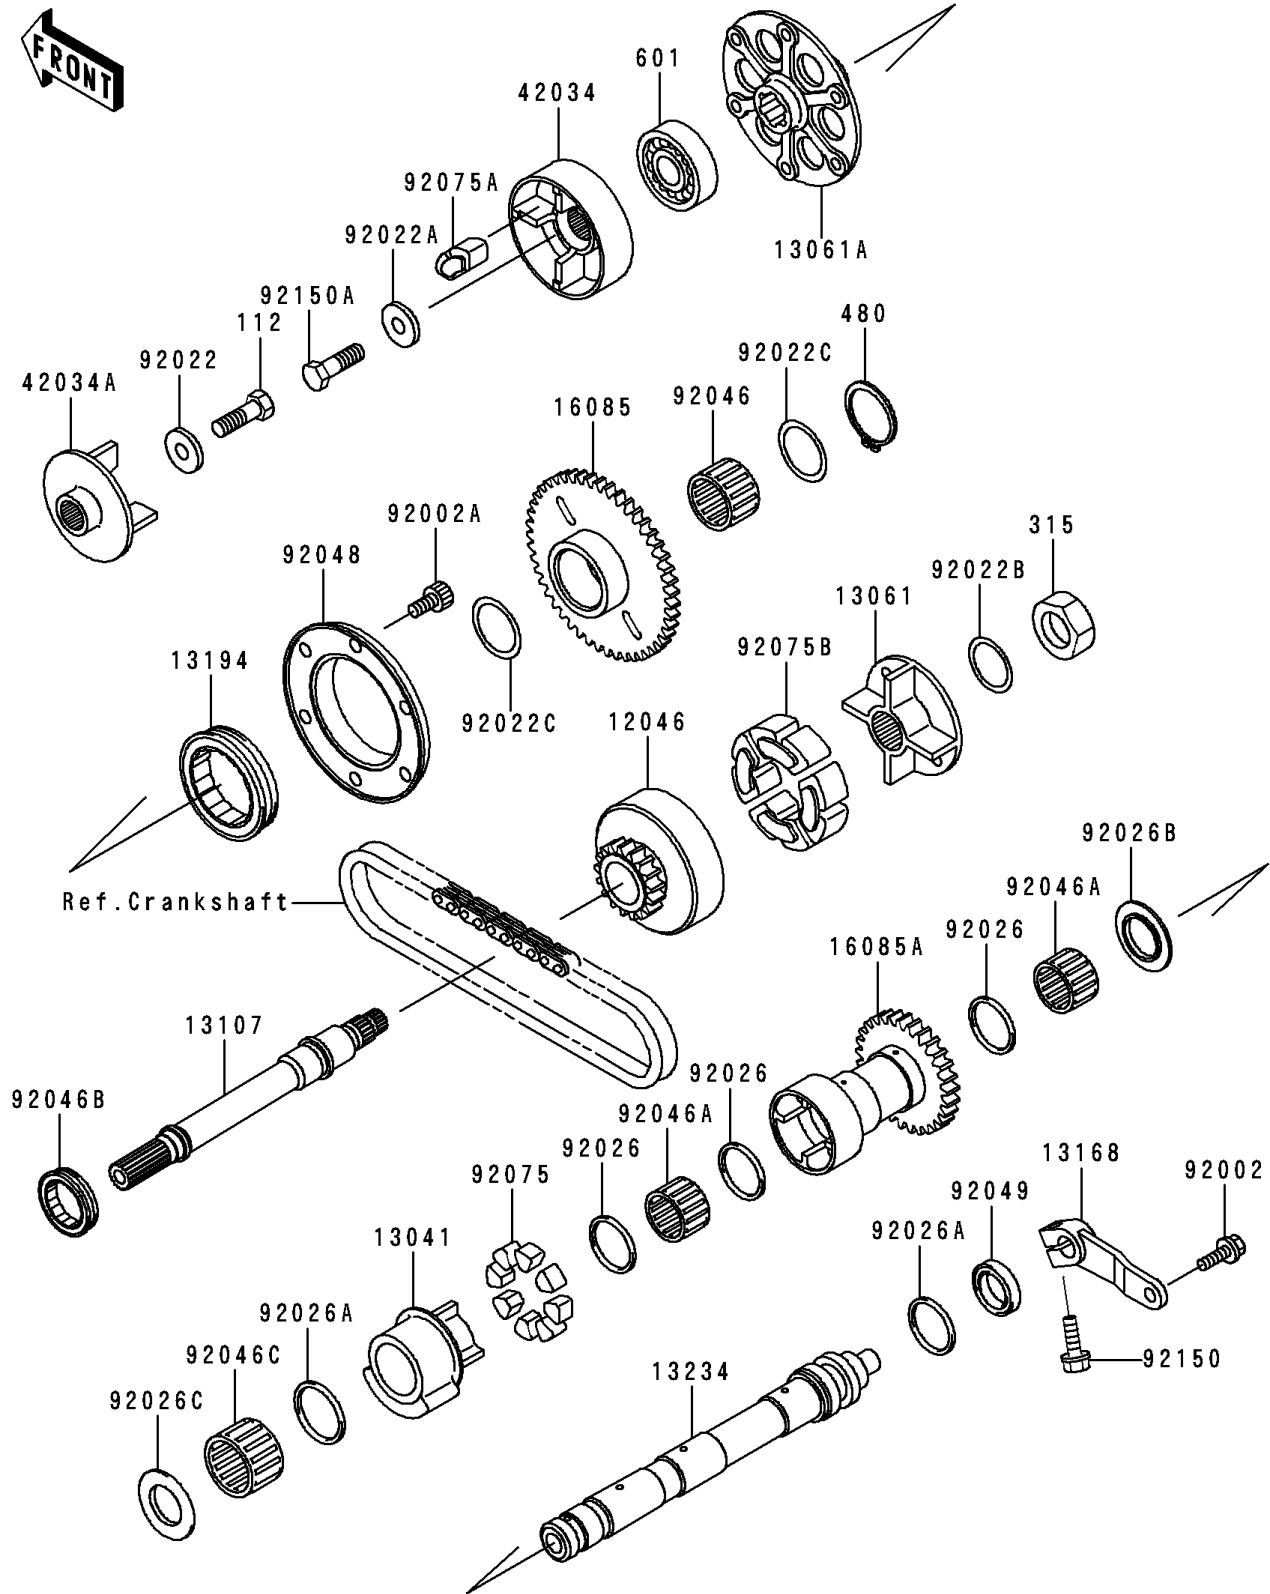

# 2000 ZRX1100 PARTS DIAGRAM

Balancer

E1323

## 2000 ZRX1100 PARTS LIST

### Balancer

ITEM NAME	PART NUMBER	QUANTITY
BOLT-UPSET (Ref # 112)	112G0616	1
NUT-HEX-FINE (Ref # 315)	315G1600	1
CIRCLIP-TYPE-C,25MM (Ref # 480)	480J2500	1
BEARING-BALL,#6203 (Ref # 601)	601A6203	1
SPROCKET,GENERATOR (Ref # 12046)	12046-1083	1
BALANCER (Ref # 13041)	13041-1092	1
BOSS,SPROCKET (Ref # 13061)	13061-1183	1
BOSS (Ref # 13061A)	13061-1264	1
SHAFT (Ref # 13107)	13107-1108	1
LEVER,BALANCER (Ref # 13168)	13168-1529	1
CLUTCH-ONEWAY (Ref # 13194)	13194-1086	1
SHAFT-COMP,BALANCER (Ref # 13234)	13234-1072	1
GEAR,ONEWAY CLUTCH (Ref # 16085)	16085-1173	1
GEAR,BALANCER (Ref # 16085A)	16085-1293	1
COUPLING (Ref # 42034)	42034-1055	1
COUPLING (Ref # 42034A)	42034-1056	1
BOLT,FLANGED,6X16 (Ref # 92002)	92002-1439	1
BOLT,SOCKET,6X12 (Ref # 92002A)	92002-1796	6
WASHER,6X19.5X2 (Ref # 92022)	92022-1517	1
WASHER,8X22X3 (Ref # 92022A)	92022-1518	1
WASHER,16X26X2 (Ref # 92022B)	92022-1519	1
WASHER,25.3X32X0.5 (Ref # 92022C)	92022-225	2
SPACER,21.3X24.3X1.5 (Ref # 92026)	92026-1213	3
SPACER,21.3X26X1 (Ref # 92026A)	92026-1223	2
SPACER (Ref # 92026B)	92026-1265	1
SPACER (Ref # 92026C)	92026-1271	1
BEARING-NEEDLE,K253020S (Ref # 92046)	92046-1022	1
BEARING-NEEDLE,K21X25X17V2 (Ref # 92046A)	92046-1105	2
BEARING-NEEDLE,RNA4903 (Ref # 92046B)	92046-1109	1

### Balancer

ITEM NAME	PART NUMBER	QUANTITY
BEARING-NEEDLE (Ref # 92046C)	92046-1155	1
RACE,ONEWAY CLUTCH (Ref # 92048)	92048-1068	1
SEAL-OIL,S192705 (Ref # 92049)	92049-1174	1
DAMPER,BALANCER (Ref # 92075)	92075-1709	8
DAMPER,COUPLING (Ref # 92075A)	92075-1790	4
DAMPER,COUPLING (Ref # 92075B)	92075-1810	4
BOLT,6X20 (Ref # 92150)	92150-1010	1
BOLT (Ref # 92150A)	92150-1488	1