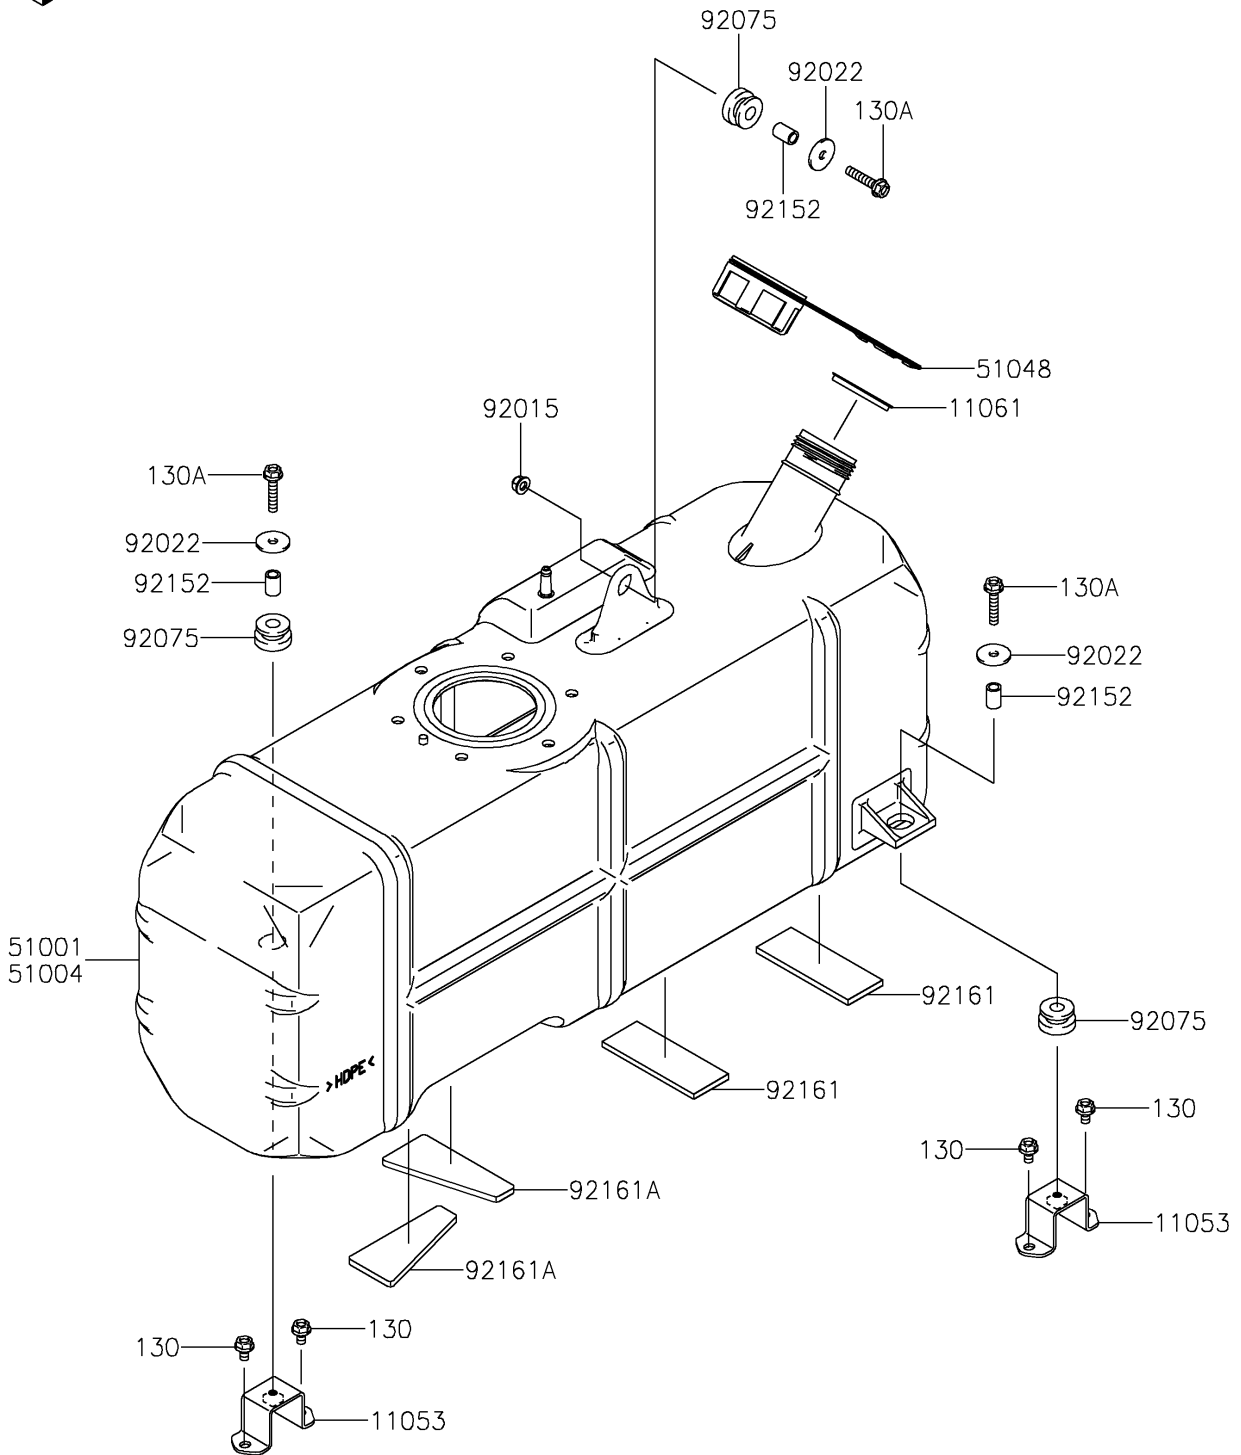

2020 MULE™ 4010 TRANS4x4® CAMO PARTS DIAGRAM

Fuel Tank

F2410

2020 MULE™ 4010 TRANS4x4® CAMO PARTS LIST

Fuel Tank

ITEM NAME	PART NUMBER	QUANTITY
BRACKET (Ref # 11053)	11053-7512	2
GASKET,FUEL TANK CAP (Ref # 11061)	11061-0395	1
TANK-COMP-FUEL (Ref # 51001)	51001-0763	1
TANK-FUEL (Ref # 51004)	51004-0029	1
CAP-ASSY-TANK,FUEL (Ref # 51048)	51048-0026	1
NUT,LOCK,FLANGED,6MM (Ref # 92015)	92015-1675	1
WASHER,6.5X24X2 (Ref # 92022)	92022-1690	3
DAMPER (Ref # 92075)	92075-1787	3
COLLAR,7.02X10.32X15.3 (Ref # 92152)	92152-7511	3
DAMPER,92X35X4.76 (Ref # 92161)	92161-0813	2
DAMPER,92X19X4.76 (Ref # 92161A)	92161-0814	2
BOLT-FLANGED,6X10 (Ref # 130)	130BA0610	4
BOLT-FLANGED,6X30 (Ref # 130A)	130BA0630	3