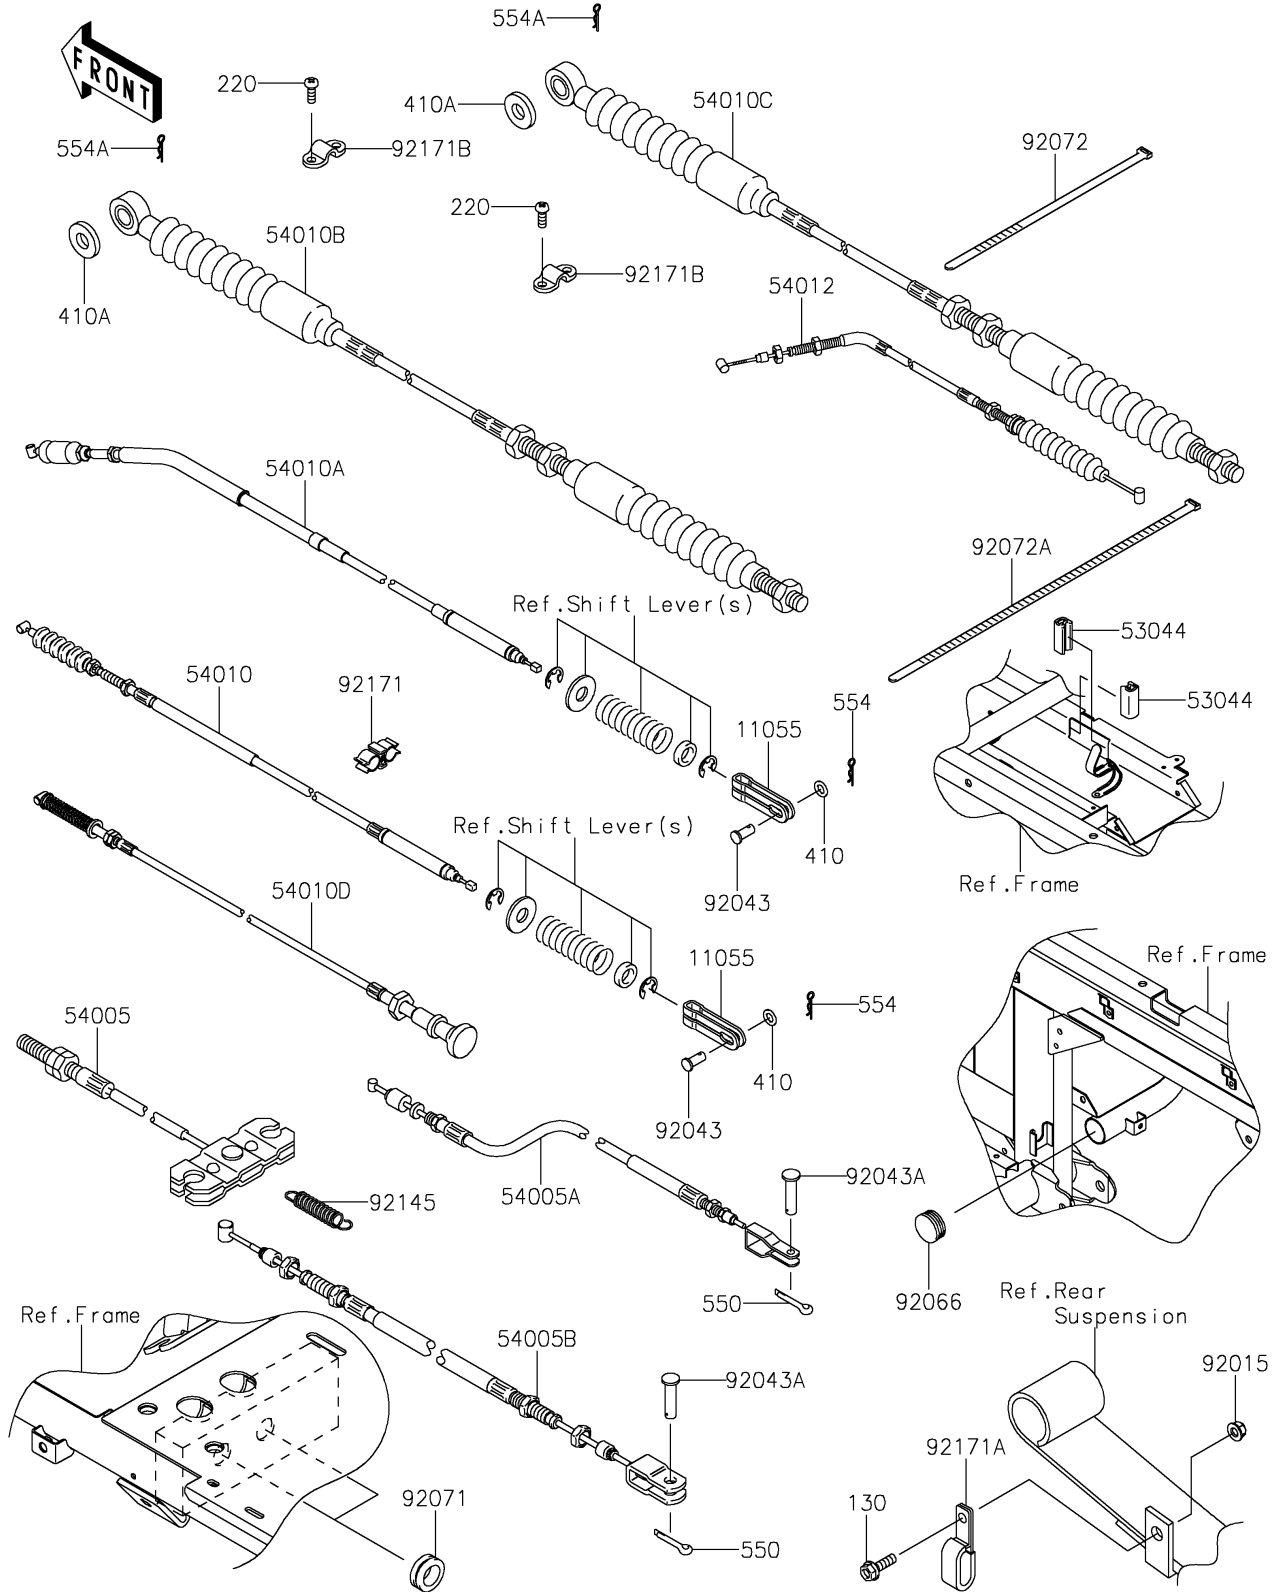

2020 MULE™ 4010 TRANS4x4® CAMO PARTS DIAGRAM

Cables

F2540

2020 MULE™ 4010 TRANS4x4® CAMO PARTS LIST

Cables

ITEM NAME	PART NUMBER	QUANTITY
BRACKET,DIFF LOCK (Ref # 11055)	11055-7505	2
TRIM,L=22 (Ref # 53044)	53044-7503	2
CABLE-BRAKE,PARKING,FR (Ref # 54005)	54005-1198	1
CABLE-BRAKE,PARKING,RR,RH (Ref # 54005A)	54005-7502	1
CABLE-BRAKE,PARKING,RR,LH (Ref # 54005B)	54005-7503	1
CABLE,2-4WD (Ref # 54010)	54010-0045	1
CABLE,DIFF LOCK (Ref # 54010A)	54010-0111	1
CABLE,SHIFT CONTROL (Ref # 54010B)	54010-0132	1
CABLE,HI/LOW (Ref # 54010C)	54010-0133	1
CABLE,HOOD (Ref # 54010D)	54010-0600	1
CABLE-THROTTLE (Ref # 54012)	54012-7505	1
NUT,LOCK,FLANGED,6MM (Ref # 92015)	92015-1675	1
PIN,6X11 (Ref # 92043)	92043-092	2
PIN (Ref # 92043A)	92043-1039	2
PLUG (Ref # 92066)	92066-7503	1
GROMMET (Ref # 92071)	92071-1027	2
BAND,L=188 (Ref # 92072)	92072-1239	3
BAND,L=368.3 (Ref # 92072A)	92072-3872	1
SPRING (Ref # 92145)	92145-7506	1
CLAMP (Ref # 92171)	92171-0129	1
CLAMP,CABLE (Ref # 92171A)	92171-0176	1
CLAMP (Ref # 92171B)	92171-1203	2
BOLT-FLANGED,6X20 (Ref # 130)	130AA0620	1
SCREW-PAN-CROS,5X14 (Ref # 220)	220AA0514	4
WASHER-PLAIN-SMALL (Ref # 410)	410AA0600	2
WASHER-PLAIN-SMALL,8MM (Ref # 410A)	410AA0800	2
PIN-COTTER,2.0X22 (Ref # 550)	550AA2022	2
PIN-SNAP,1.2X21.2 (Ref # 554)	554DA0600	2
PIN-SNAP (Ref # 554A)	554DA0800	2