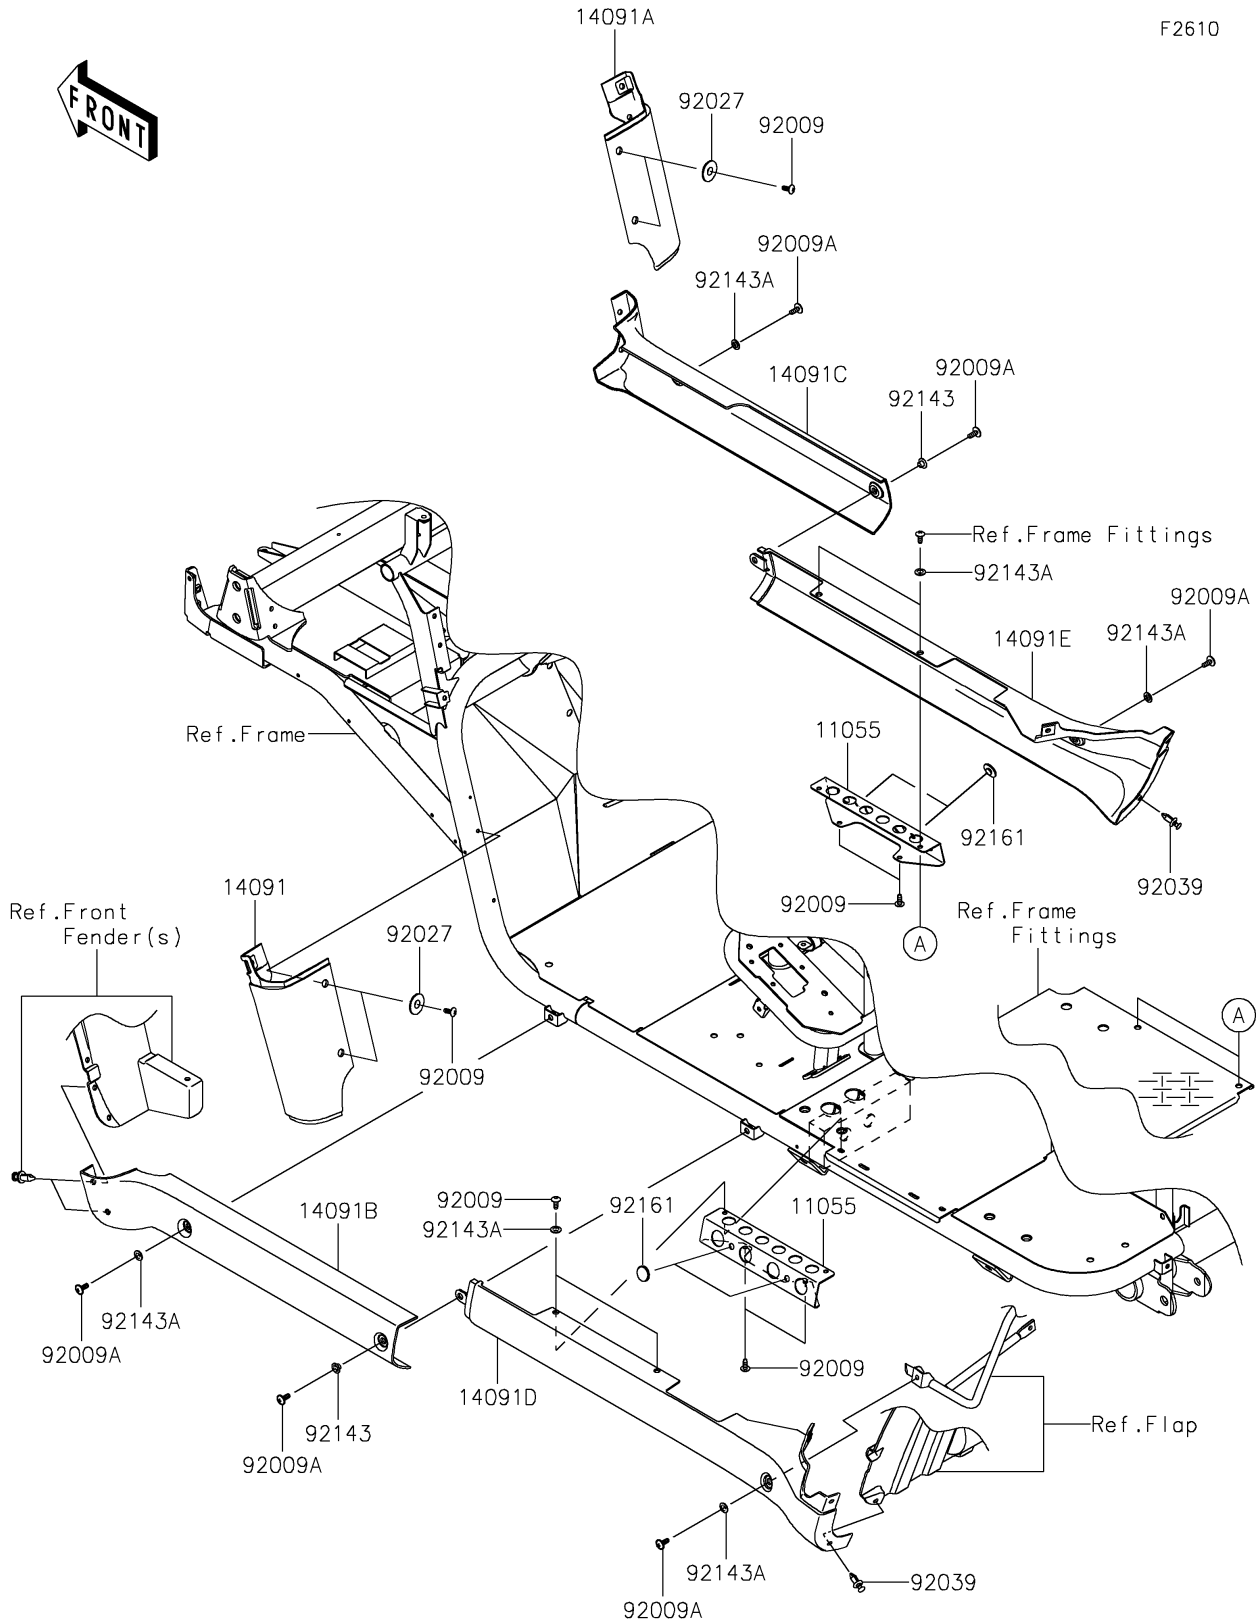

2020 MULE™ 4010 TRANS4x4® CAMO PARTS DIAGRAM

Side Covers/Chain Cover

F2610

2020 MULE™ 4010 TRANS4x4® CAMO PARTS LIST

Side Covers/Chain Cover

ITEM NAME	PART NUMBER	QUANTITY
BRACKET (Ref # 11055)	11055-0599	2
COVER,FR FENDER,LWR,LH,F.BLACK (Ref # 14091)	14091-0821-6Z	1
COVER,FR FENDER,LWR,RH,F.BLACK (Ref # 14091A)	14091-0822-6Z	1
COVER,SIDE STEP,FR,LH,F.BLACK (Ref # 14091B)	14091-0823-6Z	1
COVER,SIDE STEP,FR,RH,F.BLACK (Ref # 14091C)	14091-0824-6Z	1
COVER,SIDE STEP,RR,LH,F.BLACK (Ref # 14091D)	14091-0825-6Z	1
COVER,SIDE STEP,RR,RH,F.BLACK (Ref # 14091E)	14091-0826-6Z	1
SCREW,TAPPING,6X16 (Ref # 92009)	92009-1166	10
SCREW,6X16 (Ref # 92009A)	92009-1621	6
COLLAR,L=4.7 (Ref # 92027)	92027-1964	4
RIVET (Ref # 92039)	92039-0776	2
COLLAR (Ref # 92143)	92143-1057	2
COLLAR (Ref # 92143A)	92143-1087	8
DAMPER,RUBBER (Ref # 92161)	92161-1200	4