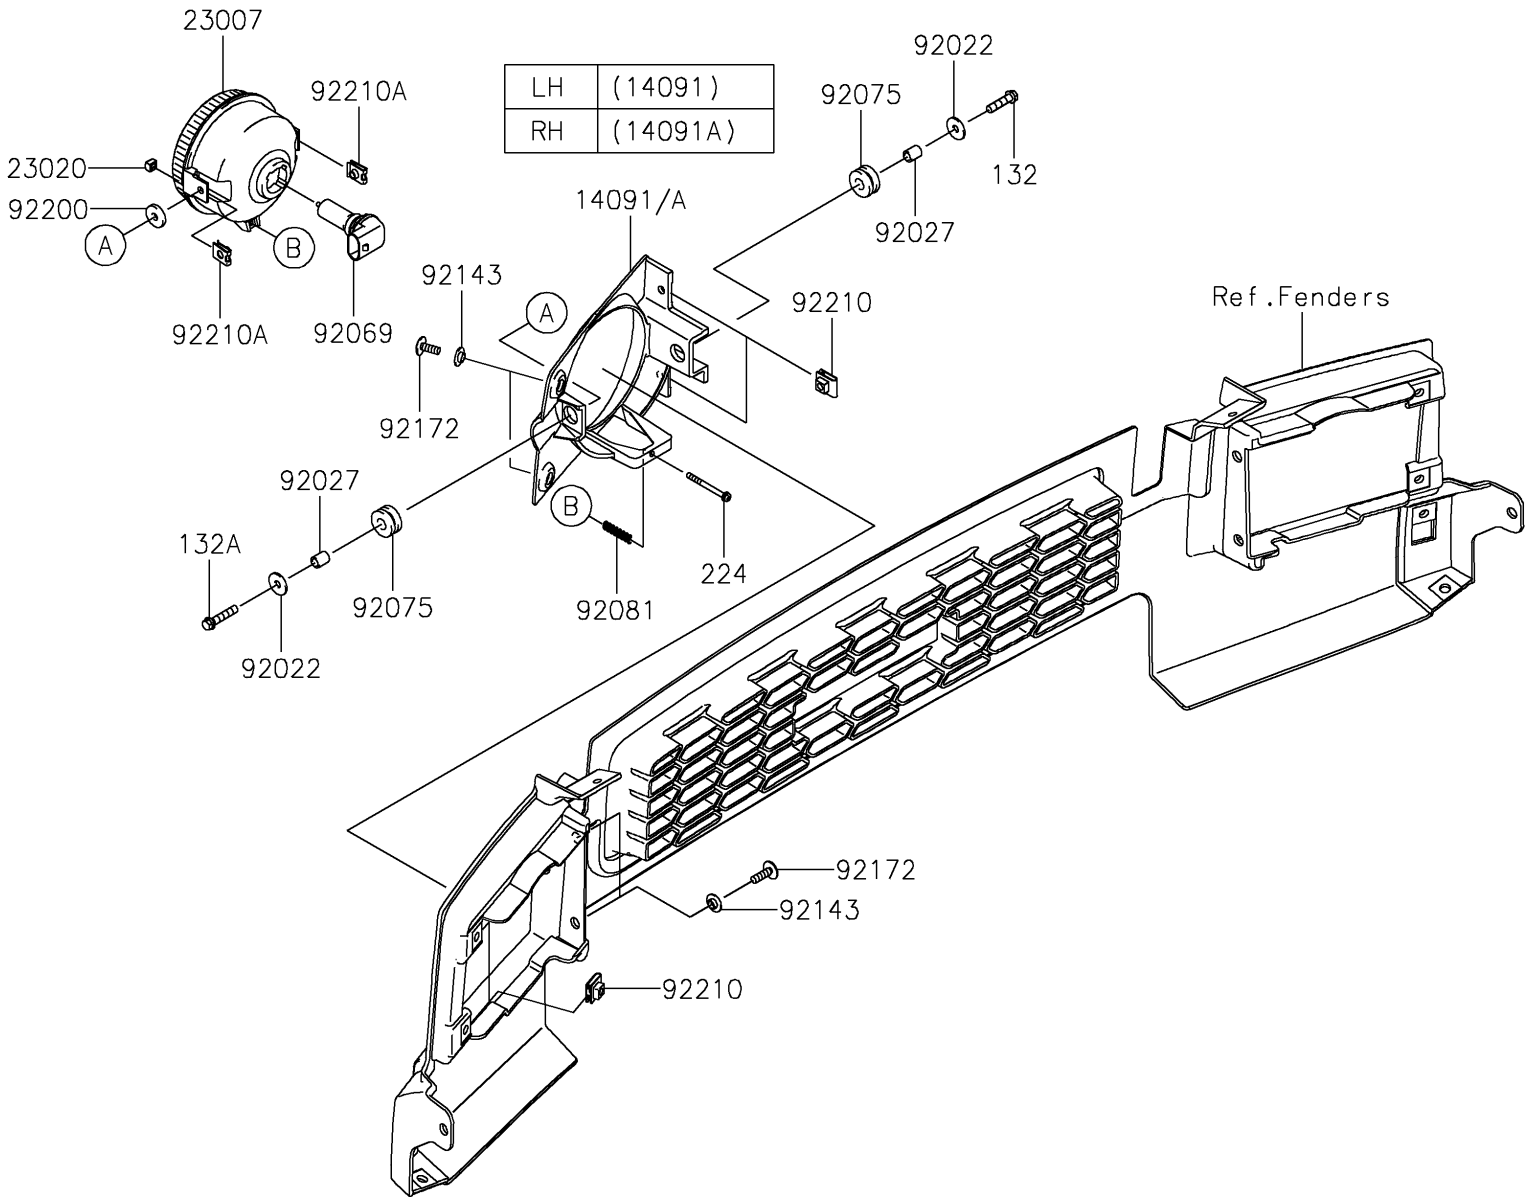

# 2020 MULE™ 4010 TRANS4x4® CAMO PARTS DIAGRAM

Headlight(s)

F2710

## 2020 MULE™ 4010 TRANS4x4® CAMO PARTS LIST

### Headlight(s)

ITEM NAME	PART NUMBER	QUANTITY
COVER,HEAD LAMP,LH (Ref # 14091)	14091-0827	1
COVER,HEAD LAMP,RH (Ref # 14091A)	14091-0828	1
LENS-COMP,HEAD LAMP (Ref # 23007)	23007-0096	2
NUT,4MM,FOCUS ADJUST (Ref # 23020)	23020-018	2
WASHER,6.5X20X1.6 (Ref # 92022)	92022-125	4
COLLAR,6.8X10X12 (Ref # 92027)	92027-162	4
BULB,12V 35/35W (Ref # 92069)	92069-0019	2
DAMPER,10X24X12 (Ref # 92075)	92075-1690	4
SPRING,FOCUS ADJUST (Ref # 92081)	92081-1896	2
COLLAR (Ref # 92143)	92143-1087	8
SCREW,TAPPING,6X20 (Ref # 92172)	92172-0488	8
WASHER,6.5X20X3.2 (Ref # 92200)	92200-0359	2
NUT,LEAF SPRING,6MM (Ref # 92210)	92210-0624	8
NUT (Ref # 92210A)	92210-1125	4
BOLT-FLANGED-SMALL,6X25 (Ref # 132)	132BA0625	2
BOLT-FLANGED-SMALL,6X30 (Ref # 132A)	132BA0630	2
SCREW-PAN-WP-CROS,4X45 (Ref # 224)	224AA0445	2