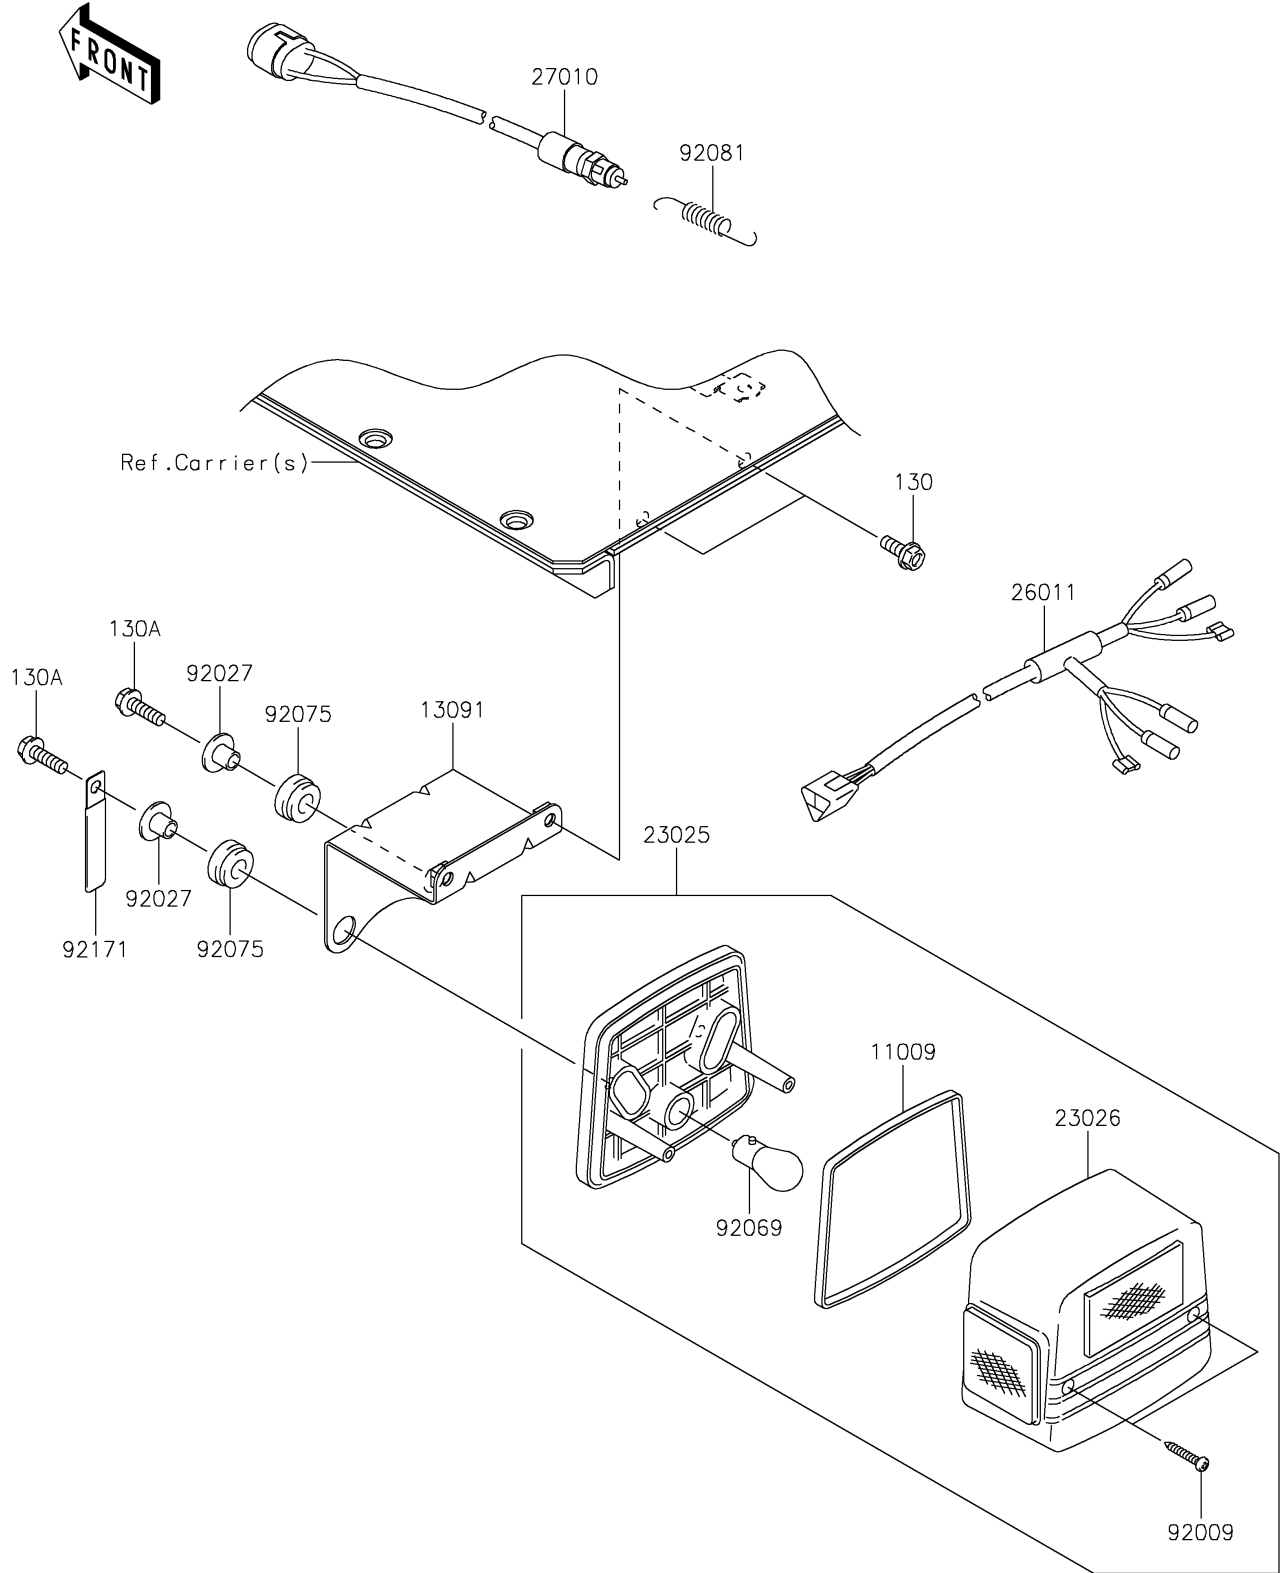

2019 MULE™ 4010 TRANS4x4® CAMO PARTS DIAGRAM

Taillight(s)

F2720

2019 MULE™ 4010 TRANS4x4® CAMO PARTS LIST

Taillight(s)

ITEM NAME	PART NUMBER	QUANTITY
GASKET,TAIL LAMP (Ref # 11009)	11009-1215	2
HOLDER,TAIL LAMP (Ref # 13091)	13091-1743	2
LAMP-TAIL (Ref # 23025)	23025-1042	2
LENS,TAIL LAMP (Ref # 23026)	23026-1019	2
WIRE-LEAD (Ref # 26011)	26011-1756	1
SWITCH,BRAKE LAMP (Ref # 27010)	27010-1301	1
SCREW,TAPPING,4X25 (Ref # 92009)	92009-1069	4
COLLAR,L=11.1 (Ref # 92027)	92027-194	4
BULB,12V 21/5W (Ref # 92069)	92069-1011	2
DAMPER (Ref # 92075)	92075-277	4
SPRING,HOOK RETURN (Ref # 92081)	92081-1466	1
CLAMP,L=60 (Ref # 92171)	92171-0652	2
BOLT-FLANGED,6X16 (Ref # 130)	130BA0616	4
BOLT-FLANGED,6X20 (Ref # 130A)	130BA0620	4