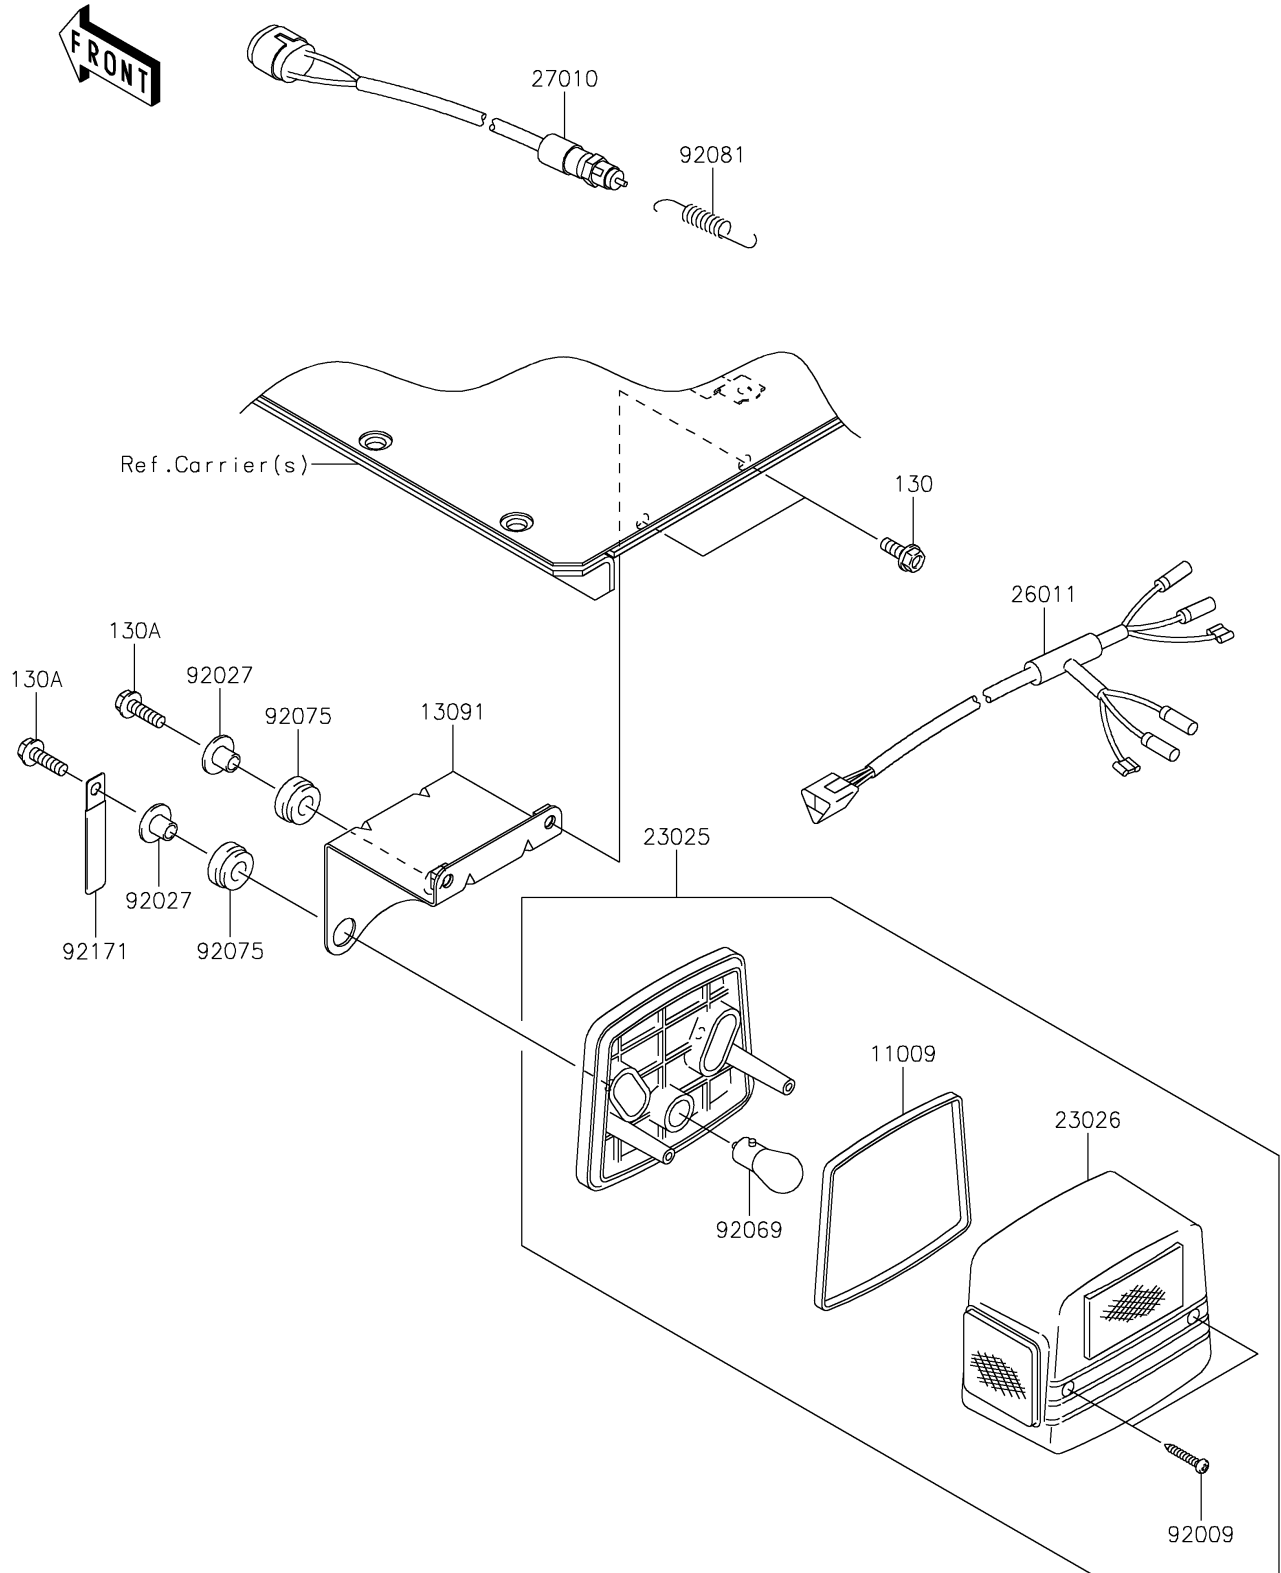

2020 MULE™ 4010 TRANS4x4® CAMO PARTS DIAGRAM

Taillight(s)

F2720

2020 MULE™ 4010 TRANS4x4® CAMO PARTS LIST

Taillight(s)

ITEM NAME	PART NUMBER	QUANTITY
GASKET,TAIL LAMP (Ref # 11009)	11009-1215	2
HOLDER,TAIL LAMP (Ref # 13091)	13091-1743	2
LAMP-TAIL (Ref # 23025)	23025-1042	2
LENS,TAIL LAMP (Ref # 23026)	23026-1019	2
WIRE-LEAD (Ref # 26011)	26011-1756	1
SWITCH,BRAKE LAMP (Ref # 27010)	27010-1301	1
SCREW,TAPPING,4X25 (Ref # 92009)	92009-1069	4
COLLAR,L=11.1 (Ref # 92027)	92027-194	4
BULB,12V 21/5W (Ref # 92069)	92069-1011	2
DAMPER (Ref # 92075)	92075-277	4
SPRING,HOOK RETURN (Ref # 92081)	92081-1466	1
CLAMP,L=60 (Ref # 92171)	92171-0652	2
BOLT-FLANGED,6X16 (Ref # 130)	130BA0616	4
BOLT-FLANGED,6X20 (Ref # 130A)	130BA0620	4