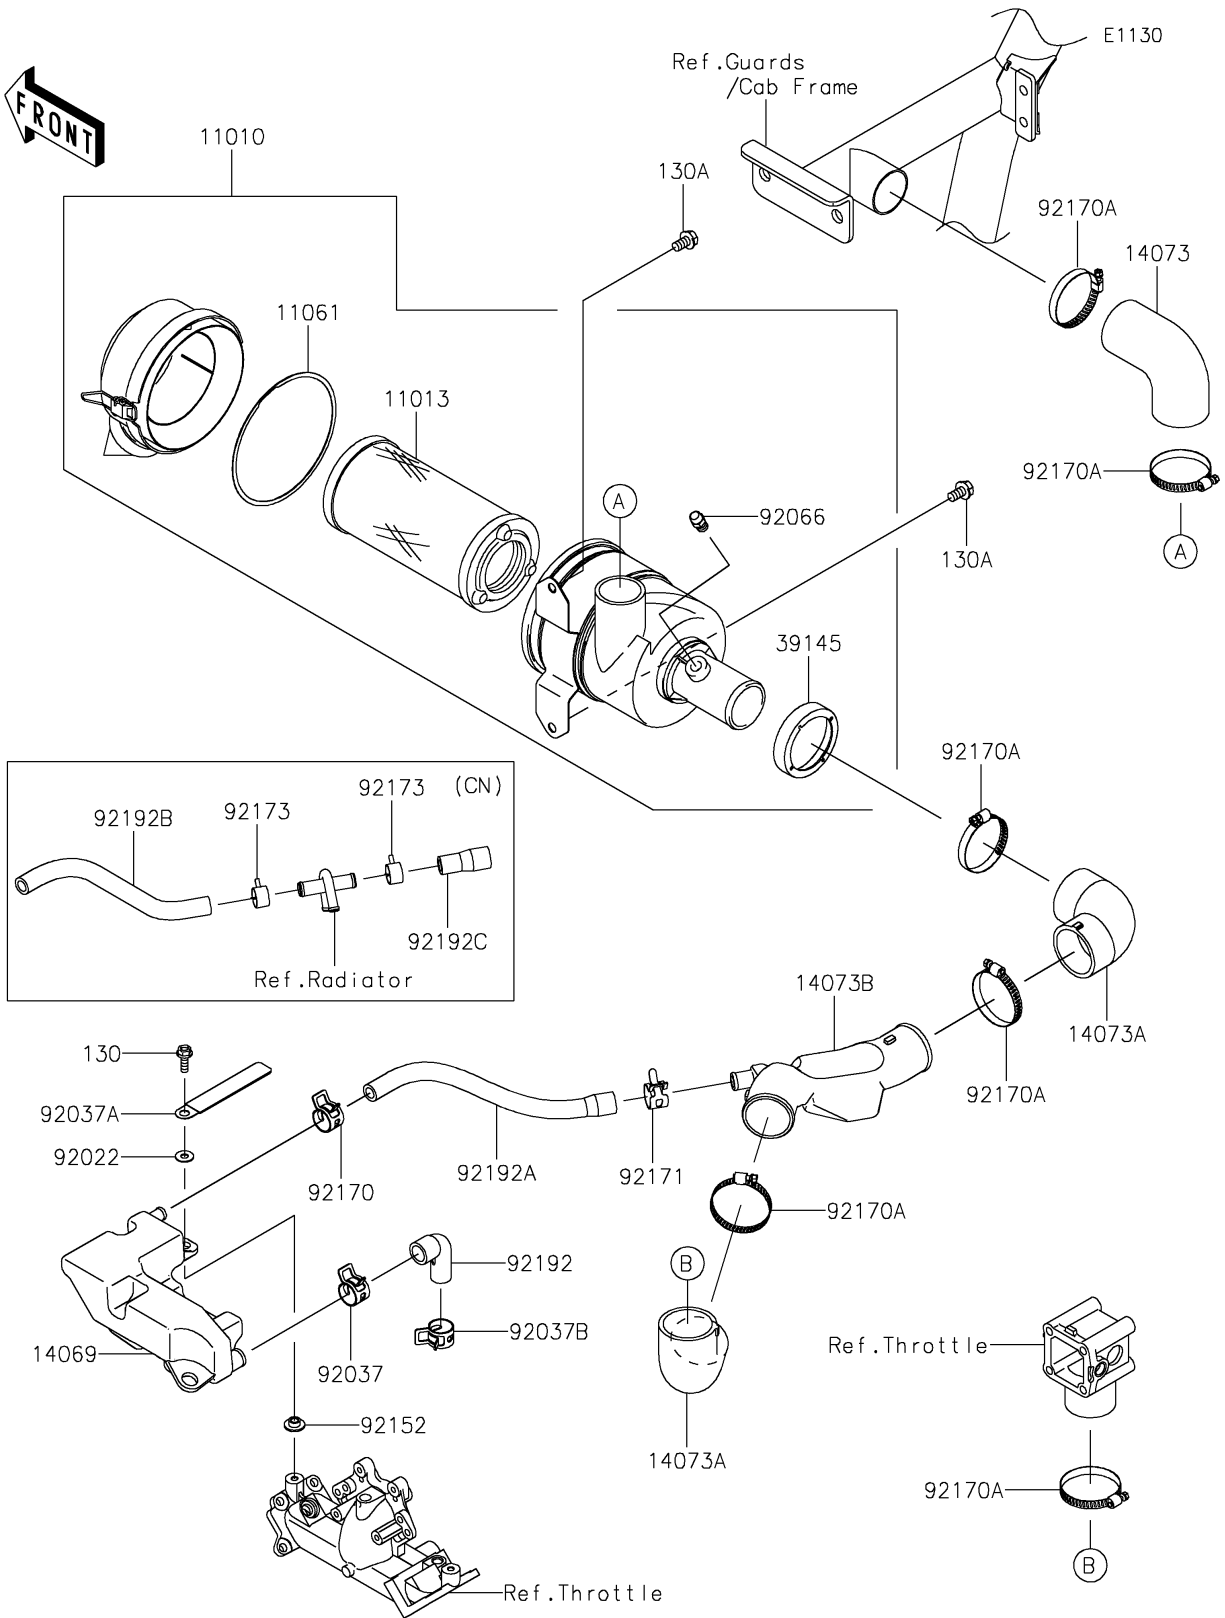

# 2020 MULE™ 4010 TRANS4x4® PARTS DIAGRAM

## 2020 MULE™ 4010 TRANS4x4® PARTS LIST

### Air Cleaner

ITEM NAME	PART NUMBER	QUANTITY
FILTER-ASSY-AIR (Ref # 11010)	11010-0885	1
ELEMENT-AIR FILTER (Ref # 11013)	11013-1290	1
GASKET,AIR FILTER (Ref # 11061)	11061-1078	1
BREATHER (Ref # 14069)	14069-0018	1
DUCT,RR BAR-A/C (Ref # 14073)	14073-0235	1
DUCT (Ref # 14073A)	14073-0773	2
DUCT (Ref # 14073B)	14073-0784	1
TRIM-SEAL (Ref # 39145)	39145-1133	1
WASHER,6.5X16X1.0 (Ref # 92022)	92022-1093	1
CLAMP,HOSE CLIP (Ref # 92037)	92037-1460	1
CLAMP,HARNESS,L=100 (Ref # 92037A)	92037-1636	1
CLAMP (Ref # 92037B)	92037-1678	1
PLUG (Ref # 92066)	92066-0914	1
COLLAR (Ref # 92152)	92152-2069	1
CLAMP (Ref # 92170)	92170-1491	1
CLAMP (Ref # 92170A)	92170-1674	6
CLAMP,18.8MM (Ref # 92171)	92171-2056	1
CLAMP (Ref # 92173)	92173-1484	2
TUBE,CRANKCASE-BREATHER (Ref # 92192)	92192-1285	1
TUBE,10X16X243 (Ref # 92192B)	92192-1856	1
TUBE,JOINT-INTAKE (Ref # 92192C)	92192-1857	1
BOLT-FLANGED,6X18 (Ref # 130)	130BA0618	1
BOLT-FLANGED,8X14 (Ref # 130A)	130BB0814	2