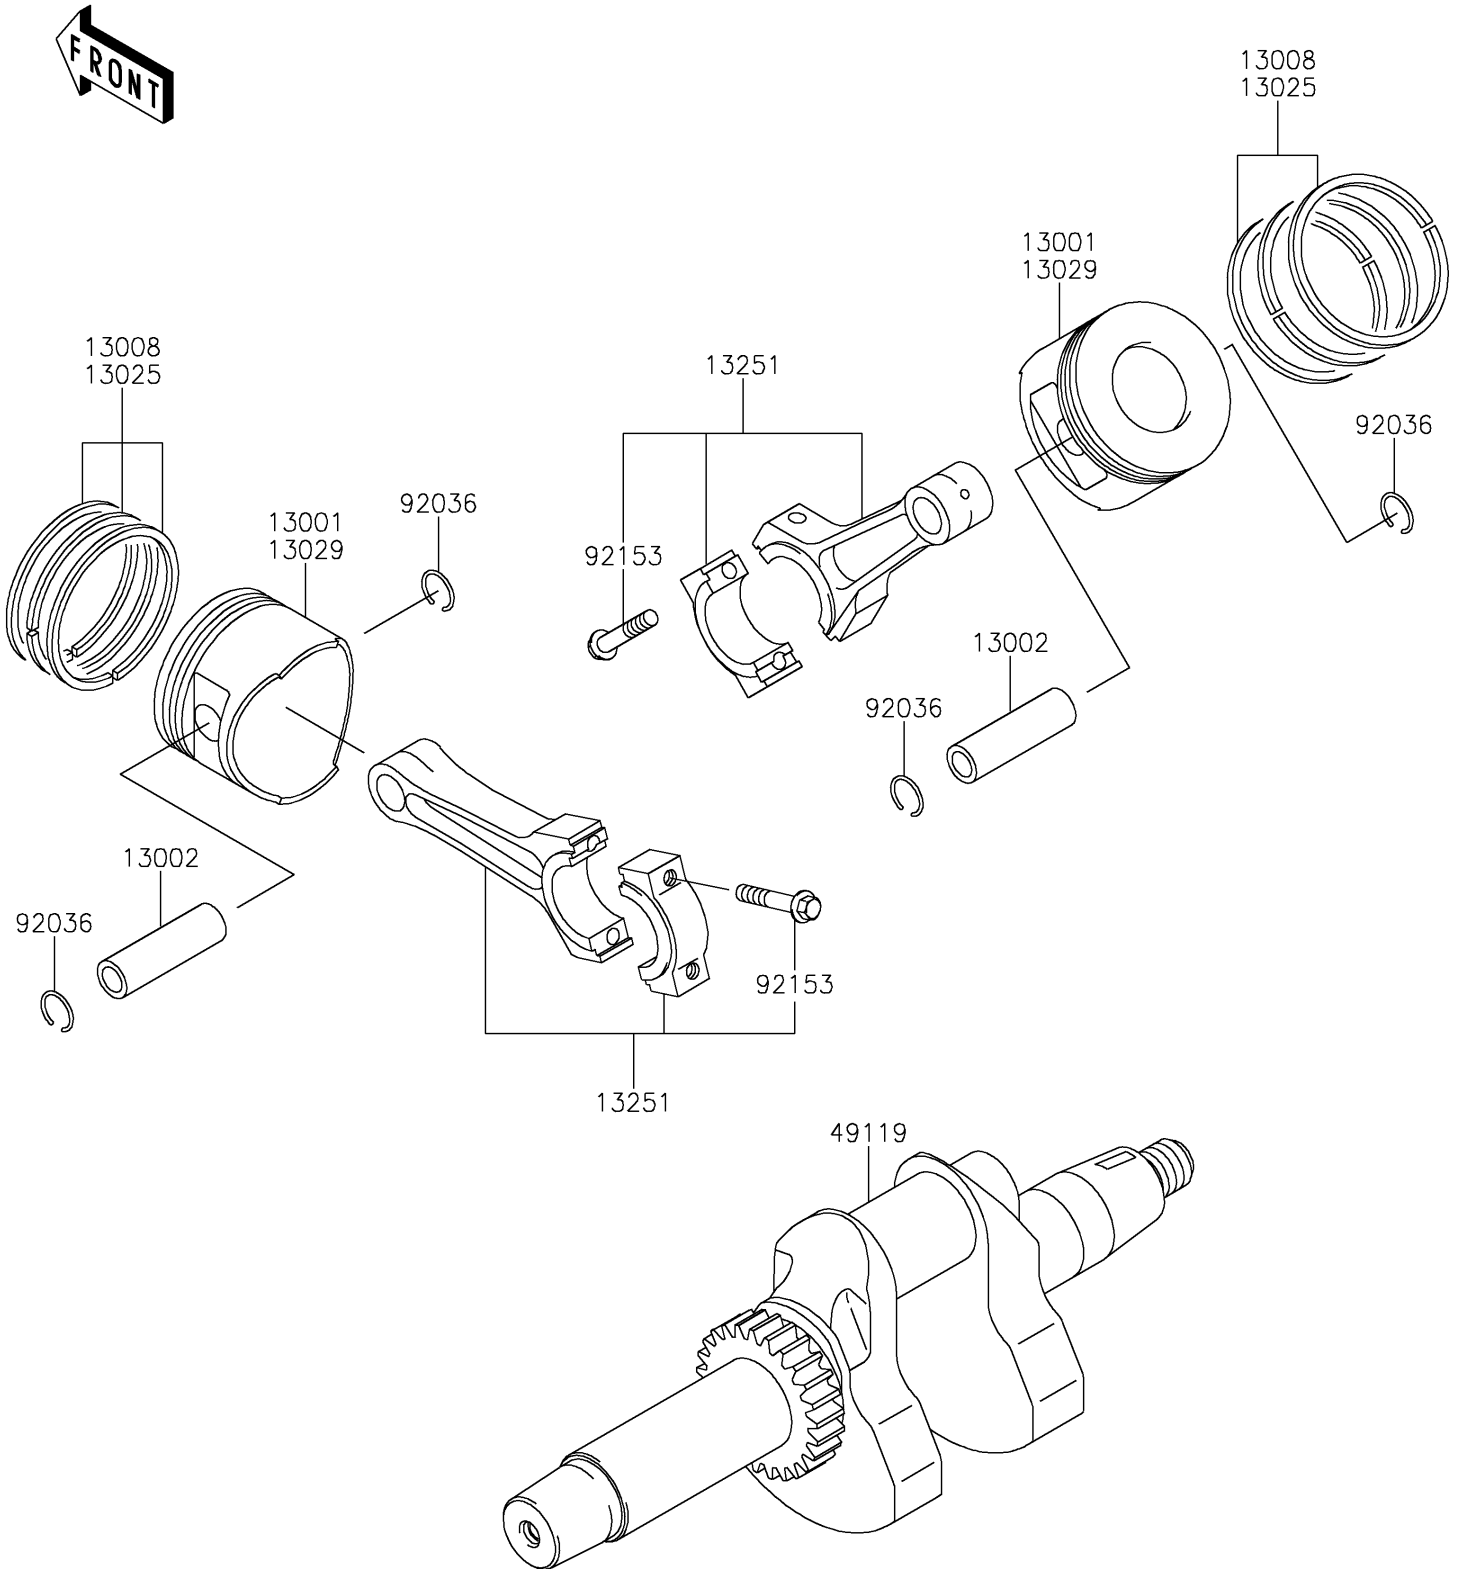

2020 MULE™ 4010 TRANS4x4® PARTS DIAGRAM

Crankshaft/Piston(s)

E1320

2020 MULE™ 4010 TRANS4x4® PARTS LIST

Crankshaft/Piston(s)

ITEM NAME	PART NUMBER	QUANTITY
PISTON-ENGINE,STD (Ref # 13001)	13001-2210	2
PIN-PISTON (Ref # 13002)	13002-1013	2
RING-SET-PISTON,STD (Ref # 13008)	13008-6025	2
RING-SET-PISTON L,0.50 (Ref # 13025)	13025-6008	AR
PISTON-ENGINE L,0.50 (Ref # 13029)	13029-0033	AR
ROD-ASSY-CONNECTING (Ref # 13251)	13251-0737	2
CRANKSHAFT-ASSY (Ref # 49119)	49119-0015	1
RING-SNAP,PISTON PIN (Ref # 92036)	92036-021	4
BOLT,7X35.2 (Ref # 92153)	92153-2054	4