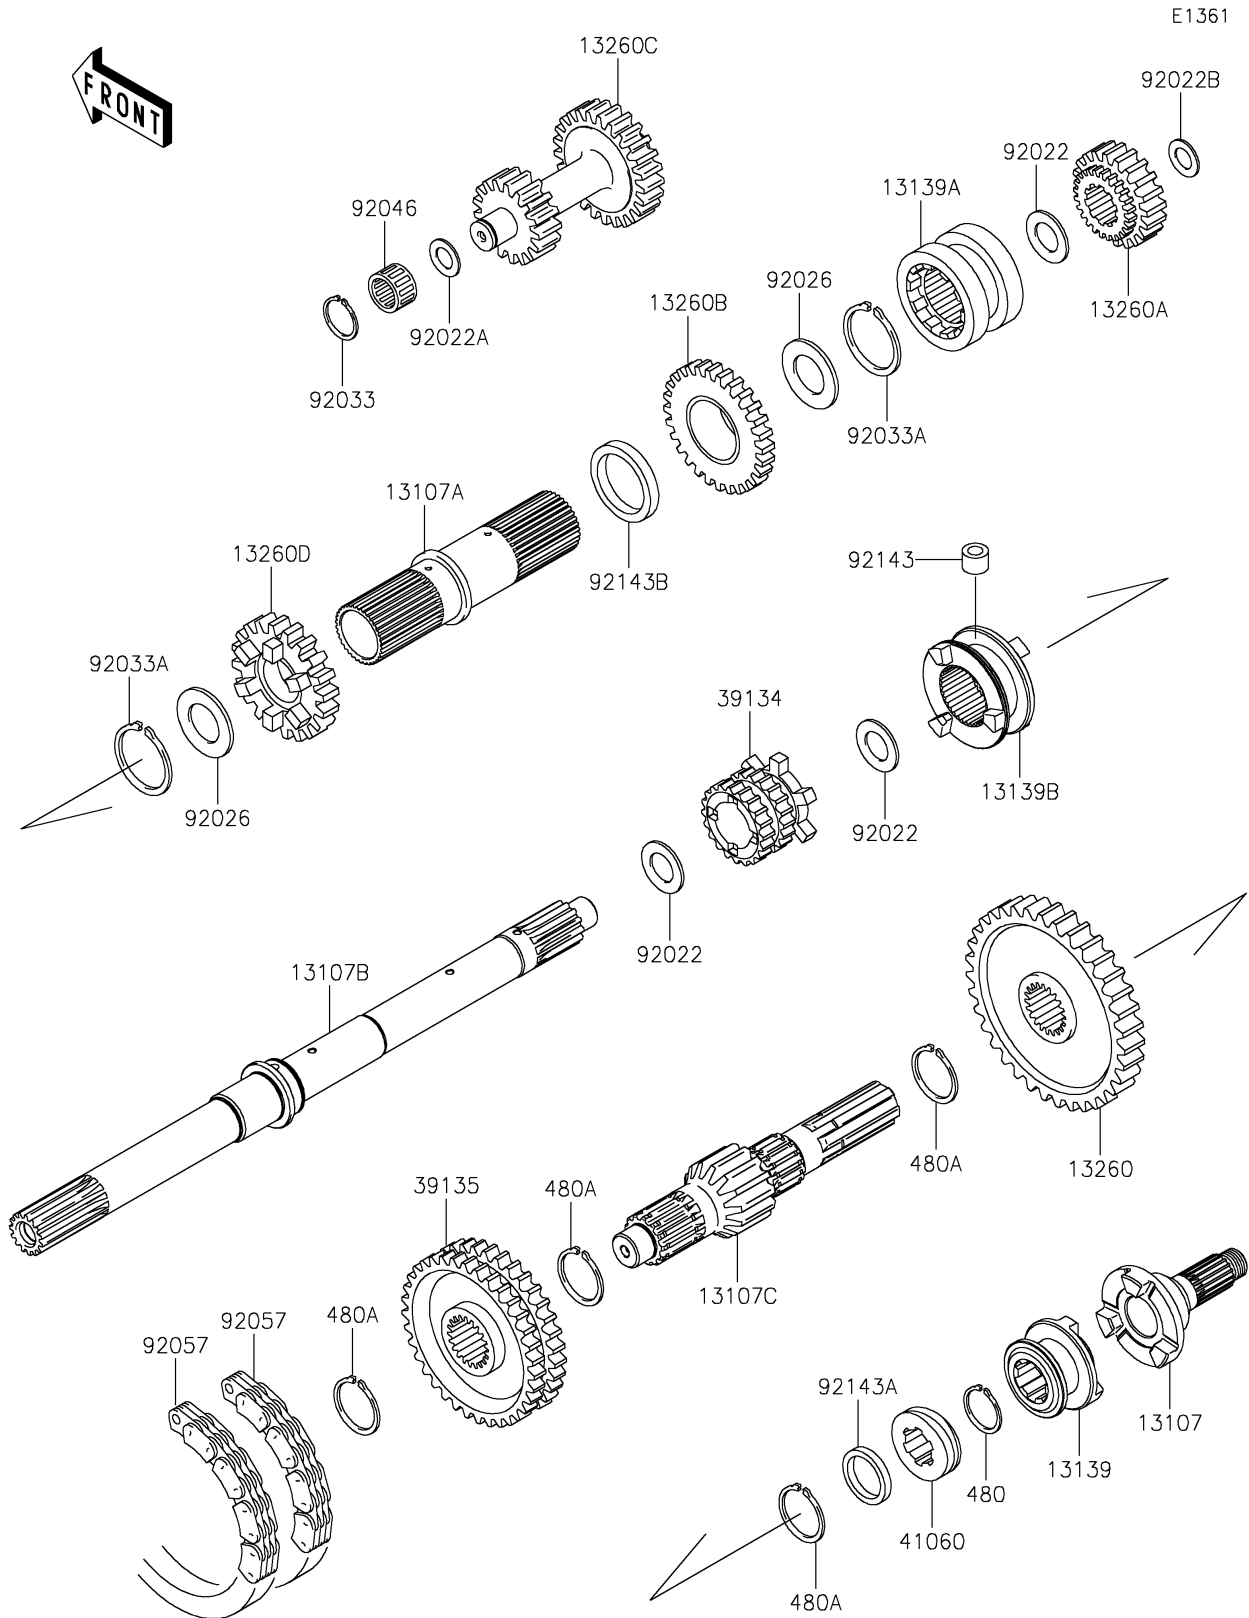

2020 MULE™ 4010 TRANS4x4® PARTS DIAGRAM

Transmission

2020 MULE™ 4010 TRANS4x4® PARTS LIST

Transmission

ITEM NAME	PART NUMBER	QUANTITY
SHAFT,2WD/4WD (Ref # 13107)	13107-0106	1
SHAFT,INPUT OUTER (Ref # 13107A)	13107-1309	1
SHAFT,INPUT (Ref # 13107B)	13107-1470	1
SHAFT,OUTPUT,14T (Ref # 13107C)	13107-1517	1
SHIFTER,2WD/4WD (Ref # 13139)	13139-0010	1
SHIFTER,SPEED,HI/LOW (Ref # 13139A)	13139-1069	1
SHIFTER,FR/RR (Ref # 13139B)	13139-1072	1
GEAR,OUTPUT REVERSE,51T (Ref # 13260)	13260-1288	1
GEAR,INPUT REDUCTION,20T (Ref # 13260A)	13260-1289	1
GEAR,INPUT REDUCTION,28T (Ref # 13260B)	13260-1290	1
GEAR,REDUCTION,17T&25T (Ref # 13260C)	13260-1291	1
GEAR,INPUT 28T (Ref # 13260D)	13260-1462	1
SPROCKET-DRIVE,20T (Ref # 39134)	39134-1055	1
SPROCKET-DRIVEN,41T (Ref # 39135)	39135-1055	1
GEAR-METER SCREW (Ref # 41060)	41060-1147	1
WASHER,25.3X33X1 (Ref # 92022)	92022-1109	3
WASHER,17.3X28X1 (Ref # 92022A)	92022-255	1
WASHER,17.3X30X1.4 (Ref # 92022B)	92022-270	1
SPACER,35.3X44X0.5 (Ref # 92026)	92026-1375	2
RING-SNAP (Ref # 92033)	92033-032	1
RING-SNAP (Ref # 92033A)	92033-1269	2
BEARING-NEEDLE,K17X23X13.8 (Ref # 92046)	92046-1184	1
CHAIN,REVERSE,81RH2520,54L (Ref # 92057)	92057-1364	2
COLLAR,8X14X10.5 (Ref # 92143)	92143-1497	1
COLLAR,25X32X4.5 (Ref # 92143A)	92143-1597	1
COLLAR (Ref # 92143B)	92143-1599	1
CIRCLIP-TYPE-C,25MM (Ref # 480)	480J2500	1
CIRCLIP-TYPE-C,30MM (Ref # 480A)	480J3000	4