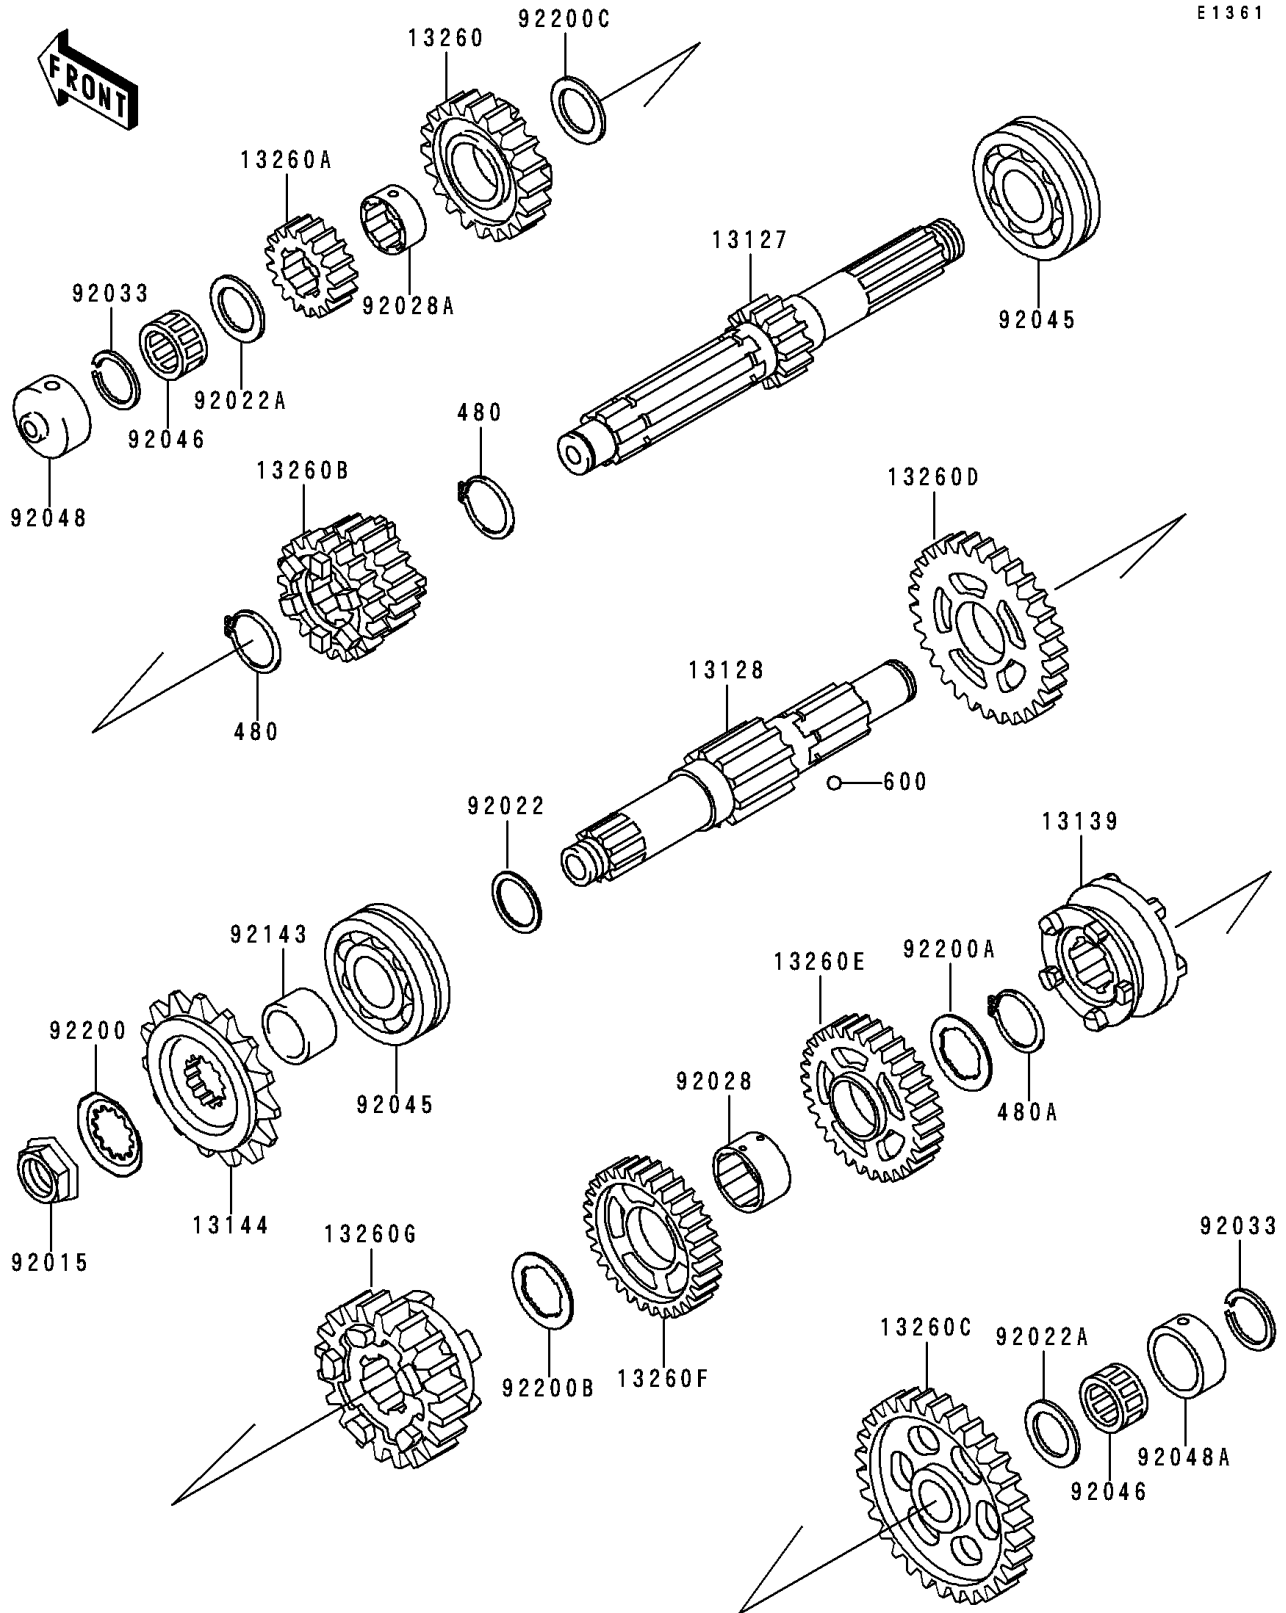

2000 ZRX1100 PARTS DIAGRAM

Transmission

E1361

2000 ZRX1100 PARTS LIST

Transmission

ITEM NAME	PART NUMBER	QUANTITY
CIRCLIP-TYPE-C,28MM (Ref # 480)	480J2800	2
CIRCLIP (Ref # 480A)	480J2900	1
BALL-STEEL,5/32" (Ref # 600)	600A0500	3
SHAFT-TRANSMISSION INPUT,15T (Ref # 13127)	13127-1257	1
SHAFT-TRANSMISSION OUTPUT (Ref # 13128)	13128-1218	1
SHIFTER (Ref # 13139)	13139-1079	1
SPROCKET-OUTPUT,17T (Ref # 13144)	13144-1283	1
GEAR,INPUT TOP,28T (Ref # 13260)	13260-1500	1
GEAR,INPUT 2ND,19T (Ref # 13260A)	13260-1663	1
GEAR,INPUT 3RD&4TH,23T&26T (Ref # 13260B)	13260-1664	1
GEAR,OUTPUT LOW,41T (Ref # 13260C)	13260-1665	1
GEAR,OUTPUT 2ND,37T (Ref # 13260D)	13260-1666	1
GEAR,OUTPUT 3RD,34T (Ref # 13260E)	13260-1667	1
GEAR,OUTPUT 4TH,31T (Ref # 13260F)	13260-1668	1
GEAR,OUTPUT TOP,29T (Ref # 13260G)	13260-1669	1
NUT,20MM (Ref # 92015)	92015-1210	1
WASHER,28.3X42X2.9 (Ref # 92022)	92022-1219	1
WASHER,22.3X35X1.6 (Ref # 92022A)	92022-212	2
BUSHING,OUTPUT,3RD&4TH (Ref # 92028)	92028-1753	1
BUSHING,INPUT,TOP GEAR (Ref # 92028A)	92028-1802	1
RING-SNAP,20X25.5X1.2 (Ref # 92033)	92033-025	2
BEARING-BALL (Ref # 92045)	92045-1186	2
BEARING-NEEDLE,FWF-223014 (Ref # 92046)	92046-031	2
RACE,INPUT SHAFT (Ref # 92048)	92048-1052	1
RACE,30X38X15 (Ref # 92048A)	92048-1053	1
COLLAR,28X40X33.5 (Ref # 92143)	92143-1731	1
WASHER,TOOTHED,23.9X45X1.0 (Ref # 92200)	92200-1234	1
WASHER,TOOTHED,28X30X2 (Ref # 92200A)	92200-1277	1
WASHER,29.9X40X1.5 (Ref # 92200B)	92200-1278	1

2000 ZRX1100 PARTS LIST

Transmission

ITEM NAME	PART NUMBER	QUANTITY
WASHER (Ref # 92200C)	92200-1340	1