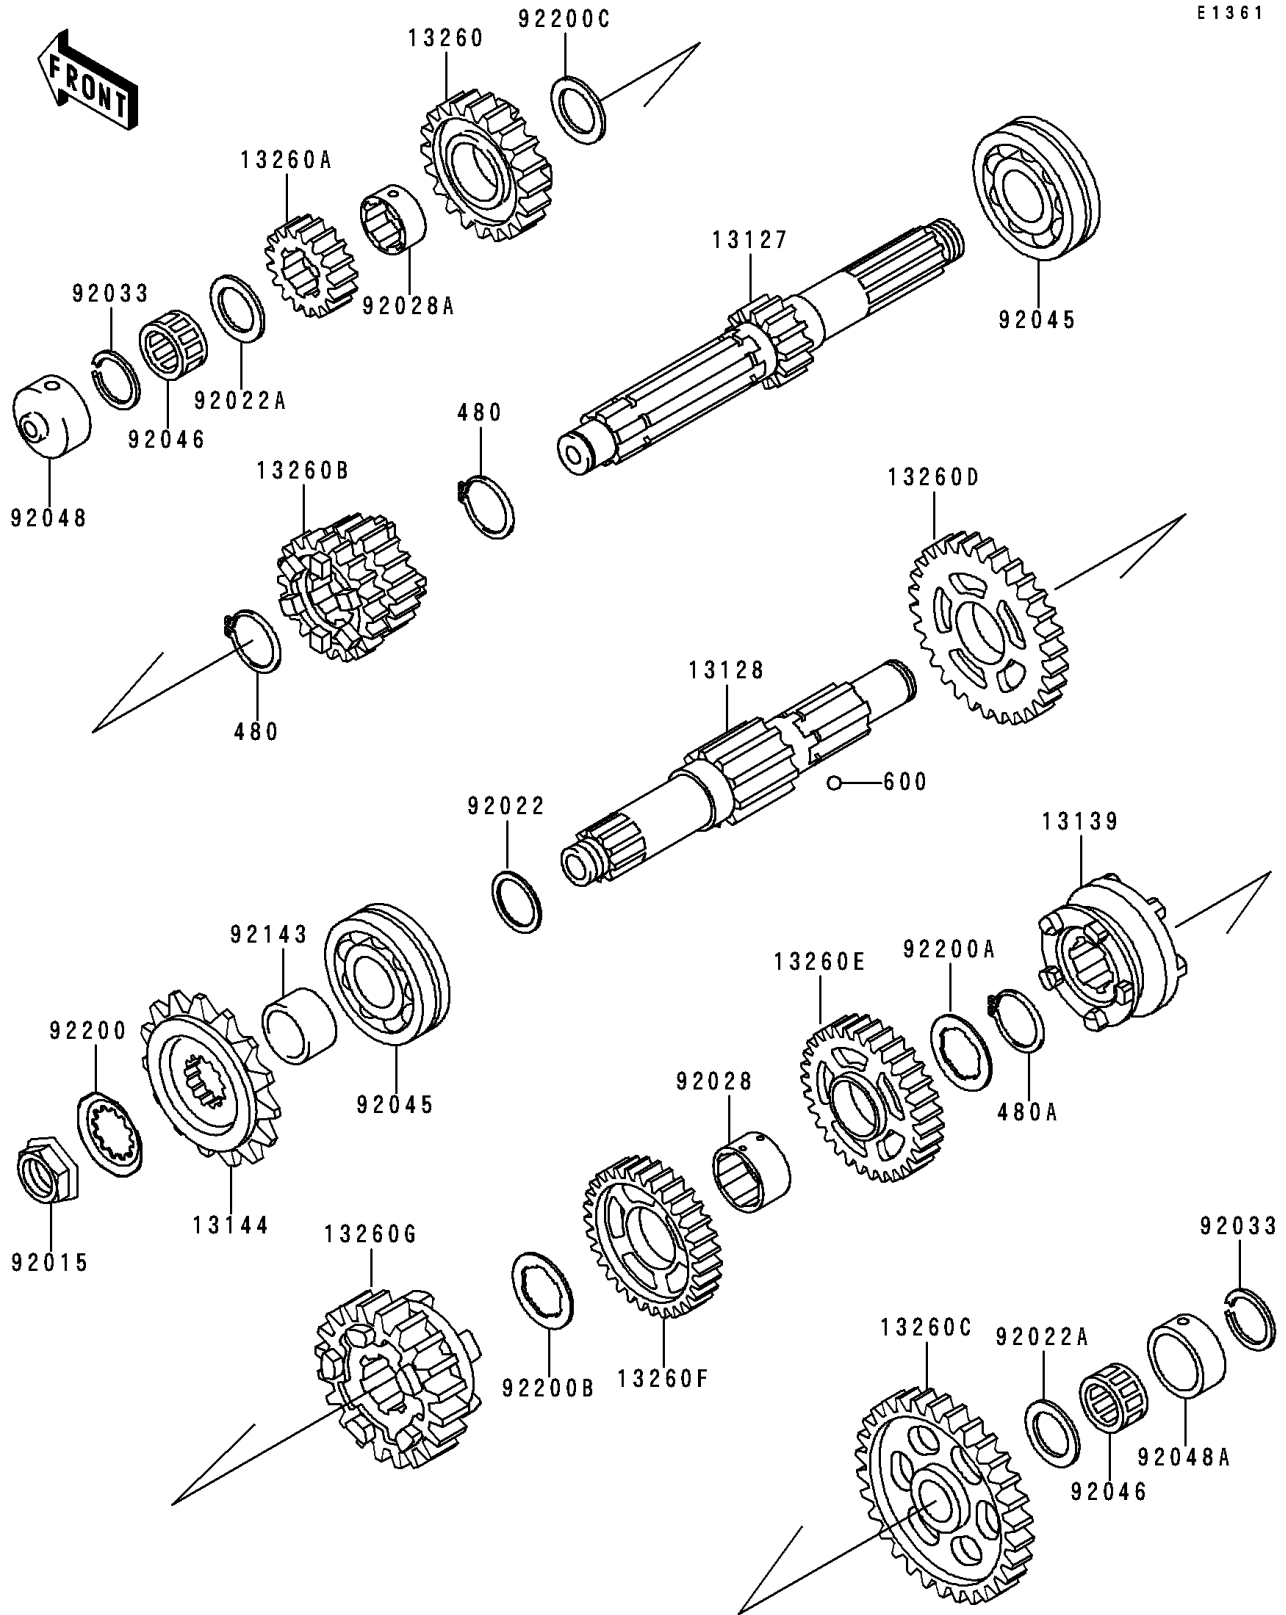

2000 ZRX1100 PARTS DIAGRAM

Transmission

E1361

2000 ZRX1100 PARTS LIST

Transmission

ITEM NAME	PART NUMBER	QUANTITY
CIRCLIP-TYPE-C,28MM (Ref # 480)	480J2800	2
CIRCLIP (Ref # 480A)	480J2900	1
BALL-STEEL,5/32" (Ref # 600)	600A0500	3
SHAFT-TRANSMISSION INPUT,15T (Ref # 13127)	13127-1257	1
SHAFT-TRANSMISSION OUTPUT (Ref # 13128)	13128-1218	1
SHIFTER (Ref # 13139)	13139-1079	1
SPROCKET-OUTPUT,17T (Ref # 13144)	13144-1283	1
GEAR,INPUT TOP,28T (Ref # 13260)	13260-1500	1
GEAR,INPUT 2ND,19T (Ref # 13260A)	13260-1663	1
GEAR,INPUT 3RD&4TH,23T&26T (Ref # 13260B)	13260-1664	1
GEAR,OUTPUT LOW,41T (Ref # 13260C)	13260-1665	1
GEAR,OUTPUT 2ND,37T (Ref # 13260D)	13260-1666	1
GEAR,OUTPUT 3RD,34T (Ref # 13260E)	13260-1667	1
GEAR,OUTPUT 4TH,31T (Ref # 13260F)	13260-1668	1
GEAR,OUTPUT TOP,29T (Ref # 13260G)	13260-1669	1
NUT,20MM (Ref # 92015)	92015-1210	1
WASHER,28.3X42X2.9 (Ref # 92022)	92022-1219	1
WASHER,22.3X35X1.6 (Ref # 92022A)	92022-212	2
BUSHING,OUTPUT,3RD&4TH (Ref # 92028)	92028-1753	1
BUSHING,INPUT,TOP GEAR (Ref # 92028A)	92028-1802	1
RING-SNAP,20X25.5X1.2 (Ref # 92033)	92033-025	2
BEARING-BALL (Ref # 92045)	92045-1186	2
BEARING-NEEDLE,FWF-223014 (Ref # 92046)	92046-031	2
RACE,INPUT SHAFT (Ref # 92048)	92048-1052	1
RACE,30X38X15 (Ref # 92048A)	92048-1053	1
COLLAR,28X40X33.5 (Ref # 92143)	92143-1731	1
WASHER,TOOTHED,23.9X45X1.0 (Ref # 92200)	92200-1234	1
WASHER,TOOTHED,28X30X2 (Ref # 92200A)	92200-1277	1
WASHER,29.9X40X1.5 (Ref # 92200B)	92200-1278	1

2000 ZRX1100 PARTS LIST

Transmission

ITEM NAME	PART NUMBER	QUANTITY
WASHER (Ref # 92200C)	92200-1340	1