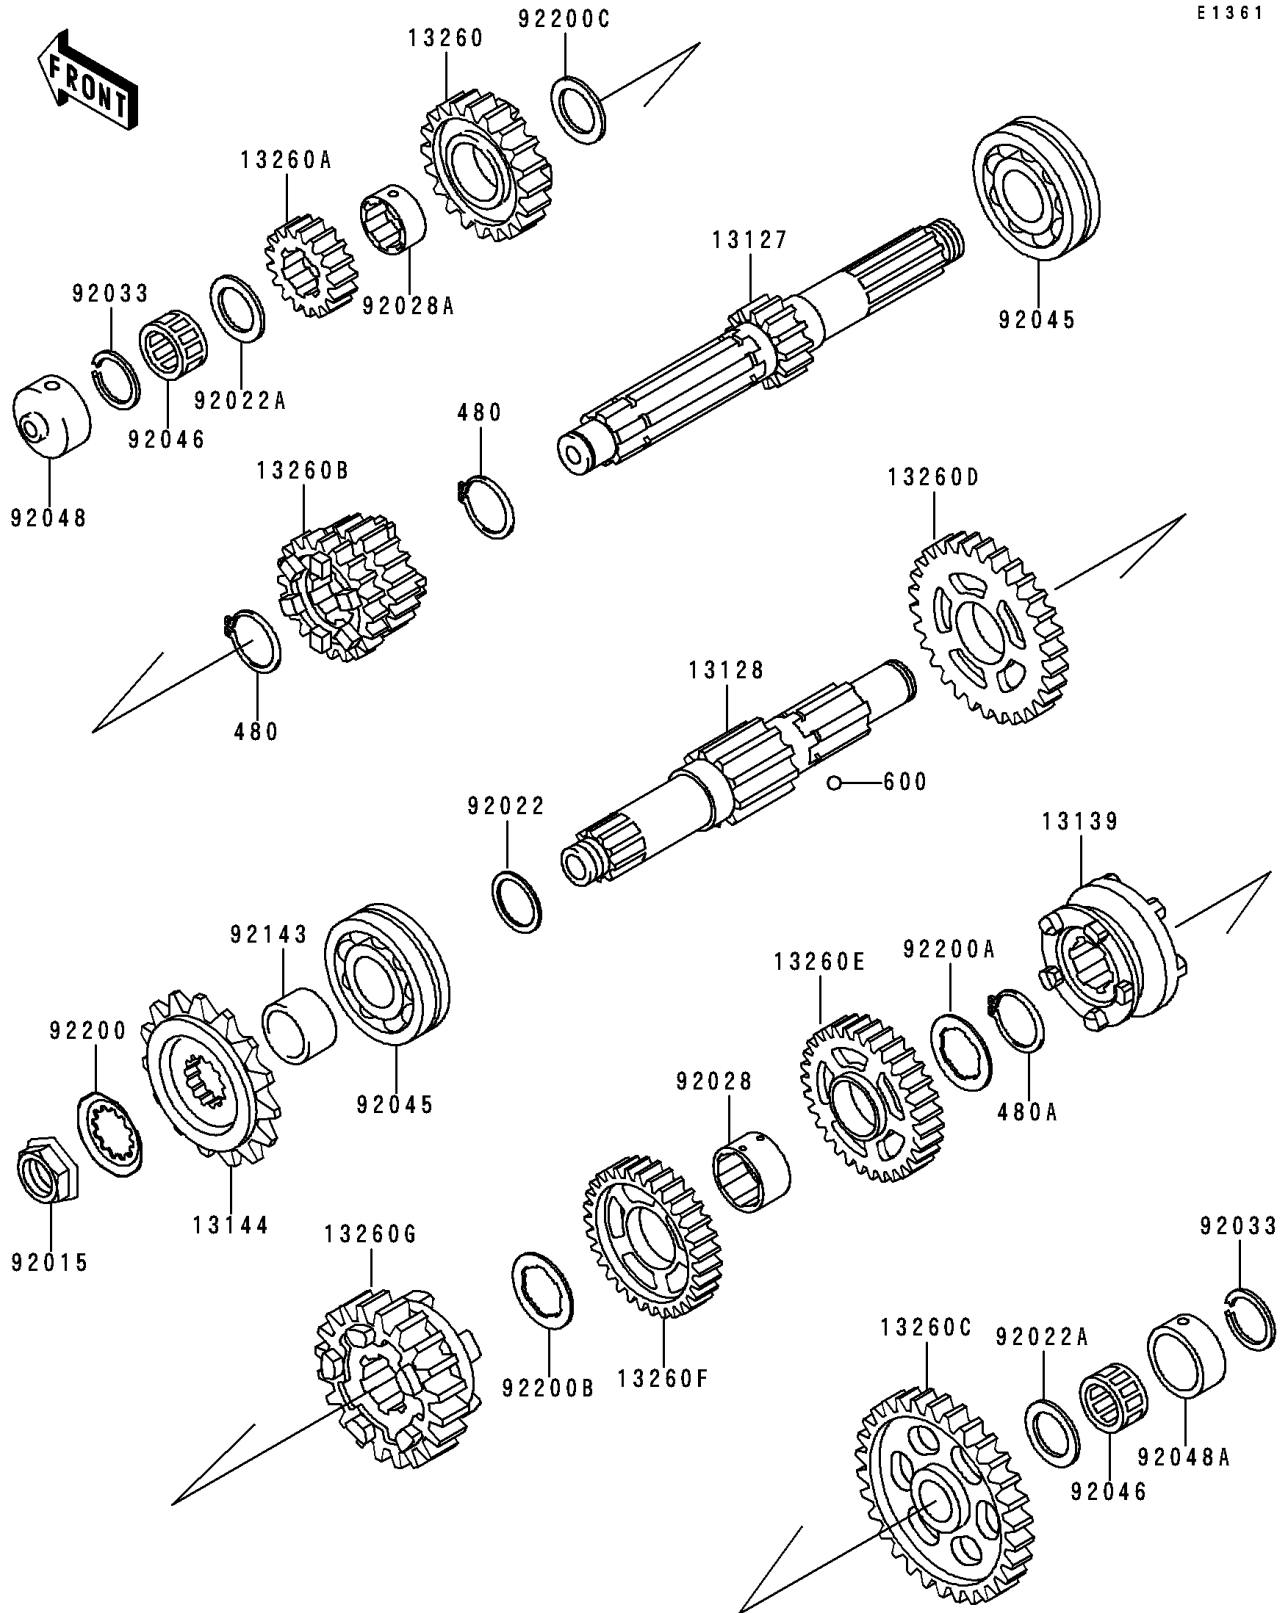

# 2000 ZRX1100 PARTS DIAGRAM

Transmission

E1361

## 2000 ZRX1100 PARTS LIST

### Transmission

ITEM NAME	PART NUMBER	QUANTITY
CIRCLIP-TYPE-C,28MM (Ref # 480)	480J2800	2
CIRCLIP (Ref # 480A)	480J2900	1
BALL-STEEL,5/32" (Ref # 600)	600A0500	3
SHAFT-TRANSMISSION INPUT,15T (Ref # 13127)	13127-1257	1
SHAFT-TRANSMISSION OUTPUT (Ref # 13128)	13128-1218	1
SHIFTER (Ref # 13139)	13139-1079	1
SPROCKET-OUTPUT,17T (Ref # 13144)	13144-1283	1
GEAR,INPUT TOP,28T (Ref # 13260)	13260-1500	1
GEAR,INPUT 2ND,19T (Ref # 13260A)	13260-1663	1
GEAR,INPUT 3RD&4TH,23T&26T (Ref # 13260B)	13260-1664	1
GEAR,OUTPUT LOW,41T (Ref # 13260C)	13260-1665	1
GEAR,OUTPUT 2ND,37T (Ref # 13260D)	13260-1666	1
GEAR,OUTPUT 3RD,34T (Ref # 13260E)	13260-1667	1
GEAR,OUTPUT 4TH,31T (Ref # 13260F)	13260-1668	1
GEAR,OUTPUT TOP,29T (Ref # 13260G)	13260-1669	1
NUT,20MM (Ref # 92015)	92015-1210	1
WASHER,28.3X42X2.9 (Ref # 92022)	92022-1219	1
WASHER,22.3X35X1.6 (Ref # 92022A)	92022-212	2
BUSHING,OUTPUT,3RD&4TH (Ref # 92028)	92028-1753	1
BUSHING,INPUT,TOP GEAR (Ref # 92028A)	92028-1802	1
RING-SNAP,20X25.5X1.2 (Ref # 92033)	92033-025	2
BEARING-BALL (Ref # 92045)	92045-1186	2
BEARING-NEEDLE,FWF-223014 (Ref # 92046)	92046-031	2
RACE,INPUT SHAFT (Ref # 92048)	92048-1052	1
RACE,30X38X15 (Ref # 92048A)	92048-1053	1
COLLAR,28X40X33.5 (Ref # 92143)	92143-1731	1
WASHER,TOOTHED,23.9X45X1.0 (Ref # 92200)	92200-1234	1
WASHER,TOOTHED,28X30X2 (Ref # 92200A)	92200-1277	1
WASHER,29.9X40X1.5 (Ref # 92200B)	92200-1278	1

## 2000 ZRX1100 PARTS LIST

Transmission

ITEM NAME	PART NUMBER	QUANTITY
WASHER (Ref # 92200C)	92200-1340	1