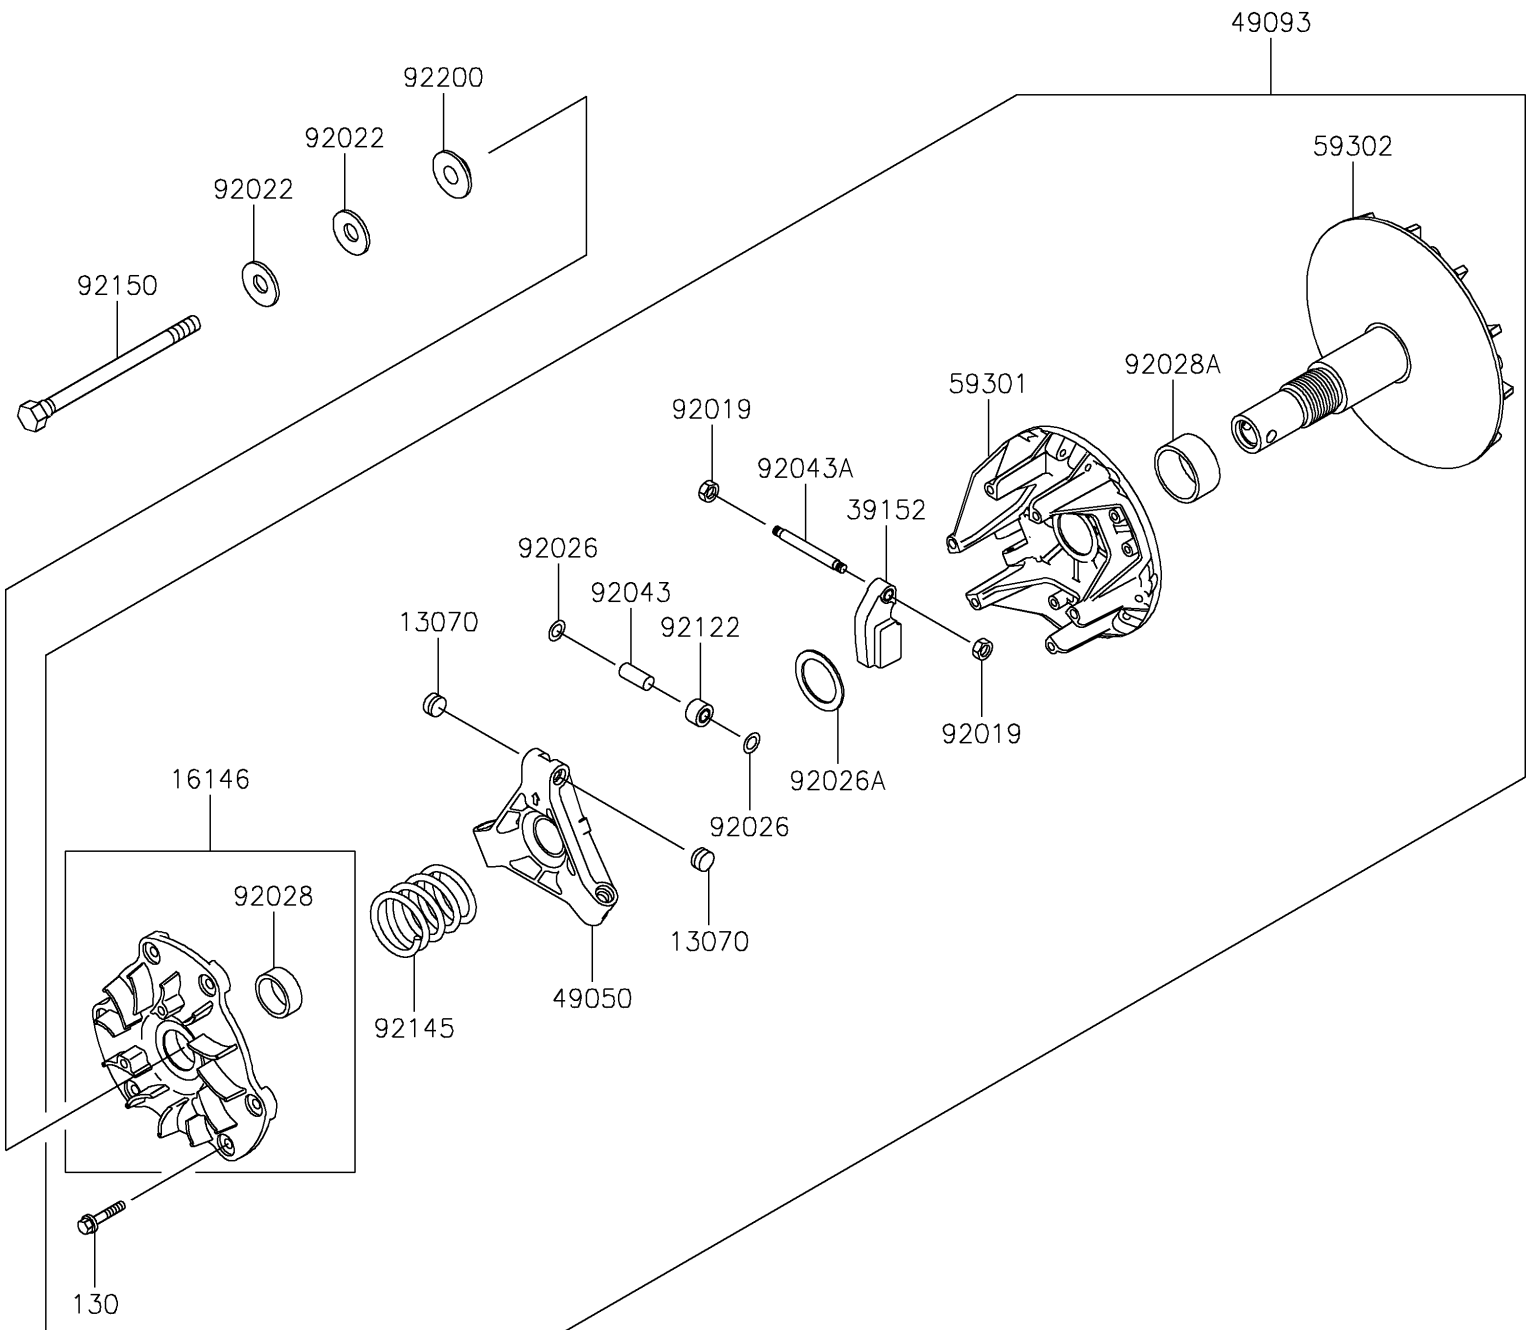

2020 MULE™ 4010 TRANS4x4® PARTS DIAGRAM

Drive Converter

E1391

2020 MULE™ 4010 TRANS4x4® PARTS LIST

Drive Converter

ITEM NAME	PART NUMBER	QUANTITY
GUIDE (Ref # 13070)	13070-1330	6
COVER-ASSY (Ref # 16146)	16146-1219	1
WEIGHT-RAMP (Ref # 39152)	39152-1078	3
SPIDER (Ref # 49050)	49050-0018	1
CONVERTER-ASSY-DRIVE (Ref # 49093)	49093-0025	1
SHEAVE-MOVABLE (Ref # 59301)	59301-0016	1
SHEAVE-COMP (Ref # 59302)	59302-1085	1
NUT,LOCK,6MM (Ref # 92019)	92019-008	6
WASHER,SPECIAL CONICAL (Ref # 92022)	92022-1901	2
SPACER (Ref # 92026)	92026-1512	6
SPACER,32.3X44.3X3.6 (Ref # 92026A)	92026-1591	1
BUSHING (Ref # 92028)	92028-1861	1
BUSHING (Ref # 92028A)	92028-1864	1
PIN (Ref # 92043)	92043-1572	3
PIN (Ref # 92043A)	92043-1573	3
ROLLER (Ref # 92122)	92122-1204	3
SPRING,YELLOW PAINT (Ref # 92145)	92145-0639	1
BOLT,12X163.5 (Ref # 92150)	92150-1008	1
WASHER (Ref # 92200)	92200-1401	1
BOLT-FLANGED,6X30 (Ref # 130)	130CA0630	6