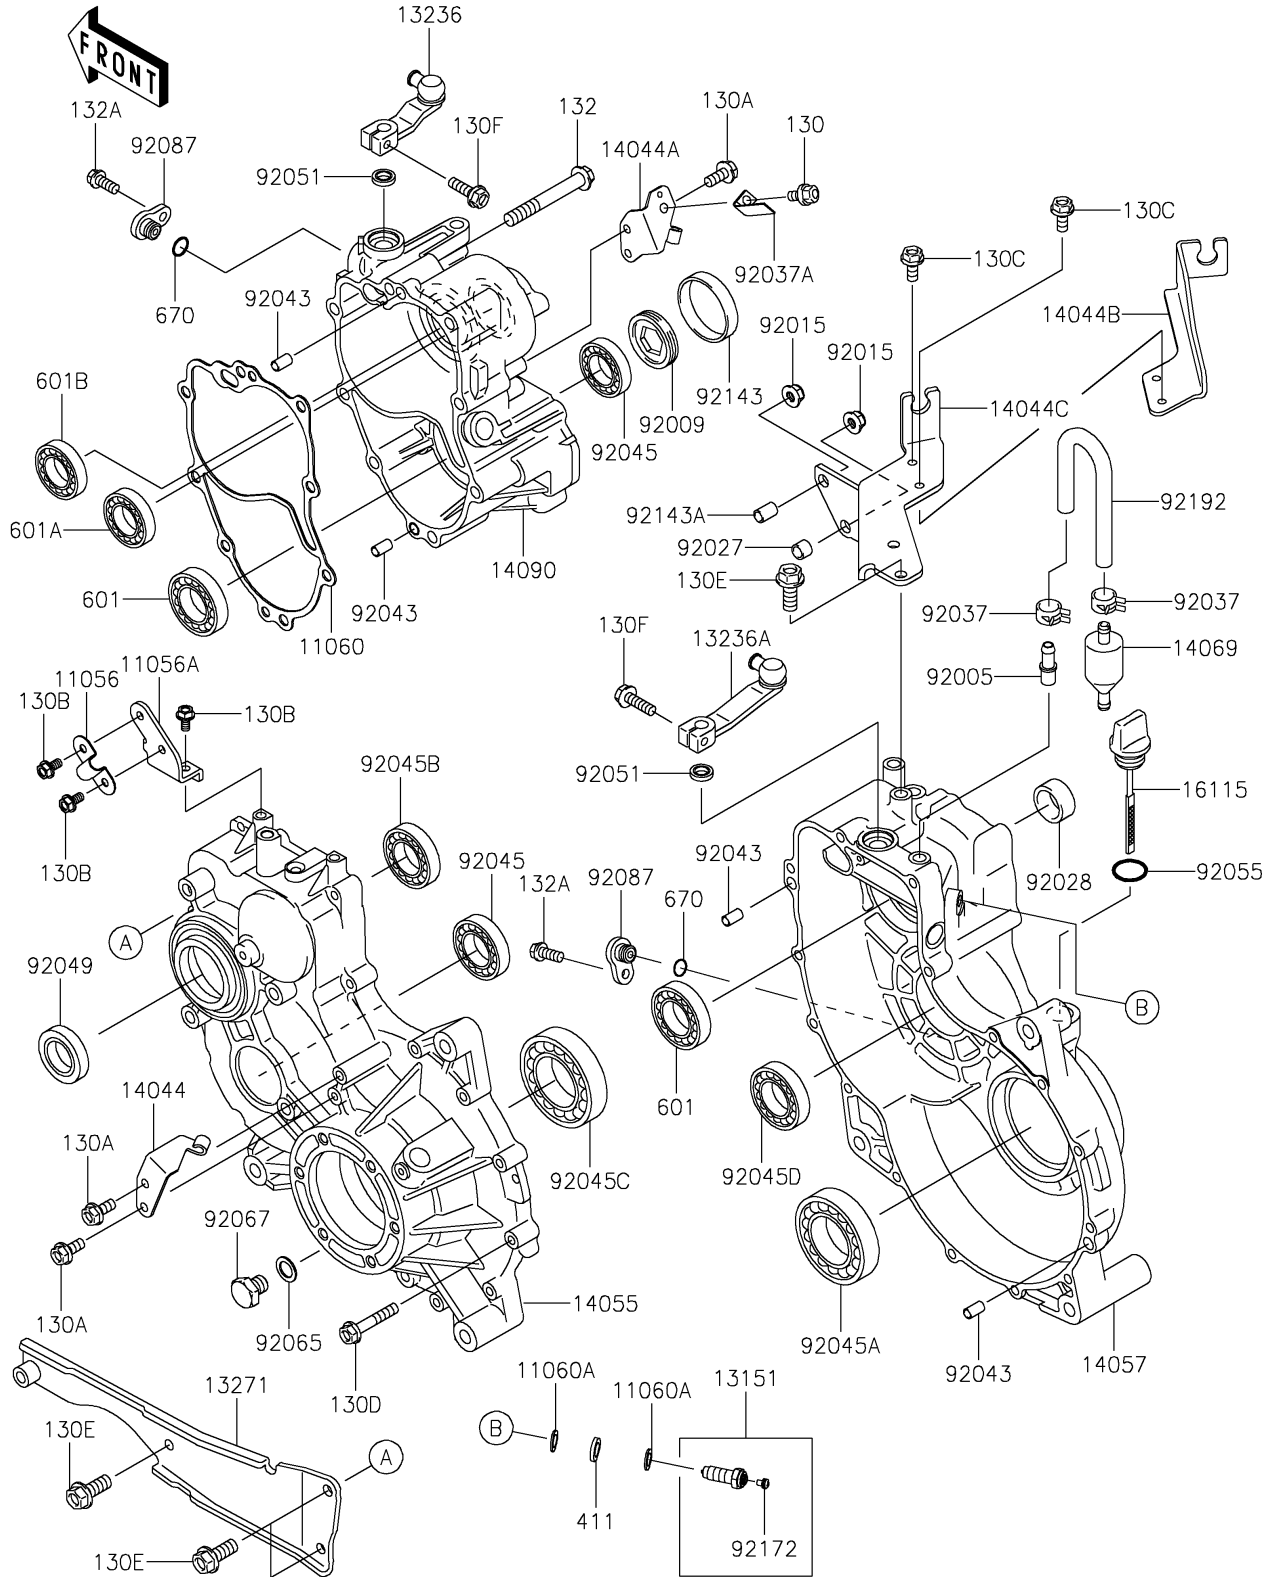

# 2020 MULE™ 4010 TRANS4x4® PARTS DIAGRAM

Gear Box

E1450

### Gear Box

ITEM NAME	PART NUMBER	QUANTITY
BRACKET,OIL PIPE (Ref # 11056)	11056-4139	1
BRACKET,OIL PIPE (Ref # 11056A)	11056-4140	1
GASKET,GEAR CASE COVER (Ref # 11060)	11060-1310	1
GASKET (Ref # 11060A)	11060-1966	2
SWITCH-COMP (Ref # 13151)	13151-1093	1
LEVER-COMP (Ref # 13236)	13236-1363	1
LEVER-COMP (Ref # 13236A)	13236-1372	1
PLATE (Ref # 13271)	13271-1604	1
HOLDER-CABLE (Ref # 14044)	14044-0003	1
HOLDER-CABLE (Ref # 14044A)	14044-0004	1
HOLDER-CABLE,HI/LOW (Ref # 14044B)	14044-1075	1
HOLDER-CABLE (Ref # 14044C)	14044-1098	1
CASE-GEAR,LH (Ref # 14055)	14055-0035	1
CASE-COMP-GEAR,RH (Ref # 14057)	14057-0011	1
BREATHER (Ref # 14069)	14069-1051	1
COVER,GEAR CASE,HI/LOW (Ref # 14090)	14090-1238	1
CAP-OIL FILLER (Ref # 16115)	16115-1060	1
FITTING,BREATHER (Ref # 92005)	92005-1127	1
SCREW,55MM (Ref # 92009)	92009-1290	1
NUT,8MM (Ref # 92015)	92015-1432	2
COLLAR,8.8X12X9 (Ref # 92027)	92027-1568	1
BUSHING,23X30X13 (Ref # 92028)	92028-132	1
CLAMP,TUBE (Ref # 92037)	92037-1505	2
CLAMP (Ref # 92037A)	92037-1680	1
PIN,6.2X8X14 (Ref # 92043)	92043-1263	4
BEARING-BALL,TMB304CCM (Ref # 92045)	92045-1142	2
BEARING-BALL,6010CM (Ref # 92045A)	92045-1162	1
BEARING-BALL,62/28 (Ref # 92045B)	92045-1207	1
BEARING-BALL,6210CM (Ref # 92045C)	92045-1213	1