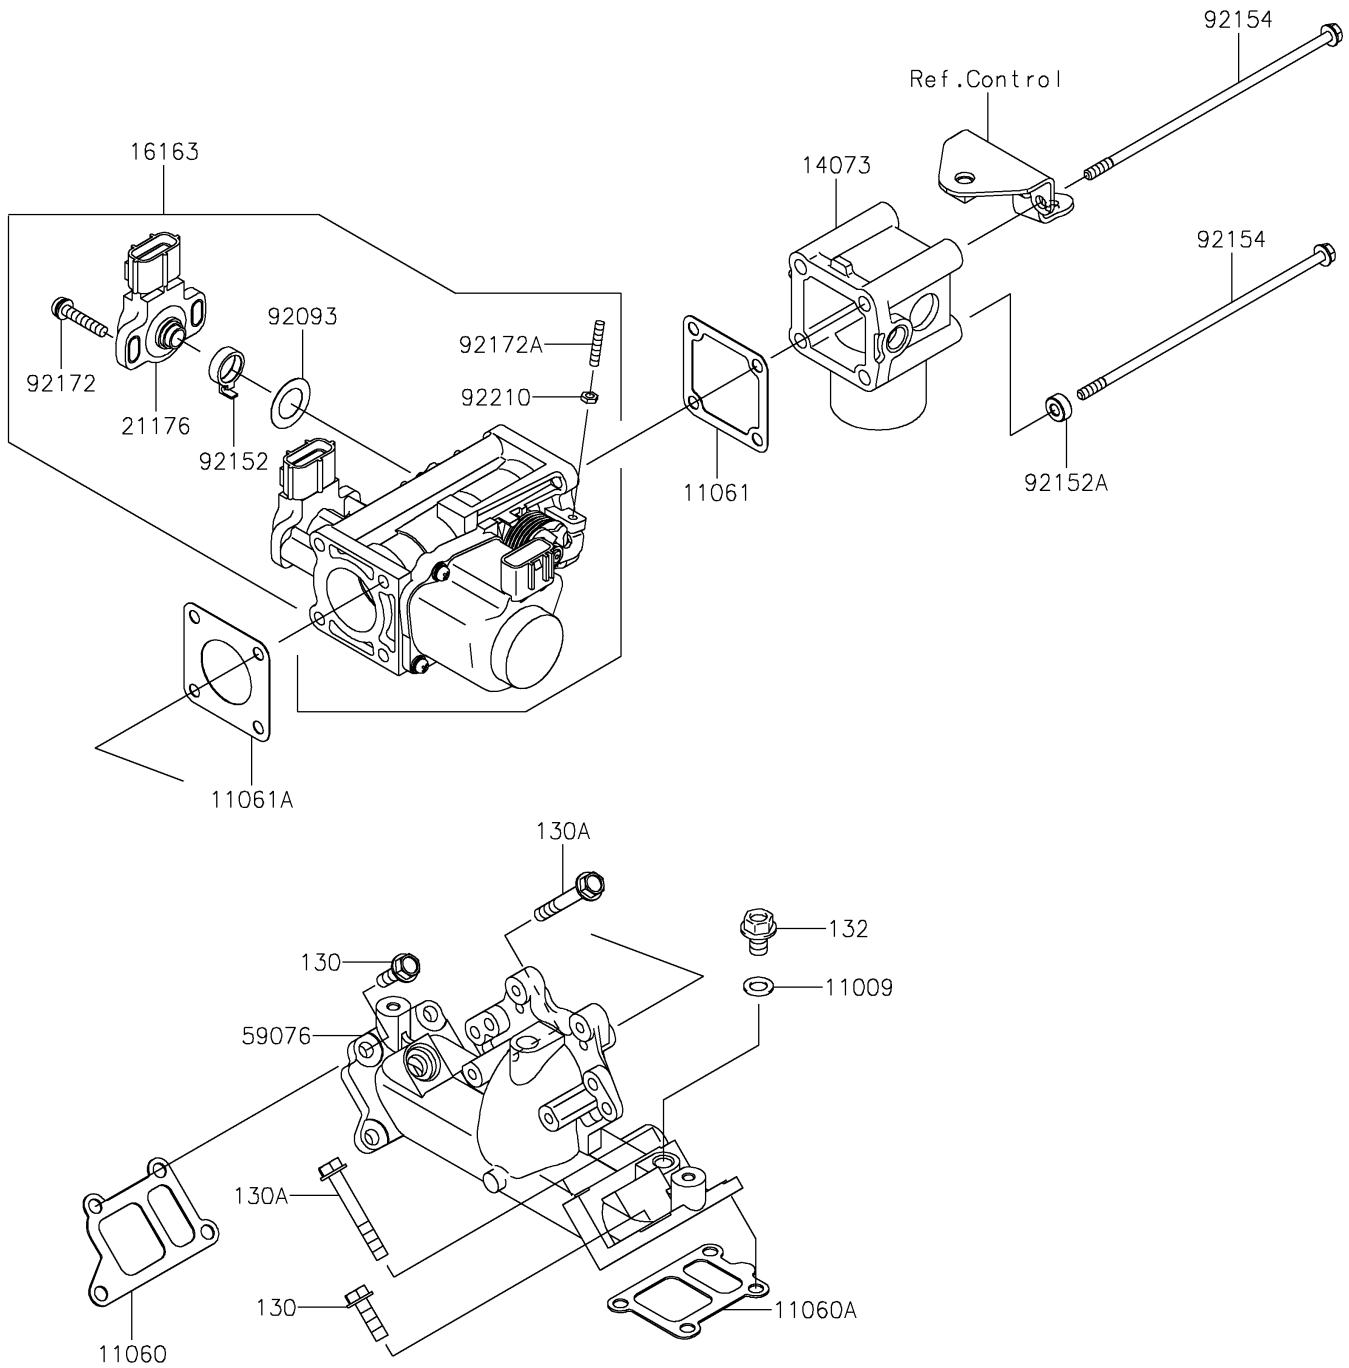

# 2020 MULE™ 4010 TRANS4x4® PARTS DIAGRAM

Throttle

E1510

## 2020 MULE™ 4010 TRANS4x4® PARTS LIST

### Throttle

ITEM NAME	PART NUMBER	QUANTITY
GASKET,8.2X14X1.0 (Ref # 11009)	11009-1344	1
GASKET,INTAKE MANIFOLD (Ref # 11060)	11060-2087	1
GASKET,INTAKE MANIFOLD (Ref # 11060A)	11060-2088	1
GASKET (Ref # 11061)	11061-0861	1
GASKET (Ref # 11061A)	11061-2179	1
DUCT (Ref # 14073)	14073-0780	1
THROTTLE-ASSY (Ref # 16163)	16163-0949	1
SENSOR (Ref # 21176)	21176-2112	1
MANIFOLD-INTAKE (Ref # 59076)	59076-0718	1
SEAL (Ref # 92093)	92093-2133	1
COLLAR (Ref # 92152)	92152-2093	1
COLLAR,LWR SIDE (Ref # 92152A)	92152-2333	2
BOLT,FLANGED,6X195 (Ref # 92154)	92154-2653	4
SCREW (Ref # 92172)	92172-0254	2
SCREW (Ref # 92172A)	92172-2106	1
NUT (Ref # 92210)	92210-2120	1
BOLT-FLANGED,6X20 (Ref # 130)	130BA0620	5
BOLT-FLANGED,6X45 (Ref # 130A)	130CA0645	3
BOLT-FLANGED-SMALL,8X12 (Ref # 132)	132BB0812	1