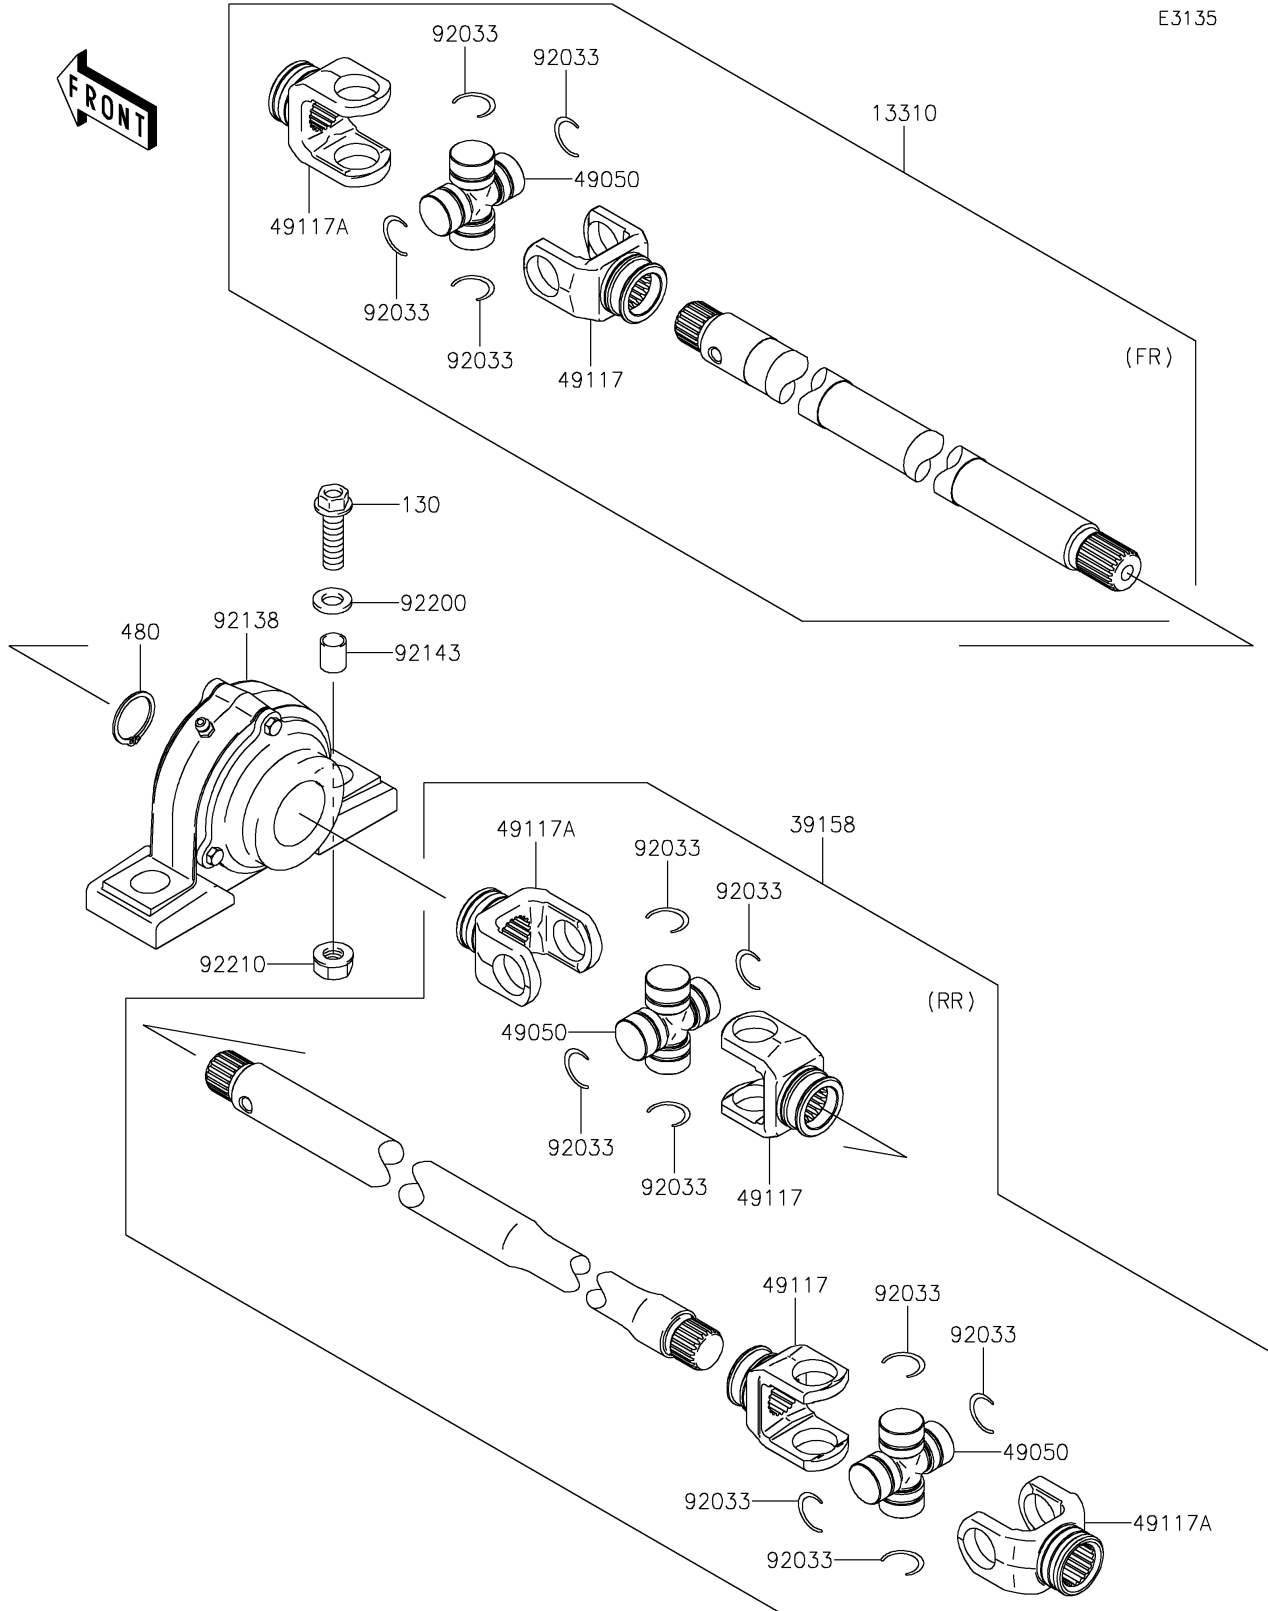

2020 MULE™ 4010 TRANS4x4® PARTS DIAGRAM

Drive Shaft-Propeller

E3135

2020 MULE™ 4010 TRANS4x4® PARTS LIST

Drive Shaft-Propeller

ITEM NAME	PART NUMBER	QUANTITY
SHAFT-ASSY (Ref # 13310)	13310-0572	1
SHAFT-ASSY-DRIVE,RR PROPELLER (Ref # 39158)	39158-0303	1
SPIDER (Ref # 49050)	49050-1075	3
YOKE,DRIVE (Ref # 49117)	49117-0598	3
YOKE,DRIVE (Ref # 49117A)	49117-0599	3
RING-SNAP (Ref # 92033)	92033-1030	12
BEARING-COMP (Ref # 92138)	92138-1052	1
COLLAR,10.3X12.7X15 (Ref # 92143)	92143-1634	2
WASHER,10.5X19X2.3 (Ref # 92200)	92200-1042	2
NUT,LOCK,10MM (Ref # 92210)	92210-1204	2
BOLT-FLANGED,10X35 (Ref # 130)	130BA1035	2
CIRCLIP-TYPE-C,25MM (Ref # 480)	480J2500	1