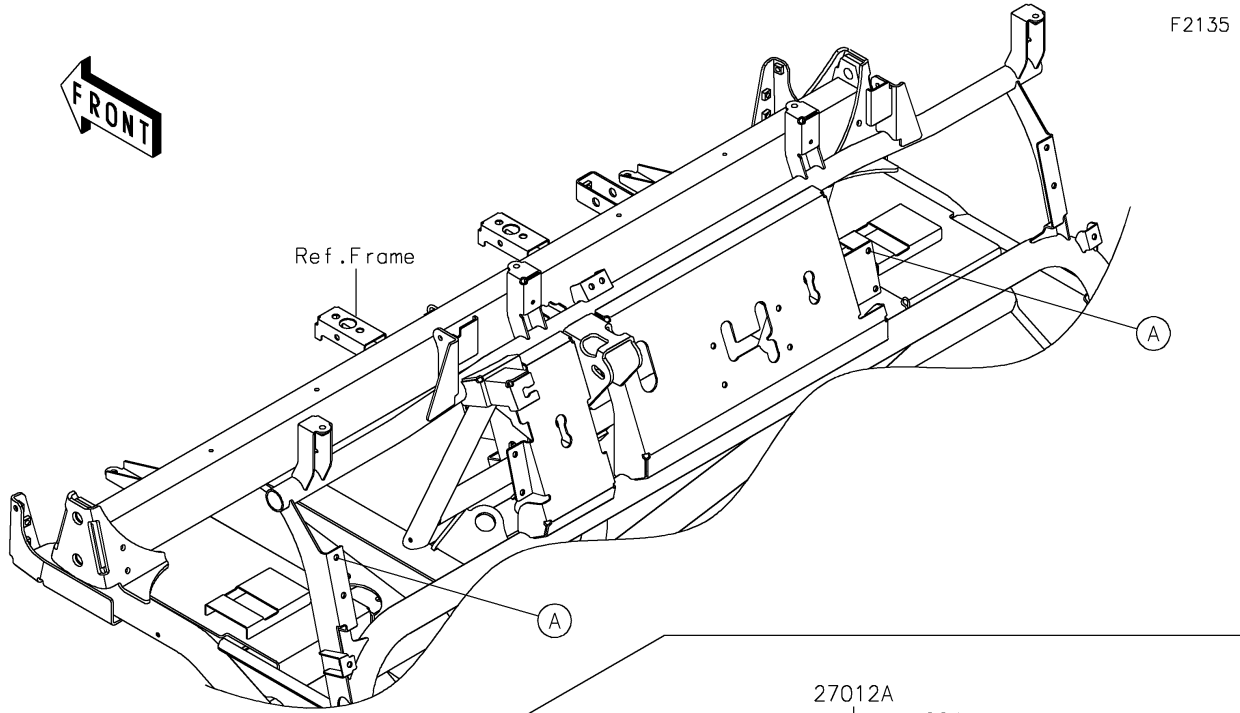

2020 MULE™ 4010 TRANS4x4® PARTS DIAGRAM

Front Box

2020 MULE™ 4010 TRANS4x4® PARTS LIST

Front Box

ITEM NAME	PART NUMBER	QUANTITY
COVER,STORAGE GRIP,F.BLACK (Ref # 14091)	14091-1659-6Z	2
COVER,CONTROL PANEL,F.BLACK (Ref # 14091A)	14091-1660-6Z	2
HOOK (Ref # 27012)	27012-1607	2
HOOK (Ref # 27012A)	27012-1612	2
CASE-STORAGE,F.BLACK (Ref # 39012)	39012-1061-6Z	2
TRIM-SEAL,L=774 (Ref # 39145)	39145-1130	2
SCREW,TAPPING,4X12 (Ref # 92009)	92009-1444	4
SCREW,6X16 (Ref # 92009A)	92009-1621	8
RIVET (Ref # 92039)	92039-1041	4
PIN,6X14.5 (Ref # 92043)	92043-125	4
PLUG (Ref # 92066)	92066-1485	2
COLLAR (Ref # 92143)	92143-1087	8
SCREW-PAN-WP-CROS,4X12 (Ref # 224)	224AB0412	4
NUT-HEX,4MM (Ref # 311)	311AA0400	4
PIN-SNAP,1.2X21.2 (Ref # 554)	554DA0600	4