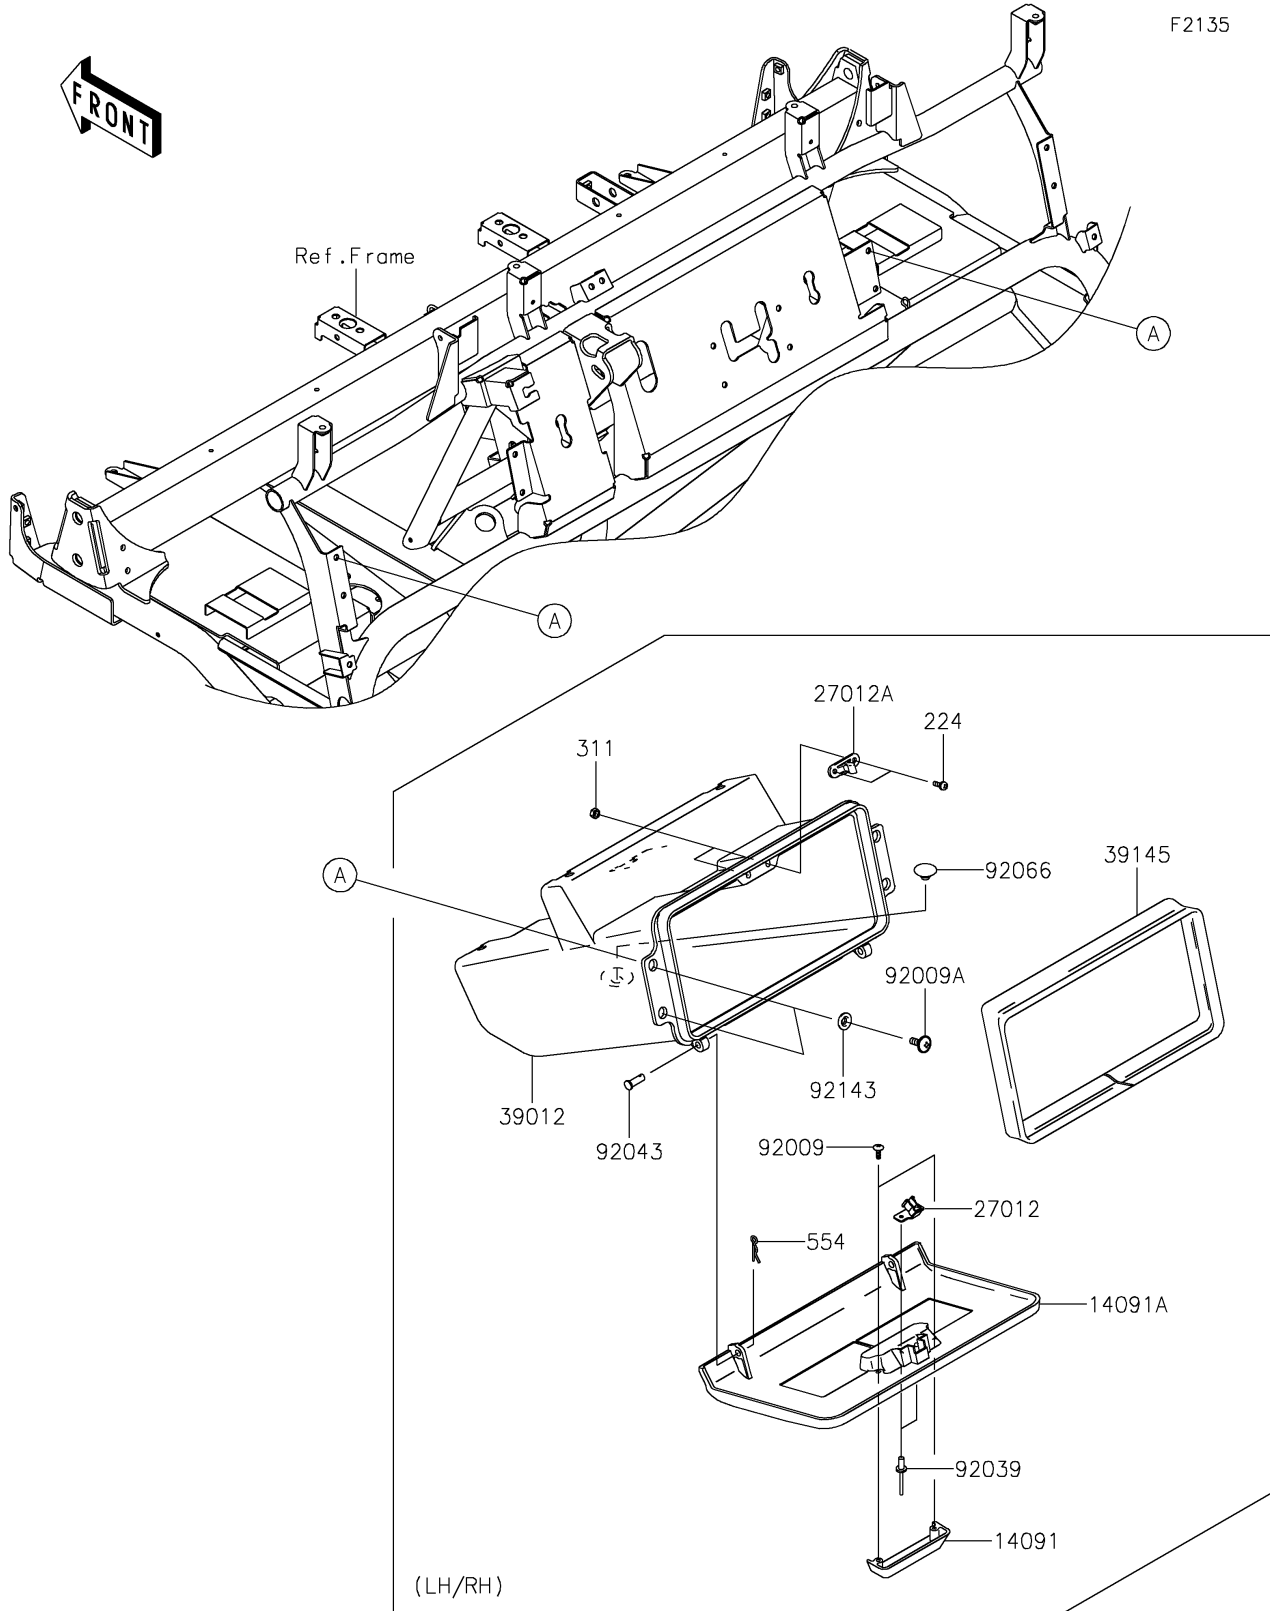

2020 MULE™ 4010 TRANS4x4® PARTS DIAGRAM

Front Box

F2135

2020 MULE™ 4010 TRANS4x4® PARTS LIST

Front Box

ITEM NAME	PART NUMBER	QUANTITY
COVER,STORAGE GRIP,F.BLACK (Ref # 14091)	14091-1659-6Z	2
COVER,CONTROL PANEL,F.BLACK (Ref # 14091A)	14091-1660-6Z	2
HOOK (Ref # 27012)	27012-1607	2
HOOK (Ref # 27012A)	27012-1612	2
CASE-STORAGE,F.BLACK (Ref # 39012)	39012-1061-6Z	2
TRIM-SEAL,L=774 (Ref # 39145)	39145-1130	2
SCREW,TAPPING,4X12 (Ref # 92009)	92009-1444	4
SCREW,6X16 (Ref # 92009A)	92009-1621	8
RIVET (Ref # 92039)	92039-1041	4
PIN,6X14.5 (Ref # 92043)	92043-125	4
PLUG (Ref # 92066)	92066-1485	2
COLLAR (Ref # 92143)	92143-1087	8
SCREW-PAN-WP-CROS,4X12 (Ref # 224)	224AB0412	4
NUT-HEX,4MM (Ref # 311)	311AA0400	4
PIN-SNAP,1.2X21.2 (Ref # 554)	554DA0600	4