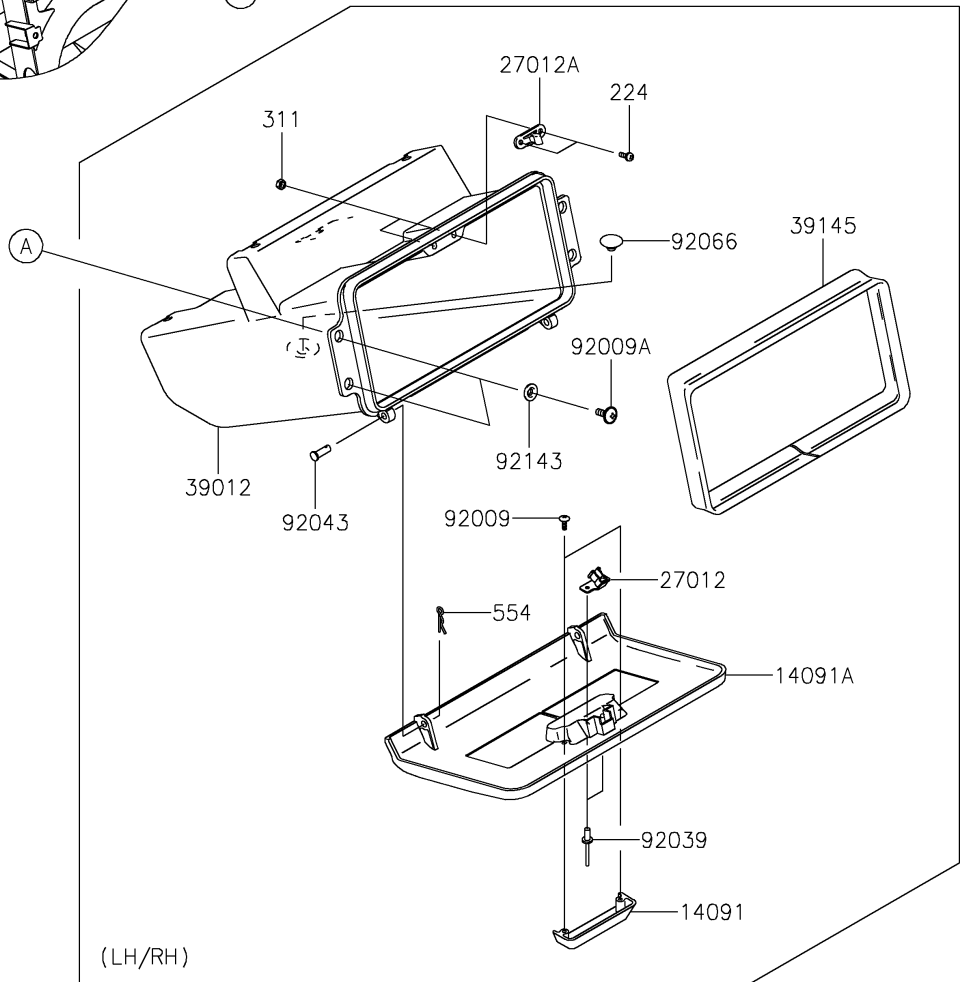

2020 MULE™ 4010 TRANS4x4® PARTS DIAGRAM

Front Box

2020 MULE™ 4010 TRANS4x4® PARTS LIST

Front Box

ITEM NAME	PART NUMBER	QUANTITY
COVER,STORAGE GRIP,F.BLACK (Ref # 14091)	14091-1659-6Z	2
COVER,CONTROL PANEL,F.BLACK (Ref # 14091A)	14091-1660-6Z	2
HOOK (Ref # 27012)	27012-1607	2
HOOK (Ref # 27012A)	27012-1612	2
CASE-STORAGE,F.BLACK (Ref # 39012)	39012-1061-6Z	2
TRIM-SEAL,L=774 (Ref # 39145)	39145-1130	2
SCREW,TAPPING,4X12 (Ref # 92009)	92009-1444	4
SCREW,6X16 (Ref # 92009A)	92009-1621	8
RIVET (Ref # 92039)	92039-1041	4
PIN,6X14.5 (Ref # 92043)	92043-125	4
PLUG (Ref # 92066)	92066-1485	2
COLLAR (Ref # 92143)	92143-1087	8
SCREW-PAN-WP-CROS,4X12 (Ref # 224)	224AB0412	4
NUT-HEX,4MM (Ref # 311)	311AA0400	4
PIN-SNAP,1.2X21.2 (Ref # 554)	554DA0600	4