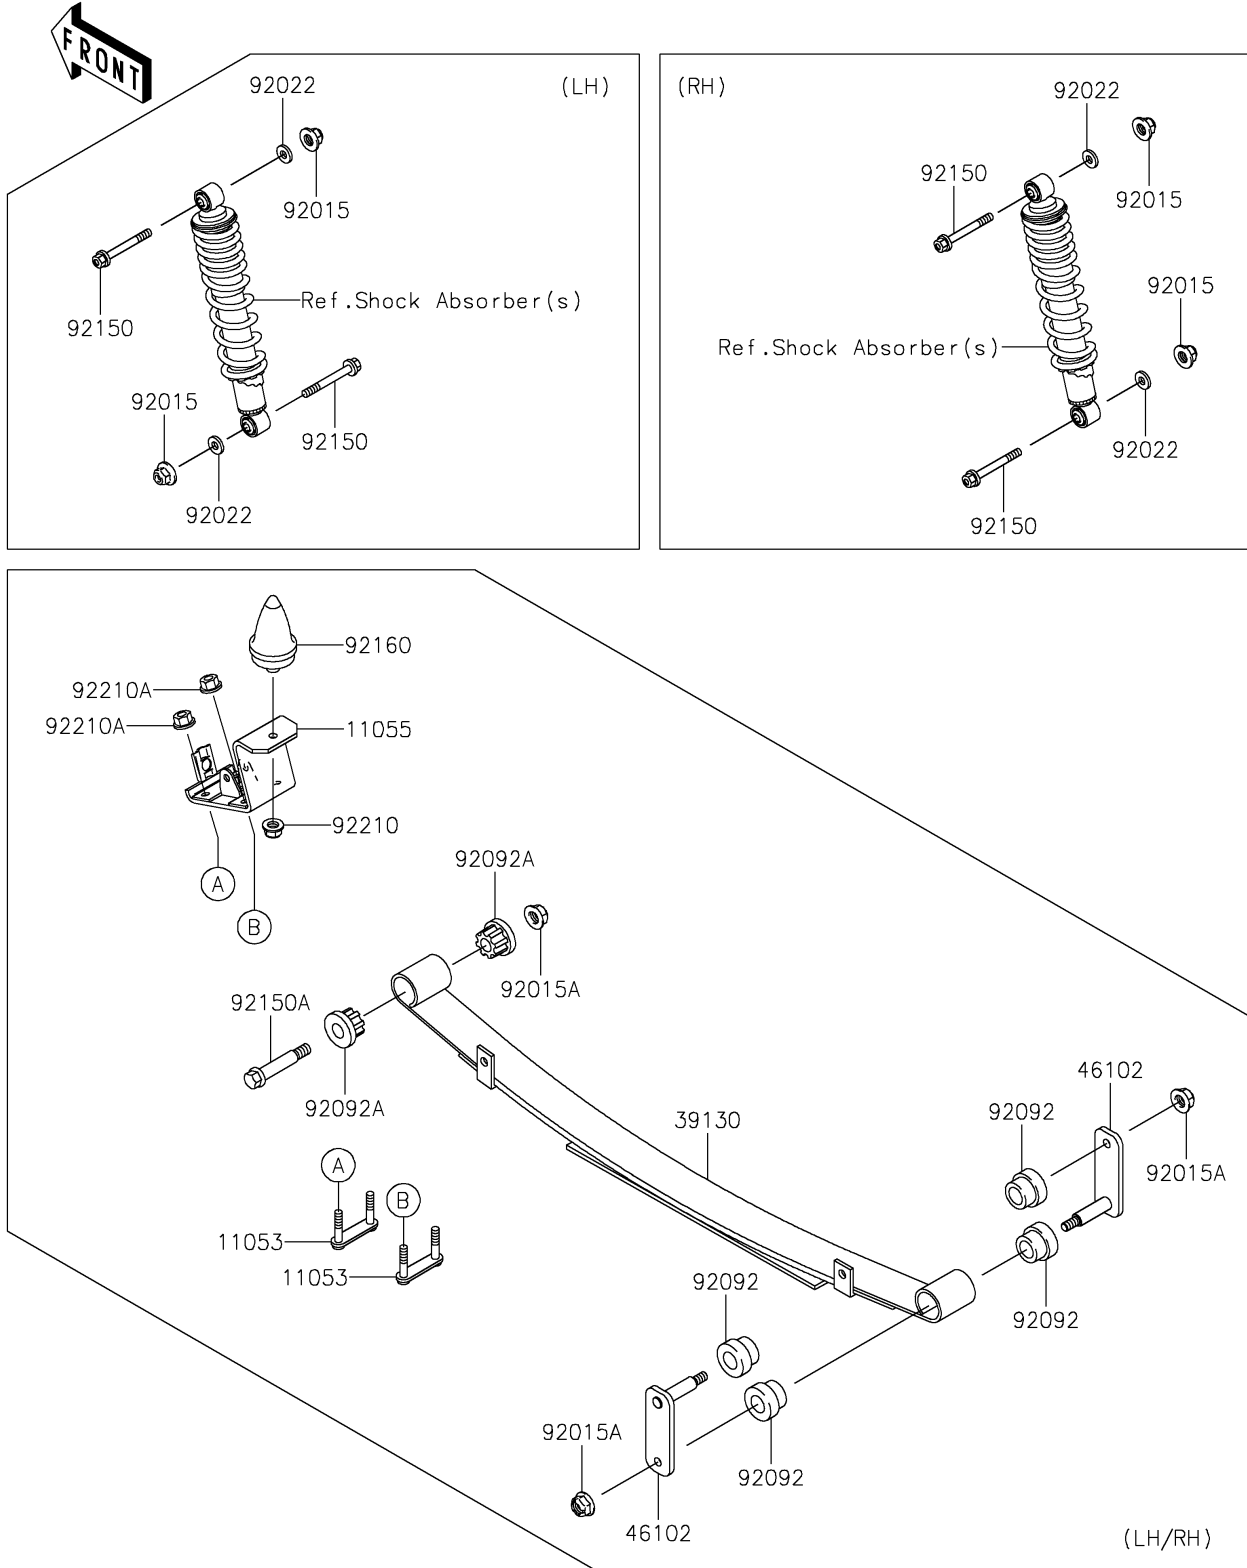

2020 MULE™ 4010 TRANS4x4® PARTS DIAGRAM

Rear Suspension

F2153

2020 MULE™ 4010 TRANS4x4® PARTS LIST

Rear Suspension

ITEM NAME	PART NUMBER	QUANTITY
BRACKET,LEAF SPRING (Ref # 11053)	11053-7564	4
BRACKET,LEAF SPRING (Ref # 11055)	11055-7504	2
SPRING-LEAF (Ref # 39130)	39130-1066	2
ROD,LEAF SPRING,RR (Ref # 46102)	46102-1338	4
NUT,LOCK,10MM (Ref # 92015)	92015-1597	4
NUT,12MM (Ref # 92015A)	92015-1706	6
WASHER,11.5X20.5X1.6 (Ref # 92022)	92022-1768	4
BUSHING-RUBBER (Ref # 92092)	92092-1083	8
BUSHING-RUBBER (Ref # 92092A)	92092-1084	4
BOLT,FLANGED,10X57 (Ref # 92150)	92150-1227	4
BOLT,12MM (Ref # 92150A)	92150-1284	2
DAMPER,BUMP STOPPER (Ref # 92160)	92160-1136	2
NUT,LOCK,FLANGED,10MM (Ref # 92210)	92210-0276	2
NUT,LOCK,10MM (Ref # 92210A)	92210-1204	8