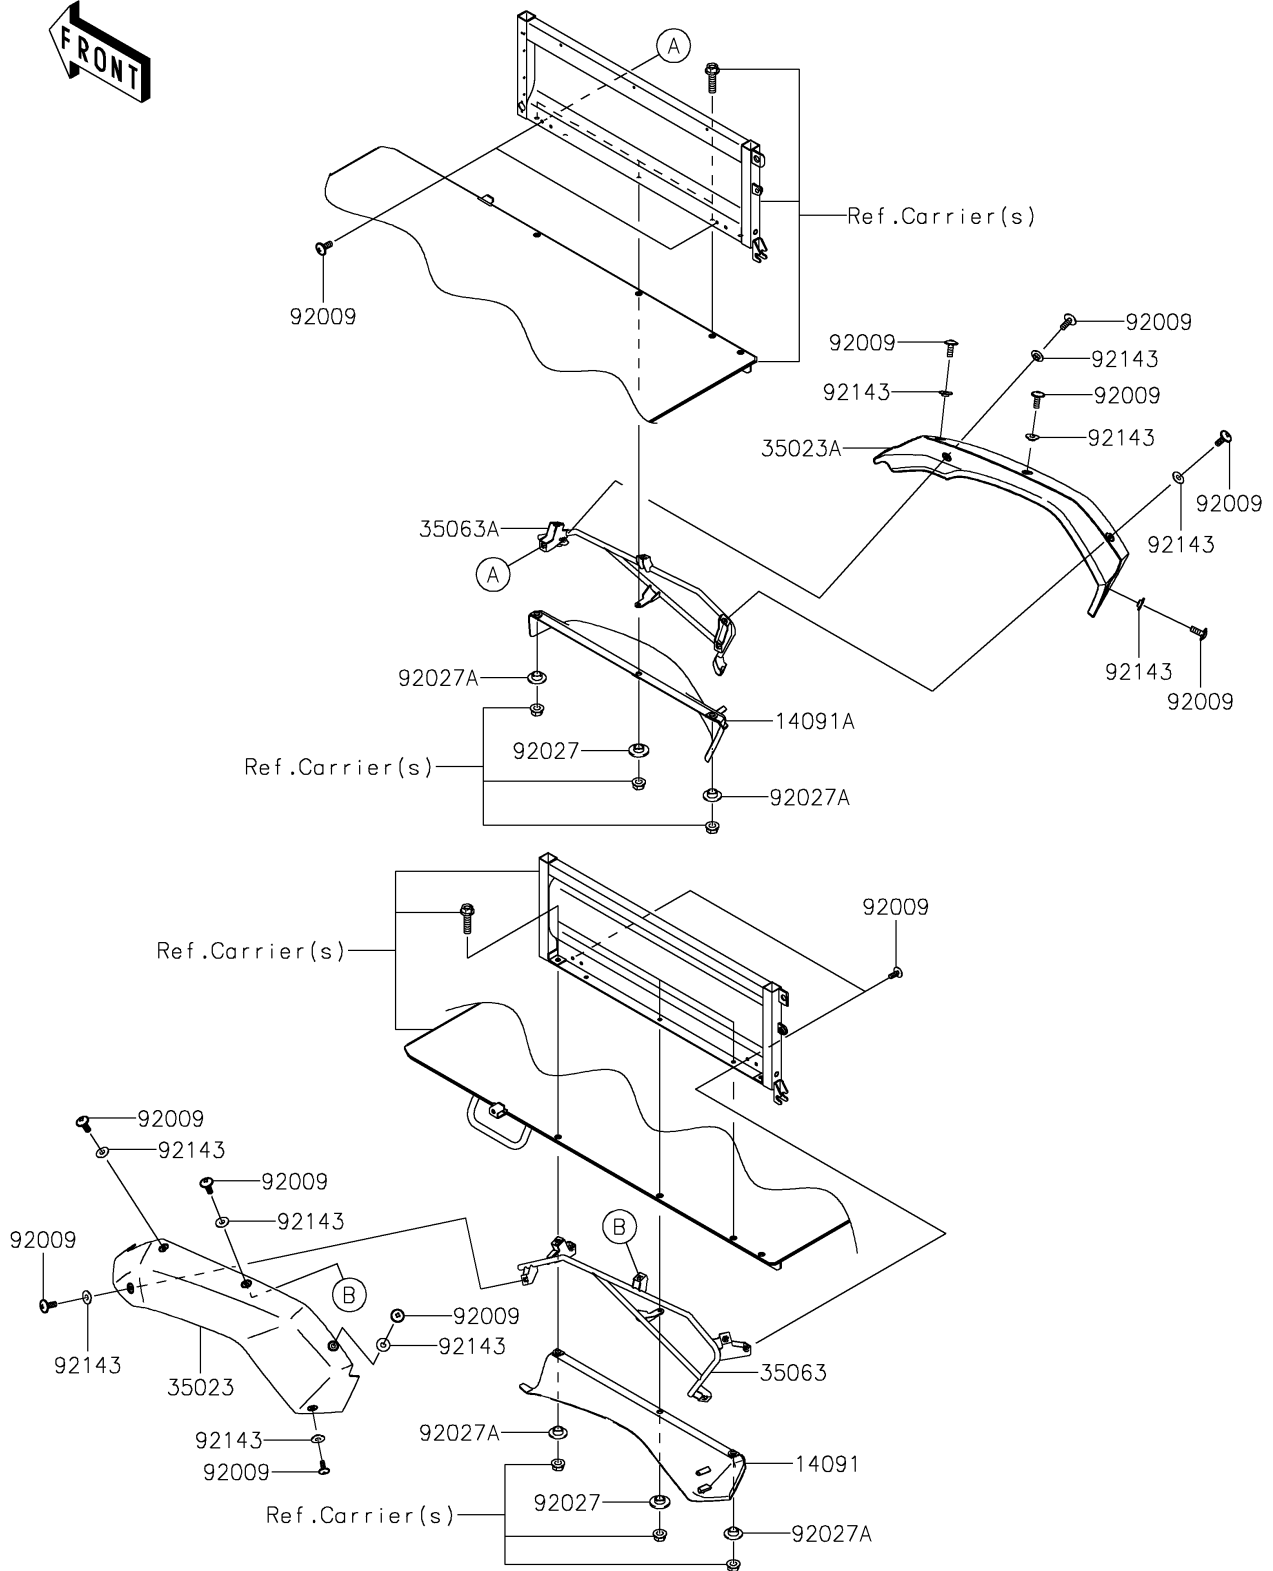

2020 MULE™ 4010 TRANS4x4® PARTS DIAGRAM

Rear Fender(s)

F2172

2020 MULE™ 4010 TRANS4x4® PARTS LIST

Rear Fender(s)

ITEM NAME	PART NUMBER	QUANTITY
COVER,FENDER,INSIDE,RR,LH (Ref # 14091)	14091-1634	1
COVER,FENDER,INSIDE,RR,RH (Ref # 14091A)	14091-1635	1
FENDER-REAR,LH,F.BLACK (Ref # 35023)	35023-0121-6Z	1
FENDER-REAR,RH,F.BLACK (Ref # 35023A)	35023-0122-6Z	1
STAY,RR,LH (Ref # 35063)	35063-0449	1
STAY,RR,RH (Ref # 35063A)	35063-0450	1
SCREW,6X16 (Ref # 92009)	92009-1621	14
COLLAR (Ref # 92027)	92027-1354	2
COLLAR (Ref # 92027A)	92027-1908	4
COLLAR (Ref # 92143)	92143-1087	10