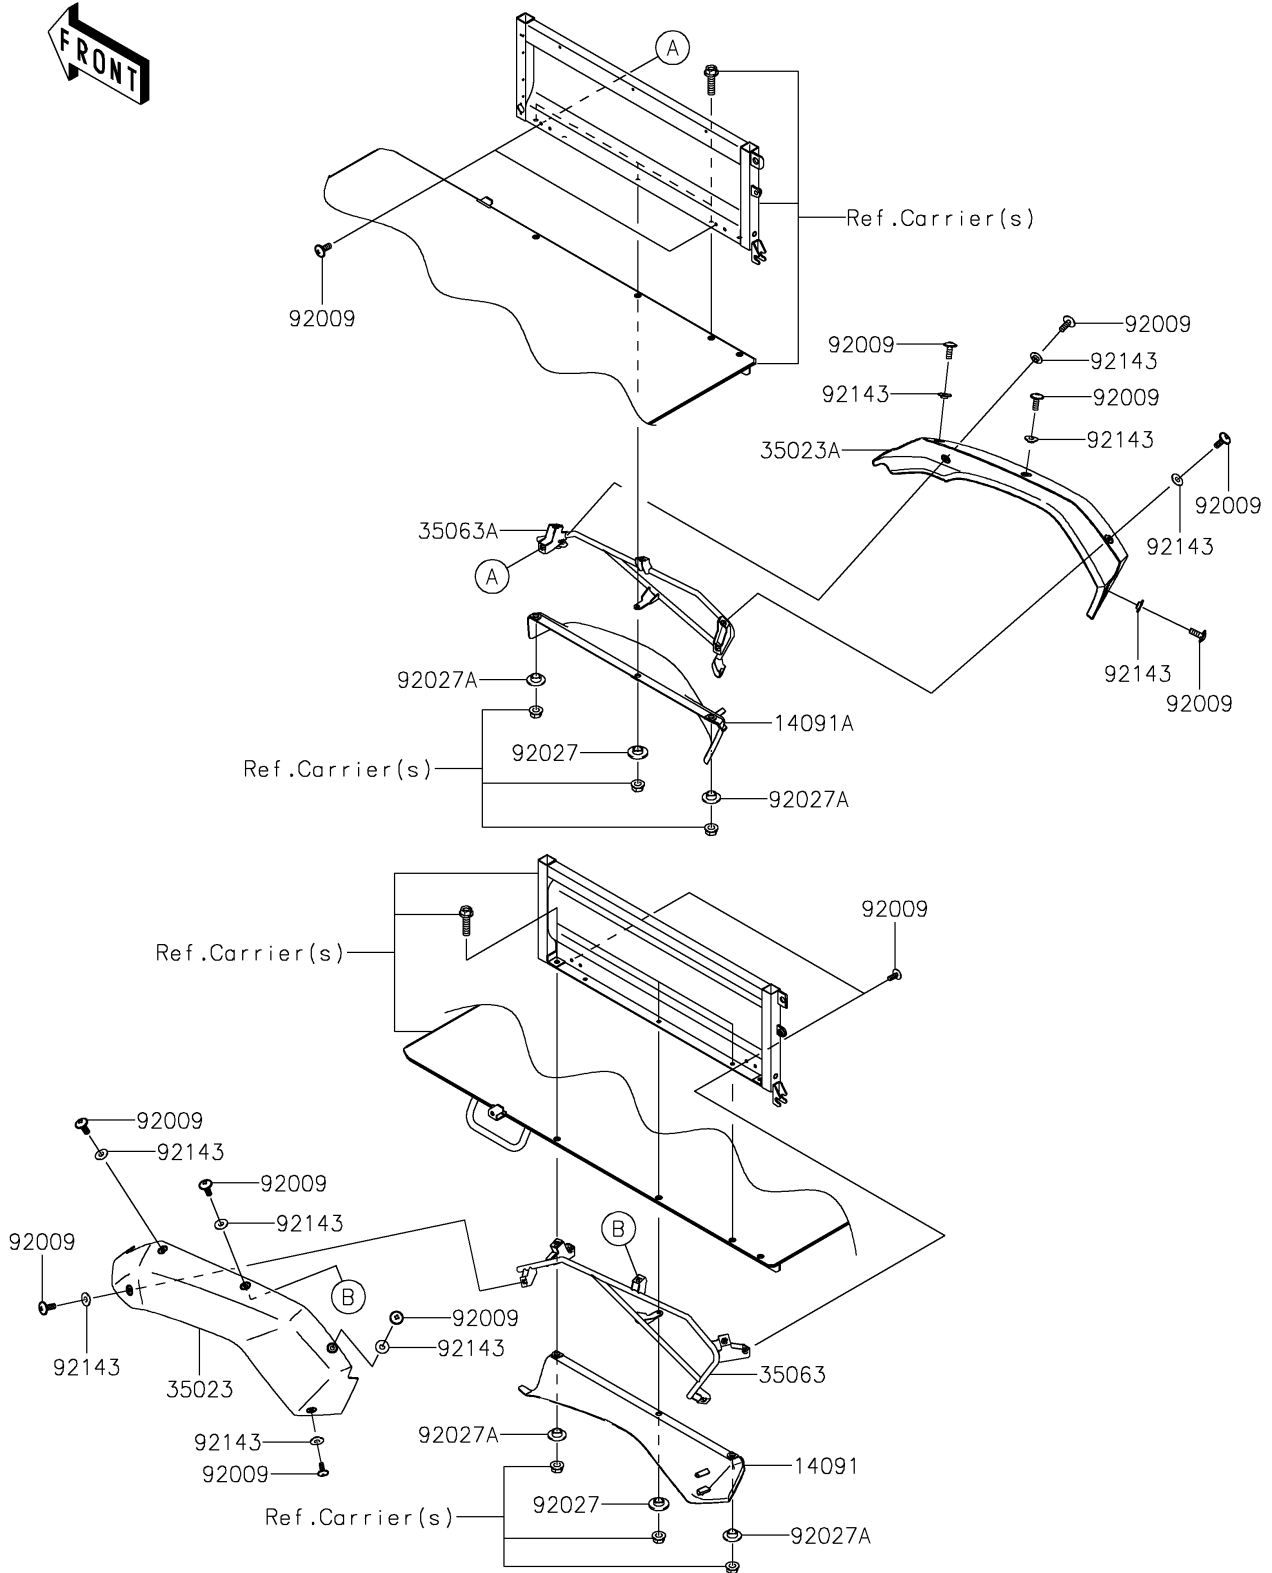

# 2020 MULE™ 4010 TRANS4x4® PARTS DIAGRAM

Rear Fender(s)

F2172

## 2020 MULE™ 4010 TRANS4x4® PARTS LIST

### Rear Fender(s)

ITEM NAME	PART NUMBER	QUANTITY
COVER,FENDER,INSIDE,RR,LH (Ref # 14091)	14091-1634	1
COVER,FENDER,INSIDE,RR,RH (Ref # 14091A)	14091-1635	1
FENDER-REAR,LH,F.BLACK (Ref # 35023)	35023-0121-6Z	1
FENDER-REAR,RH,F.BLACK (Ref # 35023A)	35023-0122-6Z	1
STAY,RR,LH (Ref # 35063)	35063-0449	1
STAY,RR,RH (Ref # 35063A)	35063-0450	1
SCREW,6X16 (Ref # 92009)	92009-1621	14
COLLAR (Ref # 92027)	92027-1354	2
COLLAR (Ref # 92027A)	92027-1908	4
COLLAR (Ref # 92143)	92143-1087	10