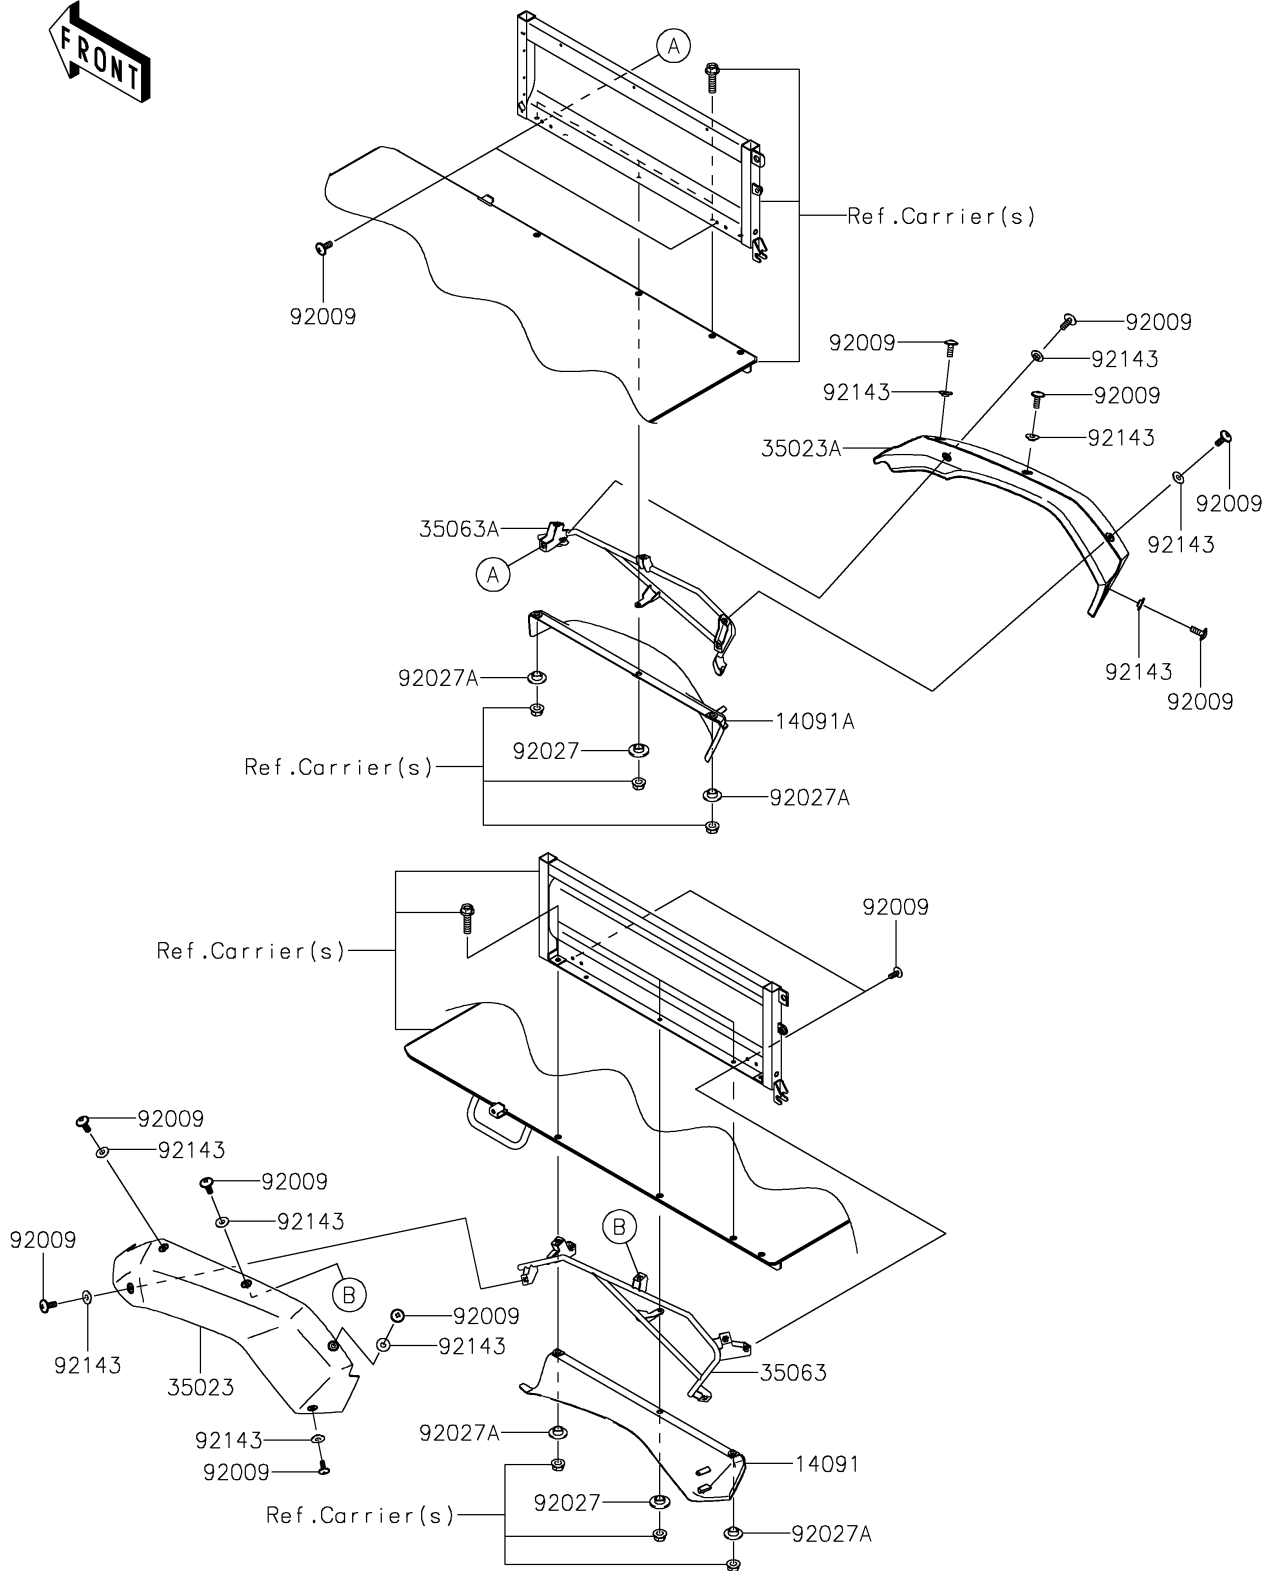

# 2020 MULE™ 4010 TRANS4x4® PARTS DIAGRAM

Rear Fender(s)

F2172

## 2020 MULE™ 4010 TRANS4x4® PARTS LIST

### Rear Fender(s)

ITEM NAME	PART NUMBER	QUANTITY
COVER,FENDER,INSIDE,RR,LH (Ref # 14091)	14091-1634	1
COVER,FENDER,INSIDE,RR,RH (Ref # 14091A)	14091-1635	1
FENDER-REAR,LH,F.BLACK (Ref # 35023)	35023-0121-6Z	1
FENDER-REAR,RH,F.BLACK (Ref # 35023A)	35023-0122-6Z	1
STAY,RR,LH (Ref # 35063)	35063-0449	1
STAY,RR,RH (Ref # 35063A)	35063-0450	1
SCREW,6X16 (Ref # 92009)	92009-1621	14
COLLAR (Ref # 92027)	92027-1354	2
COLLAR (Ref # 92027A)	92027-1908	4
COLLAR (Ref # 92143)	92143-1087	10