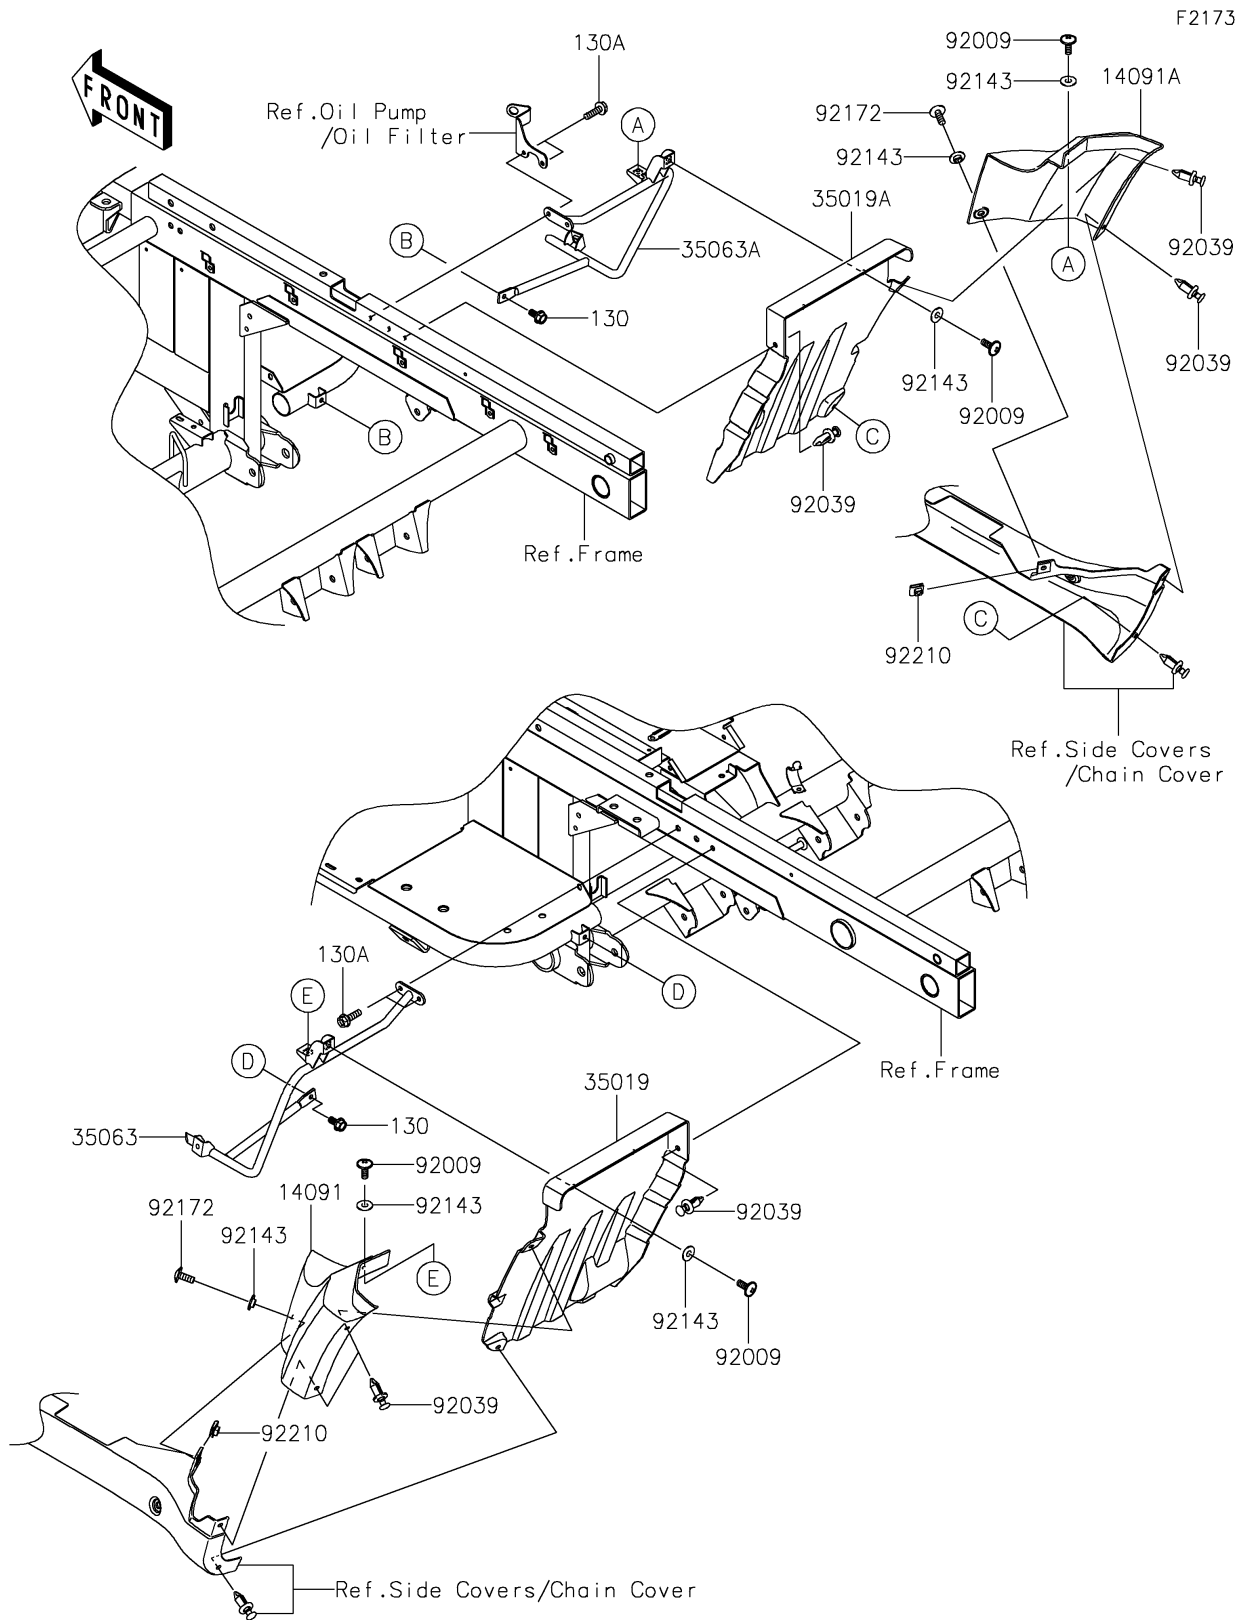

2020 MULE™ 4010 TRANS4x4® PARTS DIAGRAM

Flap

2020 MULE™ 4010 TRANS4x4® PARTS LIST

Flap

ITEM NAME	PART NUMBER	QUANTITY
COVER,REAR FENDER,LWR,LH,F.BLK (Ref # 14091)	14091-0819-6Z	1
COVER,REAR FENDER,LWR,RH,F.BLK (Ref # 14091A)	14091-0820-6Z	1
FLAP,RR,LH (Ref # 35019)	35019-0066	1
FLAP,RR,RH (Ref # 35019A)	35019-0067	1
STAY,RR,LH (Ref # 35063)	35063-0451	1
STAY,RR,RH (Ref # 35063A)	35063-0452	1
SCREW,6X16 (Ref # 92009)	92009-1621	4
RIVET (Ref # 92039)	92039-0776	6
COLLAR (Ref # 92143)	92143-1087	6
SCREW,TAPPING,6X20 (Ref # 92172)	92172-0488	2
NUT,LEAF SPRING,6MM (Ref # 92210)	92210-0624	2
BOLT-FLANGED,6X14 (Ref # 130)	130BA0614	2
BOLT-FLANGED,6X20 (Ref # 130A)	130BA0620	4