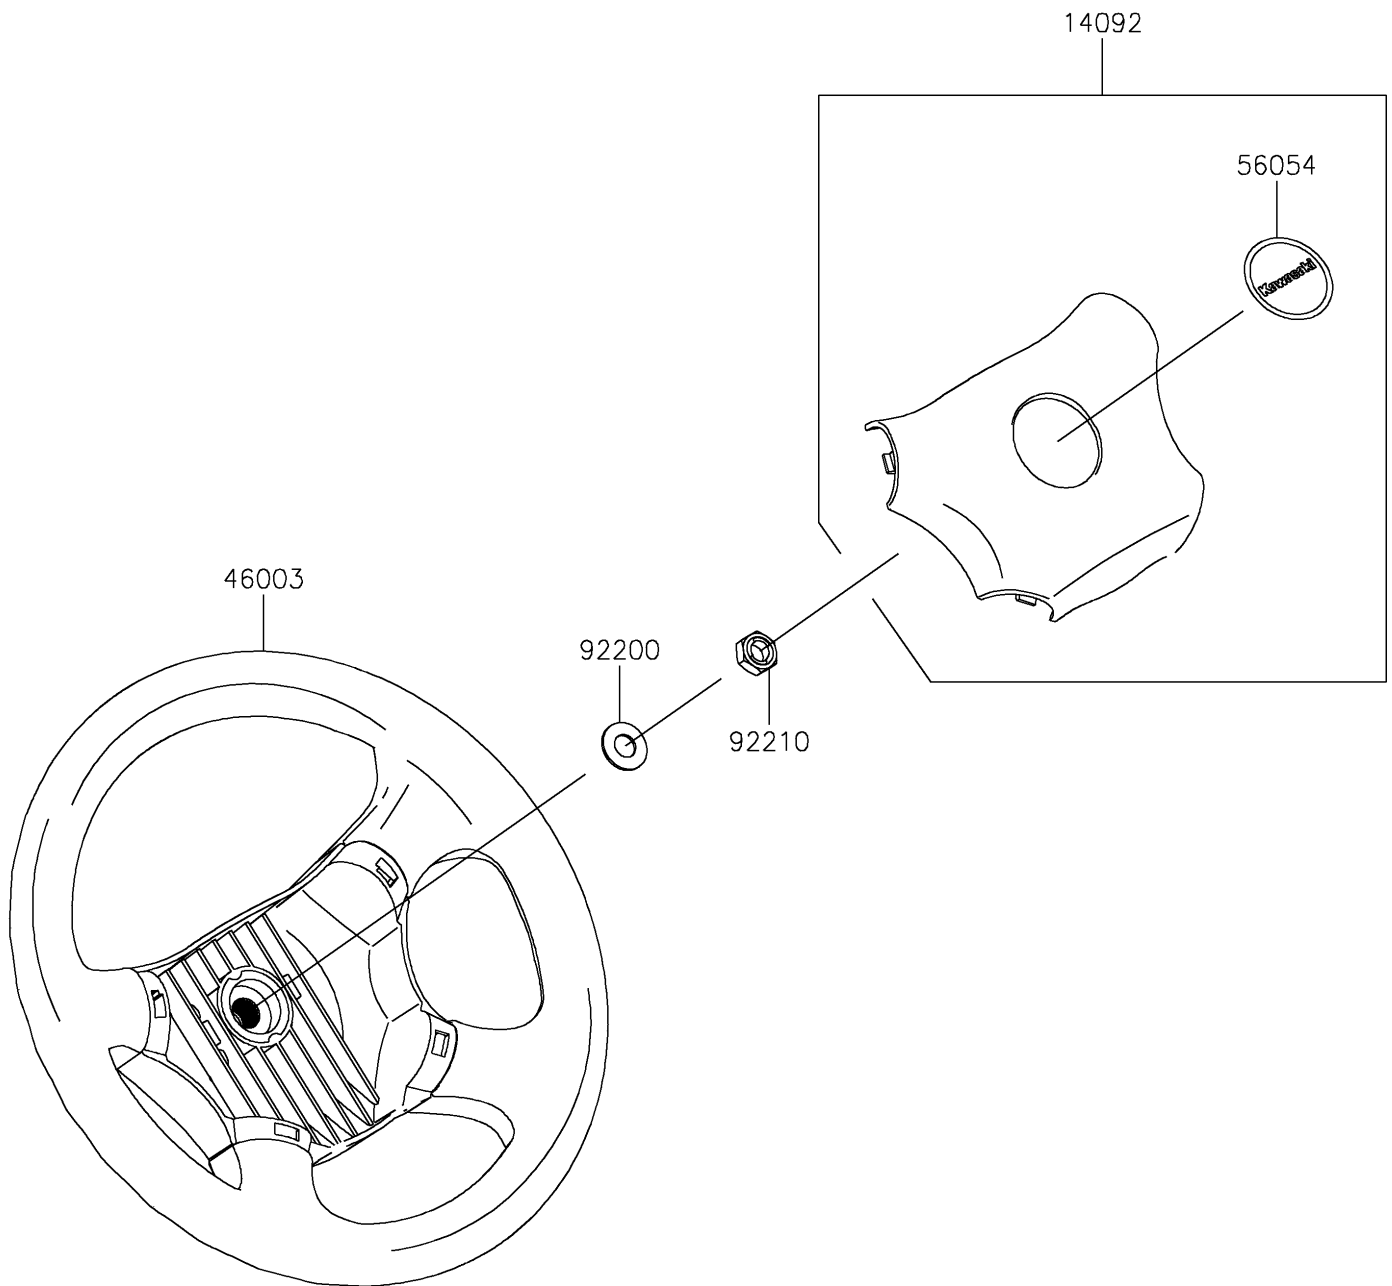

2020 MULE™ 4010 TRANS4x4® PARTS DIAGRAM

Steering Wheel

F2311

2020 MULE™ 4010 TRANS4x4® PARTS LIST

Steering Wheel

ITEM NAME	PART NUMBER	QUANTITY
COVER,HORN SWITCH (Ref # 14092)	14092-1029	1
HANDLE (Ref # 46003)	46003-0595	1
MARK,CENTER LOGO,KAWASAKI (Ref # 56054)	56054-1188	1
WASHER,12.1X25X1.6 (Ref # 92200)	92200-0455	1
NUT,LOCK,12MM (Ref # 92210)	92210-1249	1