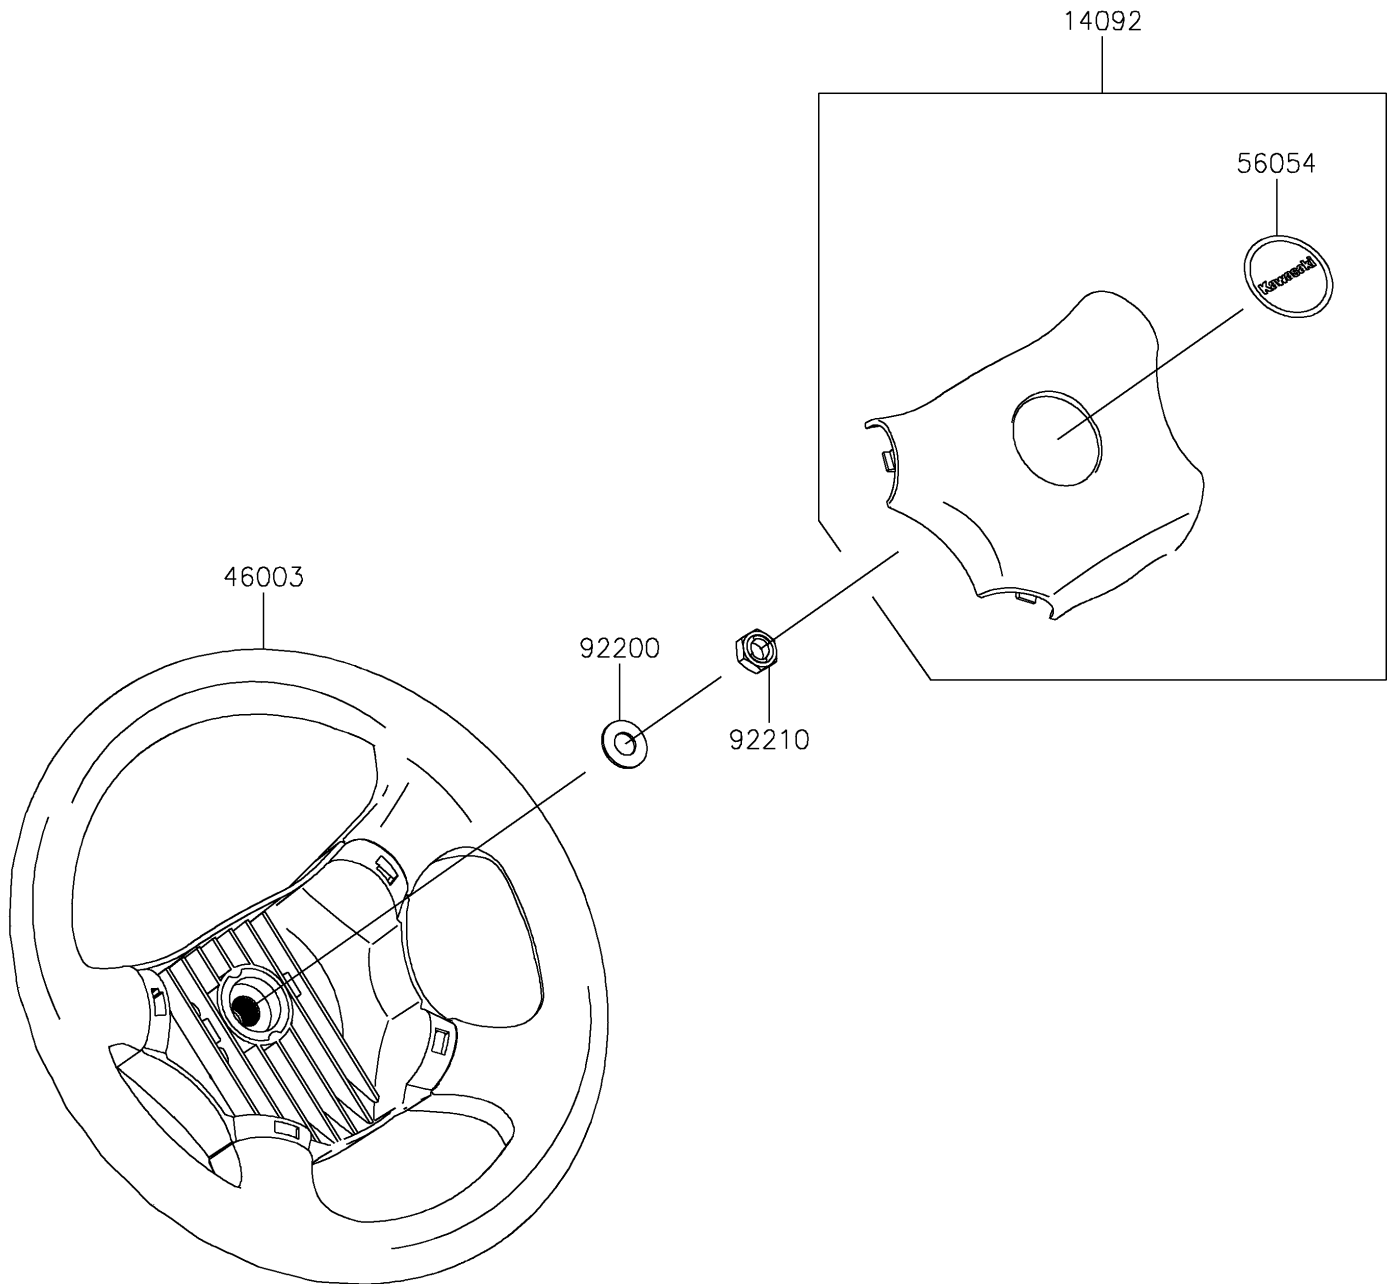

2020 MULE™ 4010 TRANS4x4® PARTS DIAGRAM

Steering Wheel

F2311

2020 MULE™ 4010 TRANS4x4® PARTS LIST

Steering Wheel

ITEM NAME	PART NUMBER	QUANTITY
COVER,HORN SWITCH (Ref # 14092)	14092-1029	1
HANDLE (Ref # 46003)	46003-0595	1
MARK,CENTER LOGO,KAWASAKI (Ref # 56054)	56054-1188	1
WASHER,12.1X25X1.6 (Ref # 92200)	92200-0455	1
NUT,LOCK,12MM (Ref # 92210)	92210-1249	1