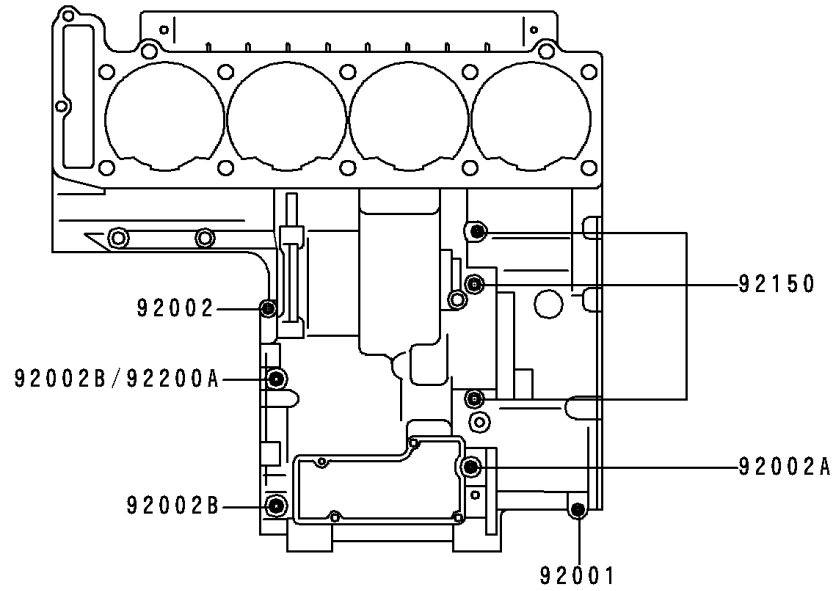

1999 ZRX1100 PARTS DIAGRAM

Crankcase Bolt Pattern

E1412

Upper Case

Lower Case

1999 ZRX1100 PARTS LIST

Crankcase Bolt Pattern

ITEM NAME	PART NUMBER	QUANTITY
BOLT,6X38 (Ref # 92001)	92001-1899	8
BOLT,6X55 (Ref # 92002)	92002-1054	1
BOLT,6X85 (Ref # 92002A)	92002-1306	1
BOLT,8X63 (Ref # 92002B)	92002-1308	2
BOLT,6X120 (Ref # 92002C)	92002-1654	3
BOLT,6X115 (Ref # 92150)	92150-1140	3
BOLT,9X90 (Ref # 92150A)	92150-1364	6
BOLT,9X140 (Ref # 92150B)	92150-1365	3
BOLT,7X38 (Ref # 92150C)	92150-1367	1
WASHER,9.5X18X1.2 (Ref # 92200)	92200-1037	3
WASHER,8.5X16X1.2 (Ref # 92200A)	92200-1063	1