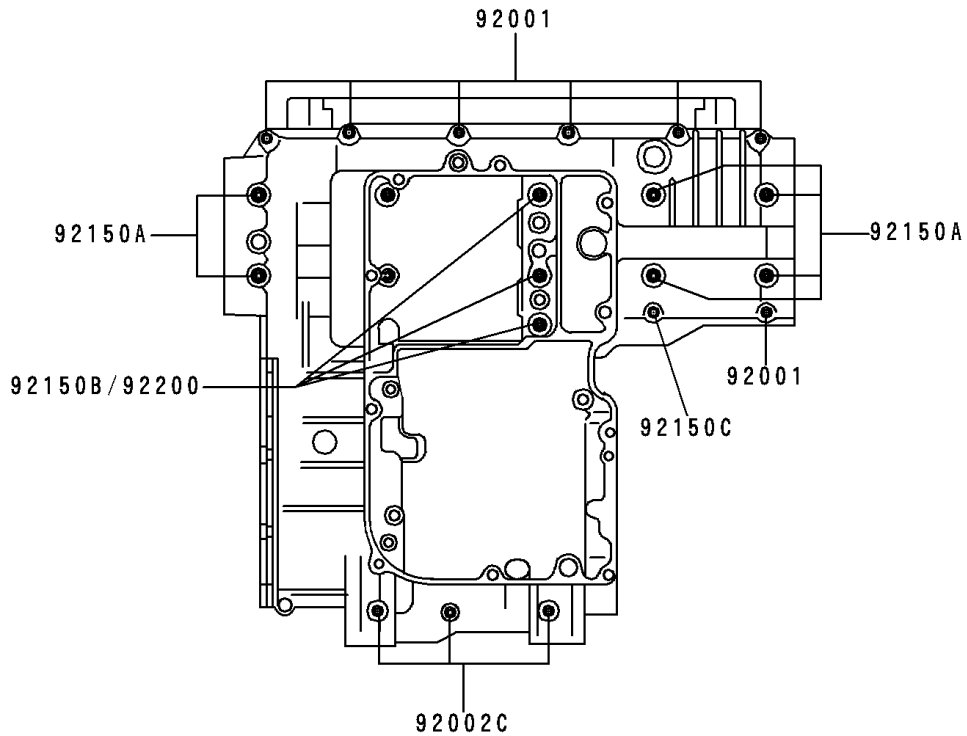

1999 ZRX1100 PARTS DIAGRAM

Crankcase Bolt Pattern

E1412

Upper Case

Lower Case

1999 ZRX1100 PARTS LIST

Crankcase Bolt Pattern

ITEM NAME	PART NUMBER	QUANTITY
BOLT,6X38 (Ref # 92001)	92001-1899	8
BOLT,6X55 (Ref # 92002)	92002-1054	1
BOLT,6X85 (Ref # 92002A)	92002-1306	1
BOLT,8X63 (Ref # 92002B)	92002-1308	2
BOLT,6X120 (Ref # 92002C)	92002-1654	3
BOLT,6X115 (Ref # 92150)	92150-1140	3
BOLT,9X90 (Ref # 92150A)	92150-1364	6
BOLT,9X140 (Ref # 92150B)	92150-1365	3
BOLT,7X38 (Ref # 92150C)	92150-1367	1
WASHER,9.5X18X1.2 (Ref # 92200)	92200-1037	3
WASHER,8.5X16X1.2 (Ref # 92200A)	92200-1063	1