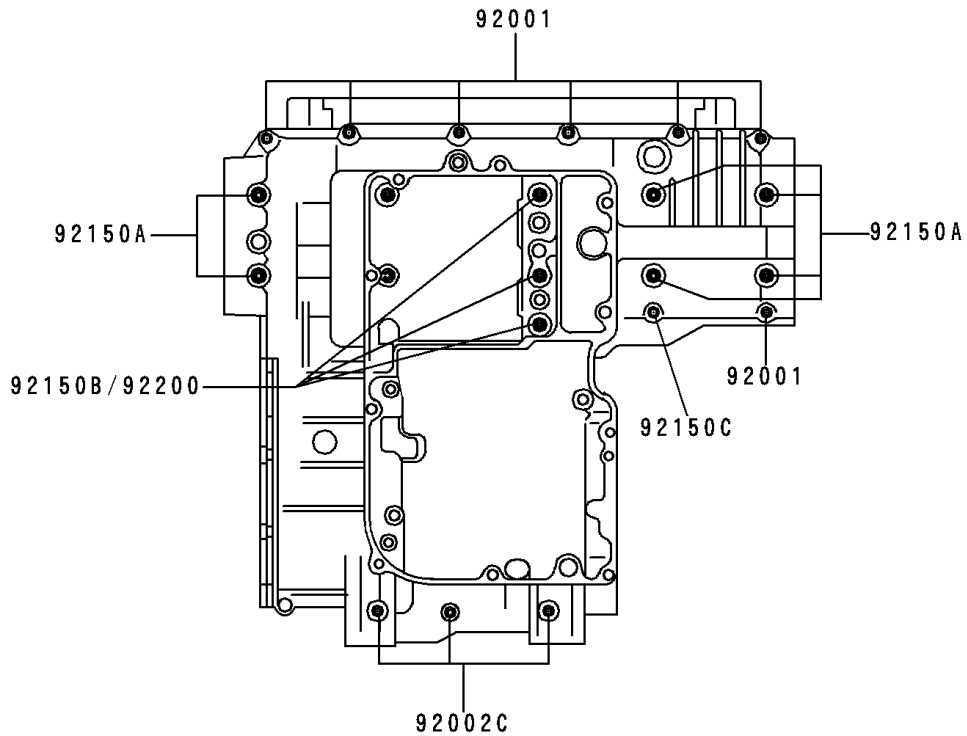

# 1999 ZRX1100 PARTS DIAGRAM

## Crankcase Bolt Pattern

E1412

Upper Case

Lower Case

## Crankcase Bolt Pattern

ITEM NAME	PART NUMBER	QUANTITY
BOLT,6X38 (Ref # 92001)	92001-1899	8
BOLT,6X55 (Ref # 92002)	92002-1054	1
BOLT,6X85 (Ref # 92002A)	92002-1306	1
BOLT,8X63 (Ref # 92002B)	92002-1308	2
BOLT,6X120 (Ref # 92002C)	92002-1654	3
BOLT,6X115 (Ref # 92150)	92150-1140	3
BOLT,9X90 (Ref # 92150A)	92150-1364	6
BOLT,9X140 (Ref # 92150B)	92150-1365	3
BOLT,7X38 (Ref # 92150C)	92150-1367	1
WASHER,9.5X18X1.2 (Ref # 92200)	92200-1037	3
WASHER,8.5X16X1.2 (Ref # 92200A)	92200-1063	1