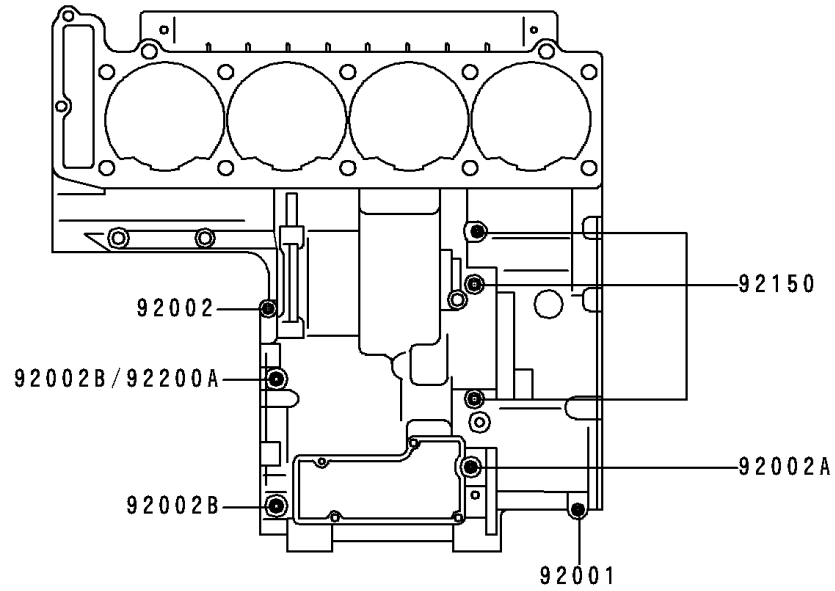

# 1999 ZRX1100 PARTS DIAGRAM

## Crankcase Bolt Pattern

E1412

Upper Case

Lower Case

## Crankcase Bolt Pattern

ITEM NAME	PART NUMBER	QUANTITY
BOLT,6X38 (Ref # 92001)	92001-1899	8
BOLT,6X55 (Ref # 92002)	92002-1054	1
BOLT,6X85 (Ref # 92002A)	92002-1306	1
BOLT,8X63 (Ref # 92002B)	92002-1308	2
BOLT,6X120 (Ref # 92002C)	92002-1654	3
BOLT,6X115 (Ref # 92150)	92150-1140	3
BOLT,9X90 (Ref # 92150A)	92150-1364	6
BOLT,9X140 (Ref # 92150B)	92150-1365	3
BOLT,7X38 (Ref # 92150C)	92150-1367	1
WASHER,9.5X18X1.2 (Ref # 92200)	92200-1037	3
WASHER,8.5X16X1.2 (Ref # 92200A)	92200-1063	1