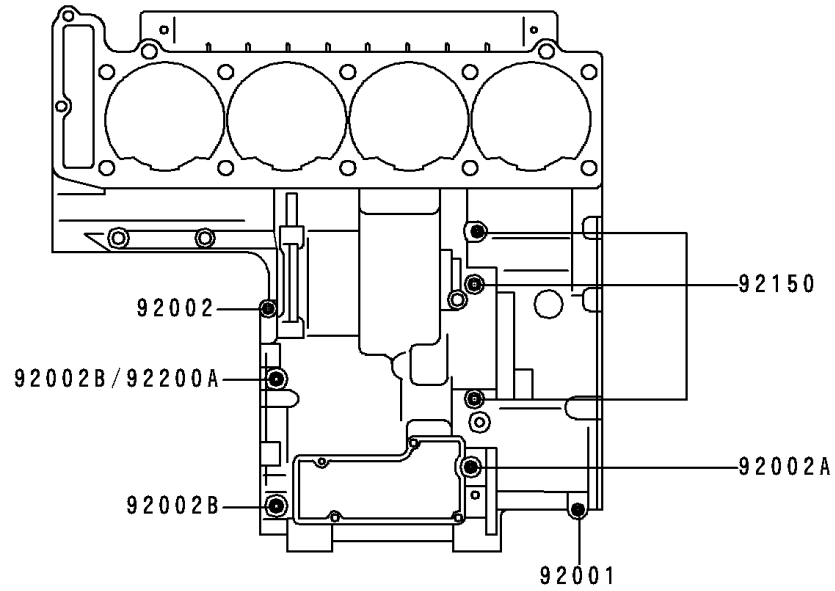

2000 ZRX1100 PARTS DIAGRAM

Crankcase Bolt Pattern

E1412

Upper Case

Lower Case

2000 ZRX1100 PARTS LIST

Crankcase Bolt Pattern

ITEM NAME	PART NUMBER	QUANTITY
BOLT,6X38 (Ref # 92001)	92001-1899	8
BOLT,6X55 (Ref # 92002)	92002-1054	1
BOLT,6X85 (Ref # 92002A)	92002-1306	1
BOLT,8X63 (Ref # 92002B)	92002-1308	2
BOLT,6X120 (Ref # 92002C)	92002-1654	3
BOLT,6X115 (Ref # 92150)	92150-1140	3
BOLT,9X90 (Ref # 92150A)	92150-1364	6
BOLT,9X140 (Ref # 92150B)	92150-1365	3
BOLT,7X38 (Ref # 92150C)	92150-1367	1
WASHER,9.5X18X1.2 (Ref # 92200)	92200-1037	3
WASHER,8.5X16X1.2 (Ref # 92200A)	92200-1063	1