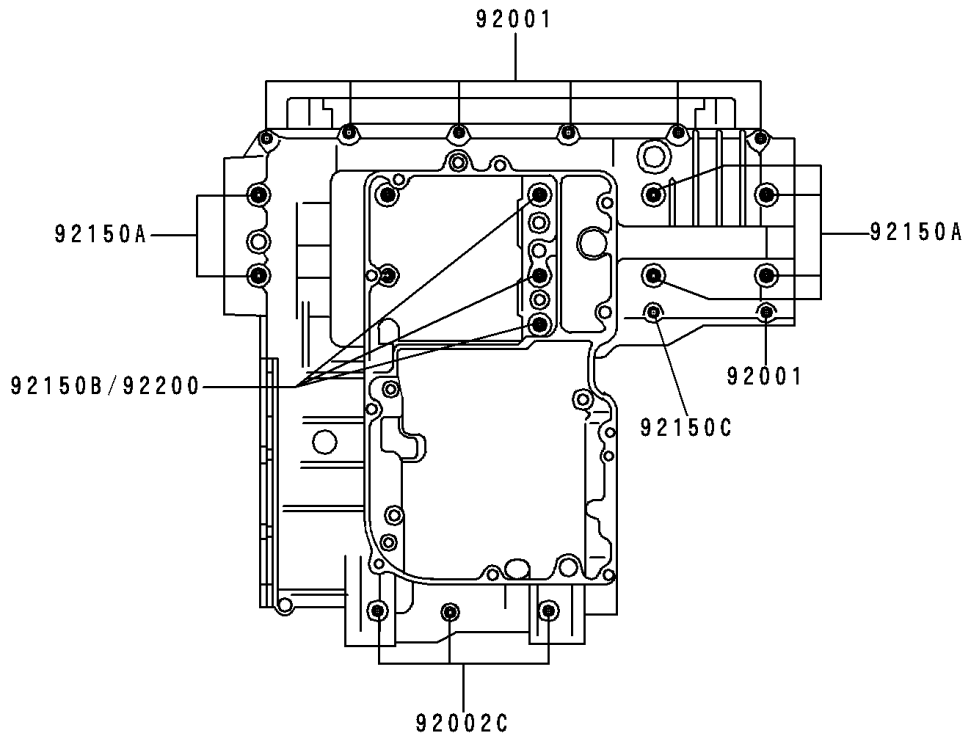

# 2000 ZRX1100 PARTS DIAGRAM

## Crankcase Bolt Pattern

E1412

Upper Case

Lower Case

### Crankcase Bolt Pattern

ITEM NAME	PART NUMBER	QUANTITY
BOLT,6X38 (Ref # 92001)	92001-1899	8
BOLT,6X55 (Ref # 92002)	92002-1054	1
BOLT,6X85 (Ref # 92002A)	92002-1306	1
BOLT,8X63 (Ref # 92002B)	92002-1308	2
BOLT,6X120 (Ref # 92002C)	92002-1654	3
BOLT,6X115 (Ref # 92150)	92150-1140	3
BOLT,9X90 (Ref # 92150A)	92150-1364	6
BOLT,9X140 (Ref # 92150B)	92150-1365	3
BOLT,7X38 (Ref # 92150C)	92150-1367	1
WASHER,9.5X18X1.2 (Ref # 92200)	92200-1037	3
WASHER,8.5X16X1.2 (Ref # 92200A)	92200-1063	1