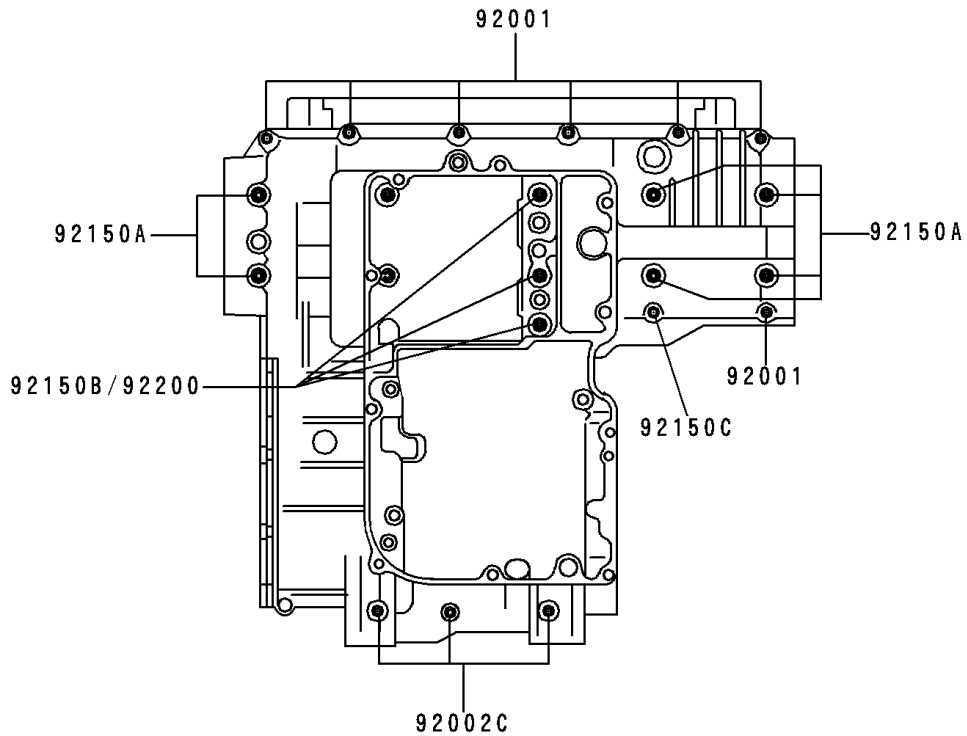

2000 ZRX1100 PARTS DIAGRAM

Crankcase Bolt Pattern

E1412

Upper Case

Lower Case

2000 ZRX1100 PARTS LIST

Crankcase Bolt Pattern

ITEM NAME	PART NUMBER	QUANTITY
BOLT,6X38 (Ref # 92001)	92001-1899	8
BOLT,6X55 (Ref # 92002)	92002-1054	1
BOLT,6X85 (Ref # 92002A)	92002-1306	1
BOLT,8X63 (Ref # 92002B)	92002-1308	2
BOLT,6X120 (Ref # 92002C)	92002-1654	3
BOLT,6X115 (Ref # 92150)	92150-1140	3
BOLT,9X90 (Ref # 92150A)	92150-1364	6
BOLT,9X140 (Ref # 92150B)	92150-1365	3
BOLT,7X38 (Ref # 92150C)	92150-1367	1
WASHER,9.5X18X1.2 (Ref # 92200)	92200-1037	3
WASHER,8.5X16X1.2 (Ref # 92200A)	92200-1063	1