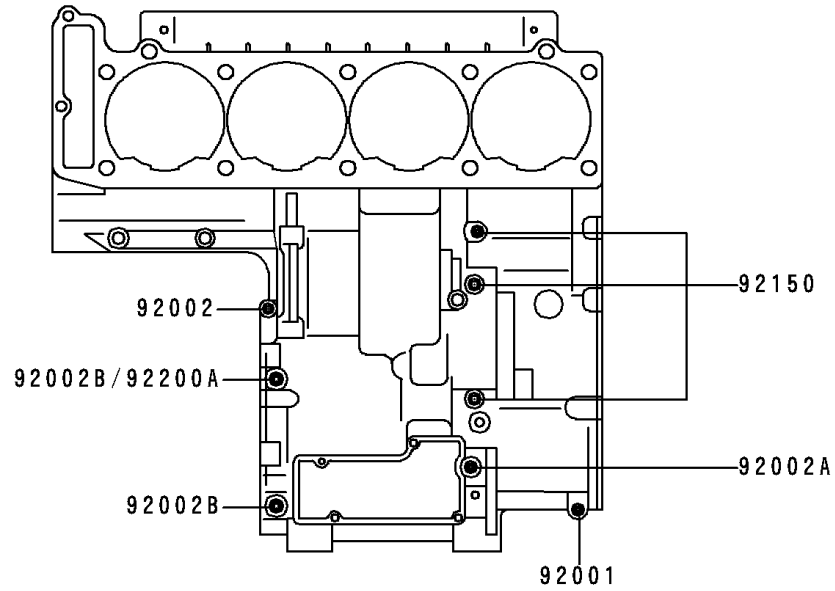

# 2000 ZRX1100 PARTS DIAGRAM

## Crankcase Bolt Pattern

E1412

Upper Case

Lower Case

### Crankcase Bolt Pattern

ITEM NAME	PART NUMBER	QUANTITY
BOLT,6X38 (Ref # 92001)	92001-1899	8
BOLT,6X55 (Ref # 92002)	92002-1054	1
BOLT,6X85 (Ref # 92002A)	92002-1306	1
BOLT,8X63 (Ref # 92002B)	92002-1308	2
BOLT,6X120 (Ref # 92002C)	92002-1654	3
BOLT,6X115 (Ref # 92150)	92150-1140	3
BOLT,9X90 (Ref # 92150A)	92150-1364	6
BOLT,9X140 (Ref # 92150B)	92150-1365	3
BOLT,7X38 (Ref # 92150C)	92150-1367	1
WASHER,9.5X18X1.2 (Ref # 92200)	92200-1037	3
WASHER,8.5X16X1.2 (Ref # 92200A)	92200-1063	1