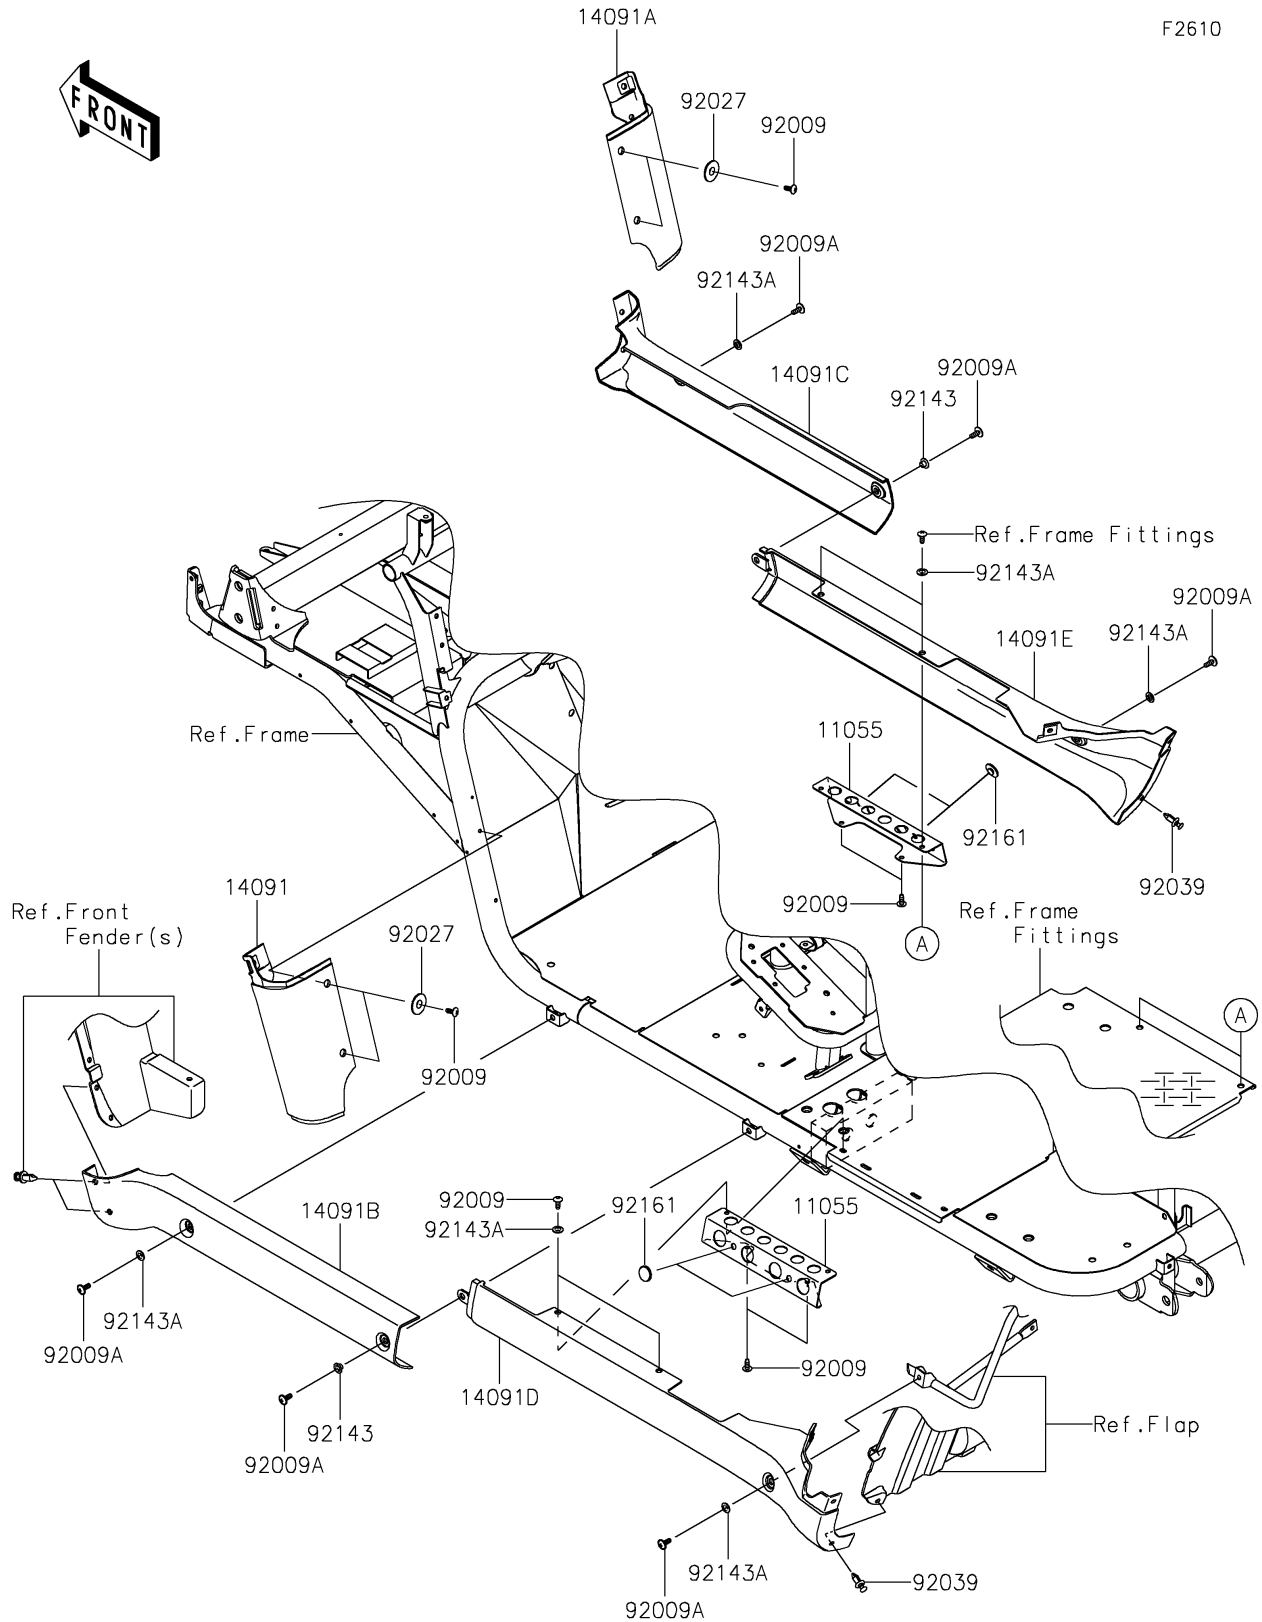

2020 MULE™ 4010 TRANS4x4® PARTS DIAGRAM

Side Covers/Chain Cover

F2610

2020 MULE™ 4010 TRANS4x4® PARTS LIST

Side Covers/Chain Cover

ITEM NAME	PART NUMBER	QUANTITY
BRACKET (Ref # 11055)	11055-0599	2
COVER,FR FENDER,LWR,LH,F.BLACK (Ref # 14091)	14091-0821-6Z	1
COVER,FR FENDER,LWR,RH,F.BLACK (Ref # 14091A)	14091-0822-6Z	1
COVER,SIDE STEP,FR,LH,F.BLACK (Ref # 14091B)	14091-0823-6Z	1
COVER,SIDE STEP,FR,RH,F.BLACK (Ref # 14091C)	14091-0824-6Z	1
COVER,SIDE STEP,RR,LH,F.BLACK (Ref # 14091D)	14091-0825-6Z	1
COVER,SIDE STEP,RR,RH,F.BLACK (Ref # 14091E)	14091-0826-6Z	1
SCREW,TAPPING,6X16 (Ref # 92009)	92009-1166	10
SCREW,6X16 (Ref # 92009A)	92009-1621	6
COLLAR,L=4.7 (Ref # 92027)	92027-1964	4
RIVET (Ref # 92039)	92039-0776	2
COLLAR (Ref # 92143)	92143-1057	2
COLLAR (Ref # 92143A)	92143-1087	8
DAMPER,RUBBER (Ref # 92161)	92161-1200	4