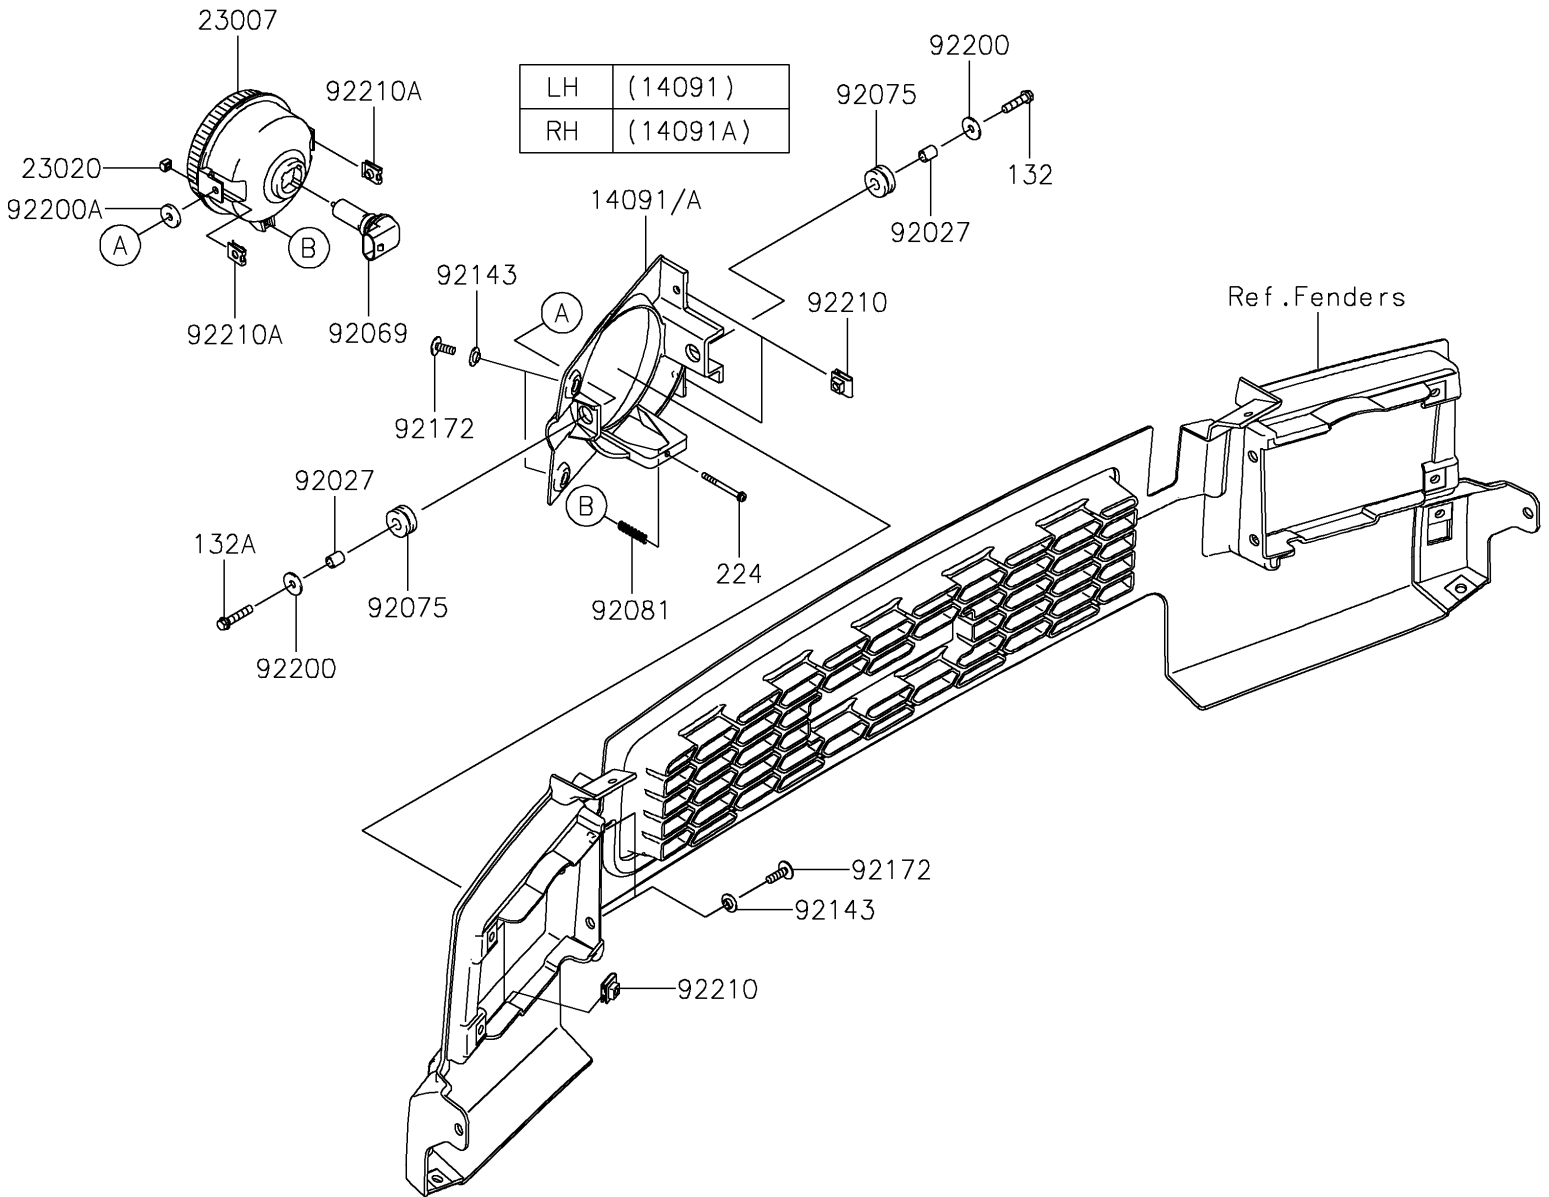

# 2020 MULE™ 4010 TRANS4x4® PARTS DIAGRAM

Headlight(s)

F2710

## 2020 MULE™ 4010 TRANS4x4® PARTS LIST

### Headlight(s)

ITEM NAME	PART NUMBER	QUANTITY
COVER,HEAD LAMP,LH (Ref # 14091)	14091-0827	1
COVER,HEAD LAMP,RH (Ref # 14091A)	14091-0828	1
LENS-COMP,HEAD LAMP (Ref # 23007)	23007-0096	2
NUT,4MM,FOCUS ADJUST (Ref # 23020)	23020-018	2
COLLAR,6.8X10X12 (Ref # 92027)	92027-162	4
BULB,12V 35/35W (Ref # 92069)	92069-0019	2
DAMPER,10X24X12 (Ref # 92075)	92075-1690	4
SPRING,FOCUS ADJUST (Ref # 92081)	92081-1896	2
COLLAR (Ref # 92143)	92143-1087	8
SCREW,TAPPING,6X20 (Ref # 92172)	92172-0488	8
WASHER,6.5X20X1.6 (Ref # 92200)	92200-0283	4
WASHER,6.5X20X3.2 (Ref # 92200A)	92200-0359	2
NUT,LEAF SPRING,6MM (Ref # 92210)	92210-0624	8
NUT (Ref # 92210A)	92210-1125	4
BOLT-FLANGED-SMALL,6X25 (Ref # 132)	132BA0625	2
BOLT-FLANGED-SMALL,6X30 (Ref # 132A)	132BA0630	2
SCREW-PAN-WP-CROS,4X45 (Ref # 224)	224AA0445	2