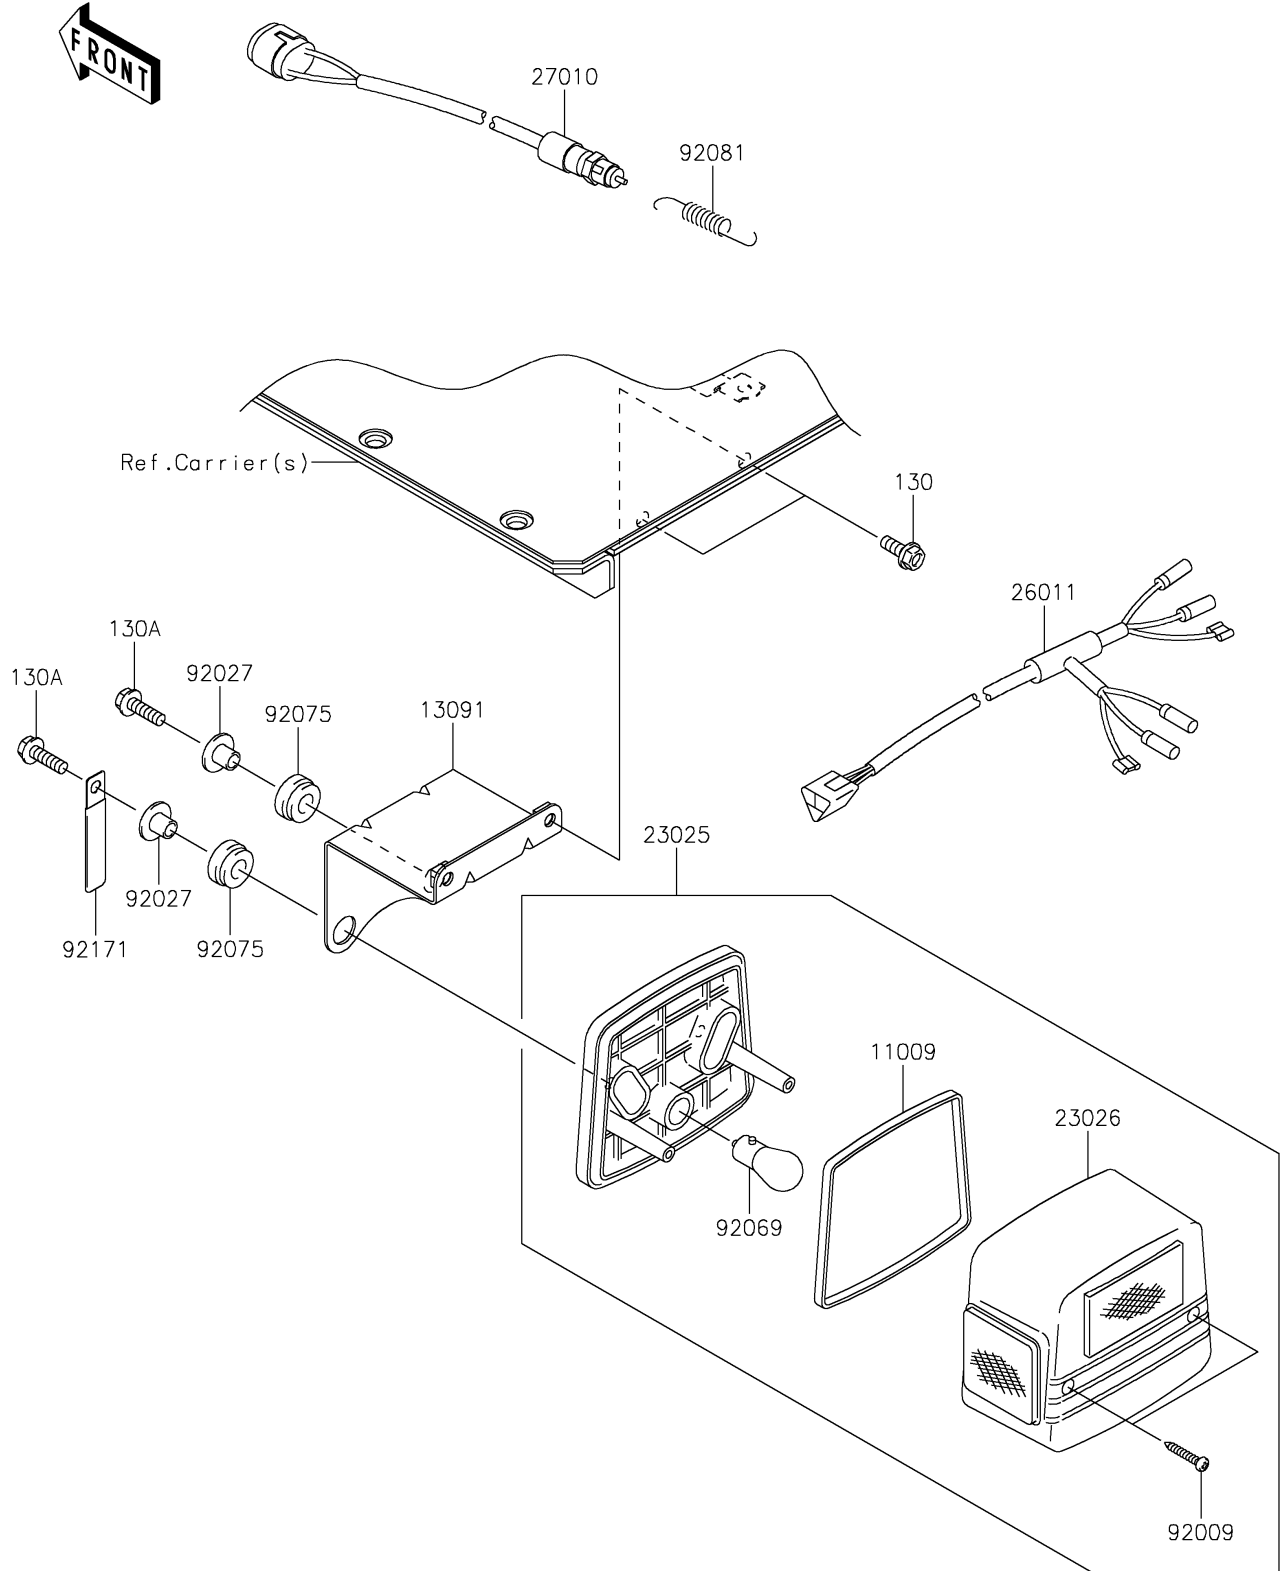

2020 MULE™ 4010 TRANS4x4® PARTS DIAGRAM

Taillight(s)

F2720

2020 MULE™ 4010 TRANS4x4® PARTS LIST

Taillight(s)

ITEM NAME	PART NUMBER	QUANTITY
GASKET, TAIL LAMP (Ref # 11009)	11009-1215	2
HOLDER, TAIL LAMP (Ref # 13091)	13091-1743	2
LAMP-TAIL (Ref # 23025)	23025-1042	2
LENS, TAIL LAMP (Ref # 23026)	23026-1019	2
WIRE-LEAD (Ref # 26011)	26011-1756	1
SWITCH, BRAKE LAMP (Ref # 27010)	27010-1301	1
SCREW, TAPPING, 4X25 (Ref # 92009)	92009-1069	4
COLLAR, L=11.1 (Ref # 92027)	92027-194	4
BULB, 12V 21/5W (Ref # 92069)	92069-1011	2
DAMPER (Ref # 92075)	92075-277	4
SPRING, HOOK RETURN (Ref # 92081)	92081-1466	1
CLAMP, L=60 (Ref # 92171)	92171-0652	2
BOLT-FLANGED, 6X16 (Ref # 130)	130BA0616	4
BOLT-FLANGED, 6X20 (Ref # 130A)	130BA0620	4