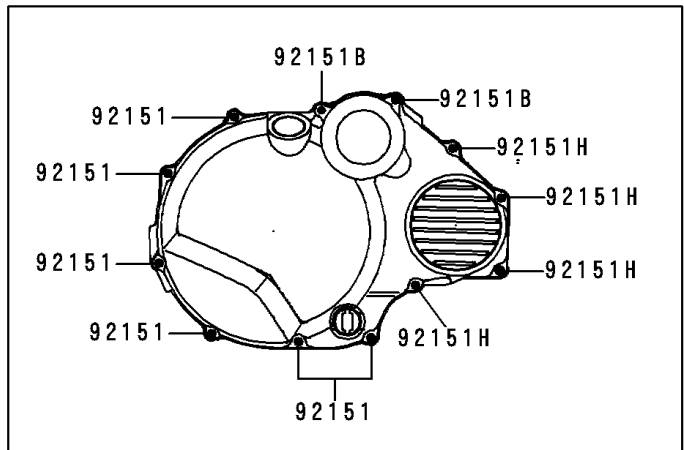

1999 ZRX1100 PARTS DIAGRAM

Engine Cover(s)

1999 ZRX1100 PARTS LIST

Engine Cover(s)

ITEM NAME	PART NUMBER	QUANTITY
BOLT-FLANGED (Ref # 130)	130S0614	3
GASKET,CLUTCH COVER (Ref # 11009)	11009-1860	1
GASKET,TRANSMISSION COVER (Ref # 11009A)	11009-1982	1
GASKET,PULSING COVER (Ref # 11060)	11060-1695	1
SWITCH-COMP,NEUTRAL (Ref # 13151)	13151-1080	1
PLATE (Ref # 13270)	13270-1765	1
PLATE (Ref # 13270A)	13270-1771	1
PLATE,TRANSMISSION (Ref # 13270B)	13270-1911	1
COVER-CHAIN (Ref # 14026)	14026-1249	1
COVER-CLUTCH (Ref # 14032)	14032-1457	1
COVER,RELEASE (Ref # 14090)	14090-1777	1
COVER,PULSING (Ref # 14090A)	14090-1786	1
COVER,TRANSMISSION (Ref # 14090B)	14090-1877	1
CAP-OIL FILLER (Ref # 16115)	16115-1009	1
PIPE,CLUTCH COVER (Ref # 32033)	32033-1204	1
GAUGE,OIL LEVEL (Ref # 52005)	52005-1009	1
LABEL-MANUAL,OIL CAPACITY (Ref # 56033)	56033-1073	1
BOLT,BANJO,8X20 (Ref # 92001)	92001-1855	1
BOLT,6X20 (Ref # 92002)	92002-1343	1
BOLT,6X25 (Ref # 92002A)	92002-1344	3
BOLT,6X10 (Ref # 92002B)	92002-1449	4
BOLT,6X10 (Ref # 92002C)	92002-1541	5
CLAMP,WIRING HARNESS,L=60 (Ref # 92037)	92037-1069	1
PIN,DOWEL,6.3X8X14 (Ref # 92042)	92042-007	4
SEAL-OIL,SD-8187 (Ref # 92049)	92049-1017	1
SEAL-OIL,AE2343F0 (Ref # 92049A)	92049-1070	1
SEAL-OIL,TB13205 (Ref # 92049B)	92049-1186	1
RING-O,31.5X2.6 (Ref # 92055)	92055-049	1
GASKET,10.5X16X1,DRAIN PLUG (Ref # 92065)	92065-058	1

1999 ZRX1100 PARTS LIST

Engine Cover(s)

ITEM NAME	PART NUMBER	QUANTITY
BOLT,6X25 (Ref # 92151)	92151-1130	7
BOLT,6X40 (Ref # 92151A)	92151-1131	2
BOLT,6X55 (Ref # 92151B)	92151-1132	2
BOLT,6X30 (Ref # 92151C)	92151-1134	5
BOLT,6X35 (Ref # 92151D)	92151-1135	2
BOLT,6X65 (Ref # 92151E)	92151-1199	1
BOLT,6X80 (Ref # 92151F)	92151-1200	1
BOLT,6X30 (Ref # 92151G)	92151-1201	2
BOLT,6X40 (Ref # 92151H)	92151-1202	4
DAMPER (Ref # 92160)	92160-1812	1
DAMPER (Ref # 92160A)	92160-1819	1
BOLT-FLANGED-SMALL (Ref # 132)	132J0620	2
BOLT-FLANGED-SMALL (Ref # 132A)	132J0650	2
SCREW-PAN-CROS (Ref # 220)	220B0510	1