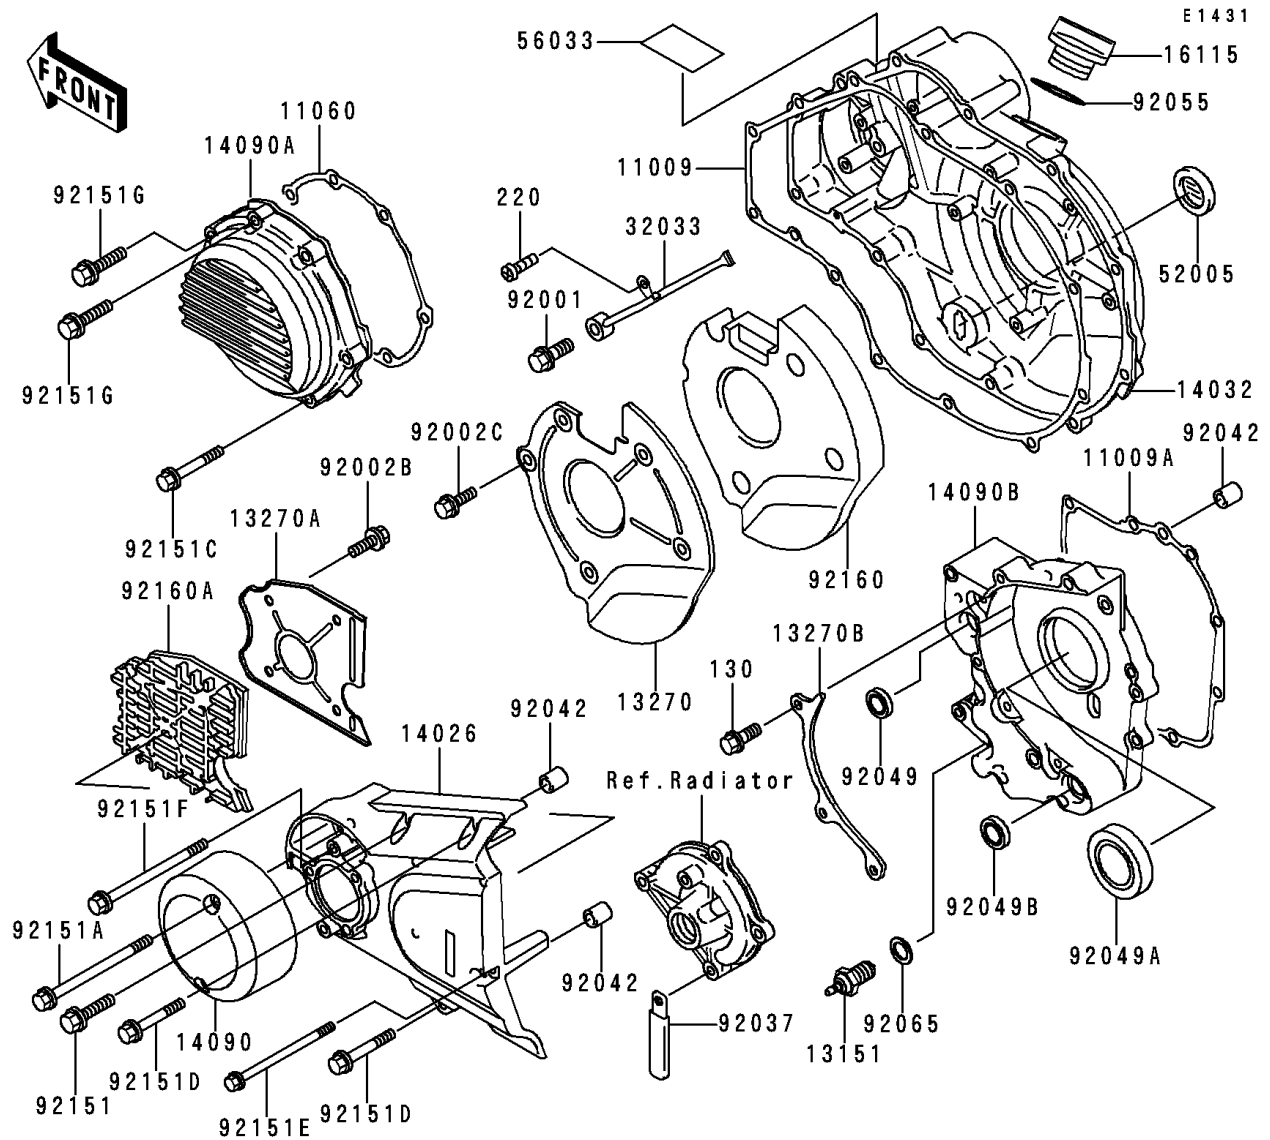

1999 ZRX1100 PARTS DIAGRAM

Engine Cover(s)

1999 ZRX1100 PARTS LIST

Engine Cover(s)

ITEM NAME	PART NUMBER	QUANTITY
BOLT-FLANGED (Ref # 130)	130S0614	3
GASKET,CLUTCH COVER (Ref # 11009)	11009-1860	1
GASKET,TRANSMISSION COVER (Ref # 11009A)	11009-1982	1
GASKET,PULSING COVER (Ref # 11060)	11060-1695	1
SWITCH-COMP,NEUTRAL (Ref # 13151)	13151-1080	1
PLATE (Ref # 13270)	13270-1765	1
PLATE (Ref # 13270A)	13270-1771	1
PLATE,TRANSMISSION (Ref # 13270B)	13270-1911	1
COVER-CHAIN (Ref # 14026)	14026-1249	1
COVER-CLUTCH (Ref # 14032)	14032-1457	1
COVER,RELEASE (Ref # 14090)	14090-1777	1
COVER,PULSING (Ref # 14090A)	14090-1786	1
COVER,TRANSMISSION (Ref # 14090B)	14090-1877	1
CAP-OIL FILLER (Ref # 16115)	16115-1009	1
PIPE,CLUTCH COVER (Ref # 32033)	32033-1204	1
GAUGE,OIL LEVEL (Ref # 52005)	52005-1009	1
LABEL-MANUAL,OIL CAPACITY (Ref # 56033)	56033-1073	1
BOLT,BANJO,8X20 (Ref # 92001)	92001-1855	1
BOLT,6X20 (Ref # 92002)	92002-1343	1
BOLT,6X25 (Ref # 92002A)	92002-1344	3
BOLT,6X10 (Ref # 92002B)	92002-1449	4
BOLT,6X10 (Ref # 92002C)	92002-1541	5
CLAMP,WIRING HARNESS,L=60 (Ref # 92037)	92037-1069	1
PIN,DOWEL,6.3X8X14 (Ref # 92042)	92042-007	4
SEAL-OIL,SD-8187 (Ref # 92049)	92049-1017	1
SEAL-OIL,AE2343F0 (Ref # 92049A)	92049-1070	1
SEAL-OIL,TB13205 (Ref # 92049B)	92049-1186	1
RING-O,31.5X2.6 (Ref # 92055)	92055-049	1
GASKET,10.5X16X1,DRAIN PLUG (Ref # 92065)	92065-058	1

1999 ZRX1100 PARTS LIST

Engine Cover(s)

ITEM NAME	PART NUMBER	QUANTITY
BOLT,6X25 (Ref # 92151)	92151-1130	7
BOLT,6X40 (Ref # 92151A)	92151-1131	2
BOLT,6X55 (Ref # 92151B)	92151-1132	2
BOLT,6X30 (Ref # 92151C)	92151-1134	5
BOLT,6X35 (Ref # 92151D)	92151-1135	2
BOLT,6X65 (Ref # 92151E)	92151-1199	1
BOLT,6X80 (Ref # 92151F)	92151-1200	1
BOLT,6X30 (Ref # 92151G)	92151-1201	2
BOLT,6X40 (Ref # 92151H)	92151-1202	4
DAMPER (Ref # 92160)	92160-1812	1
DAMPER (Ref # 92160A)	92160-1819	1
BOLT-FLANGED-SMALL (Ref # 132)	132J0620	2
BOLT-FLANGED-SMALL (Ref # 132A)	132J0650	2
SCREW-PAN-CROS (Ref # 220)	220B0510	1