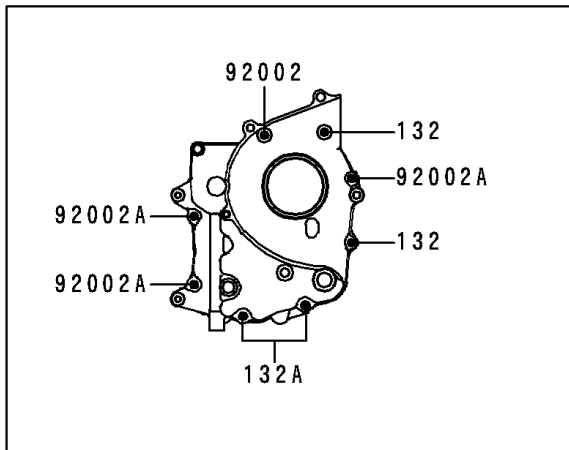

1999 ZRX1100 PARTS DIAGRAM

Engine Cover(s)

1999 ZRX1100 PARTS LIST

Engine Cover(s)

ITEM NAME	PART NUMBER	QUANTITY
BOLT-FLANGED (Ref # 130)	130S0614	3
GASKET,CLUTCH COVER (Ref # 11009)	11009-1860	1
GASKET,TRANSMISSION COVER (Ref # 11009A)	11009-1982	1
GASKET,PULSING COVER (Ref # 11060)	11060-1695	1
SWITCH-COMP,NEUTRAL (Ref # 13151)	13151-1080	1
PLATE (Ref # 13270)	13270-1765	1
PLATE (Ref # 13270A)	13270-1771	1
PLATE,TRANSMISSION (Ref # 13270B)	13270-1911	1
COVER-CHAIN (Ref # 14026)	14026-1249	1
COVER-CLUTCH (Ref # 14032)	14032-1457	1
COVER,RELEASE (Ref # 14090)	14090-1777	1
COVER,PULSING (Ref # 14090A)	14090-1786	1
COVER,TRANSMISSION (Ref # 14090B)	14090-1877	1
CAP-OIL FILLER (Ref # 16115)	16115-1009	1
PIPE,CLUTCH COVER (Ref # 32033)	32033-1204	1
GAUGE,OIL LEVEL (Ref # 52005)	52005-1009	1
LABEL-MANUAL,OIL CAPACITY (Ref # 56033)	56033-1073	1
BOLT,BANJO,8X20 (Ref # 92001)	92001-1855	1
BOLT,6X20 (Ref # 92002)	92002-1343	1
BOLT,6X25 (Ref # 92002A)	92002-1344	3
BOLT,6X10 (Ref # 92002B)	92002-1449	4
BOLT,6X10 (Ref # 92002C)	92002-1541	5
CLAMP,WIRING HARNESS,L=60 (Ref # 92037)	92037-1069	1
PIN,DOWEL,6.3X8X14 (Ref # 92042)	92042-007	4
SEAL-OIL,SD-8187 (Ref # 92049)	92049-1017	1
SEAL-OIL,AE2343F0 (Ref # 92049A)	92049-1070	1
SEAL-OIL,TB13205 (Ref # 92049B)	92049-1186	1
RING-O,31.5X2.6 (Ref # 92055)	92055-049	1
GASKET,10.5X16X1,DRAIN PLUG (Ref # 92065)	92065-058	1

1999 ZRX1100 PARTS LIST

Engine Cover(s)

ITEM NAME	PART NUMBER	QUANTITY
BOLT,6X25 (Ref # 92151)	92151-1130	7
BOLT,6X40 (Ref # 92151A)	92151-1131	2
BOLT,6X55 (Ref # 92151B)	92151-1132	2
BOLT,6X30 (Ref # 92151C)	92151-1134	5
BOLT,6X35 (Ref # 92151D)	92151-1135	2
BOLT,6X65 (Ref # 92151E)	92151-1199	1
BOLT,6X80 (Ref # 92151F)	92151-1200	1
BOLT,6X30 (Ref # 92151G)	92151-1201	2
BOLT,6X40 (Ref # 92151H)	92151-1202	4
DAMPER (Ref # 92160)	92160-1812	1
DAMPER (Ref # 92160A)	92160-1819	1
BOLT-FLANGED-SMALL (Ref # 132)	132J0620	2
BOLT-FLANGED-SMALL (Ref # 132A)	132J0650	2
SCREW-PAN-CROS (Ref # 220)	220B0510	1