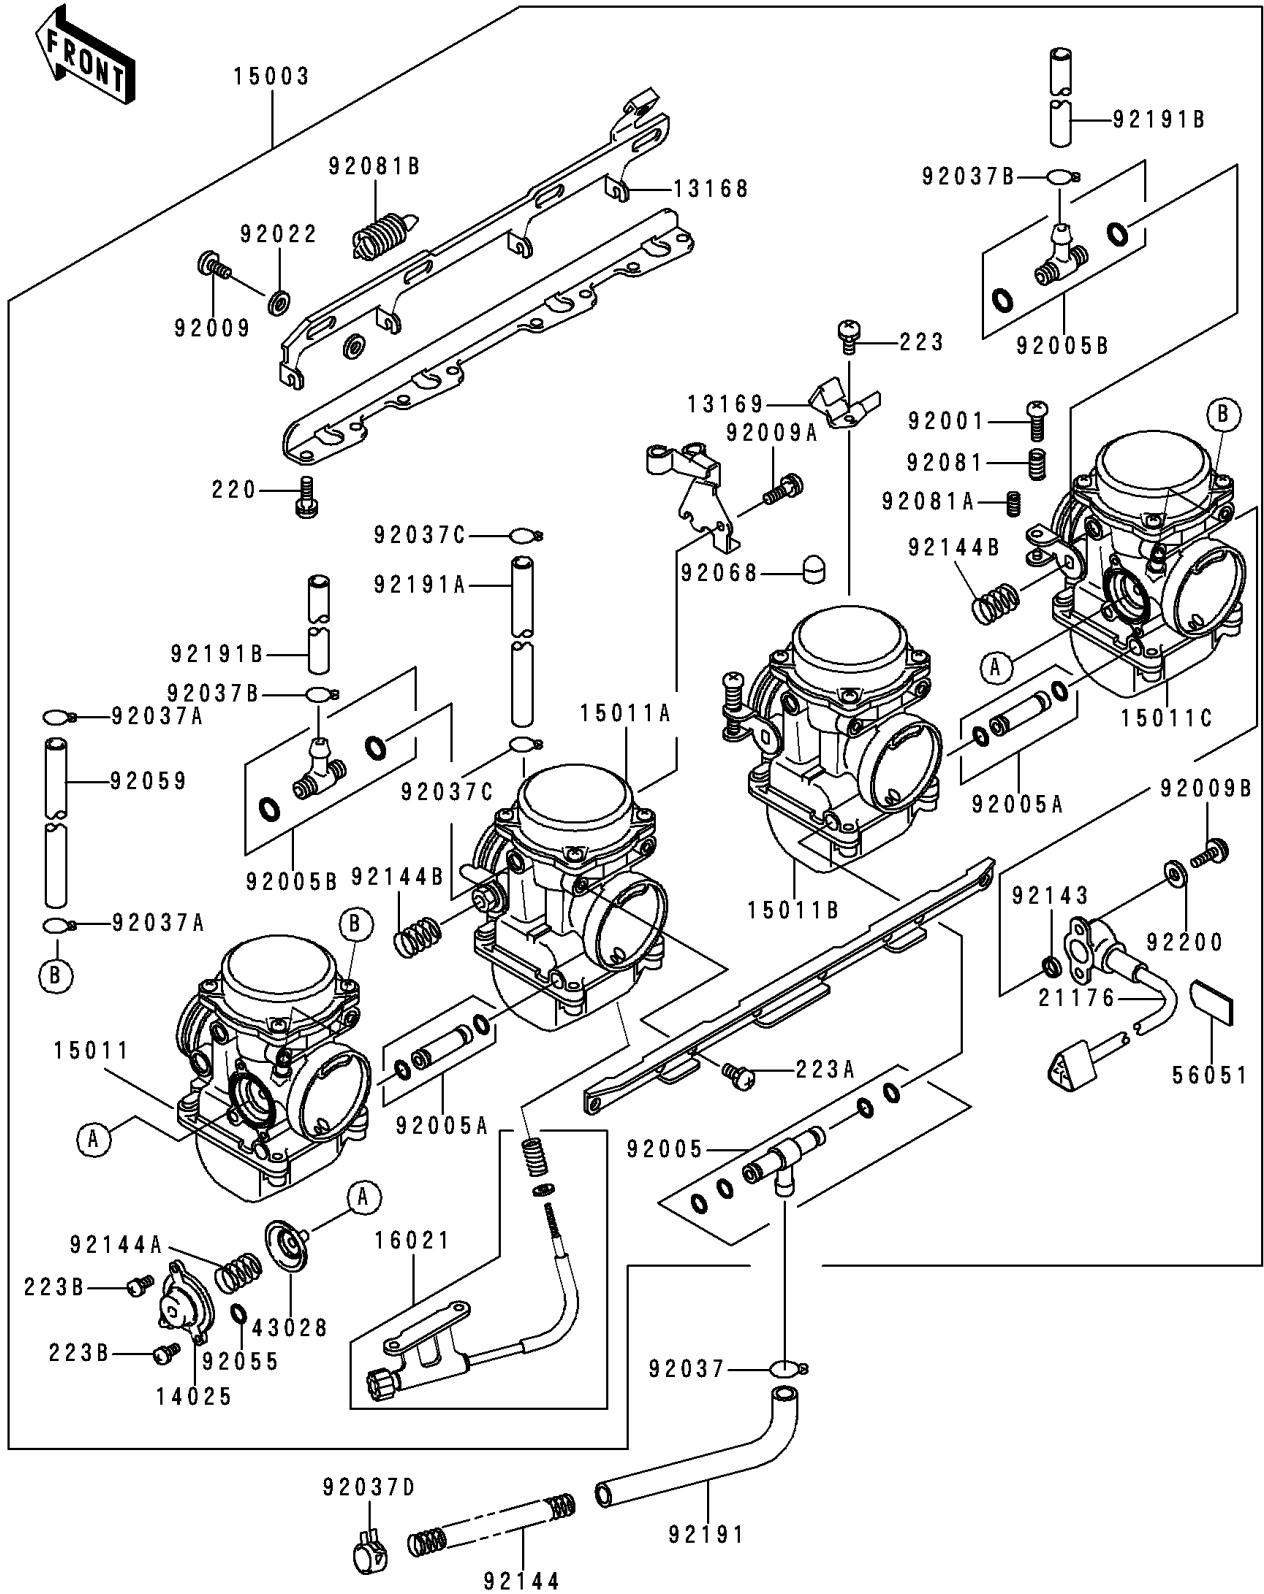

1999 ZRX1100 PARTS DIAGRAM

Carburetor

E1611

1999 ZRX1100 PARTS LIST

Carburetor

ITEM NAME	PART NUMBER	QUANTITY
SCREW-PAN-CROS,6X16 (Ref # 220)	220B0616	8
LEVER,STARTER (Ref # 13168)	13168-1245	1
PLATE,STARTER CABLE (Ref # 13169)	13169-1871	1
COVER,AIR CUT VALVE (Ref # 14025)	14025-1903	2
CARBURETOR-ASSY (Ref # 15003)	15003-1460	1
CARBURETOR,LH,OUTSIDE (Ref # 15011)	15011-1615	1
CARBURETOR,LH,INSIDE (Ref # 15011A)	15011-1616	1
CARBURETOR,RH,INSIDE (Ref # 15011B)	15011-1617	1
CARBURETOR,RH,OUTSIDE (Ref # 15011C)	15011-1618	1
SCREW-THROTTLE STOP (Ref # 16021)	16021-1204	1
SENSOR (Ref # 21176)	21176-1073	1
DIAPHRAGM (Ref # 43028)	43028-1084	2
MARK,K-TRIC (Ref # 56051)	56051-1480	1
BOLT,THROTTLE ADJUST (Ref # 92001)	92001-1998	3
FITTING (Ref # 92005)	92005-1288	1
FITTING (Ref # 92005A)	92005-1310	2
FITTING (Ref # 92005B)	92005-1314	2
SCREW (Ref # 92009)	92009-1262	3
SCREW,5X10 (Ref # 92009A)	92009-1365	1
SCREW (Ref # 92009B)	92009-1781	2
WASHER,6.1X11X0.8,POLYACETAL (Ref # 92022)	92022-1199	6
CLAMP,HOSE (Ref # 92037)	92037-1104	1
CLAMP,TUBE (Ref # 92037A)	92037-1142	4
CLAMP,FUEL TAP HOSE (Ref # 92037B)	92037-1185	2
CLAMP,TUBE (Ref # 92037C)	92037-1201	2
CLAMP (Ref # 92037D)	92037-2082	1
RING-O (Ref # 92055)	92055-1245	2
TUBE,3.5X6.5X180 (Ref # 92059)	92059-1140	2
PLUG,12X25 (Ref # 92068)	92068-006	1

1999 ZRX1100 PARTS LIST

Carburetor

ITEM NAME	PART NUMBER	QUANTITY
SPRING,THROTTLE ADJUST UPP (Ref # 92081)	92081-1620	3
SPRING,THROTTLE ADJUST LWR (Ref # 92081A)	92081-1621	3
SPRING,STARTER LEVER (Ref # 92081B)	92081-1762	1
COLLAR (Ref # 92143)	92143-1907	1
SPRING,FUEL TUBE (Ref # 92144)	92144-1874	1
SPRING (Ref # 92144A)	92144-1885	2
SPRING,THROTTLE ADJUST CNT (Ref # 92144B)	92144-1986	2
TUBE,FUEL (Ref # 92191)	92191-1007	1
TUBE (Ref # 92191A)	92191-1017	1
TUBE,AIR VENT (Ref # 92191B)	92191-1118	2
WASHER (Ref # 92200)	92200-1369	2
SCREW-PAN-WS-CROS (Ref # 223)	223C0420	1
SCREW-PAN-WS-CROS (Ref # 223A)	223C0510	8
SCREW-PAN-WS-CROS (Ref # 223B)	223D0408	4