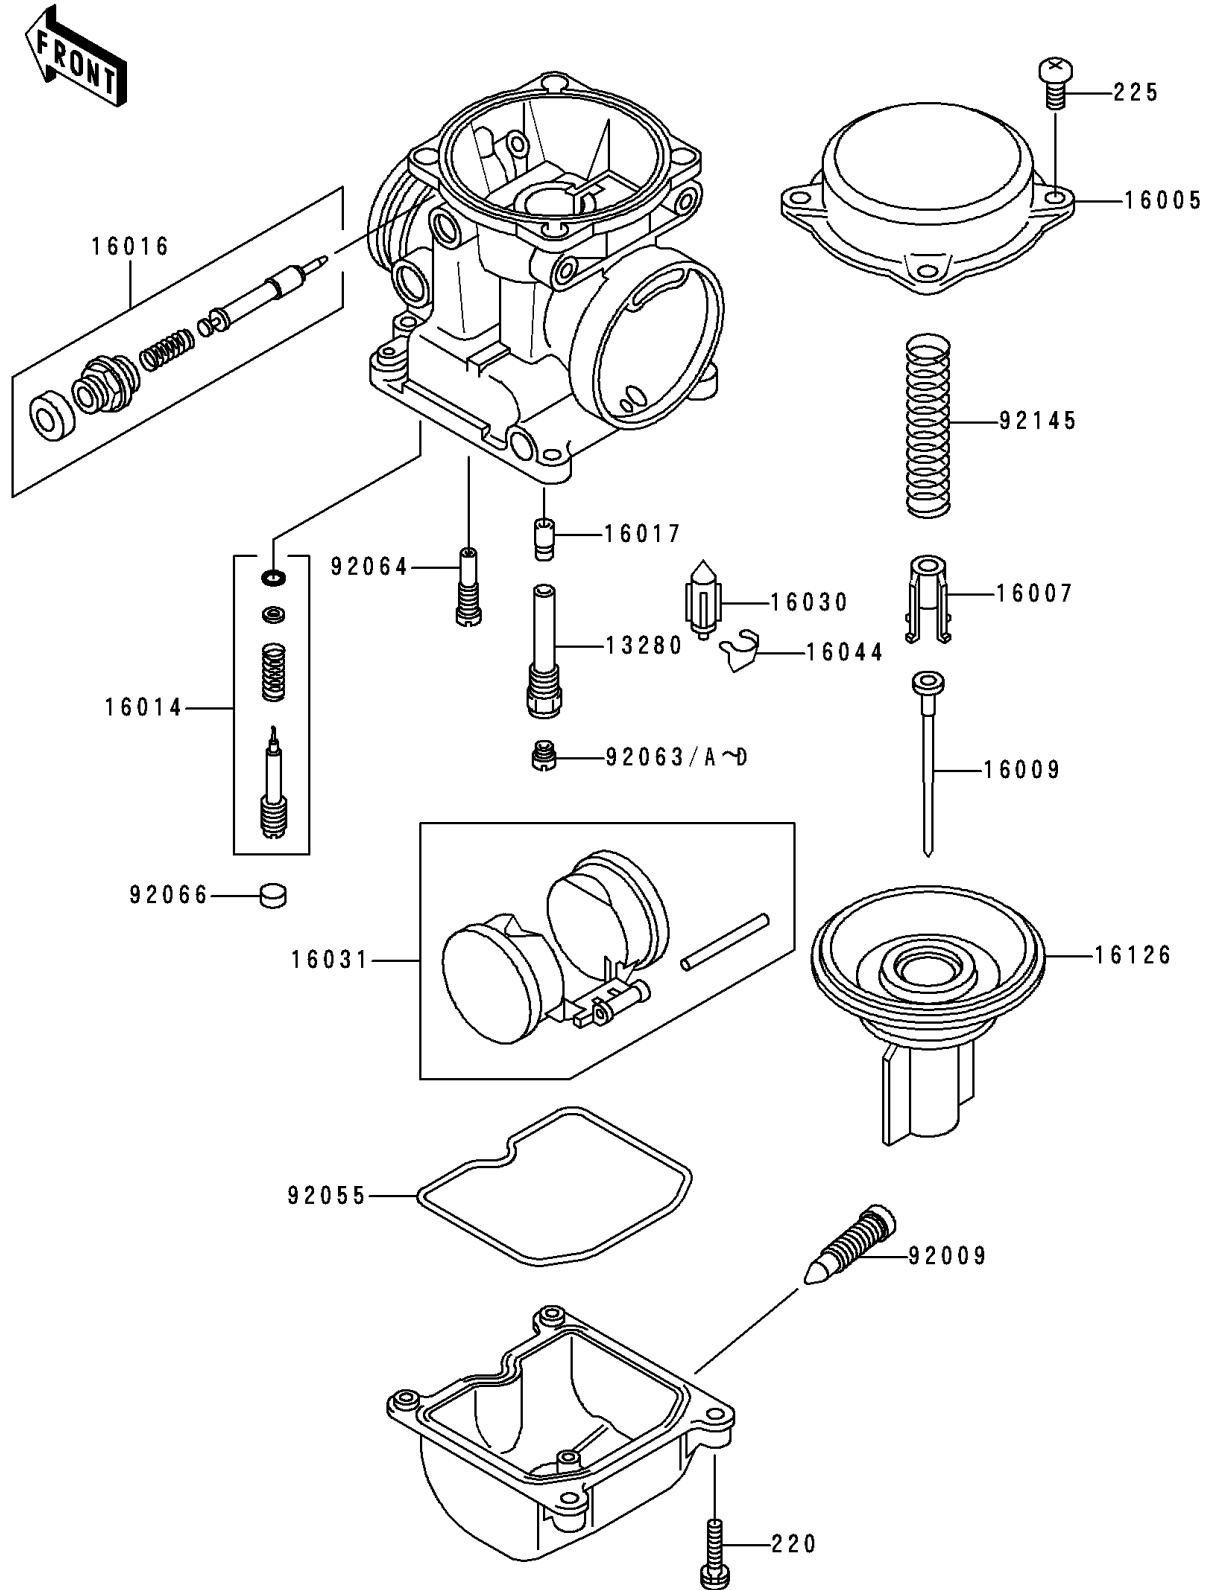

# 1999 ZRX1100 PARTS DIAGRAM

Carburetor Parts

E1612

# 1999 ZRX1100 PARTS LIST

## Carburetor Parts

ITEM NAME	PART NUMBER	QUANTITY
SCREW-PAN-CROS (Ref # 220)	220D0414	16
SCREW-PAN-WSP-CROS (Ref # 225)	225C0418	15
HOLDER,NEEDLE JET (Ref # 13280)	13280-1054	4
TOP-CHAMBER,MIXING (Ref # 16005)	16005-1054	4
SEAT-SPRING,VALVE (Ref # 16007)	16007-1117	4
NEEDLE-JET,N3RK (Ref # 16009)	16009-1944	4
SCREW-PILOT AIR (Ref # 16014)	16014-1080	4
PLUNGER,STARTER (Ref # 16016)	16016-1090	4
JET-NEEDLE (Ref # 16017)	16017-1265	4
VALVE-FLOAT (Ref # 16030)	16030-1057	4
FLOAT (Ref # 16031)	16031-1077	4
CLAMP,FLOAT VALVE (Ref # 16044)	16044-007	4
VALVE,VACUUM (Ref # 16126)	16126-1338	4
SCREW,DRAIN,M6X0.75 (Ref # 92009)	92009-1551	4
RING-O,FLOAT CHAMBER (Ref # 92055)	92055-1222	4
JET-MAIN,#95 (Ref # 92063)	92063-1001	4
JET-MAIN,#90 (Ref # 92063A)	92063-1003	4
JET-MAIN,#92 (Ref # 92063B)	92063-1004	4
JET-MAIN,#98 (Ref # 92063C)	92063-1005	4
JET-MAIN,#100 (Ref # 92063D)	92063-1008	4
JET-PILOT,#35 (Ref # 92064)	92064-1101	4
PLUG,PILOT AIR SCREW,6.9X2 (Ref # 92066)	92066-1051	4
SPRING,VACUUM VALVE (Ref # 92145)	92145-1064	4