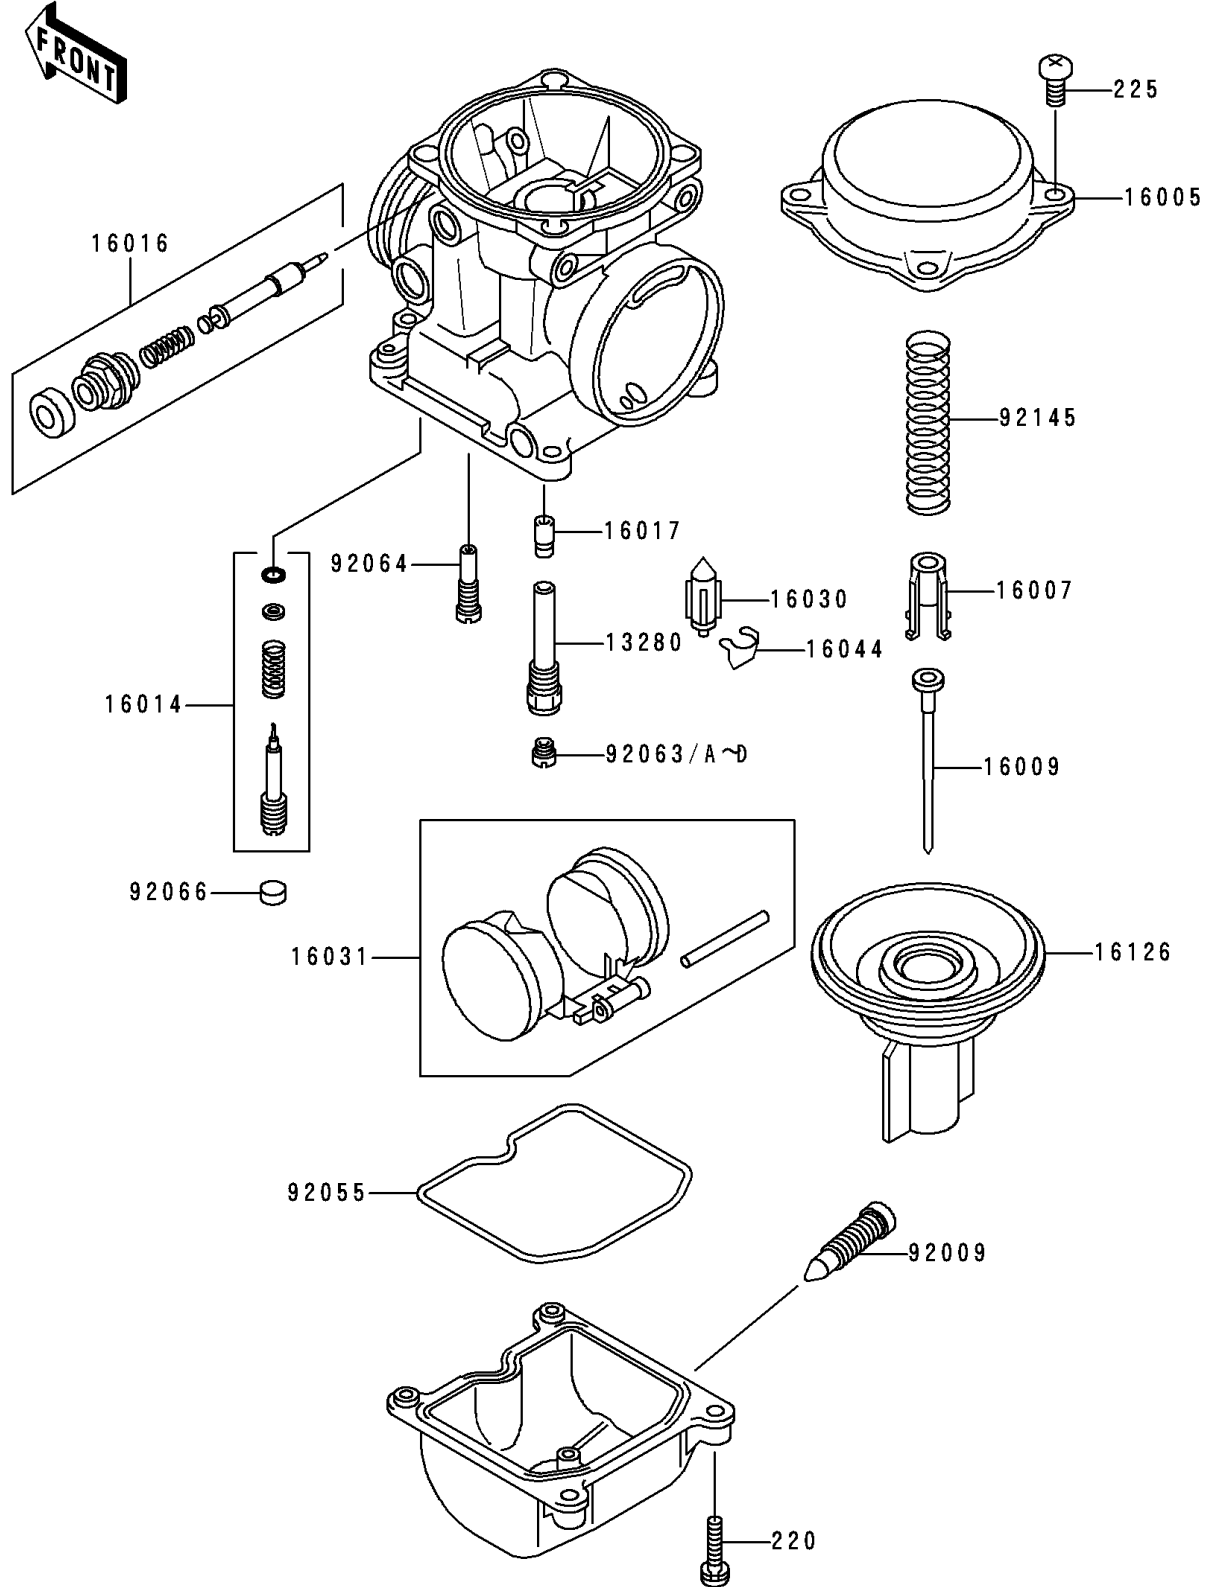

2000 ZRX1100 PARTS DIAGRAM

Carburetor Parts

E1612

2000 ZRX1100 PARTS LIST

Carburetor Parts

| ITEM NAME | PART NUMBER | QUANTITY |
|--|-------------|----------|
| SCREW-PAN-CROS (Ref # 220) | 220D0414 | 16 |
| SCREW-PAN-WSP-CROS (Ref # 225) | 225C0418 | 15 |
| HOLDER,NEEDLE JET (Ref # 13280) | 13280-1054 | 4 |
| TOP-CHAMBER,MIXING (Ref # 16005) | 16005-1054 | 4 |
| SEAT-SPRING,VALVE (Ref # 16007) | 16007-1117 | 4 |
| NEEDLE-JET,N3RK (Ref # 16009) | 16009-1944 | 4 |
| SCREW-PILOT AIR (Ref # 16014) | 16014-1080 | 4 |
| PLUNGER,STARTER (Ref # 16016) | 16016-1090 | 4 |
| JET-NEEDLE (Ref # 16017) | 16017-1265 | 4 |
| VALVE-FLOAT (Ref # 16030) | 16030-1057 | 4 |
| FLOAT (Ref # 16031) | 16031-1077 | 4 |
| CLAMP,FLOAT VALVE (Ref # 16044) | 16044-007 | 4 |
| VALVE,VACUUM (Ref # 16126) | 16126-1338 | 4 |
| SCREW,DRAIN,M6X0.75 (Ref # 92009) | 92009-1551 | 4 |
| RING-O,FLOAT CHAMBER (Ref # 92055) | 92055-1222 | 4 |
| JET-MAIN,#95 (Ref # 92063) | 92063-1001 | 4 |
| JET-MAIN,#90 (Ref # 92063A) | 92063-1003 | 4 |
| JET-MAIN,#92 (Ref # 92063B) | 92063-1004 | 4 |
| JET-MAIN,#98 (Ref # 92063C) | 92063-1005 | 4 |
| JET-MAIN,#100 (Ref # 92063D) | 92063-1008 | 4 |
| JET-PILOT,#35 (Ref # 92064) | 92064-1101 | 4 |
| PLUG,PILOT AIR SCREW,6.9X2 (Ref # 92066) | 92066-1051 | 4 |
| SPRING,VACUUM VALVE (Ref # 92145) | 92145-1064 | 4 |