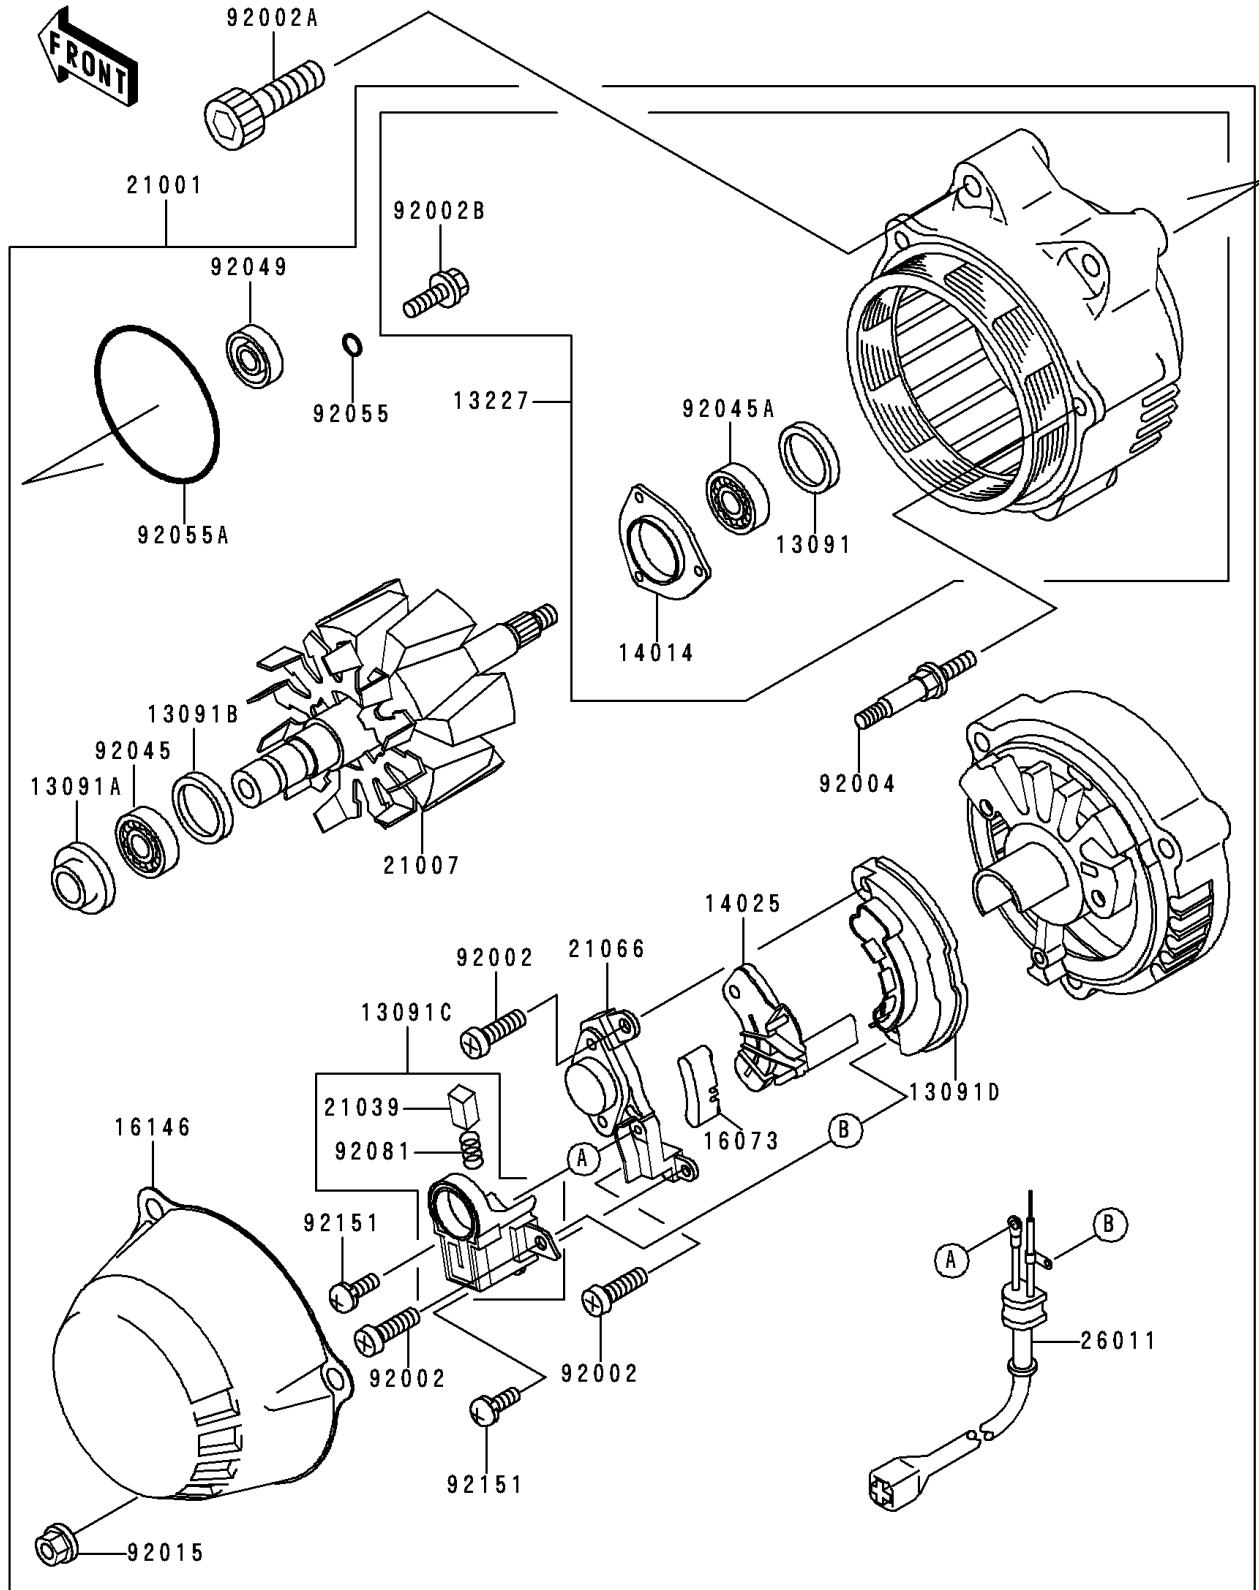

1999 ZRX1100 PARTS DIAGRAM

Generator

E1810

1999 ZRX1100 PARTS LIST

Generator

ITEM NAME	PART NUMBER	QUANTITY
HOLDER,BEARING (Ref # 13091)	13091-1326	1
HOLDER,COVER (Ref # 13091A)	13091-1327	1
HOLDER,BEARING (Ref # 13091B)	13091-1328	1
HOLDER,BRUSH (Ref # 13091C)	13091-1465	1
RECTIFIER (Ref # 13091D)	13091-1466	1
HOUSING,GENERATOR (Ref # 13227)	13227-1127	1
PLATE-POSITION (Ref # 14014)	14014-1065	1
COVER,RECTIFIER (Ref # 14025)	14025-1942	1
INSULATOR (Ref # 16073)	16073-1062	1
COVER-ASSY,GENERATOR (Ref # 16146)	16146-1074	1
GENERATOR (Ref # 21001)	21001-1150	1
ROTOR,GENERATOR (Ref # 21007)	21007-1196	1
BRUSH,CARBON (Ref # 21039)	21039-1052	2
REGULATOR-VOLTAGE (Ref # 21066)	21066-1076	1
WIRE-LEAD,GENERATOR (Ref # 26011)	26011-1671	1
SCREW,5X17.5 (Ref # 92002)	92002-1380	3
BOLT,SOCKET,8X45 (Ref # 92002A)	92002-1716	3
BOLT (Ref # 92002B)	92002-1856	3
STUD (Ref # 92004)	92004-1196	3
NUT (Ref # 92015)	92015-1800	3
BEARING-BALL,#6002NC (Ref # 92045)	92045-1133	1
BEARING-BALL,#6002 (Ref # 92045A)	92045-1350	1
SEAL-OIL (Ref # 92049)	92049-1467	1
RING-O,3.5MM (Ref # 92055)	92055-1264	3
RING-O,70.6X2.4 (Ref # 92055A)	92055-1366	1
SPRING,BRUSH (Ref # 92081)	92081-1759	2
BOLT,4X6 (Ref # 92151)	92151-1245	2