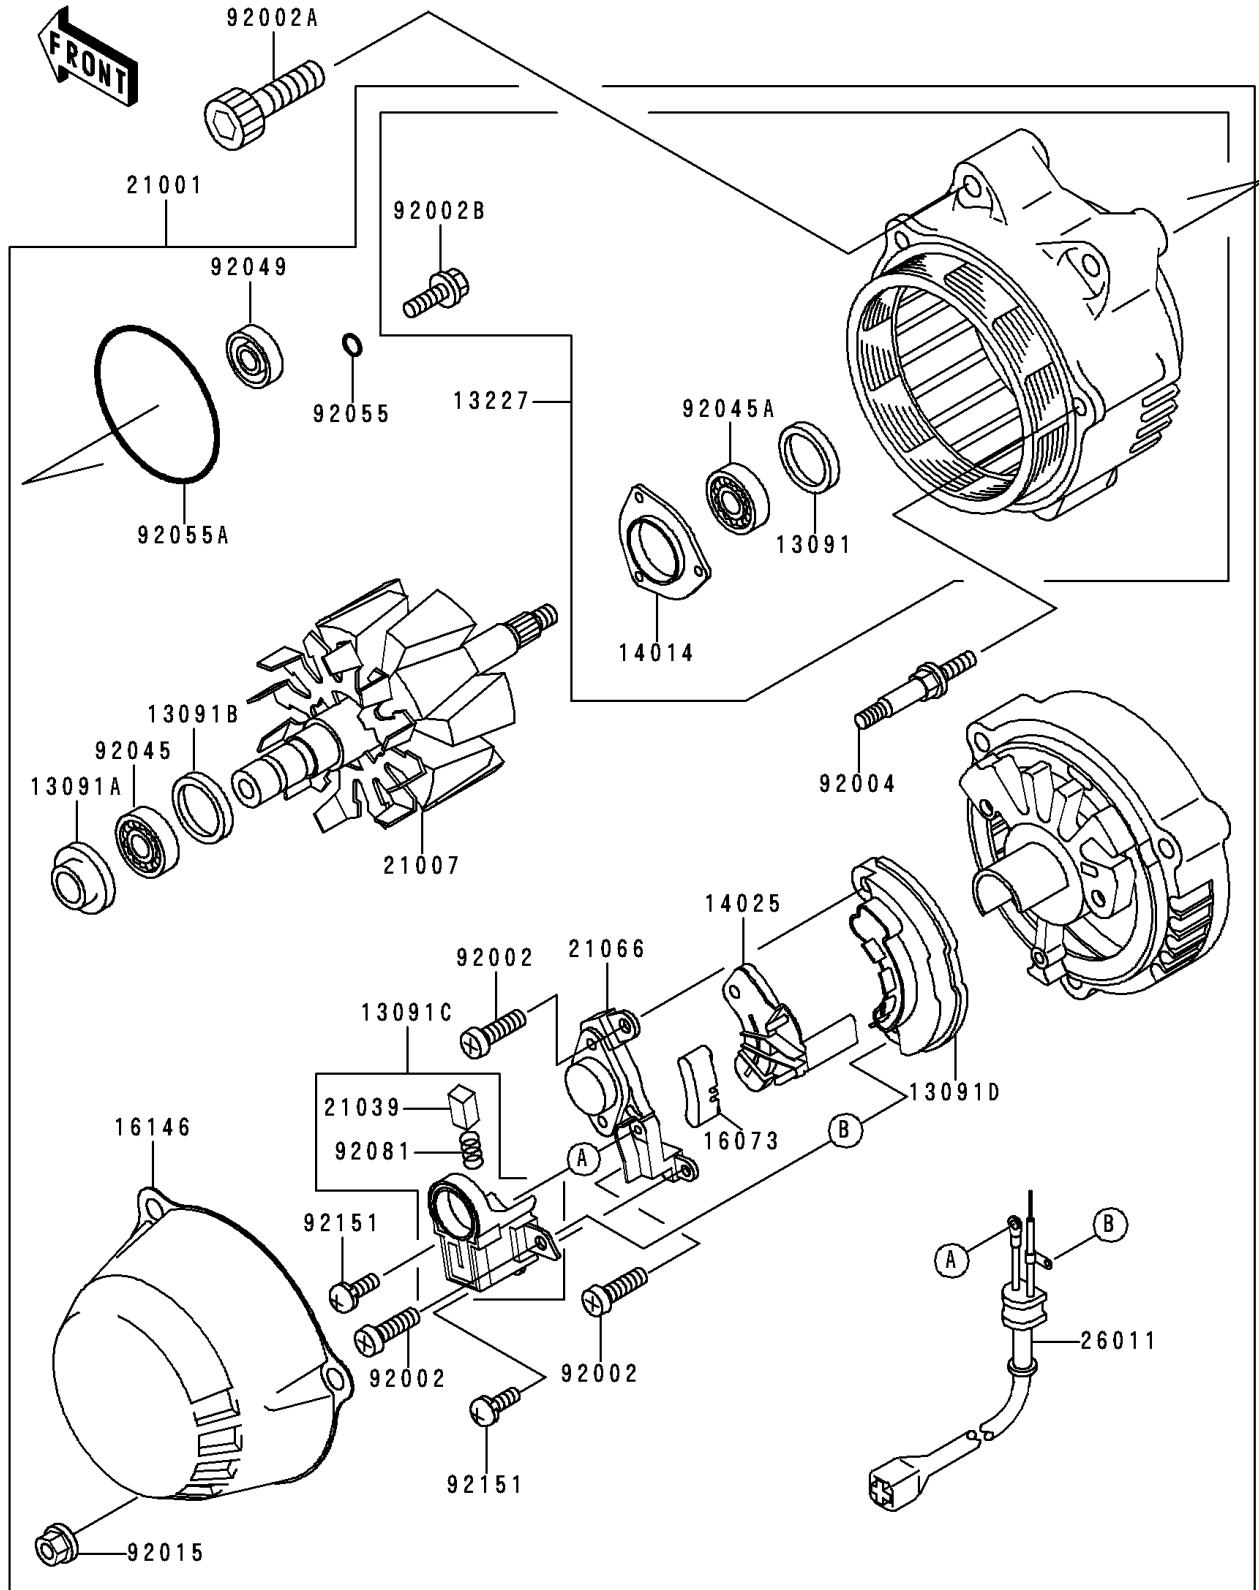

# 2000 ZRX1100 PARTS DIAGRAM

Generator

E1810

## 2000 ZRX1100 PARTS LIST

### Generator

ITEM NAME	PART NUMBER	QUANTITY
HOLDER,BEARING (Ref # 13091)	13091-1326	1
HOLDER,COVER (Ref # 13091A)	13091-1327	1
HOLDER,BEARING (Ref # 13091B)	13091-1328	1
HOLDER,BRUSH (Ref # 13091C)	13091-1465	1
RECTIFIER (Ref # 13091D)	13091-1466	1
HOUSING,GENERATOR (Ref # 13227)	13227-1127	1
PLATE-POSITION (Ref # 14014)	14014-1065	1
COVER,RECTIFIER (Ref # 14025)	14025-1942	1
INSULATOR (Ref # 16073)	16073-1062	1
COVER-ASSY,GENERATOR (Ref # 16146)	16146-1074	1
GENERATOR (Ref # 21001)	21001-1150	1
ROTOR,GENERATOR (Ref # 21007)	21007-1196	1
BRUSH,CARBON (Ref # 21039)	21039-1052	2
REGULATOR-VOLTAGE (Ref # 21066)	21066-1076	1
WIRE-LEAD,GENERATOR (Ref # 26011)	26011-1671	1
SCREW,5X17.5 (Ref # 92002)	92002-1380	3
BOLT,SOCKET,8X45 (Ref # 92002A)	92002-1716	3
BOLT (Ref # 92002B)	92002-1856	3
STUD (Ref # 92004)	92004-1196	3
NUT (Ref # 92015)	92015-1800	3
BEARING-BALL,#6002NC (Ref # 92045)	92045-1133	1
BEARING-BALL,#6002 (Ref # 92045A)	92045-1350	1
SEAL-OIL (Ref # 92049)	92049-1467	1
RING-O,3.5MM (Ref # 92055)	92055-1264	3
RING-O,70.6X2.4 (Ref # 92055A)	92055-1366	1
SPRING,BRUSH (Ref # 92081)	92081-1759	2
BOLT,4X6 (Ref # 92151)	92151-1245	2