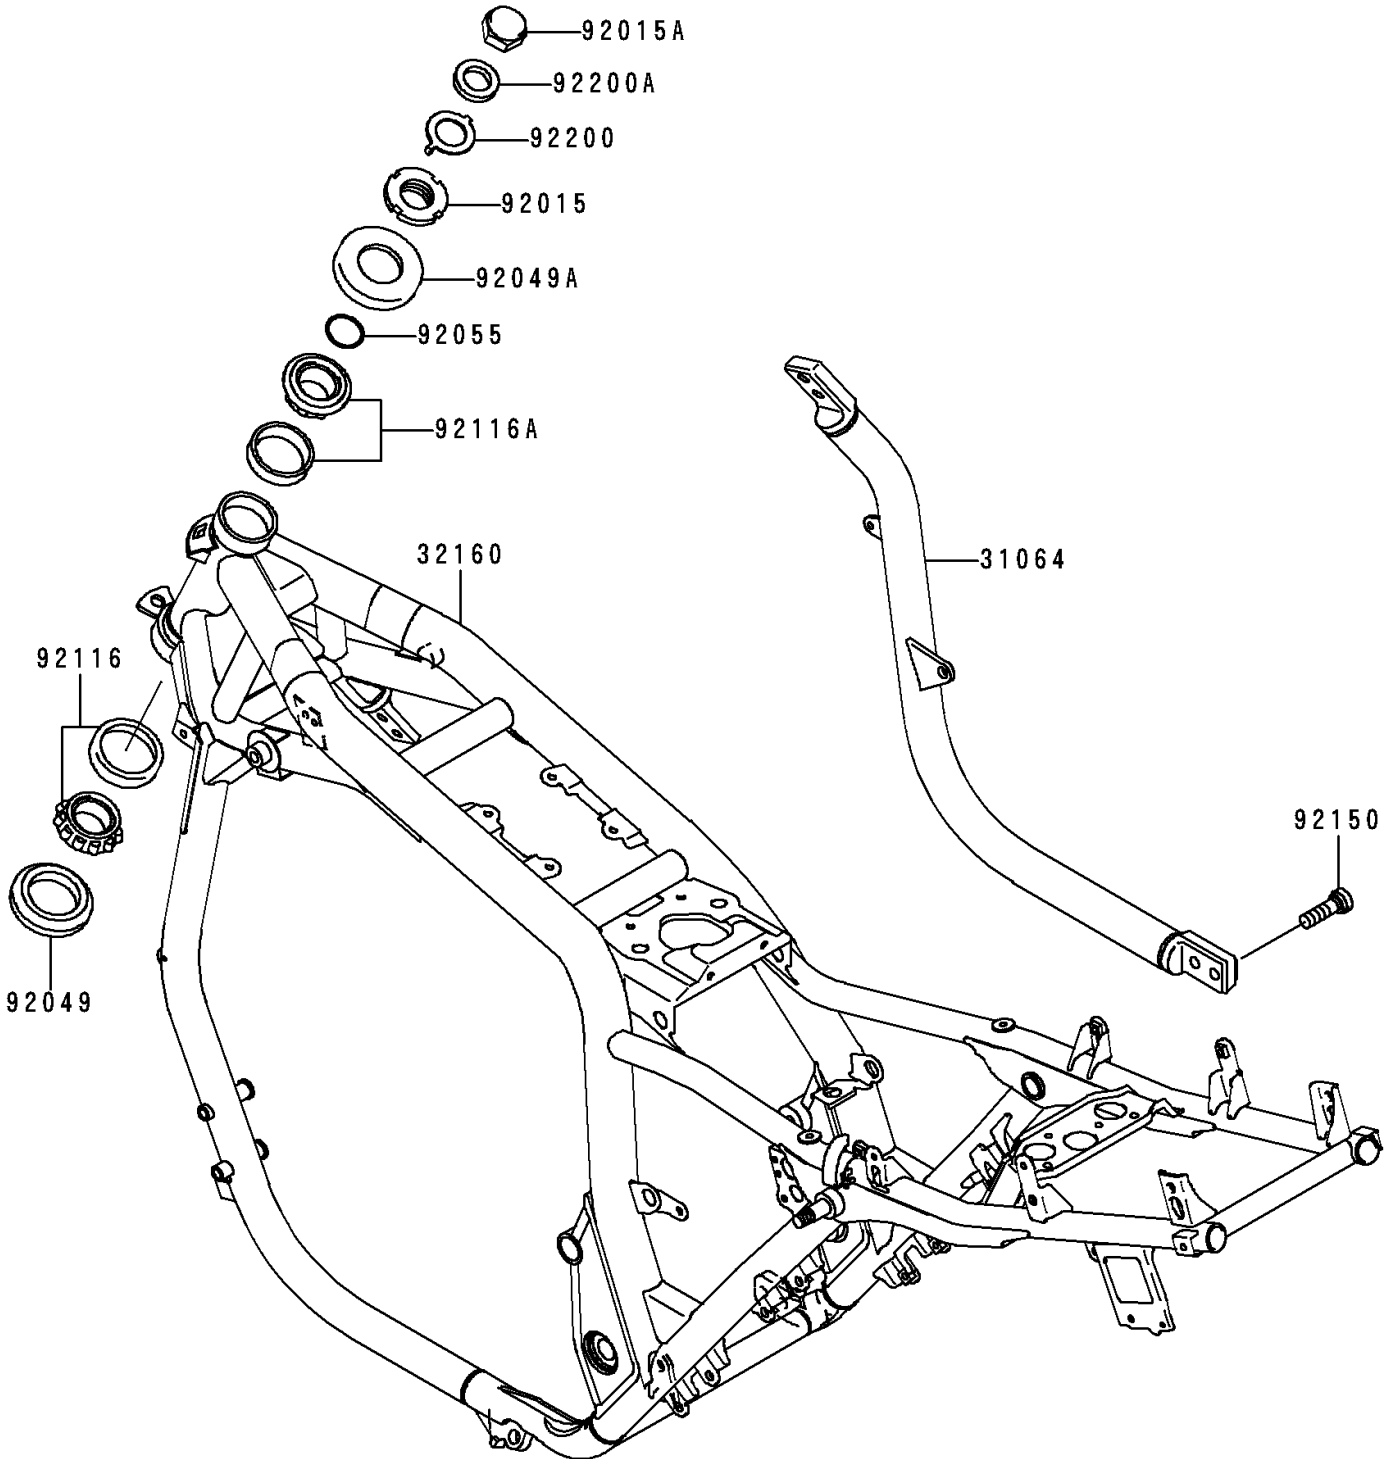

1999 ZRX1100 PARTS DIAGRAM

Frame

F2120

1999 ZRX1100 PARTS LIST

Frame

ITEM NAME	PART NUMBER	QUANTITY
PIPE-COMP,DOWNTUBE,RH (Ref # 31064)	31064-1200	1
FRAME-COMP (Ref # 32160)	32160-1474	1
NUT,25MM,T=12 (Ref # 92015)	92015-1546	1
NUT,CAP,18MM (Ref # 92015A)	92015-1736	1
SEAL-OIL,XMHE36X52X4J (Ref # 92049)	92049-1162	1
SEAL-OIL,STEERING STEM (Ref # 92049A)	92049-1214	1
RING-O,ID=24.5 (Ref # 92055)	92055-1459	1
BEARING-ROLLER,HR320/28XJ (Ref # 92116)	92116-1009	1
BEARING-ROLLER,HI-CAP32005JR-1 (Ref # 92116A)	92116-1056	1
BOLT,SOCKET,10X30 (Ref # 92150)	92150-1690	4
WASHER,CLAW,18.5X30X2.3 (Ref # 92200)	92200-1357	1
WASHER,19X32X2.6 (Ref # 92200A)	92200-1489	1