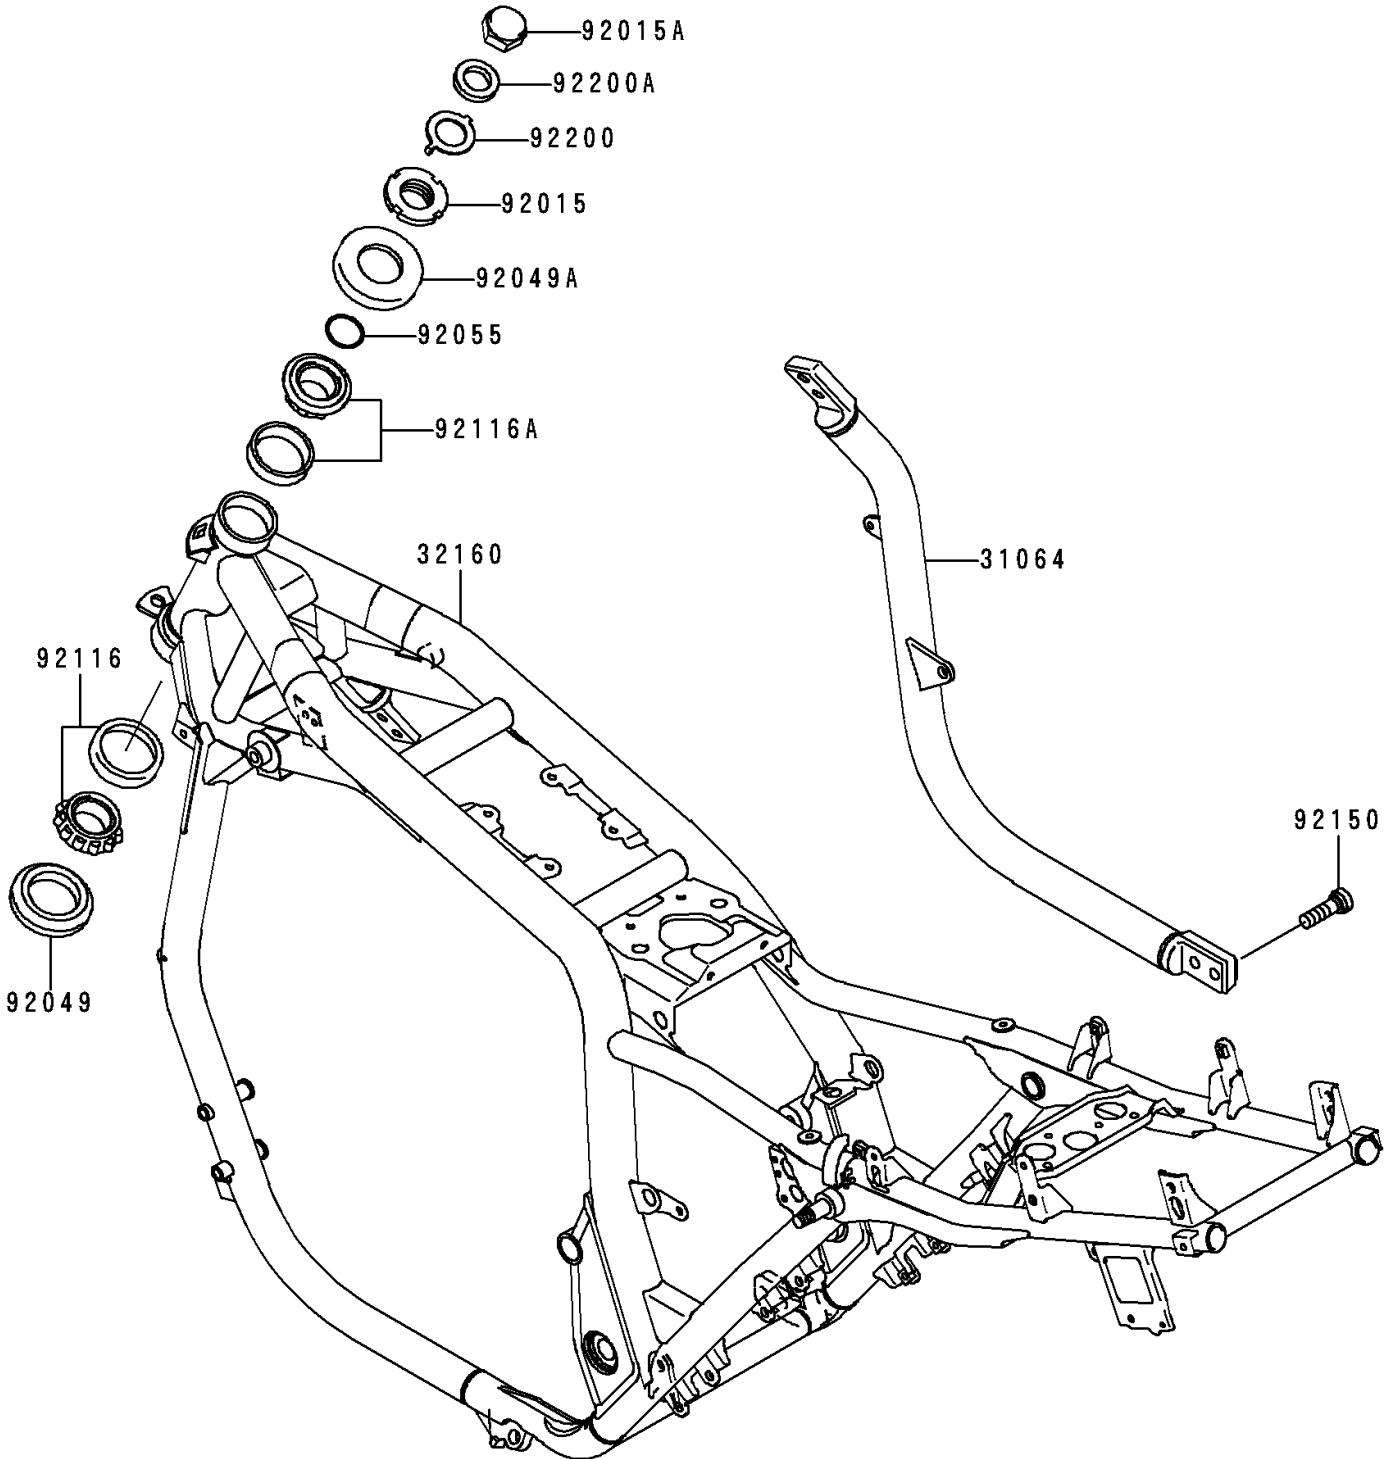

1999 ZRX1100 PARTS DIAGRAM

Frame

F2120

1999 ZRX1100 PARTS LIST

Frame

| ITEM NAME | PART NUMBER | QUANTITY |
|---|-------------|----------|
| PIPE-COMP,DOWNTUBE,RH (Ref # 31064) | 31064-1200 | 1 |
| FRAME-COMP (Ref # 32160) | 32160-1474 | 1 |
| NUT,25MM,T=12 (Ref # 92015) | 92015-1546 | 1 |
| NUT,CAP,18MM (Ref # 92015A) | 92015-1736 | 1 |
| SEAL-OIL,XMHE36X52X4J (Ref # 92049) | 92049-1162 | 1 |
| SEAL-OIL,STEERING STEM (Ref # 92049A) | 92049-1214 | 1 |
| RING-O,ID=24.5 (Ref # 92055) | 92055-1459 | 1 |
| BEARING-ROLLER,HR320/28XJ (Ref # 92116) | 92116-1009 | 1 |
| BEARING-ROLLER,HI-CAP32005JR-1 (Ref # 92116A) | 92116-1056 | 1 |
| BOLT,SOCKET,10X30 (Ref # 92150) | 92150-1690 | 4 |
| WASHER,CLAW,18.5X30X2.3 (Ref # 92200) | 92200-1357 | 1 |
| WASHER,19X32X2.6 (Ref # 92200A) | 92200-1489 | 1 |