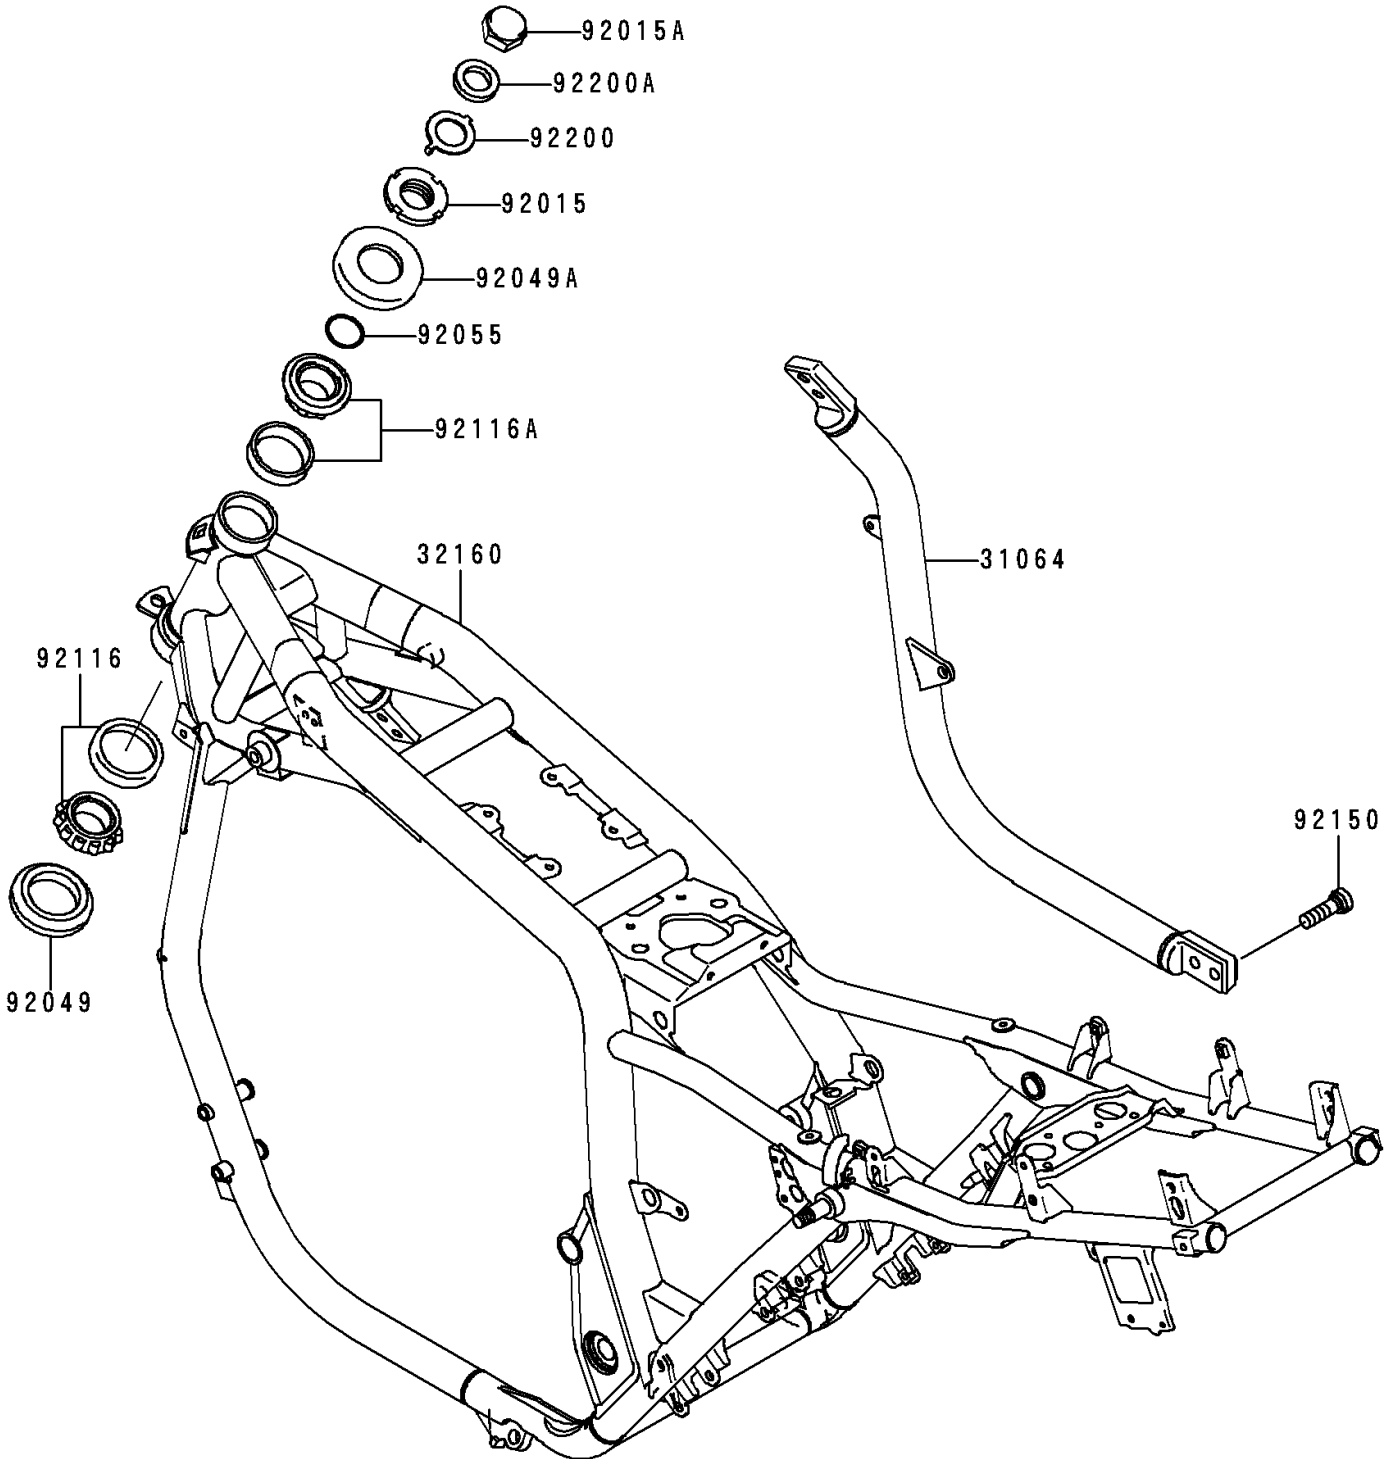

2000 ZRX1100 PARTS DIAGRAM

Frame

F2120

2000 ZRX1100 PARTS LIST

Frame

ITEM NAME	PART NUMBER	QUANTITY
PIPE-COMP,DOWNTUBE,RH (Ref # 31064)	31064-1200	1
FRAME-COMP (Ref # 32160)	32160-1474	1
NUT,25MM,T=12 (Ref # 92015)	92015-1546	1
NUT,CAP,18MM (Ref # 92015A)	92015-1736	1
SEAL-OIL,XMHE36X52X4J (Ref # 92049)	92049-1162	1
SEAL-OIL,STEERING STEM (Ref # 92049A)	92049-1214	1
RING-O,ID=24.5 (Ref # 92055)	92055-1459	1
BEARING-ROLLER,HR320/28XJ (Ref # 92116)	92116-1009	1
BEARING-ROLLER,HI-CAP32005JR-1 (Ref # 92116A)	92116-1056	1
BOLT,SOCKET,10X30 (Ref # 92150)	92150-1690	4
WASHER,CLAW,18.5X30X2.3 (Ref # 92200)	92200-1357	1
WASHER,19X32X2.6 (Ref # 92200A)	92200-1489	1