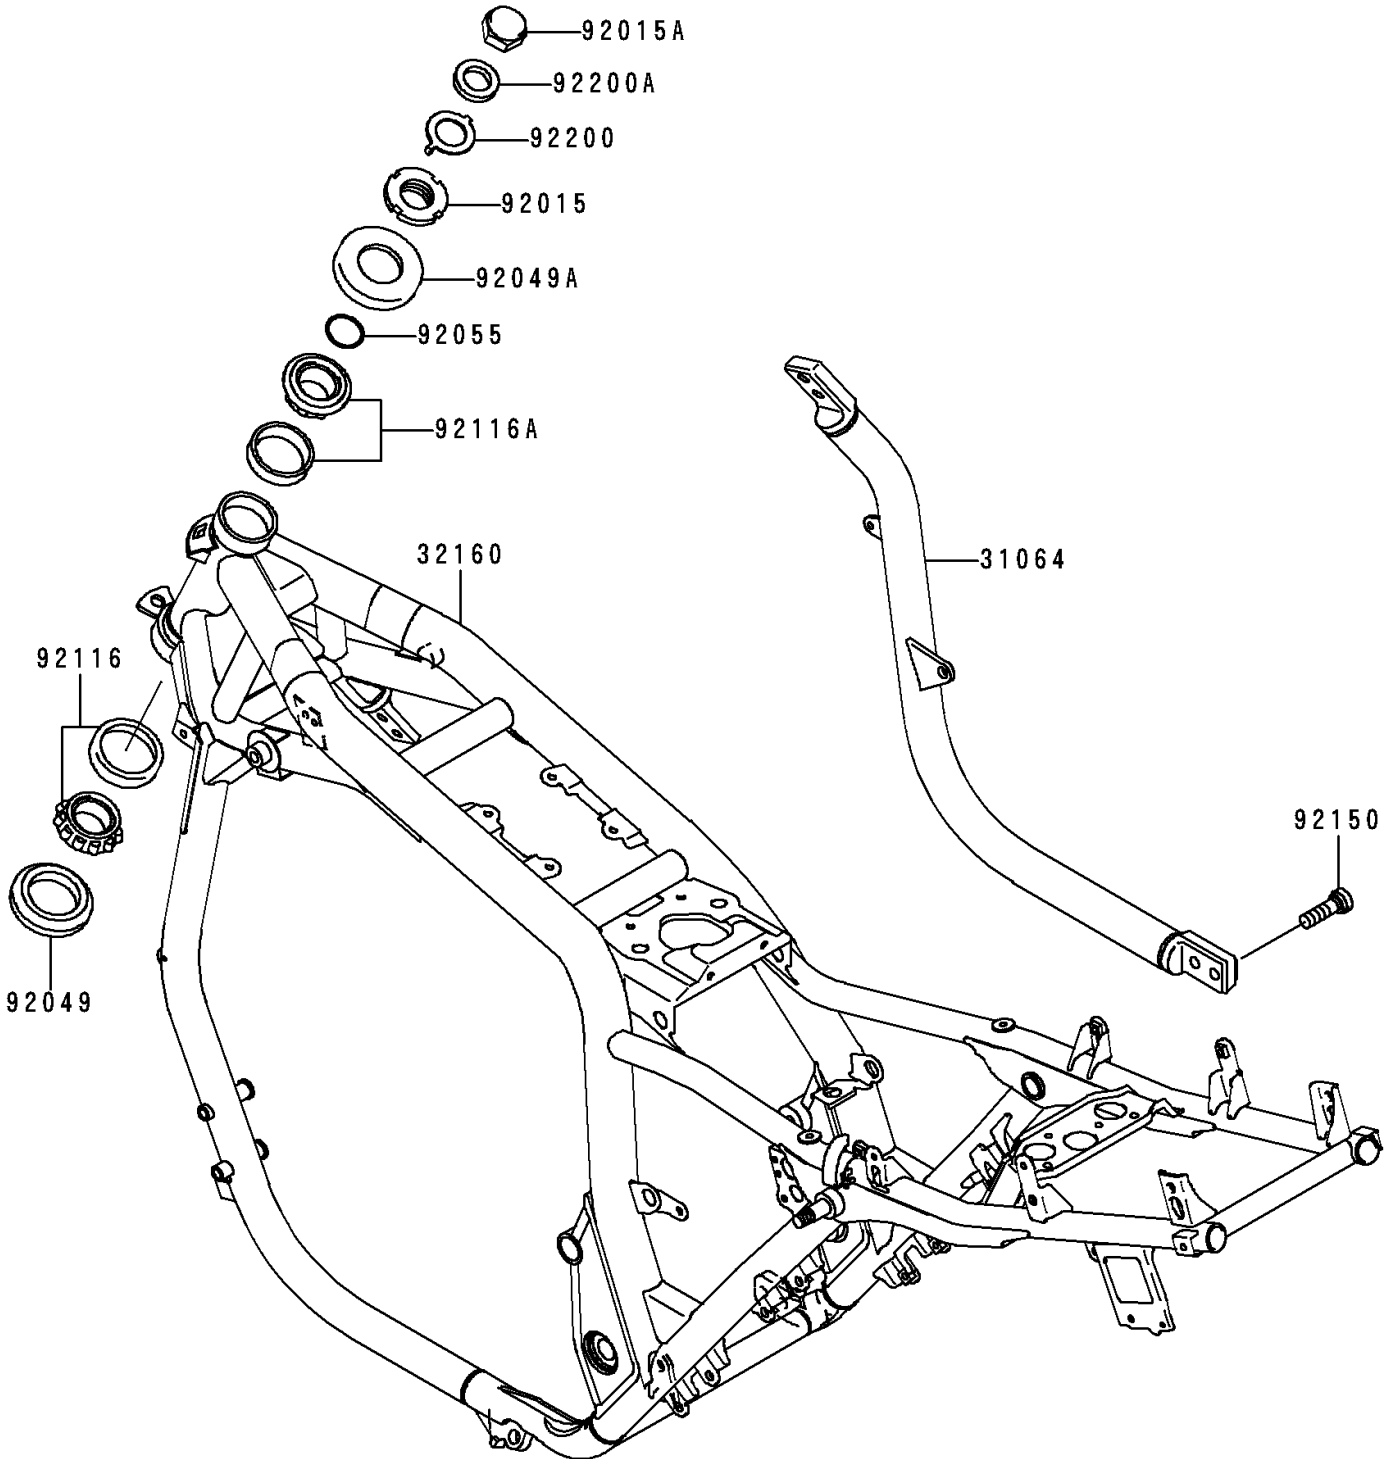

2000 ZRX1100 PARTS DIAGRAM

Frame

F2120

2000 ZRX1100 PARTS LIST

Frame

| ITEM NAME | PART NUMBER | QUANTITY |
|---|-------------|----------|
| PIPE-COMP,DOWNTUBE,RH (Ref # 31064) | 31064-1200 | 1 |
| FRAME-COMP (Ref # 32160) | 32160-1474 | 1 |
| NUT,25MM,T=12 (Ref # 92015) | 92015-1546 | 1 |
| NUT,CAP,18MM (Ref # 92015A) | 92015-1736 | 1 |
| SEAL-OIL,XMHE36X52X4J (Ref # 92049) | 92049-1162 | 1 |
| SEAL-OIL,STEERING STEM (Ref # 92049A) | 92049-1214 | 1 |
| RING-O,ID=24.5 (Ref # 92055) | 92055-1459 | 1 |
| BEARING-ROLLER,HR320/28XJ (Ref # 92116) | 92116-1009 | 1 |
| BEARING-ROLLER,HI-CAP32005JR-1 (Ref # 92116A) | 92116-1056 | 1 |
| BOLT,SOCKET,10X30 (Ref # 92150) | 92150-1690 | 4 |
| WASHER,CLAW,18.5X30X2.3 (Ref # 92200) | 92200-1357 | 1 |
| WASHER,19X32X2.6 (Ref # 92200A) | 92200-1489 | 1 |