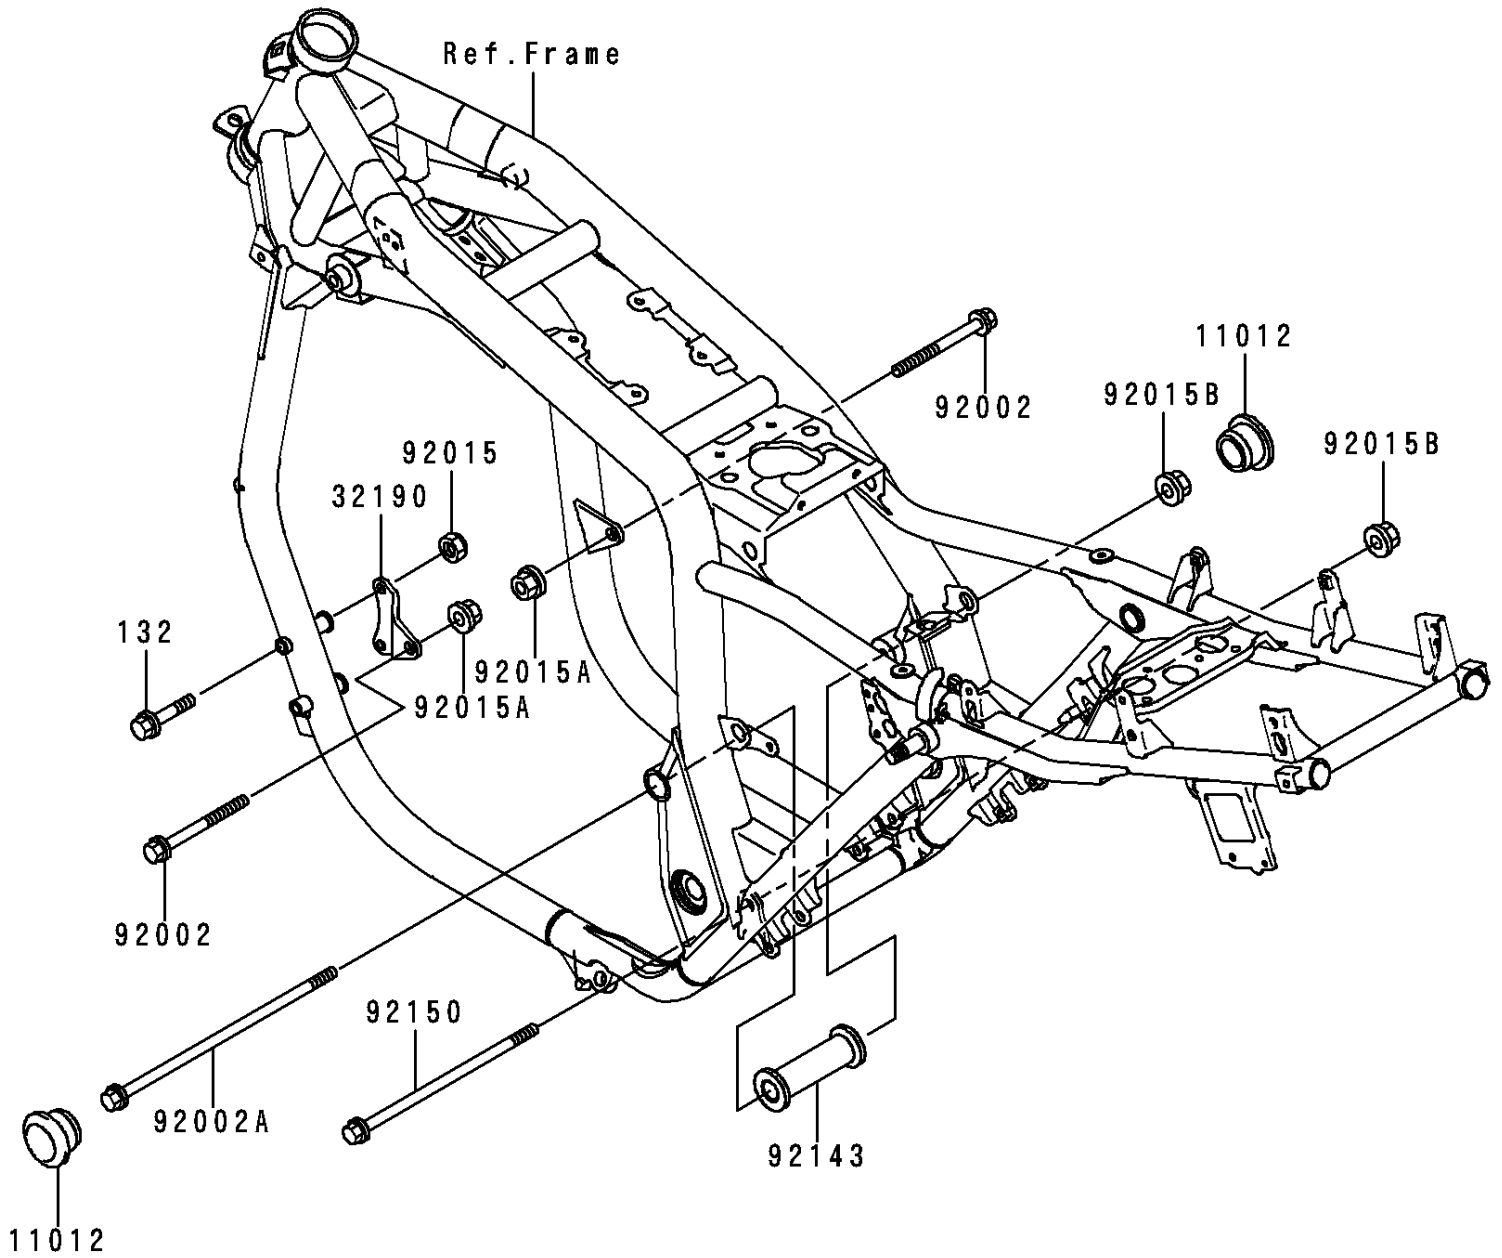

# 2000 ZRX1100 PARTS DIAGRAM

Frame Fittings

F2131

## 2000 ZRX1100 PARTS LIST

### Frame Fittings

| ITEM NAME                           | PART NUMBER | QUANTITY |
|-------------------------------------|-------------|----------|
| BOLT-FLANGED-SMALL (Ref # 132)      | 132J0870    | 2        |
| CAP (Ref # 11012)                   | 11012-1896  | 2        |
| BRACKET-ENGINE (Ref # 32190)        | 32190-1066  | 1        |
| BOLT,FLANGED,10X50 (Ref # 92002)    | 92002-1314  | 2        |
| BOLT,FLANGED,10X265 (Ref # 92002A)  | 92002-1722  | 1        |
| NUT,FLANGED,8MM,BLACK (Ref # 92015) | 92015-1183  | 2        |
| NUT,LOCK,10MM,BLACK (Ref # 92015A)  | 92015-1189  | 2        |
| NUT,LOCK,10MM (Ref # 92015B)        | 92015-1522  | 2        |
| COLLAR,L=61.5 (Ref # 92143)         | 92143-1916  | 1        |
| BOLT,FLANGED,10X215 (Ref # 92150)   | 92150-1142  | 1        |