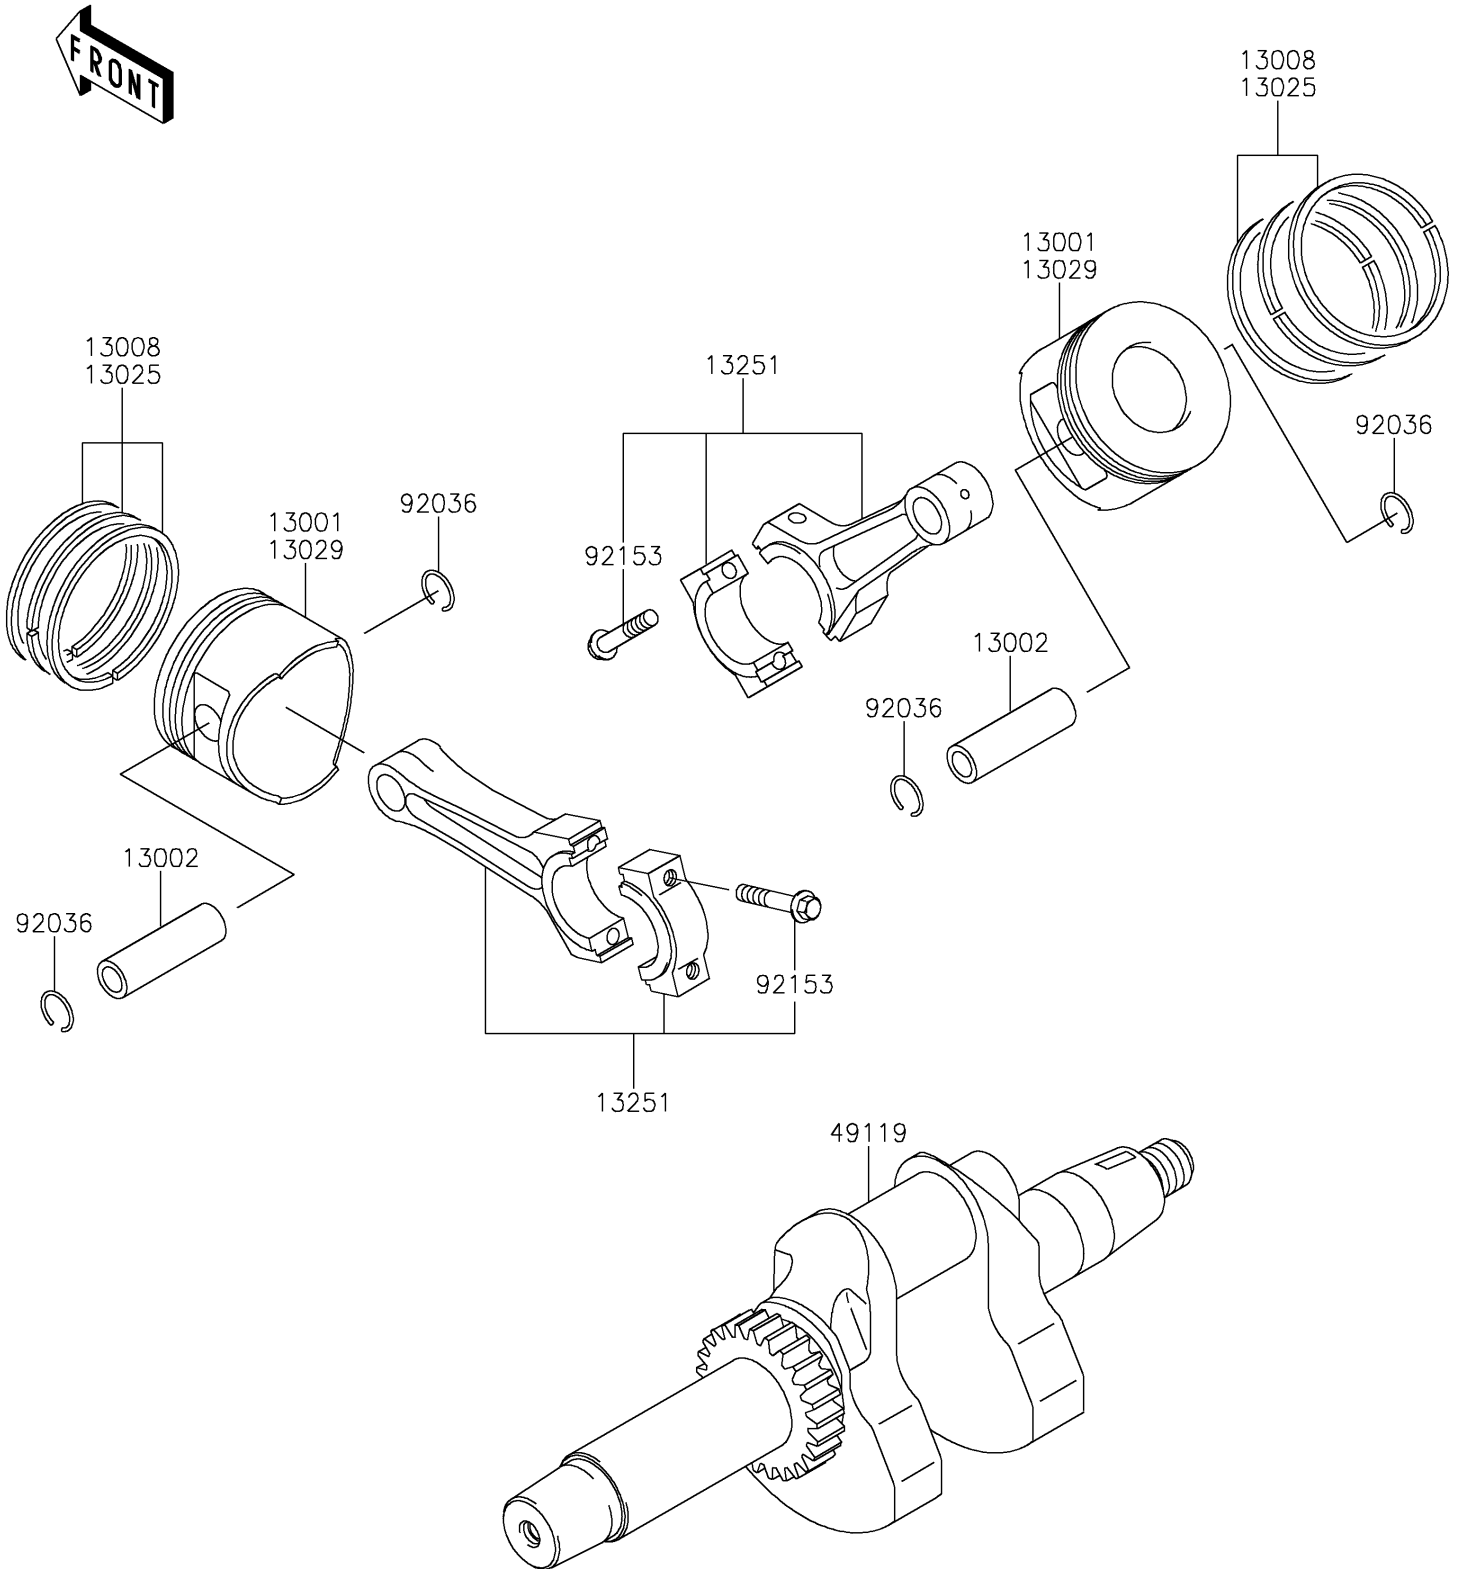

2021 MULE™ 4010 TRANS4x4® PARTS DIAGRAM

Crankshaft/Piston(s)

E1320

2021 MULE™ 4010 TRANS4x4® PARTS LIST

Crankshaft/Piston(s)

ITEM NAME	PART NUMBER	QUANTITY
PISTON-ENGINE,STD (Ref # 13001)	13001-2210	2
PIN-PISTON (Ref # 13002)	13002-1013	2
RING-SET-PISTON,STD (Ref # 13008)	13008-6025	2
RING-SET-PISTON L,0.50 (Ref # 13025)	13025-6008	AR
PISTON-ENGINE L,0.50 (Ref # 13029)	13029-0033	AR
ROD-ASSY-CONNECTING (Ref # 13251)	13251-0737	2
CRANKSHAFT-ASSY (Ref # 49119)	49119-0015	1
RING-SNAP,PISTON PIN (Ref # 92036)	92036-021	4
BOLT,7X35.2 (Ref # 92153)	92153-2054	4