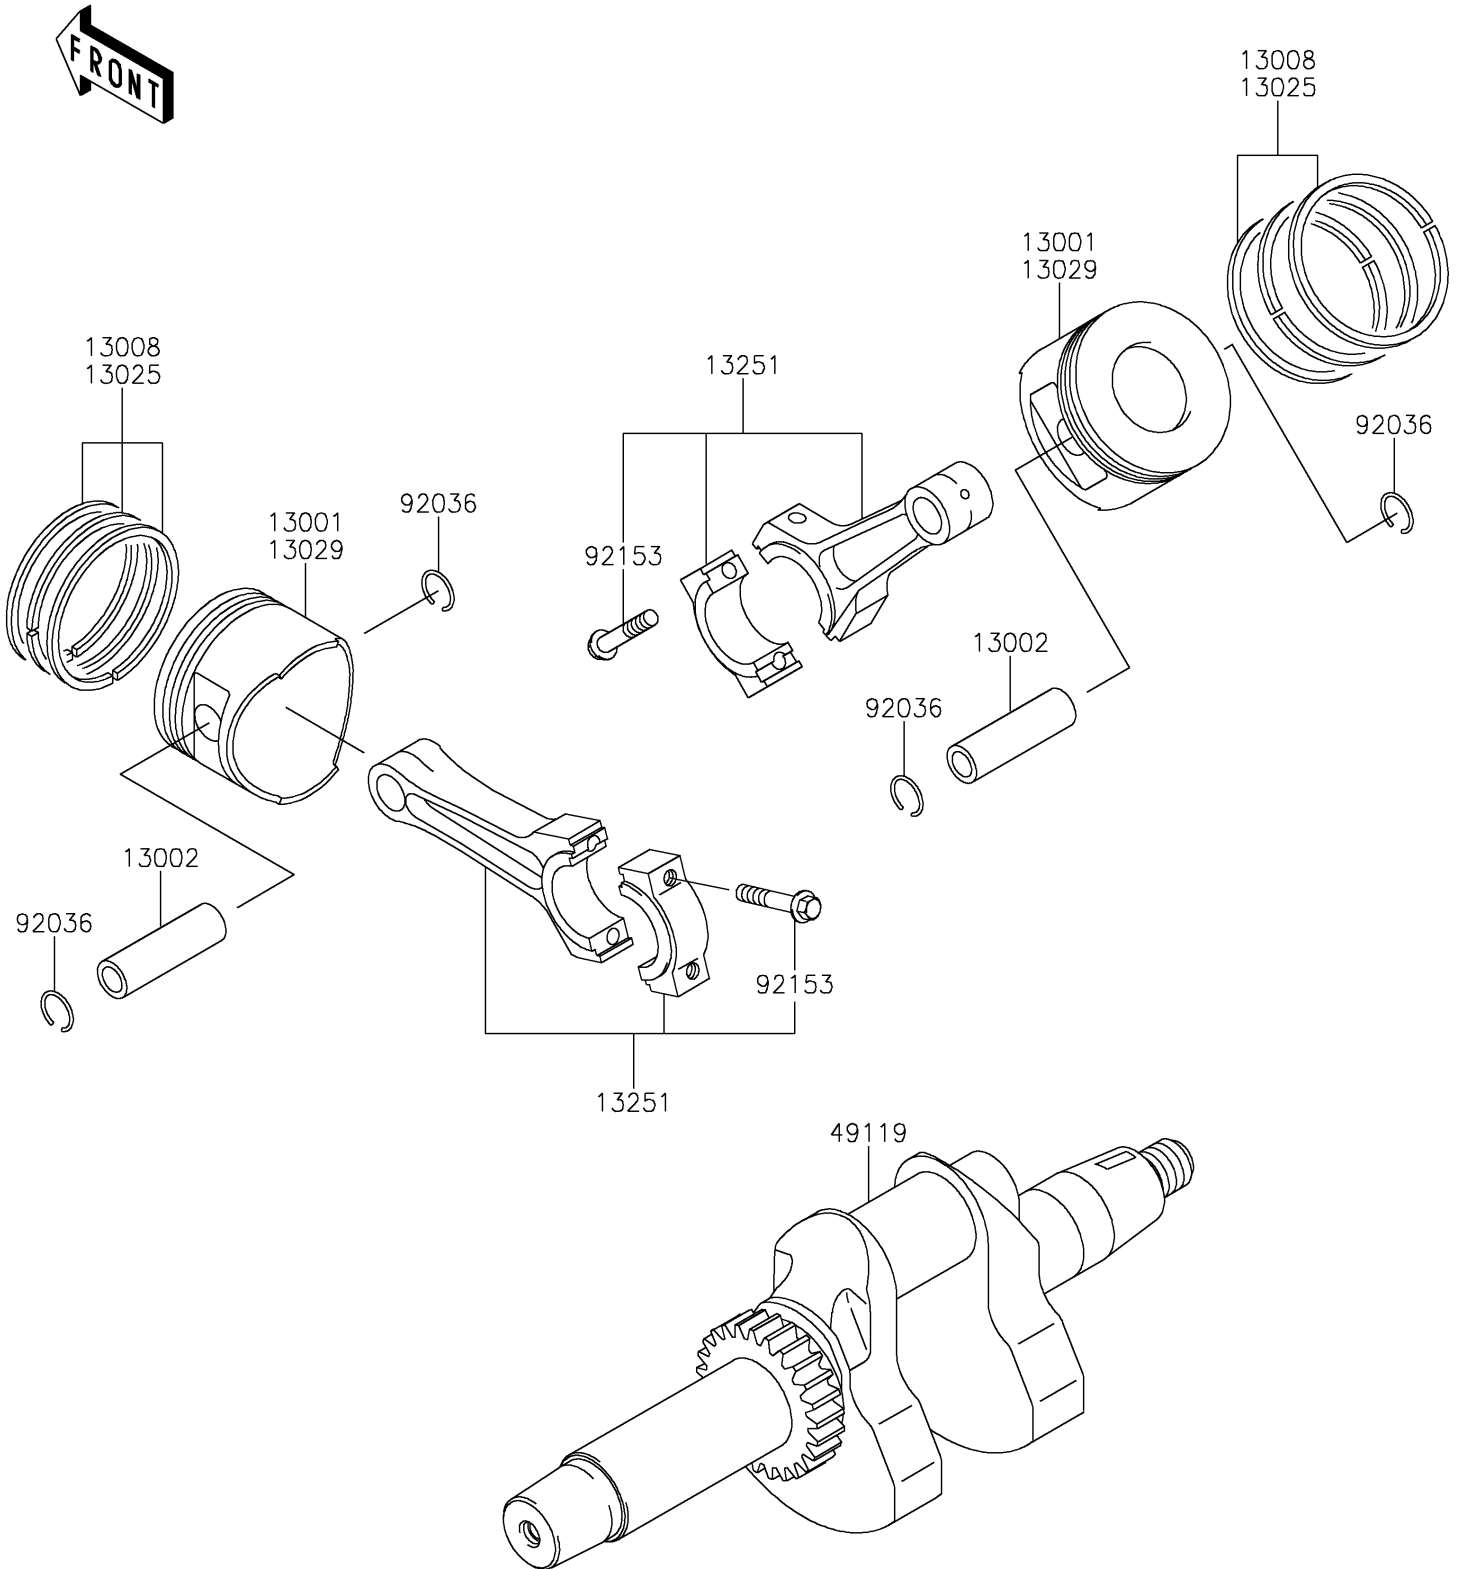

# 2021 MULE™ 4010 TRANS4x4® PARTS DIAGRAM

Crankshaft/Piston(s)

E1320

## 2021 MULE™ 4010 TRANS4x4® PARTS LIST

### Crankshaft/Piston(s)

ITEM NAME	PART NUMBER	QUANTITY
PISTON-ENGINE,STD (Ref # 13001)	13001-2210	2
PIN-PISTON (Ref # 13002)	13002-1013	2
RING-SET-PISTON,STD (Ref # 13008)	13008-6025	2
RING-SET-PISTON L,0.50 (Ref # 13025)	13025-6008	AR
PISTON-ENGINE L,0.50 (Ref # 13029)	13029-0033	AR
ROD-ASSY-CONNECTING (Ref # 13251)	13251-0737	2
CRANKSHAFT-ASSY (Ref # 49119)	49119-0015	1
RING-SNAP,PISTON PIN (Ref # 92036)	92036-021	4
BOLT,7X35.2 (Ref # 92153)	92153-2054	4