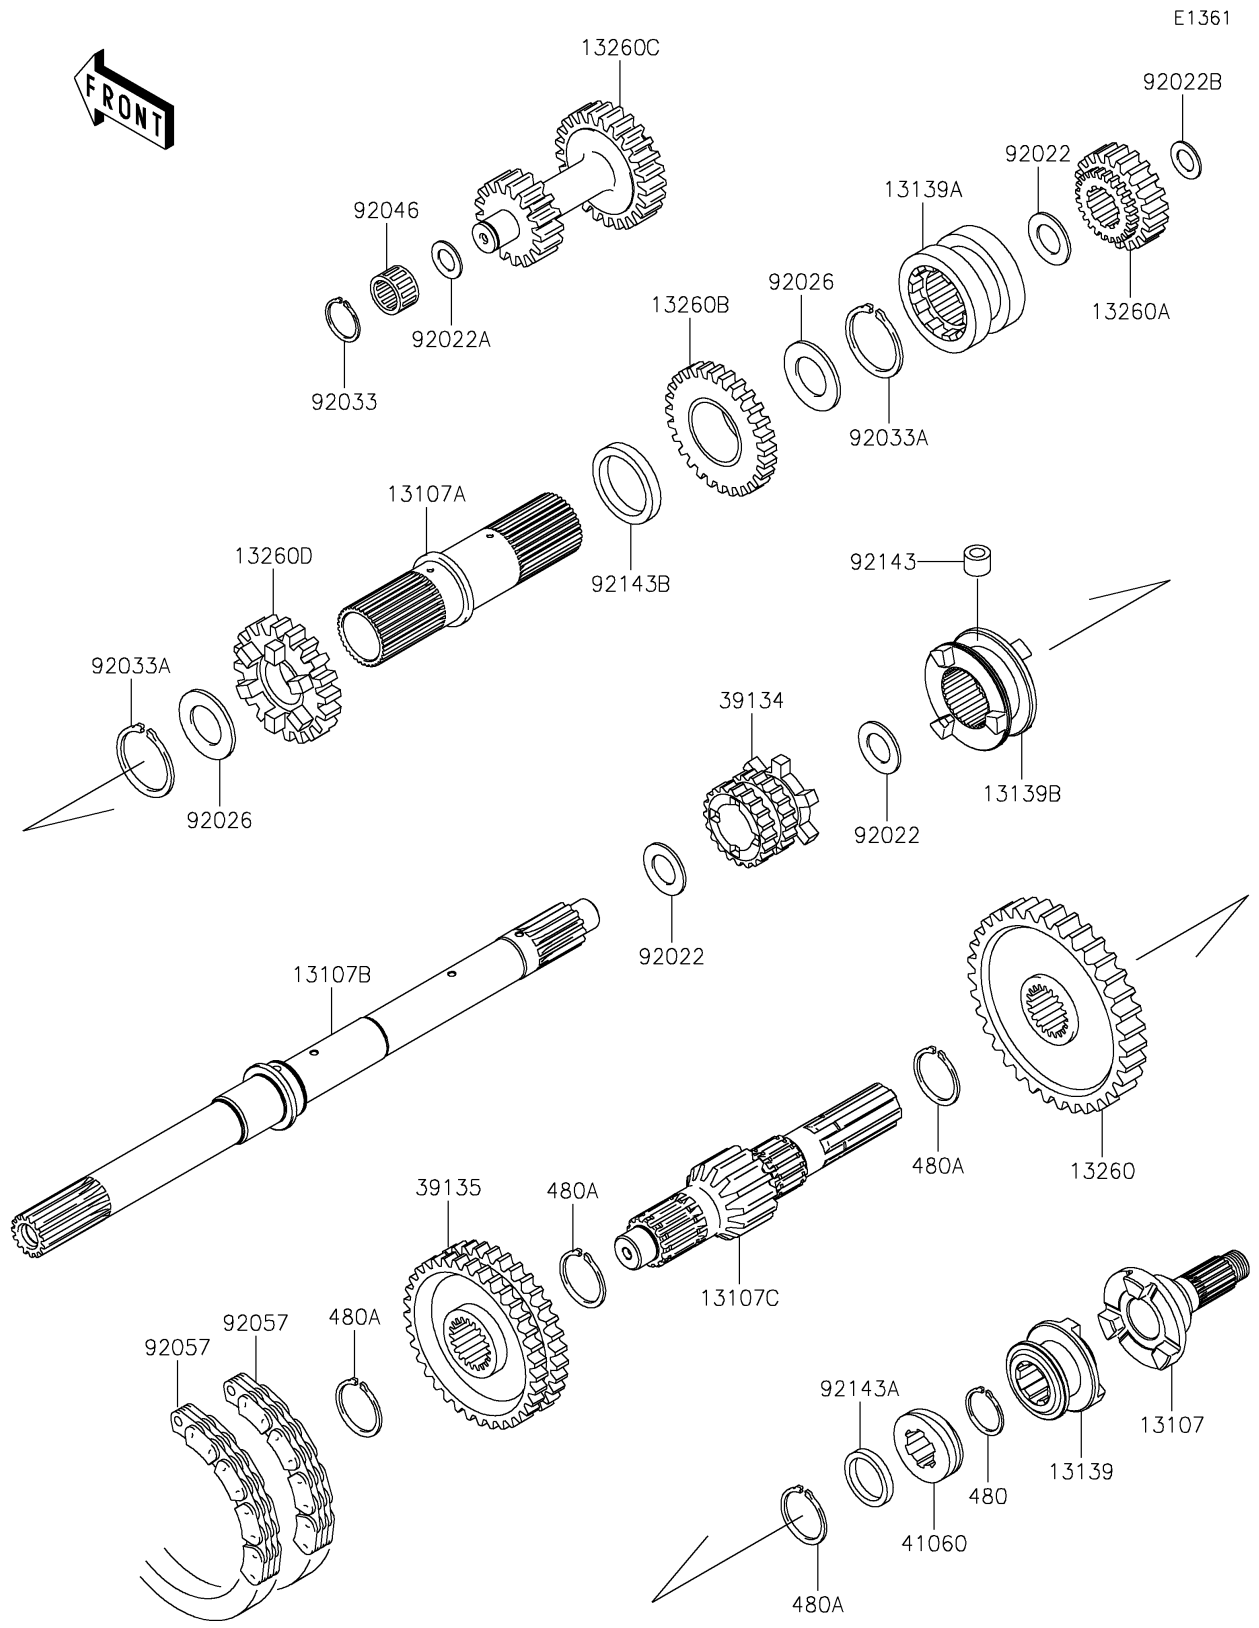

# 2021 MULE™ 4010 TRANS4x4® PARTS DIAGRAM

Transmission

## 2021 MULE™ 4010 TRANS4x4® PARTS LIST

### Transmission

ITEM NAME	PART NUMBER	QUANTITY
SHAFT,2WD/4WD (Ref # 13107)	13107-0106	1
SHAFT,INPUT OUTER (Ref # 13107A)	13107-1309	1
SHAFT,INPUT (Ref # 13107B)	13107-1470	1
SHAFT,OUTPUT,14T (Ref # 13107C)	13107-1517	1
SHIFTER,2WD/4WD (Ref # 13139)	13139-0010	1
SHIFTER,SPEED,HI/LOW (Ref # 13139A)	13139-1069	1
SHIFTER,FR/RR (Ref # 13139B)	13139-1072	1
GEAR,OUTPUT REVERSE,51T (Ref # 13260)	13260-1288	1
GEAR,INPUT REDUCTION,20T (Ref # 13260A)	13260-1289	1
GEAR,INPUT REDUCTION,28T (Ref # 13260B)	13260-1290	1
GEAR,REDUCTION,17T&25T (Ref # 13260C)	13260-1291	1
GEAR,INPUT 28T (Ref # 13260D)	13260-1462	1
SPROCKET-DRIVE,20T (Ref # 39134)	39134-1055	1
SPROCKET-DRIVEN,41T (Ref # 39135)	39135-1055	1
GEAR-METER SCREW (Ref # 41060)	41060-1147	1
WASHER,25.3X33X1 (Ref # 92022)	92022-1109	3
WASHER,17.3X28X1 (Ref # 92022A)	92022-255	1
WASHER,17.3X30X1.4 (Ref # 92022B)	92022-270	1
SPACER,35.3X44X0.5 (Ref # 92026)	92026-1375	2
RING-SNAP (Ref # 92033)	92033-032	1
RING-SNAP (Ref # 92033A)	92033-1269	2
BEARING-NEEDLE,K17X23X13.8 (Ref # 92046)	92046-1184	1
CHAIN,REVERSE,81RH2520,54L (Ref # 92057)	92057-1364	2
COLLAR,8X14X10.5 (Ref # 92143)	92143-1497	1
COLLAR,25X32X4.5 (Ref # 92143A)	92143-1597	1
COLLAR (Ref # 92143B)	92143-1599	1
CIRCLIP-TYPE-C,25MM (Ref # 480)	480J2500	1
CIRCLIP-TYPE-C,30MM (Ref # 480A)	480J3000	4