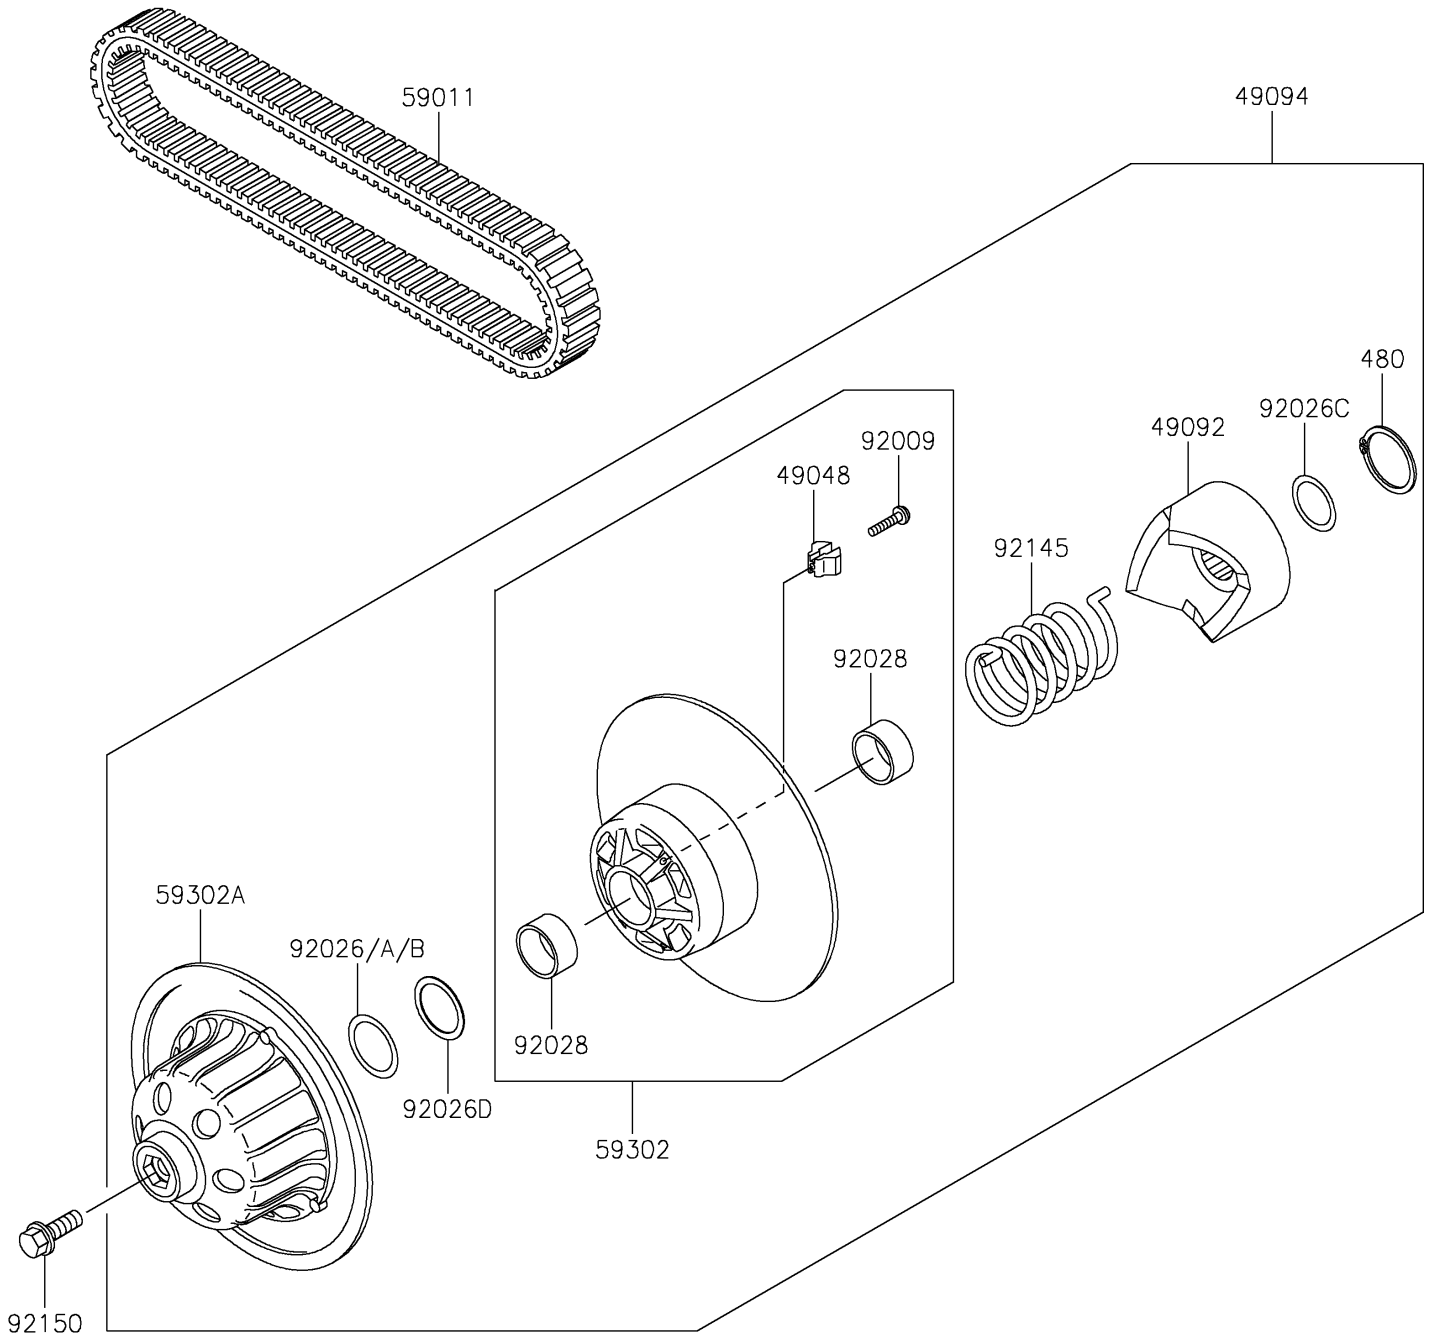

2021 MULE™ 4010 TRANS4x4® PARTS DIAGRAM

Driven Converter/Drive Belt

E1392

2021 MULE™ 4010 TRANS4x4® PARTS LIST

Driven Converter/Drive Belt

ITEM NAME	PART NUMBER	QUANTITY
SHOE (Ref # 49048)	49048-1060	3
RAMP (Ref # 49092)	49092-1068	1
CONVERTER-ASSY-DRIVEN (Ref # 49094)	49094-0045	1
BELT,CONVERTER (Ref # 59011)	59011-1077	1
SHEAVE-COMP,MOVABLE (Ref # 59302)	59302-0031	1
SHEAVE-COMP (Ref # 59302A)	59302-0032	1
SCREW,SHOE (Ref # 92009)	92009-1849	3
SPACER,39X50X0.50 (Ref # 92026)	92026-1507	AR
SPACER,39X50X0.60 (Ref # 92026A)	92026-1508	AR
SPACER,39X50X0.80 (Ref # 92026B)	92026-1510	AR
SPACER,34X44X0.80 (Ref # 92026C)	92026-1521	1
SPACER,39X49.5X1.0 (Ref # 92026D)	92026-1603	1
BUSHING (Ref # 92028)	92028-1864	2
SPRING (Ref # 92145)	92145-1404	1
BOLT,12X35 (Ref # 92150)	92150-1009	1
CIRCLIP-TYPE-C,34MM (Ref # 480)	480J3400	1