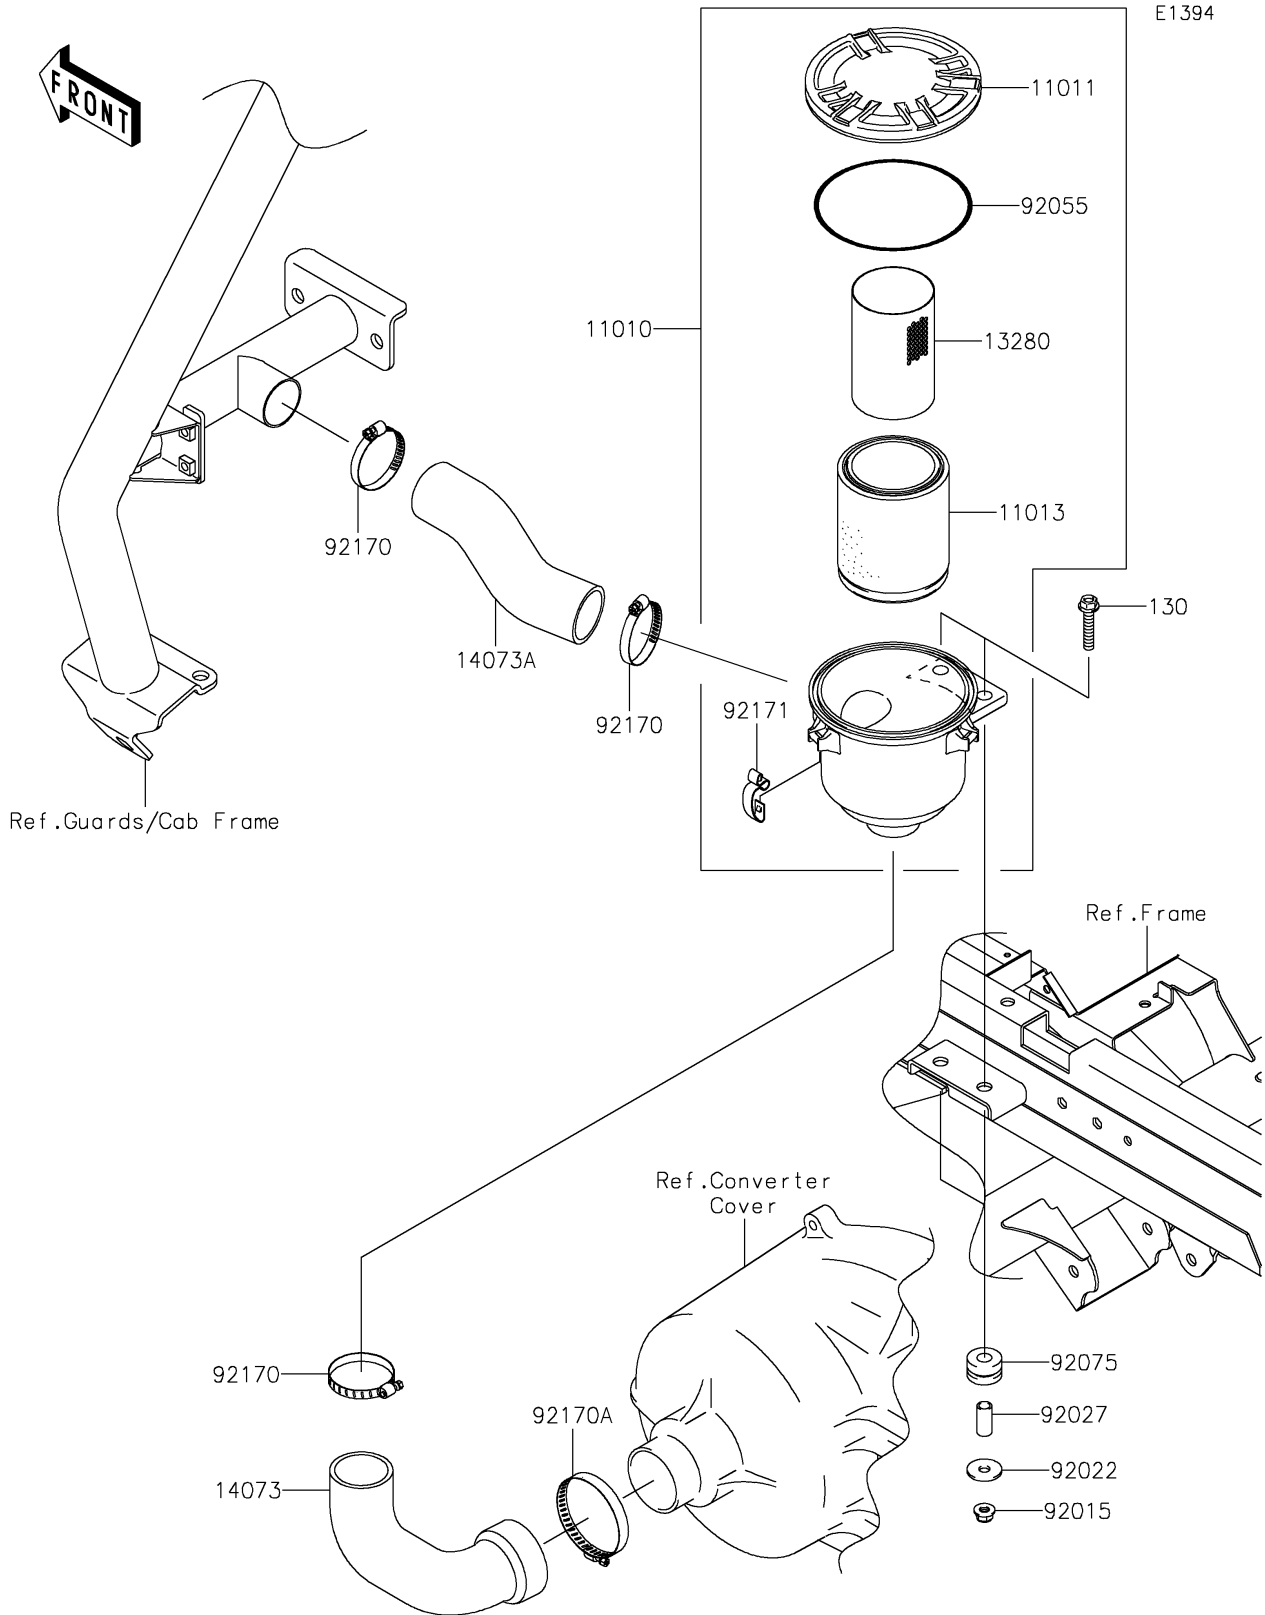

2021 MULE™ 4010 TRANS4x4® PARTS DIAGRAM

Air Cleaner-Belt Converter

2021 MULE™ 4010 TRANS4x4® PARTS LIST

Air Cleaner-Belt Converter

ITEM NAME	PART NUMBER	QUANTITY
FILTER-ASSY-AIR (Ref # 11010)	11010-0172	1
CASE-AIR FILTER,CAP (Ref # 11011)	11011-0135	1
ELEMENT-AIR FILTER (Ref # 11013)	11013-0037	1
HOLDER (Ref # 13280)	13280-0312	1
DUCT,AIR FILTER-CVT (Ref # 14073)	14073-0198	1
DUCT,BAR-AIR FILTER (Ref # 14073A)	14073-0237	1
NUT,8MM (Ref # 92015)	92015-1432	2
WASHER,9X28X2.3 (Ref # 92022)	92022-1632	2
COLLAR (Ref # 92027)	92027-4012	2
RING-O,122X4 (Ref # 92055)	92055-0167	1
DAMPER (Ref # 92075)	92075-1736	2
CLAMP (Ref # 92170)	92170-1674	3
CLAMP (Ref # 92170A)	92170-1764	1
CLAMP (Ref # 92171)	92171-0225	3
BOLT-FLANGED,8X40 (Ref # 130)	130BA0840	2