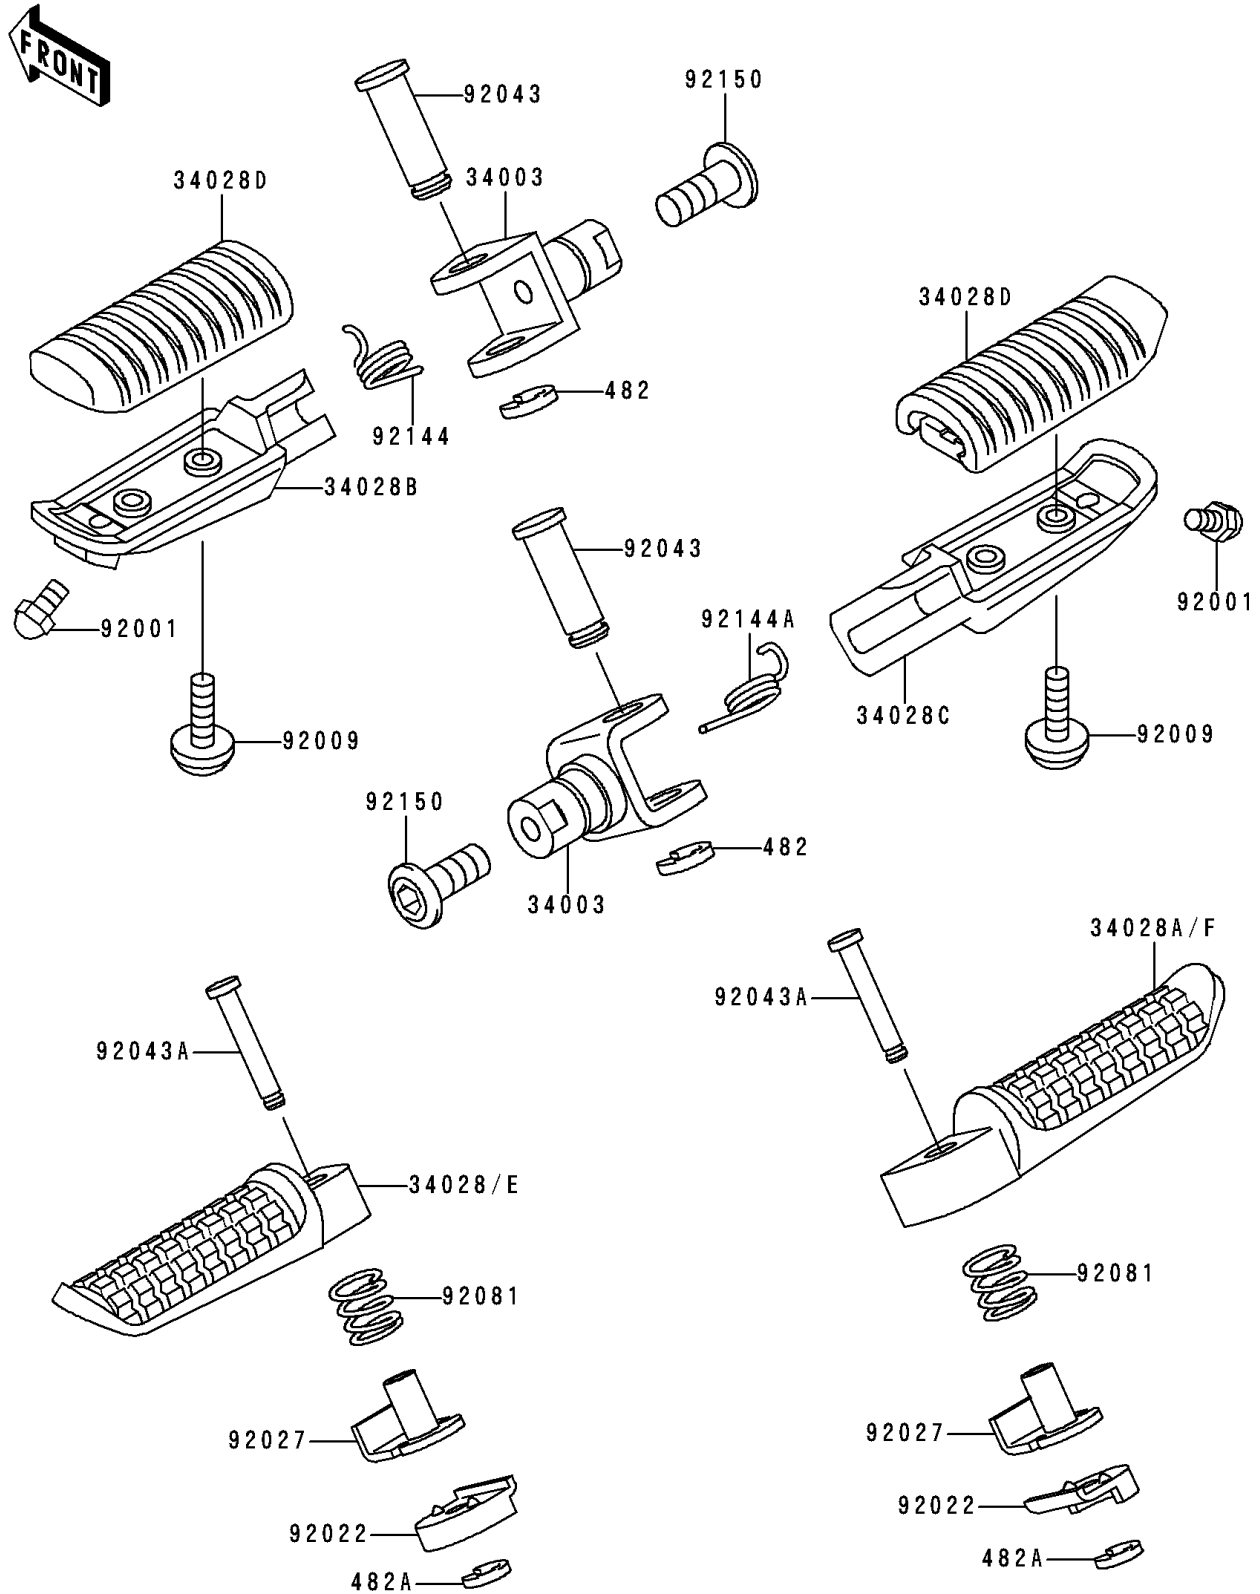

2000 ZRX1100 PARTS DIAGRAM

Footrests

F2160

2000 ZRX1100 PARTS LIST

Footrests

ITEM NAME	PART NUMBER	QUANTITY
CIRCLIP-TYPE-E,10MM (Ref # 482)	482L0100	2
CIRCLIP-TYPE-E,5MM (Ref # 482A)	482L5000	2
HOLDER-STEP (Ref # 34003)	34003-1327	2
STEP,FR,LH (Ref # 34028B)	34028-1428	1
STEP,FR,RH (Ref # 34028C)	34028-1429	1
STEP,FR,RUBBER (Ref # 34028D)	34028-1430	2
STEP,RR,LH (Ref # 34028E)	34028-1488	1
STEP,RR,RH (Ref # 34028F)	34028-1489	1
BOLT,BANK SENSOR (Ref # 92001)	92001-1905	2
SCREW,5X14 (Ref # 92009)	92009-1404	4
WASHER,STEP,RR (Ref # 92022)	92022-1507	2
COLLAR,STEP (Ref # 92027)	92027-1732	2
PIN,12X37 (Ref # 92043)	92043-1144	2
PIN,6X38.5 (Ref # 92043A)	92043-1328	2
SPRING,STEP,RR (Ref # 92081)	92081-1612	2
SPRING,STEP RETURN,LH (Ref # 92144)	92144-1567	1
SPRING,STEP RETURN (Ref # 92144A)	92144-1568	1
BOLT,SOCKET,10X25 (Ref # 92150)	92150-1268	2