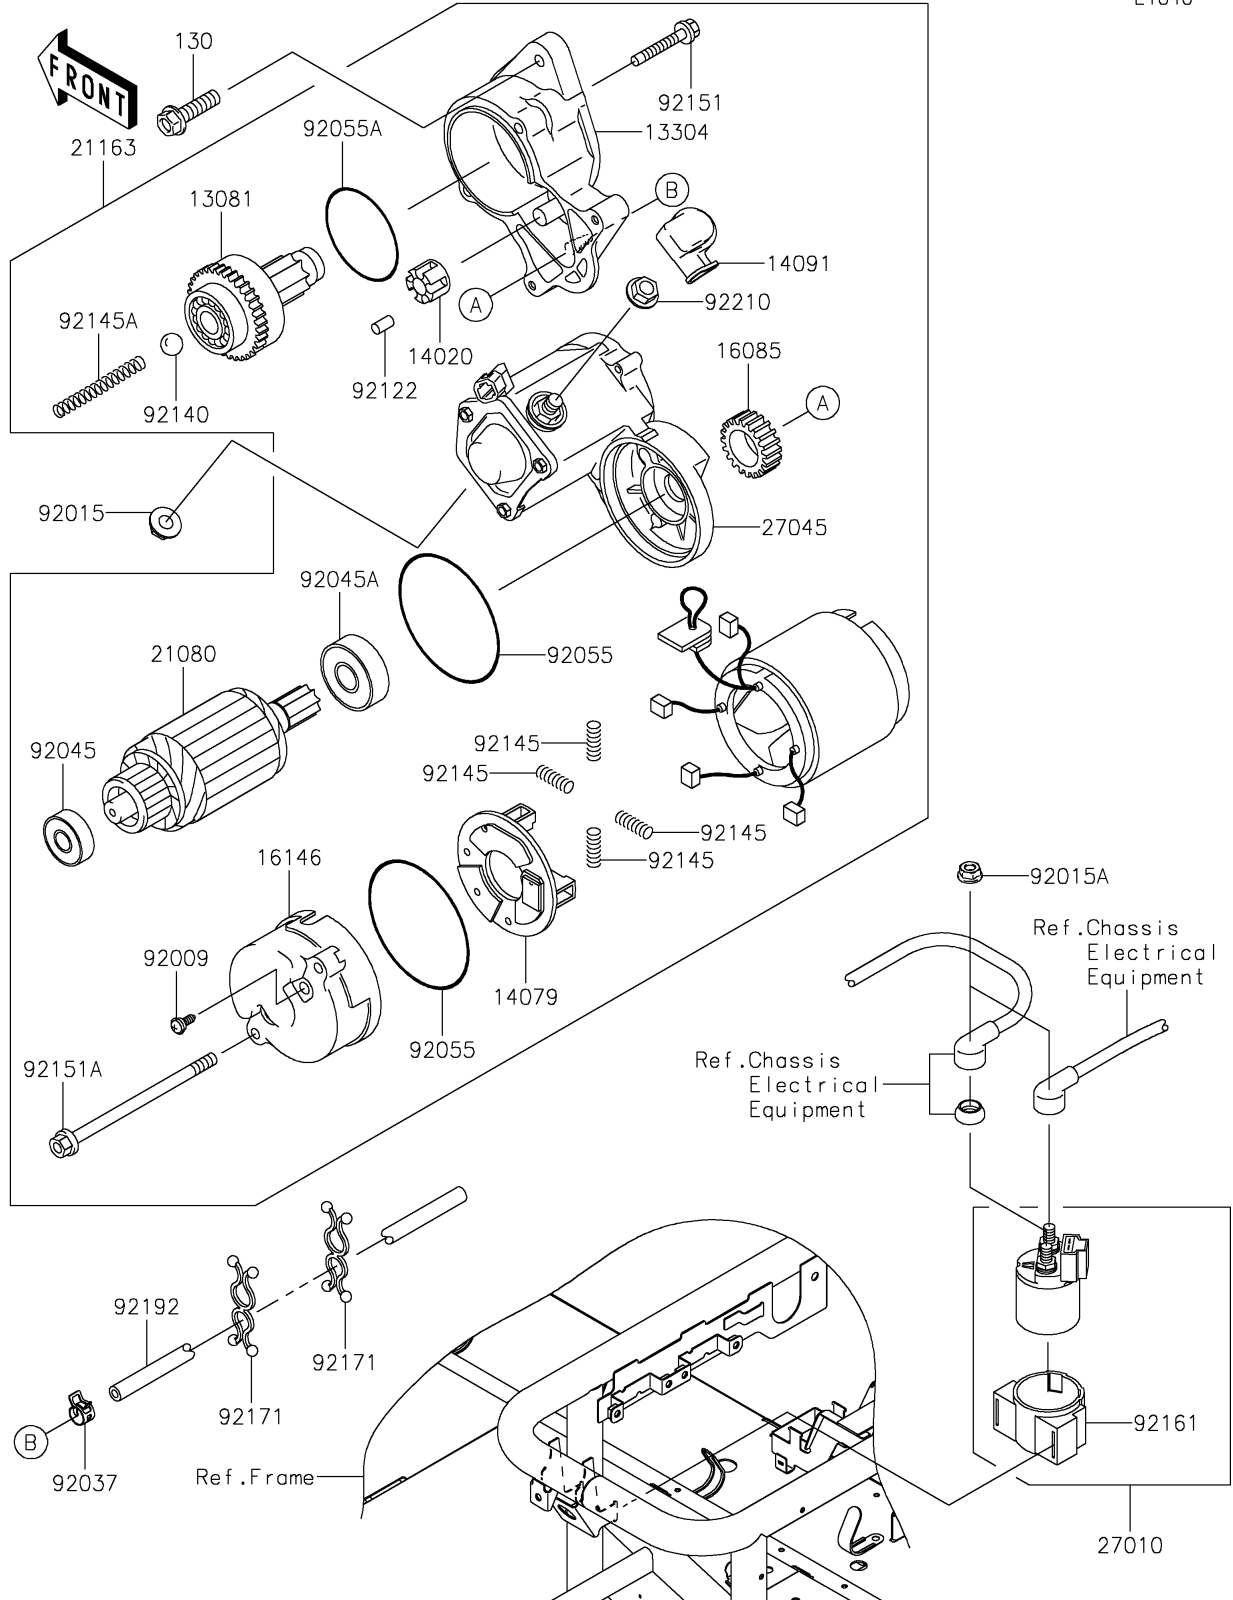

2021 MULE™ 4010 TRANS4x4® PARTS DIAGRAM

Starter Motor

E1840

2021 MULE™ 4010 TRANS4x4® PARTS LIST

Starter Motor

ITEM NAME	PART NUMBER	QUANTITY
CLUTCH-ASSY (Ref # 13081)	13081-2231	1
HOUSING-ASSY (Ref # 13304)	13304-2253	1
RETAINER (Ref # 14020)	14020-2112	1
HOLDER-ASSY (Ref # 14079)	14079-2064	1
COVER (Ref # 14091)	14091-2080	1
GEAR (Ref # 16085)	16085-2055	1
COVER-ASSY (Ref # 16146)	16146-2243	1
ARMATURE (Ref # 21080)	21080-2070	1
STARTER-ELECTRIC (Ref # 21163)	21163-2134	1
SWITCH,MAGNETIC (Ref # 27010)	27010-0766	1
SWITCH-ASSY (Ref # 27045)	27045-2020	1
SCREW (Ref # 92009)	92009-2455	2
NUT,8MM (Ref # 92015)	92015-1143	1
NUT,FLANGED,6MM (Ref # 92015A)	92015-1367	2
CLAMP (Ref # 92037)	92037-2113	1
BEARING-BALL,60102RKMDSH2C3 (Ref # 92045)	92045-2257	1
BEARING-BALL (Ref # 92045A)	92045-2258	1
RING-O (Ref # 92055)	92055-2199	2
RING-O (Ref # 92055A)	92055-2200	1
ROLLER (Ref # 92122)	92122-2057	5
BALL (Ref # 92140)	92140-2061	1
SPRING (Ref # 92145)	92145-2096	4
SPRING (Ref # 92145A)	92145-2097	1
BOLT (Ref # 92151)	92151-2167	2
BOLT (Ref # 92151A)	92151-2168	2
DAMPER,MAGNETIC SWITCH (Ref # 92161)	92161-1722	1
CLAMP (Ref # 92171)	92171-0476	2
TUBE,4.7X9.5X1000 (Ref # 92192)	92192-0937	1
NUT (Ref # 92210)	92210-2084	1

2021 MULE™ 4010 TRANS4x4® PARTS LIST

Starter Motor

ITEM NAME	PART NUMBER	QUANTITY
BOLT-FLANGED,8X30 (Ref # 130)	130CA0830	2