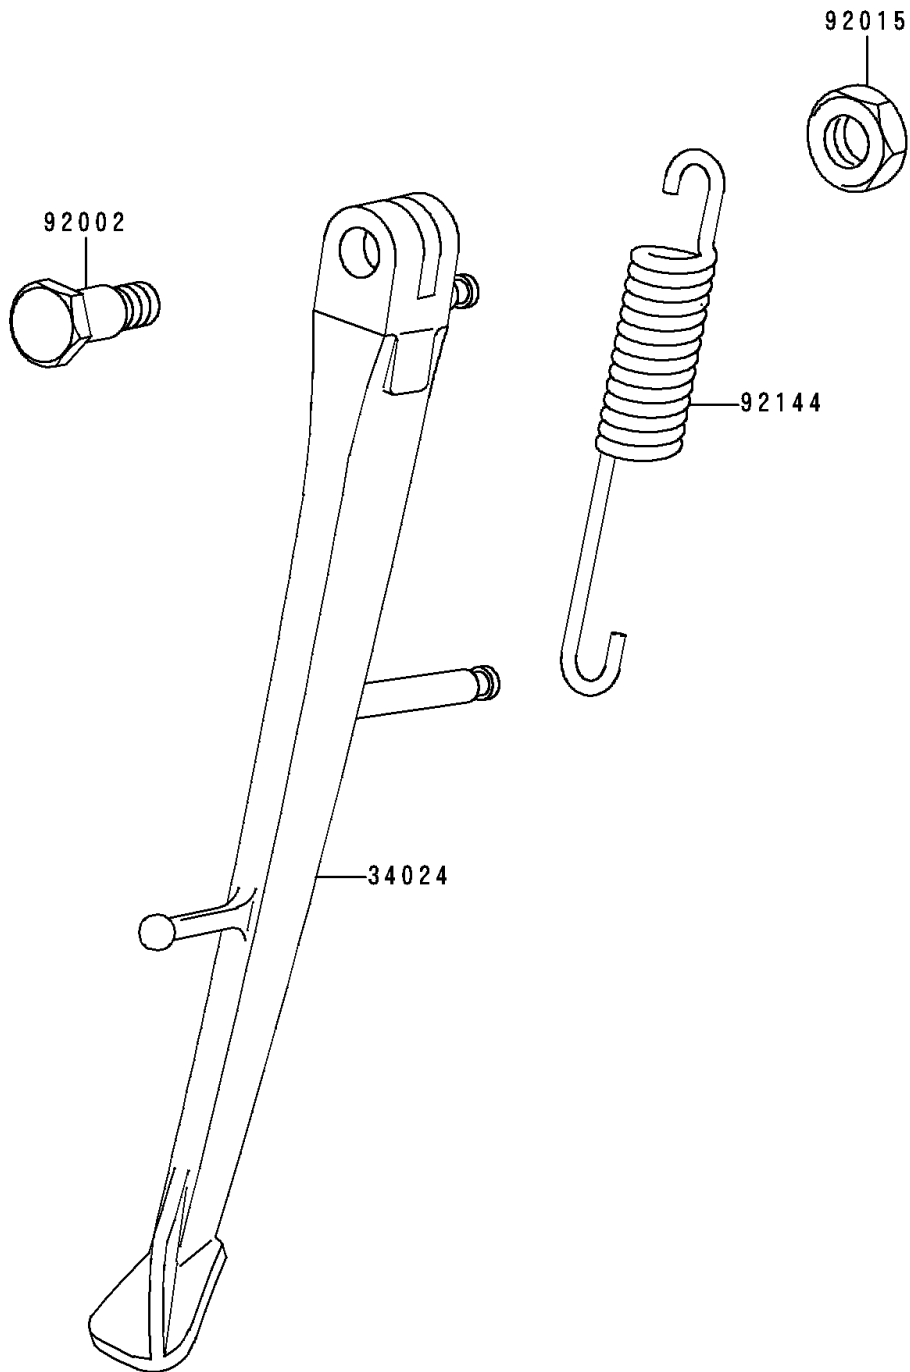

2000 ZRX1100 PARTS DIAGRAM

Stand(s)

F2190

2000 ZRX1100 PARTS LIST

Stand(s)

ITEM NAME	PART NUMBER	QUANTITY
STAND-SIDE (Ref # 34024)	34024-1335	1
BOLT,SIDE STAND (Ref # 92002)	92002-1813	1
NUT,LOCK,10MM,BLACK (Ref # 92015)	92015-1188	1
SPRING,SIDE STAND (Ref # 92144)	92144-1927	1