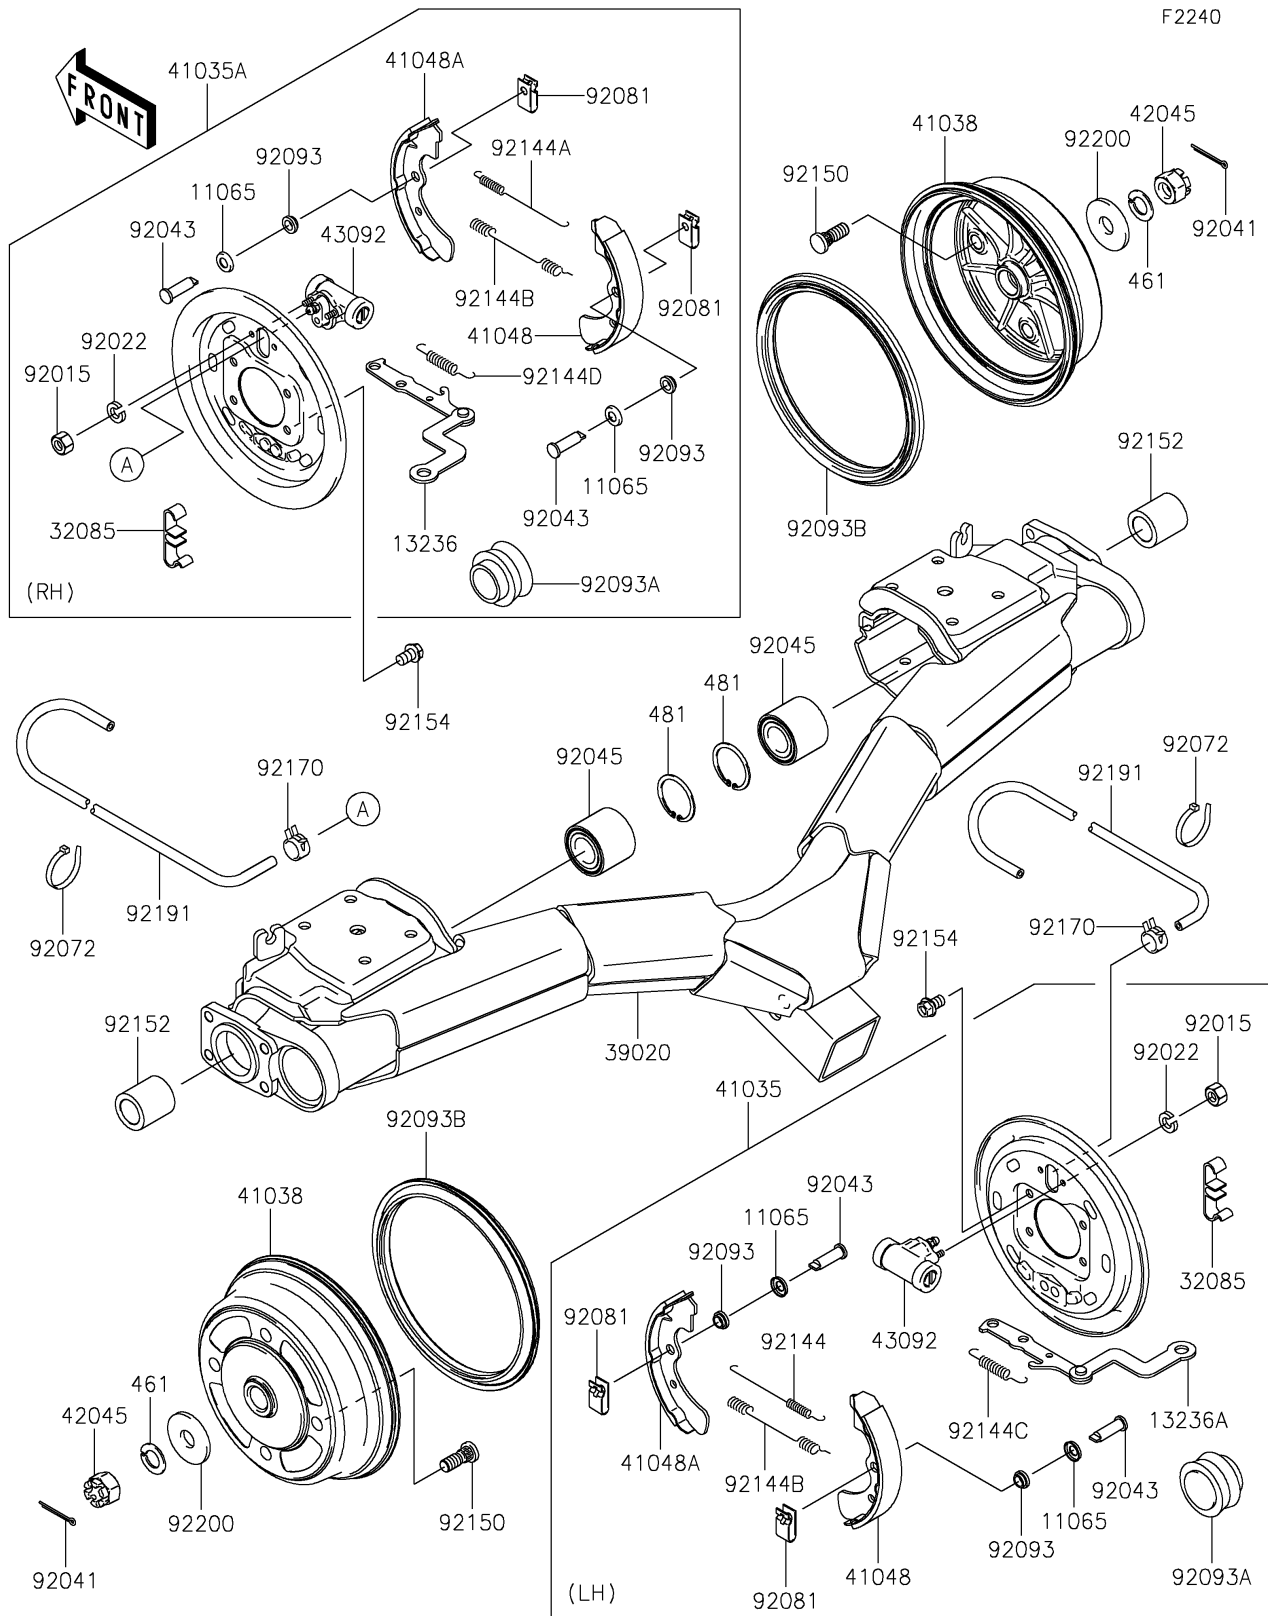

2021 MULE™ 4010 TRANS4x4® PARTS DIAGRAM

Rear Hubs/Brakes

2021 MULE™ 4010 TRANS4x4® PARTS LIST

Rear Hubs/Brakes

ITEM NAME	PART NUMBER	QUANTITY
CAP (Ref # 11065)	11065-1175	4
LEVER-COMP,RR BRAKE PANEL,RH (Ref # 13236)	13236-1355	1
LEVER-COMP,RR BRAKE PANEL,LH (Ref # 13236A)	13236-1356	1
STOPPER,REAR BRAKE LEVER (Ref # 32085)	32085-1298	2
BRACKET-COMP-REAR SUSP (Ref # 39020)	39020-0005	1
PANEL-ASSY-BRAKE,RR,LH (Ref # 41035)	41035-7506	1
PANEL-ASSY-BRAKE,RR,RH (Ref # 41035A)	41035-7508	1
DRUM,REAR BRAKE (Ref # 41038)	41038-0035	2
SHOE-BRAKE (Ref # 41048)	41048-7502	2
SHOE-BRAKE (Ref # 41048A)	41048-7503	2
NUT,CASTLE,18MM (Ref # 42045)	42045-018	2
CYLINDER,REAR WHEEL (Ref # 43092)	43092-1053	2
NUT,6MM (Ref # 92015)	92015-1729	4
WASHER,SPRING,6MM (Ref # 92022)	92022-1951	4
COTTER,4.0X35 (Ref # 92041)	92041-1053	2
PIN (Ref # 92043)	92043-1636	4
BEARING-BALL,25BWD02CA68 (Ref # 92045)	92045-0107	2
BAND,L=123 (Ref # 92072)	92072-030	6
SPRING,SHOE CLAMP (Ref # 92081)	92081-1904	4
SEAL (Ref # 92093)	92093-1532	4
SEAL (Ref # 92093A)	92093-1533	2
SEAL,BS184.8X13.5ZS (Ref # 92093B)	92093-1543	2
SPRING,BRAKE (Ref # 92144)	92144-1299	1
SPRING,BRAKE (Ref # 92144A)	92144-1300	1
SPRING,BRAKE (Ref # 92144B)	92144-1301	2
SPRING,ROD,LH (Ref # 92144C)	92144-1302	1
SPRING,ROD,RH (Ref # 92144D)	92144-1303	1
BOLT (Ref # 92150)	92150-1366	8
COLLAR,25.1X38X40.8 (Ref # 92152)	92152-1276	2

2021 MULE™ 4010 TRANS4x4® PARTS LIST

Rear Hubs/Brakes

ITEM NAME	PART NUMBER	QUANTITY
BOLT,FLANGED,10X16 (Ref # 92154)	92154-0803	8
CLAMP (Ref # 92170)	92170-2042	2
TUBE,4.7X9.5X1100 (Ref # 92191)	92191-1525	2
WASHER,18.5X52X4.5 (Ref # 92200)	92200-1474	2
WASHER-SPRING,18MM (Ref # 461)	461DA1800	2
CIRCLIP-TYPE-C,52MM (Ref # 481)	481J5200	2