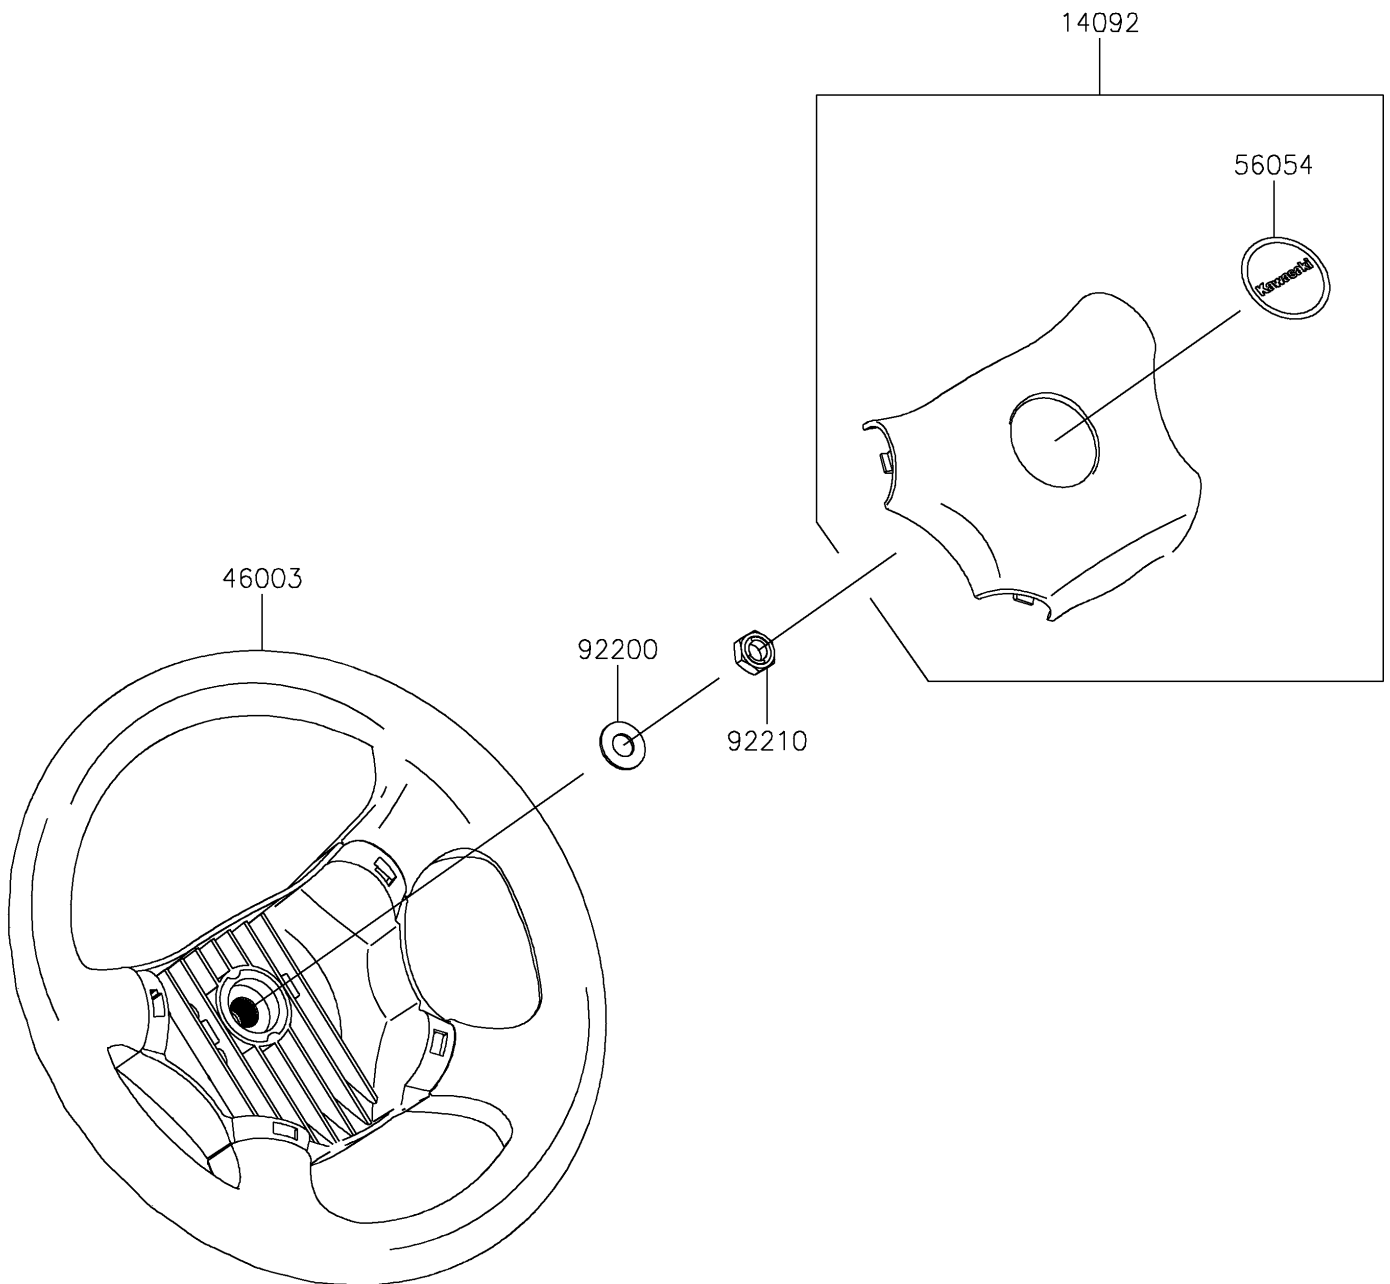

2021 MULE™ 4010 TRANS4x4® PARTS DIAGRAM

Steering Wheel

F2311

2021 MULE™ 4010 TRANS4x4® PARTS LIST

Steering Wheel

ITEM NAME	PART NUMBER	QUANTITY
COVER,HORN SWITCH (Ref # 14092)	14092-1029	1
HANDLE (Ref # 46003)	46003-0595	1
MARK,CENTER LOGO,KAWASAKI (Ref # 56054)	56054-1188	1
WASHER,12.1X25X1.6 (Ref # 92200)	92200-0455	1
NUT,LOCK,12MM (Ref # 92210)	92210-1249	1