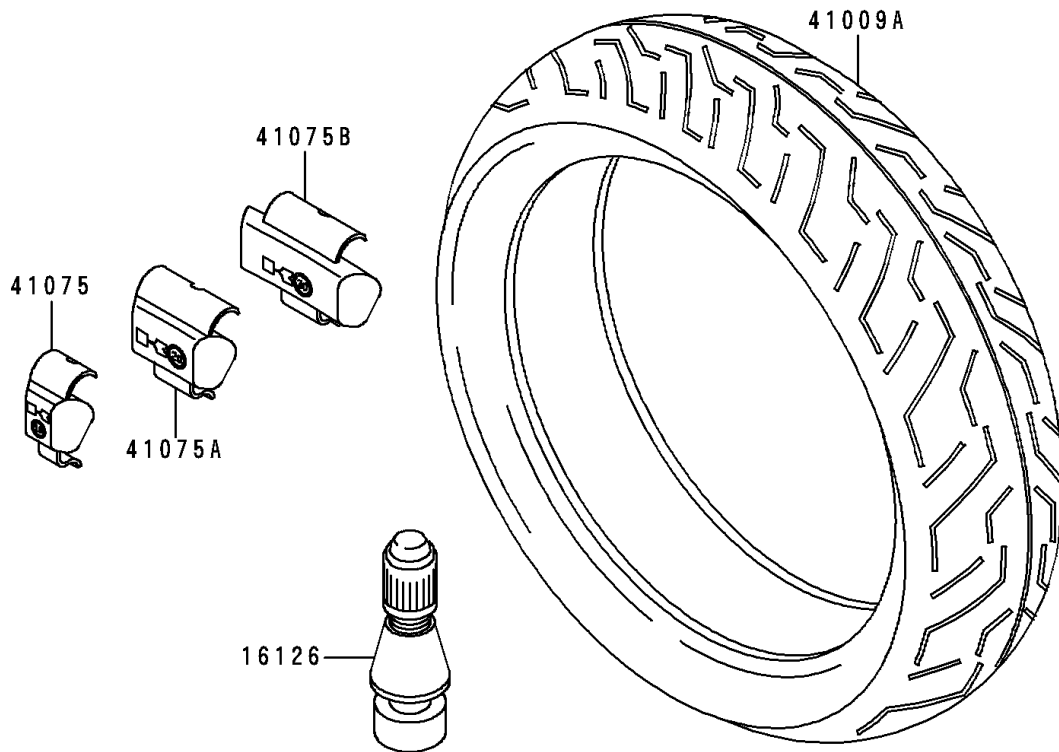

2000 ZRX1100 PARTS DIAGRAM

Tires

F2210

2000 ZRX1100 PARTS LIST

Tires

ITEM NAME	PART NUMBER	QUANTITY
VALVE,TIRE (Ref # 16126)	16126-1140	2
TIRE,FR,120/70ZR17(58W),BT57F (Ref # 41009)	41009-1160	1
TIRE,RR,170/60ZR17(72W),BT57R (Ref # 41009A)	41009-1161	1
BALANCER-WHEEL,10G,SILVER (Ref # 41075)	41075-1014	AR
BALANCER-WHEEL,20G,SILVER (Ref # 41075A)	41075-1015	AR
BALANCER-WHEEL,30G,SILVER (Ref # 41075B)	41075-1016	AR