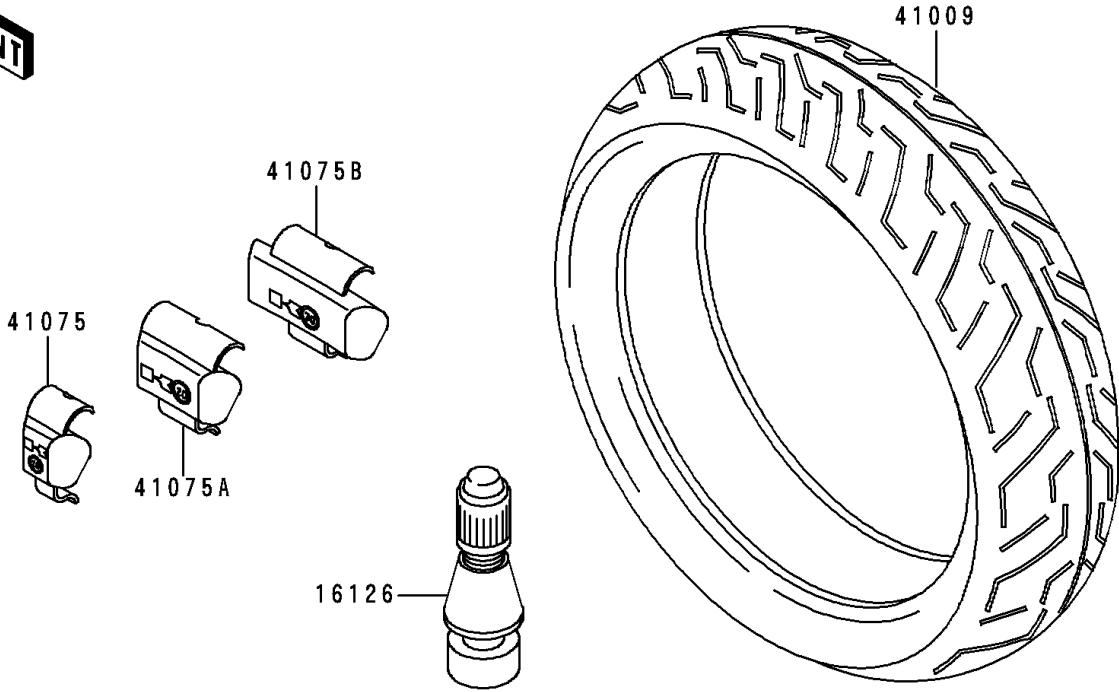

2000 ZRX1100 PARTS DIAGRAM

Tires

F2210

2000 ZRX1100 PARTS LIST

Tires

ITEM NAME	PART NUMBER	QUANTITY
VALVE,TIRE (Ref # 16126)	16126-1140	2
TIRE,FR,120/70ZR17(58W),BT57F (Ref # 41009)	41009-1160	1
TIRE,RR,170/60ZR17(72W),BT57R (Ref # 41009A)	41009-1161	1
BALANCER-WHEEL,10G,SILVER (Ref # 41075)	41075-1014	AR
BALANCER-WHEEL,20G,SILVER (Ref # 41075A)	41075-1015	AR
BALANCER-WHEEL,30G,SILVER (Ref # 41075B)	41075-1016	AR