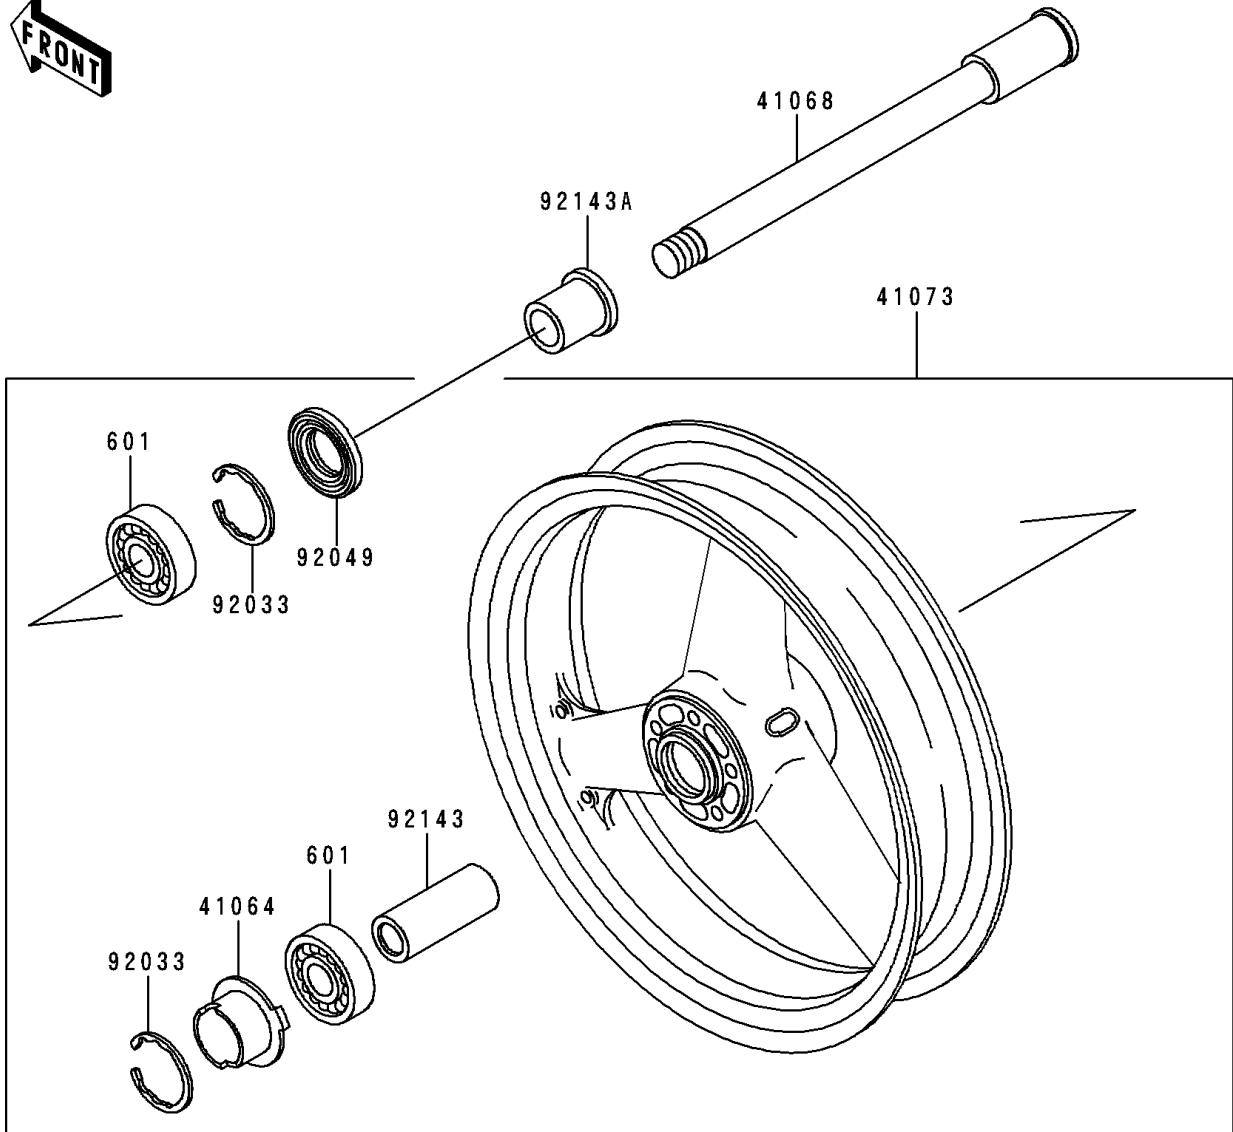

2000 ZRX1100 PARTS DIAGRAM

Front Wheel

F2230

2000 ZRX1100 PARTS LIST

Front Wheel

ITEM NAME	PART NUMBER	QUANTITY
BEARING-BALL,#6005UU (Ref # 601)	601B6005UU	2
GEAR-METER SCREW,9T (Ref # 41060)	41060-1140	1
GEAR-METER SCREW,24T (Ref # 41060A)	41060-1141	1
WASHER,5.1X9X0.4 (Ref # 41063)	41063-001	2
RECEIVER-SPEEDOMETER (Ref # 41064)	41064-1055	1
AXLE,FR (Ref # 41068)	41068-1327	1
WHEEL-ASSY,FR,BLACK (Ref # 41073)	41073-1618-R2	1
CASE-ASSY-METER GEAR (Ref # 41078)	41078-1082	1
BUSHING,METER GEAR CASE (Ref # 92028)	92028-1634	1
RING-SNAP,47MM (Ref # 92033)	92033-1042	2
PIN,SPRING,3X18 (Ref # 92043)	92043-1454	1
SEAL-OIL,BJN 32 47 5 (Ref # 92049)	92049-1377	1
SEAL-OIL,BJN-C2 35 52 5 (Ref # 92049A)	92049-1378	1
COLLAR,FR HUB,L=94 (Ref # 92143)	92143-1476	1
COLLAR,FR AXLE,RH,L=17.5 (Ref # 92143A)	92143-1477	1
COLLAR,FR AXLE,LH,L=44.5 (Ref # 92143B)	92143-1478	1