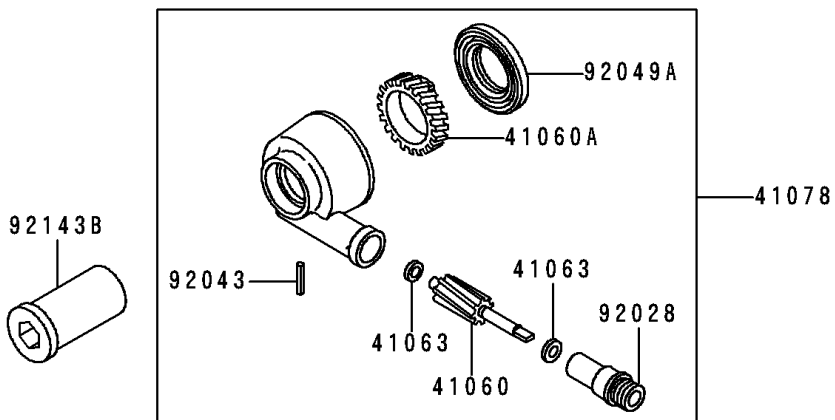

2000 ZRX1100 PARTS DIAGRAM

Front Wheel

F2230

2000 ZRX1100 PARTS LIST

Front Wheel

ITEM NAME	PART NUMBER	QUANTITY
BEARING-BALL,#6005UU (Ref # 601)	601B6005UU	2
GEAR-METER SCREW,9T (Ref # 41060)	41060-1140	1
GEAR-METER SCREW,24T (Ref # 41060A)	41060-1141	1
WASHER,5.1X9X0.4 (Ref # 41063)	41063-001	2
RECEIVER-SPEEDOMETER (Ref # 41064)	41064-1055	1
AXLE,FR (Ref # 41068)	41068-1327	1
WHEEL-ASSY,FR,BLACK (Ref # 41073)	41073-1618-R2	1
CASE-ASSY-METER GEAR (Ref # 41078)	41078-1082	1
BUSHING,METER GEAR CASE (Ref # 92028)	92028-1634	1
RING-SNAP,47MM (Ref # 92033)	92033-1042	2
PIN,SPRING,3X18 (Ref # 92043)	92043-1454	1
SEAL-OIL,BJN 32 47 5 (Ref # 92049)	92049-1377	1
SEAL-OIL,BJN-C2 35 52 5 (Ref # 92049A)	92049-1378	1
COLLAR,FR HUB,L=94 (Ref # 92143)	92143-1476	1
COLLAR,FR AXLE,RH,L=17.5 (Ref # 92143A)	92143-1477	1
COLLAR,FR AXLE,LH,L=44.5 (Ref # 92143B)	92143-1478	1