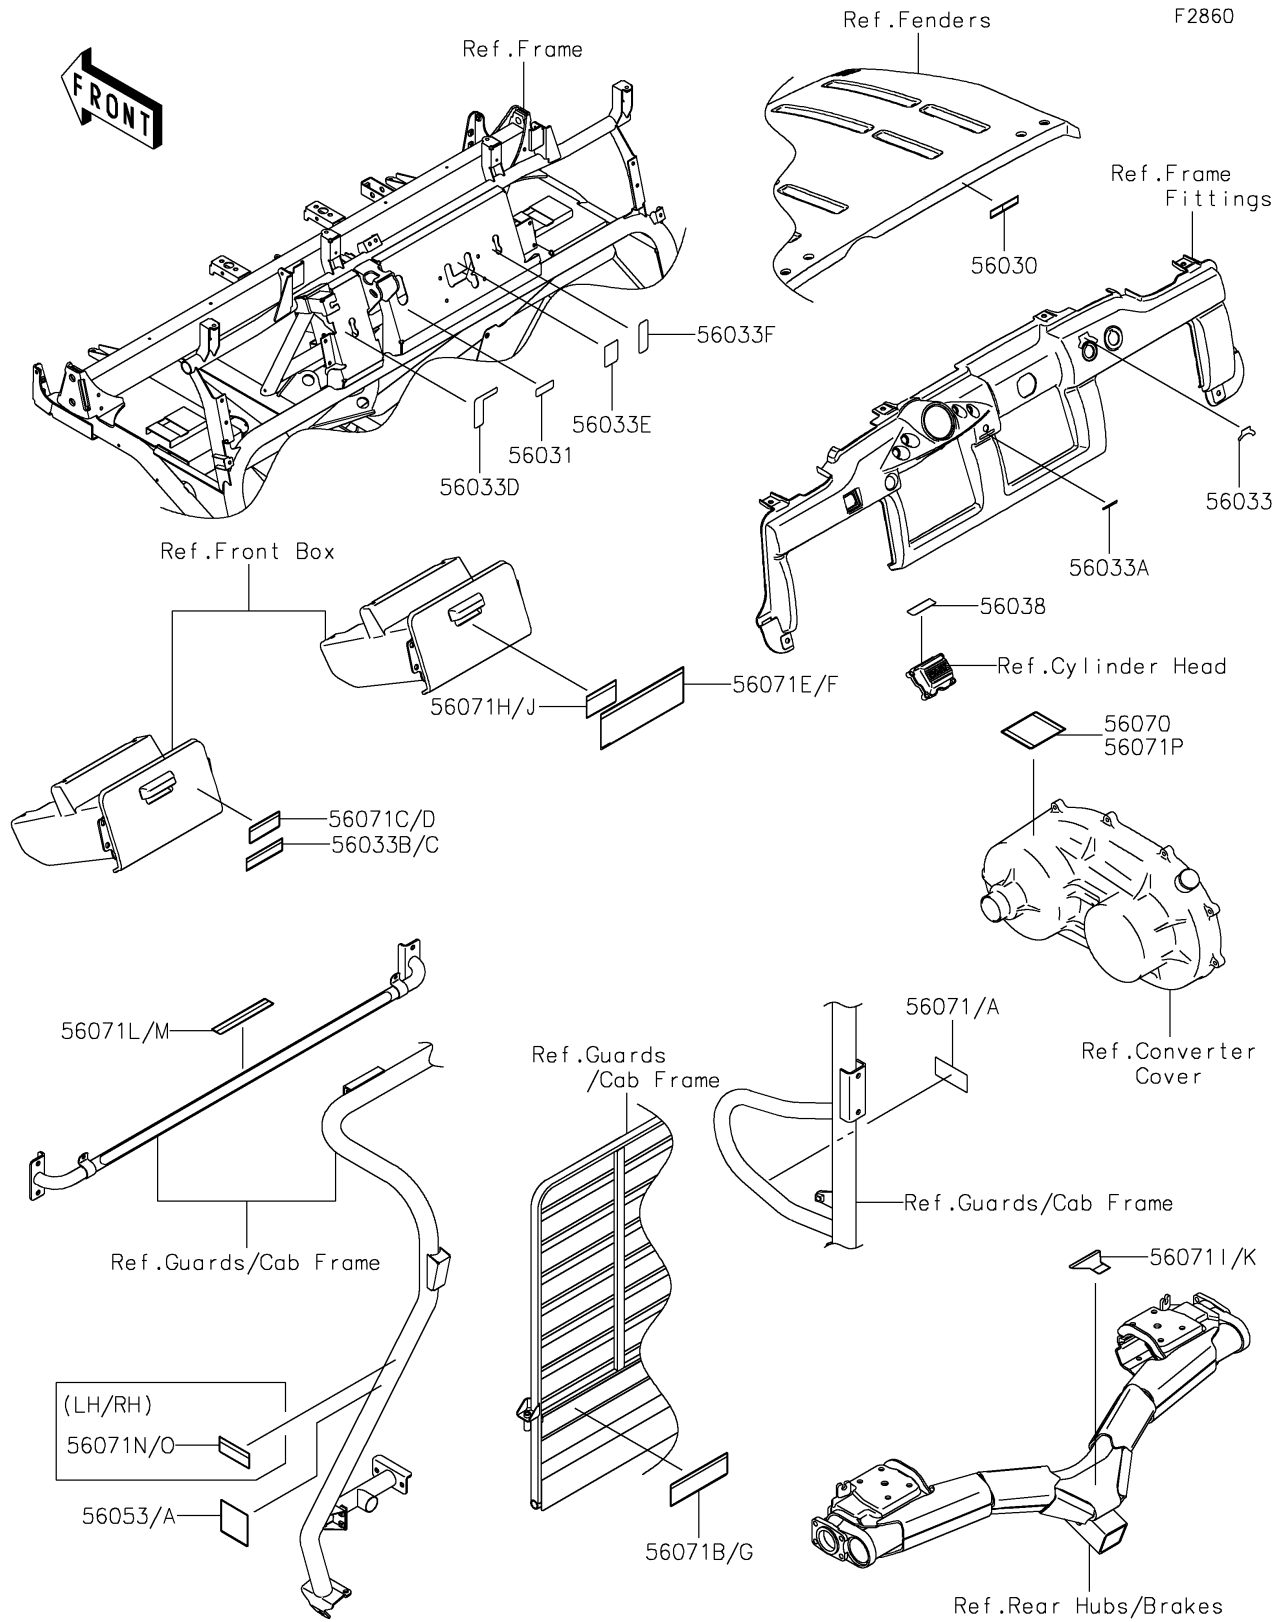

# 2021 MULE™ 4010 TRANS4x4® PARTS DIAGRAM

Labels

## 2021 MULE™ 4010 TRANS4x4® PARTS LIST

### Labels

| ITEM NAME                                    | PART NUMBER | QUANTITY |
|--|-------------|----------|
| LABEL,OPERATING HOOD (Ref # 56030)           | 56030-1563  | 1        |
| LABEL-MANUAL,BRAKE FLUID LEVEL (Ref # 56031) | 56031-1818  | 1        |
| LABEL-MANUAL,IGNITION (Ref # 56033)          | 56033-0212  | 1        |
| LABEL-MANUAL,POWER STEERING (Ref # 56033A)   | 56033-0213  | 1        |
| LABEL-MANUAL,SHIFT NOTICE (Ref # 56033B)     | 56033-0822  | 1        |
| LABEL-MANUAL,DIFF MODE (Ref # 56033D)        | 56033-1183  | 1        |
| LABEL-MANUAL,SHIFT (Ref # 56033E)            | 56033-1186  | 1        |
| LABEL-MANUAL,2WD/4WD (Ref # 56033F)          | 56033-1187  | 1        |
| LABEL-BRAND (Ref # 56038)                    | 56038-2782  | 1        |
| LABEL-SPECIFICATION,TIRE (Ref # 56053)       | 56053-1631  | 1        |
| LABEL-WARNING,HOT SURFACES (Ref # 56070)     | 56070-0051  | 1        |
| LABEL-WARNING,GASOLINE (Ref # 56071)         | 56071-0588  | 1        |
| LABEL-WARNING,CARGO BED,4P (Ref # 56071B)    | 56071-0637  | 1        |
| LABEL-WARNING,CARGO BED (Ref # 56071C)       | 56071-0638  | 1        |
| LABEL-WARNING,GENERAL (Ref # 56071E)         | 56071-0645  | 1        |
| LABEL-WARNING,HOOD CAUTION (Ref # 56071H)    | 56071-0894  | 1        |
| LABEL-WARNING,TRAILER HITCH (Ref # 56071I)   | 56071-0895  | 1        |
| LABEL-WARNING,REAR SEAT (Ref # 56071M)       | 56071-0899  | 1        |
| LABEL-WARNING,HAND CLEARANCE (Ref # 56071O)  | 56071-0901  | 2        |