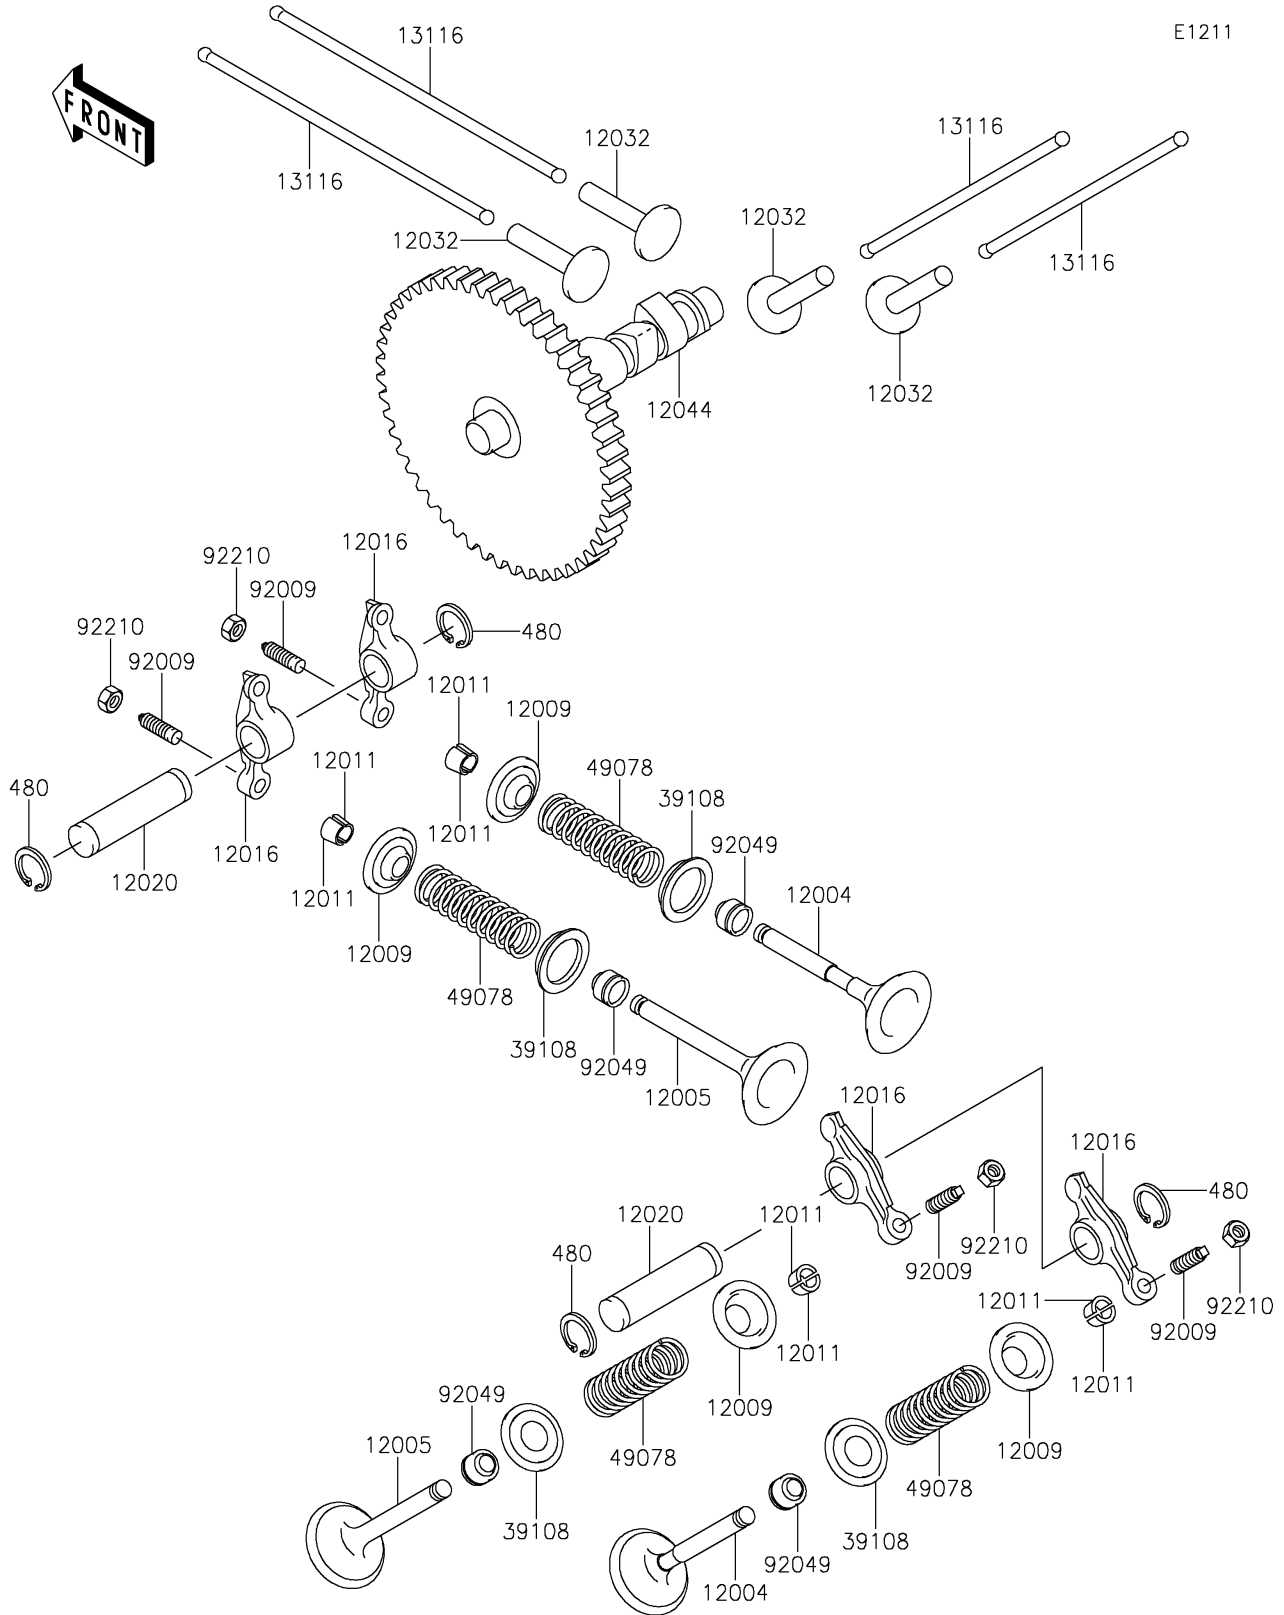

2021 MULE™ 4010 TRANS4x4® CAMO PARTS DIAGRAM

Valve(s)/Camshaft(s)

2021 MULE™ 4010 TRANS4x4® CAMO PARTS LIST

Valve(s)/Camshaft(s)

ITEM NAME	PART NUMBER	QUANTITY
VALVE-INTAKE (Ref # 12004)	12004-2115	2
VALVE-EXHAUST (Ref # 12005)	12005-2093	2
RETAINER-VALVE SPRING (Ref # 12009)	12009-2067	4
COLLET (Ref # 12011)	12011-2056	8
ARM-ROCKER (Ref # 12016)	12016-2056	4
SHAFT-ROCKER (Ref # 12020)	12020-2059	2
TAPPET (Ref # 12032)	12032-2064	4
CAMSHAFT-VALVE (Ref # 12044)	12044-0956	1
ROD-PUSH (Ref # 13116)	13116-2057	4
RETAINER-SPRING (Ref # 39108)	39108-2057	4
SPRING-ENGINE VALVE (Ref # 49078)	49078-2082	4
SCREW,VALVE ADJUST (Ref # 92009)	92009-1109	4
SEAL-OIL (Ref # 92049)	92049-2109	4
NUT,VALVE ADJUST LOCK (Ref # 92210)	92210-1491	4
CIRCLIP-TYPE-C,12MM (Ref # 480)	480J1200	4