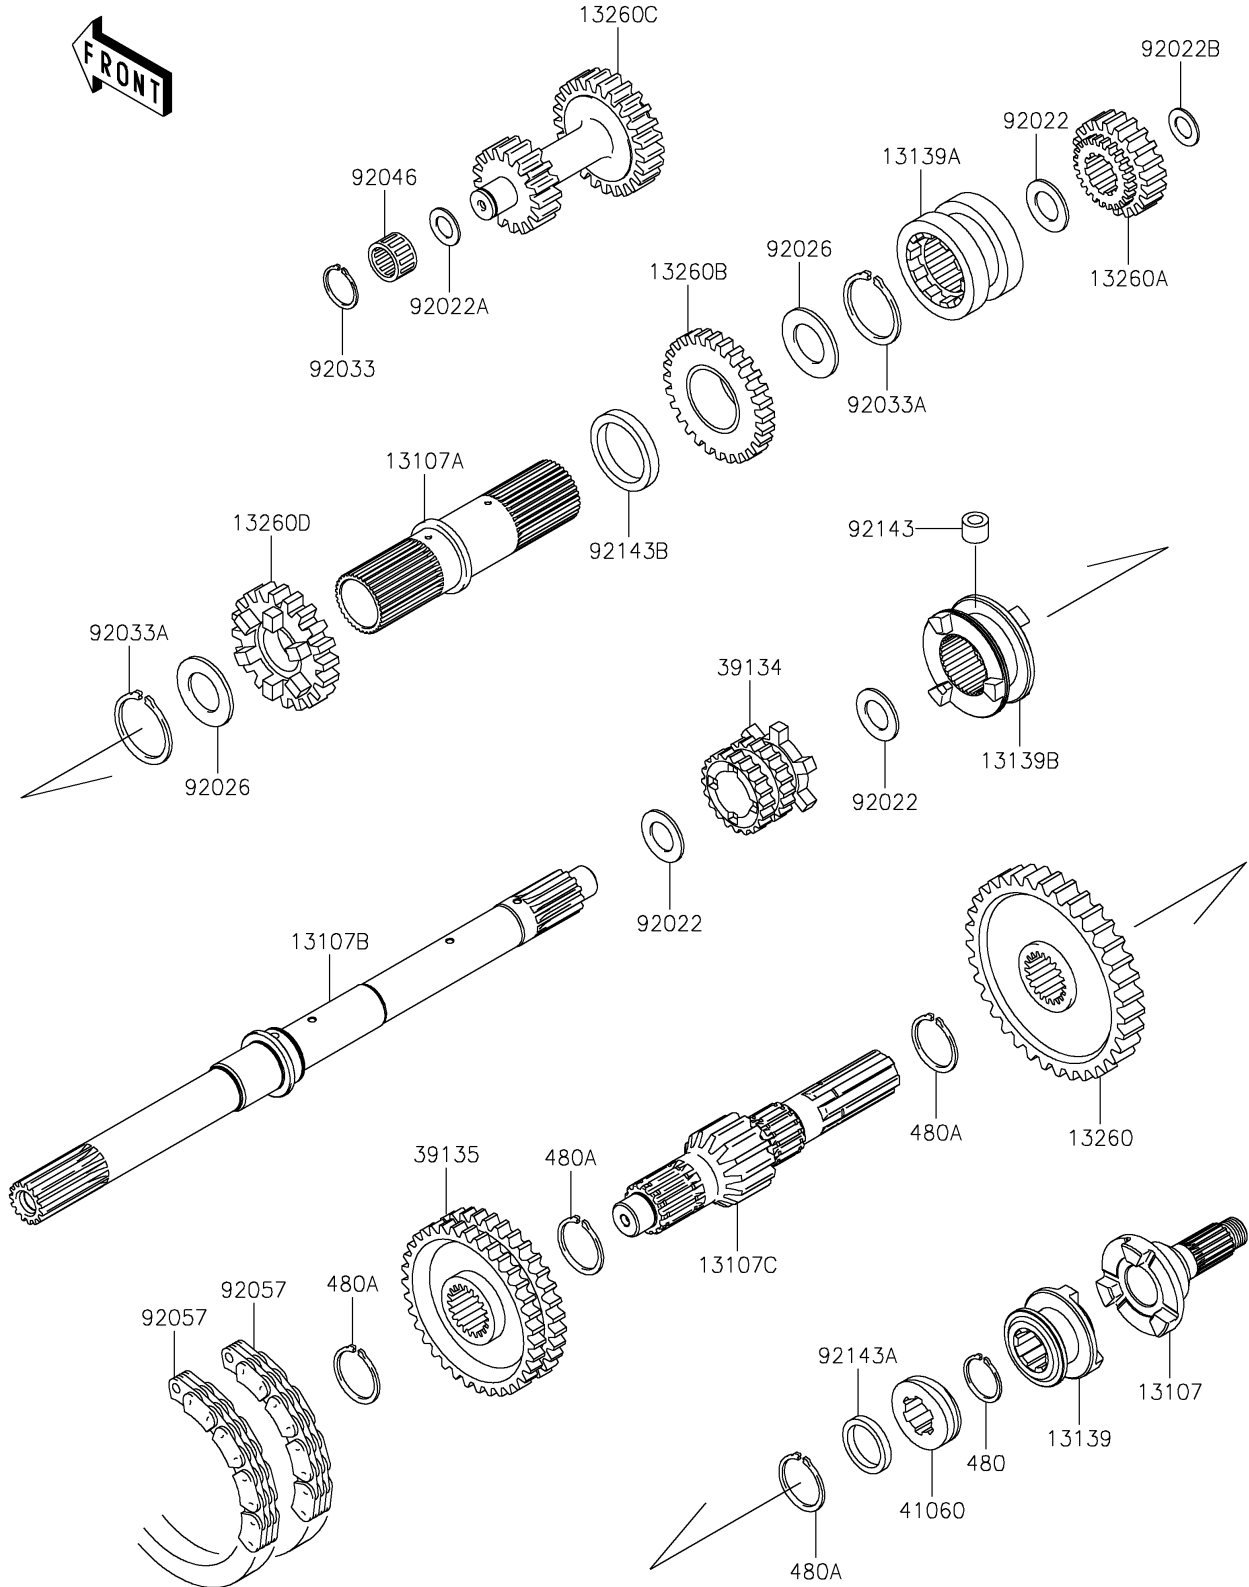

2021 MULE™ 4010 TRANS4x4® CAMO PARTS DIAGRAM

Transmission

E1361

2021 MULE™ 4010 TRANS4x4® CAMO PARTS LIST

Transmission

| ITEM NAME | PART NUMBER | QUANTITY |
|--|-------------|----------|
| SHAFT,2WD/4WD (Ref # 13107) | 13107-0106 | 1 |
| SHAFT,INPUT OUTER (Ref # 13107A) | 13107-1309 | 1 |
| SHAFT,INPUT (Ref # 13107B) | 13107-1470 | 1 |
| SHAFT,OUTPUT,14T (Ref # 13107C) | 13107-1517 | 1 |
| SHIFTER,2WD/4WD (Ref # 13139) | 13139-0010 | 1 |
| SHIFTER,SPEED,HI/LOW (Ref # 13139A) | 13139-1069 | 1 |
| SHIFTER,FR/RR (Ref # 13139B) | 13139-1072 | 1 |
| GEAR,OUTPUT REVERSE,51T (Ref # 13260) | 13260-1288 | 1 |
| GEAR,INPUT REDUCTION,20T (Ref # 13260A) | 13260-1289 | 1 |
| GEAR,INPUT REDUCTION,28T (Ref # 13260B) | 13260-1290 | 1 |
| GEAR,REDUCTION,17T&25T (Ref # 13260C) | 13260-1291 | 1 |
| GEAR,INPUT 28T (Ref # 13260D) | 13260-1462 | 1 |
| SPROCKET-DRIVE,20T (Ref # 39134) | 39134-1055 | 1 |
| SPROCKET-DRIVEN,41T (Ref # 39135) | 39135-1055 | 1 |
| GEAR-METER SCREW (Ref # 41060) | 41060-1147 | 1 |
| WASHER,25.3X33X1 (Ref # 92022) | 92022-1109 | 3 |
| WASHER,17.3X28X1 (Ref # 92022A) | 92022-255 | 1 |
| WASHER,17.3X30X1.4 (Ref # 92022B) | 92022-270 | 1 |
| SPACER,35.3X44X0.5 (Ref # 92026) | 92026-1375 | 2 |
| RING-SNAP (Ref # 92033) | 92033-032 | 1 |
| RING-SNAP (Ref # 92033A) | 92033-1269 | 2 |
| BEARING-NEEDLE,K17X23X13.8 (Ref # 92046) | 92046-1184 | 1 |
| CHAIN,REVERSE,81RH2520,54L (Ref # 92057) | 92057-1364 | 2 |
| COLLAR,8X14X10.5 (Ref # 92143) | 92143-1497 | 1 |
| COLLAR,25X32X4.5 (Ref # 92143A) | 92143-1597 | 1 |
| COLLAR (Ref # 92143B) | 92143-1599 | 1 |
| CIRCLIP-TYPE-C,25MM (Ref # 480) | 480J2500 | 1 |
| CIRCLIP-TYPE-C,30MM (Ref # 480A) | 480J3000 | 4 |